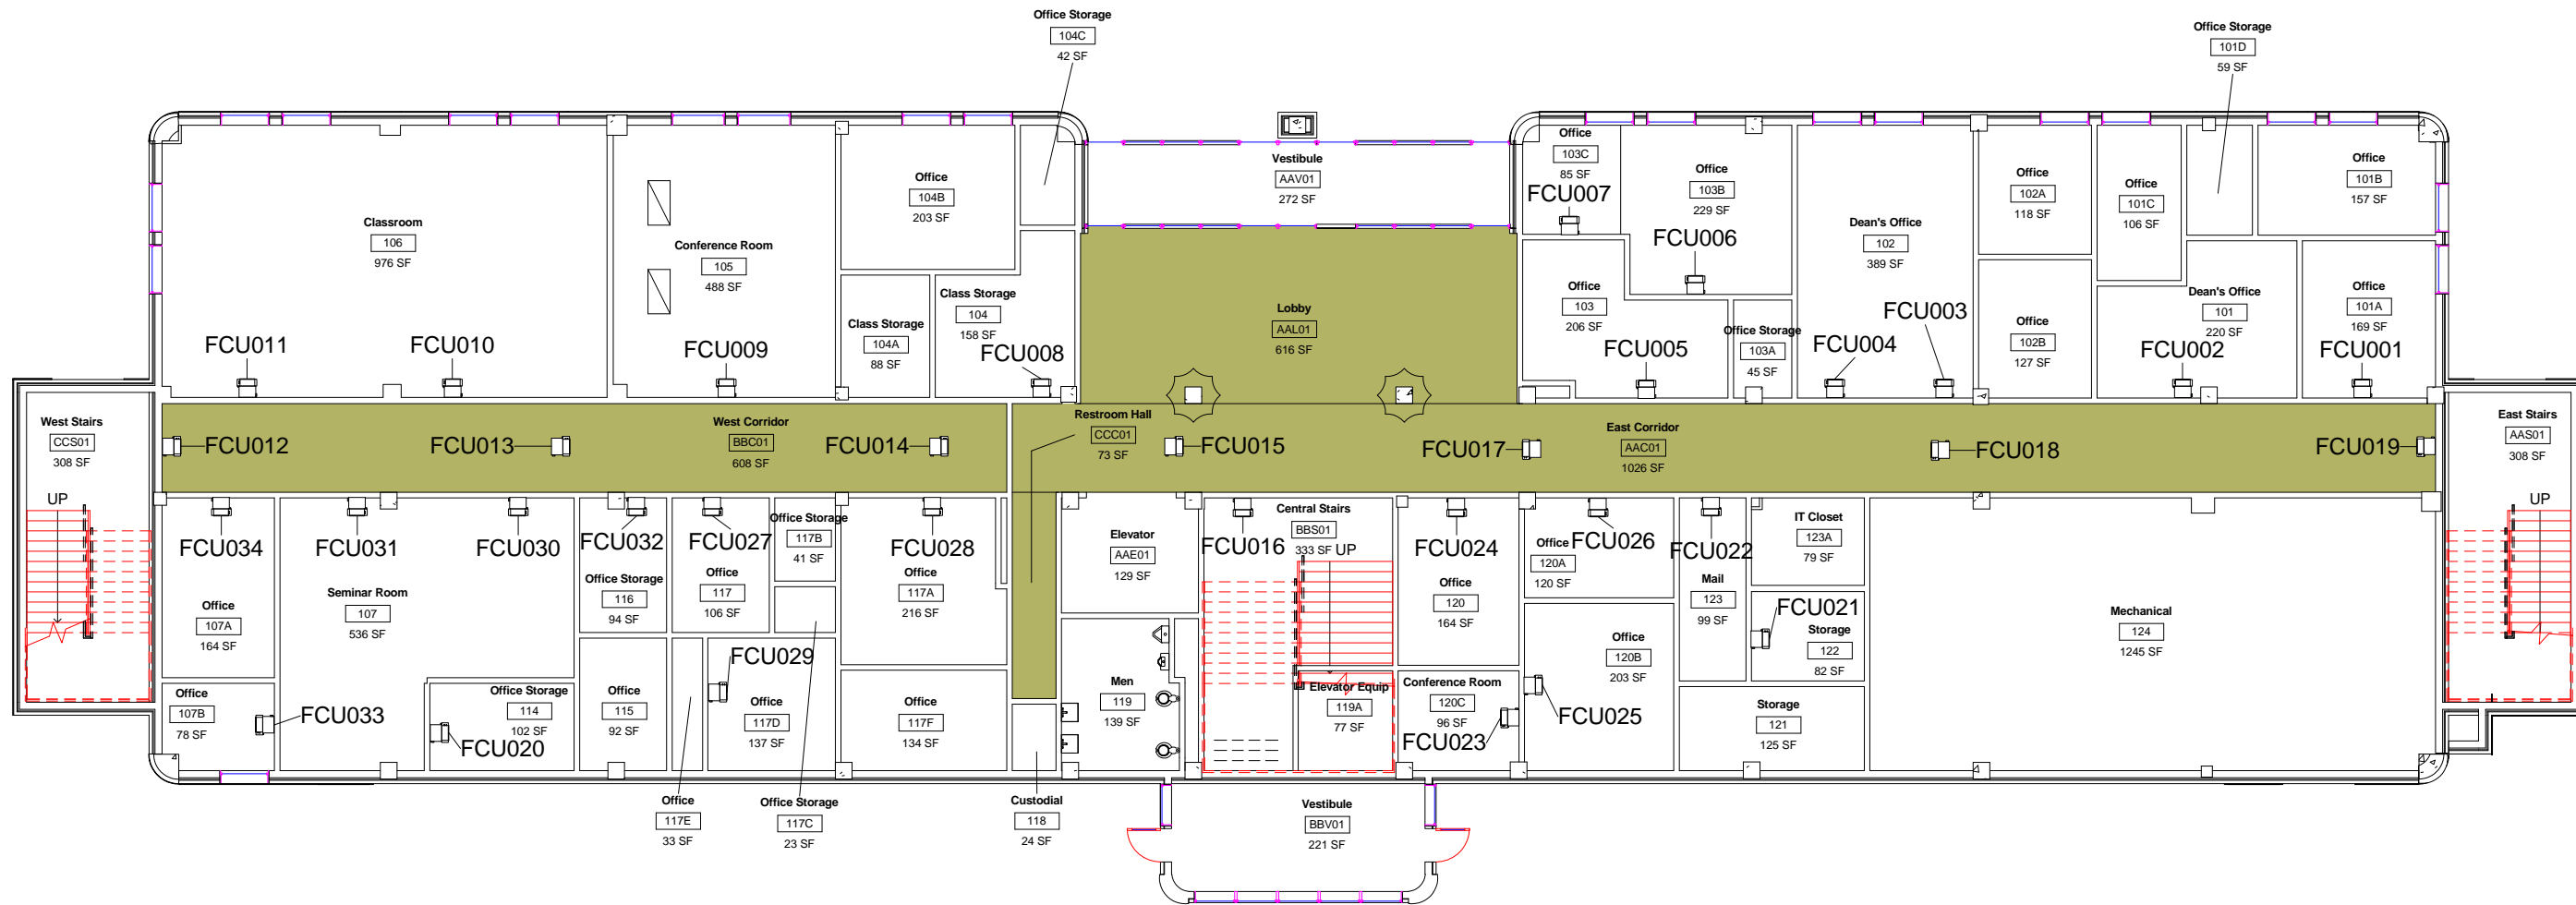

# HVAC Service Area Legend

AH001

SCALE: 1/16" = 1'-0"

DWN	DATE
Author	3-12-2014
REV.	DATE

College of Business  
 Level 1 HVAC Service Areas

M-1

# HVAC Service Area Legend

■ AH001

SCALE: 1/16" = 1'-0"

DWN	DATE
STK	3-12-2014
REV.	DATE

College of Business  
Level 2 HVAC Service Areas

M-2

# HVAC Service Area Legend

■ AH001

SCALE: 1/16" = 1'-0"

DWN	DATE
Author	3-12-2014
REV.	DATE

College of Business  
Level 3 HVAC Service Areas

M-3

# HVAC Service Area Legend

■ AH001

DWN	DATE
STK	3-12-2014
REV.	DATE

College of Business  
Level 4 HVAC Service Areas

M-4

SCALE: 1/16" = 1'-0"