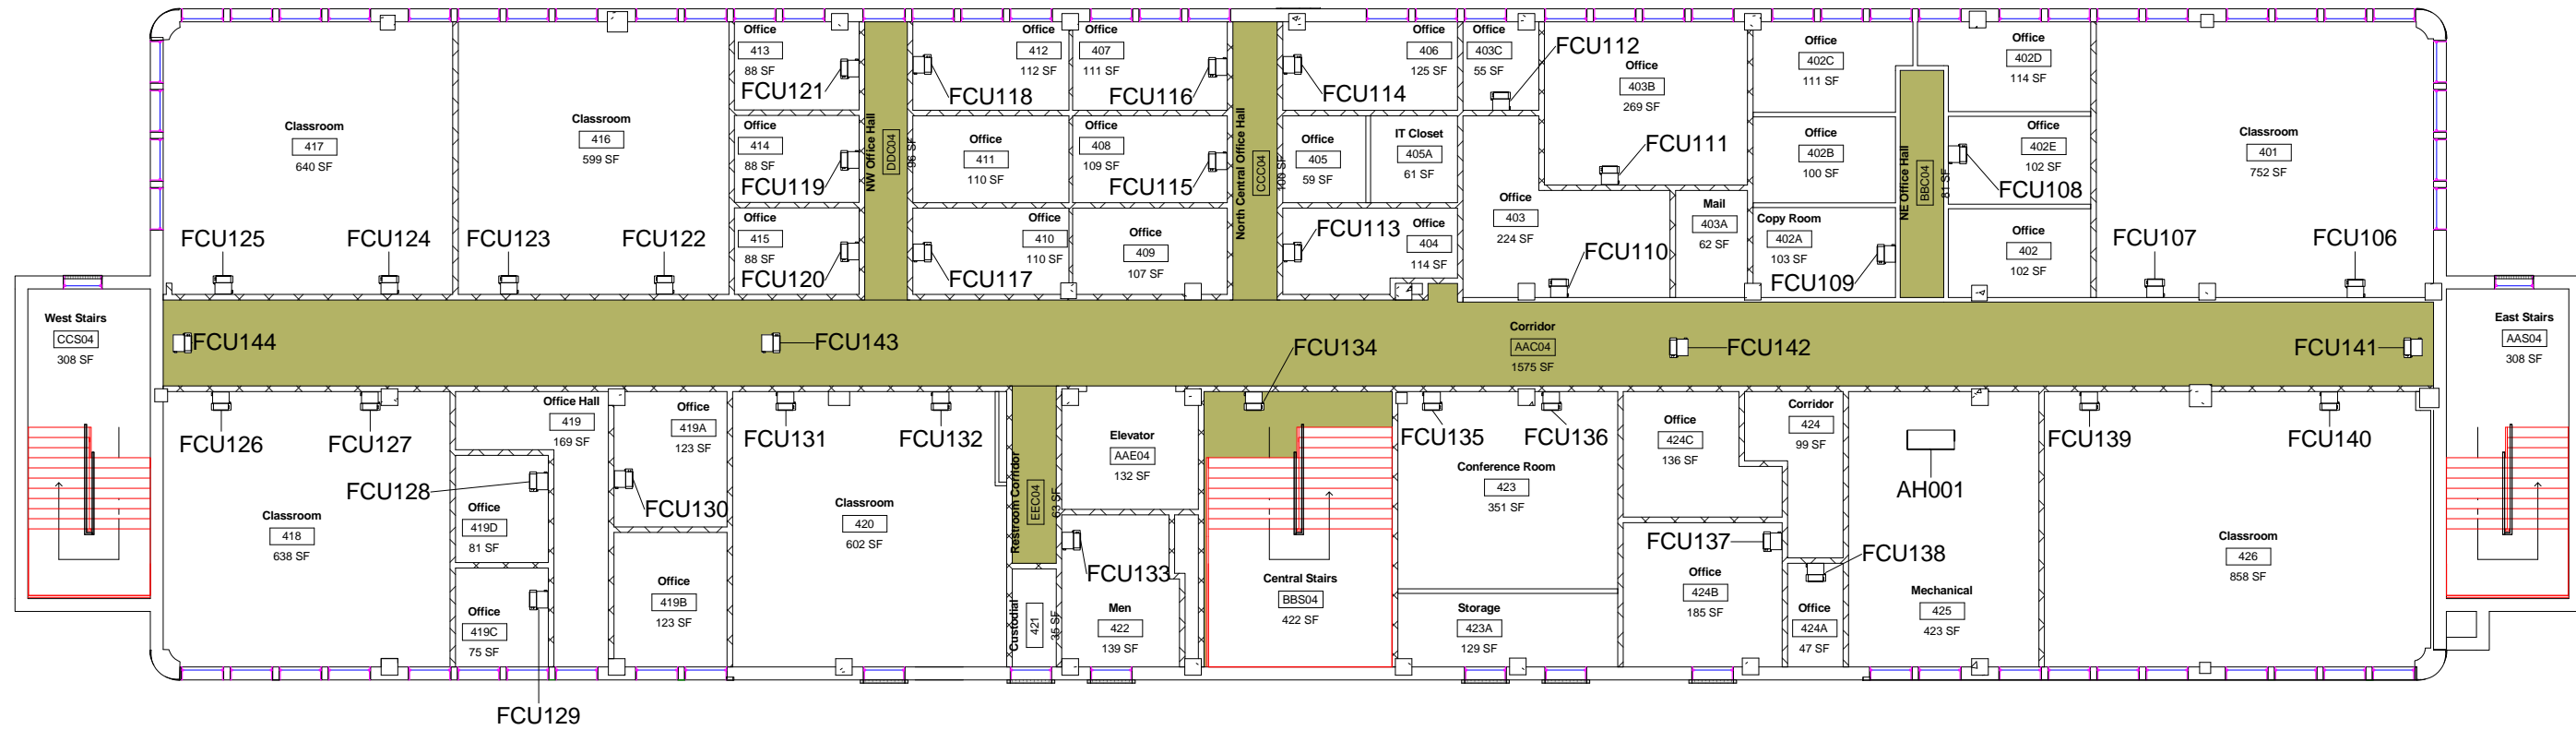

# HVAC Service Area Legend

■ AH001

SCALE: 1/16" = 1'-0"

DWN	DATE
Author	3-12-2014
REV.	DATE

College of Business  
Level 3 HVAC Service Areas

M-3

# HVAC Service Area Legend

■ AH001

DWN	DATE
STK	3-12-2014
REV.	DATE

College of Business  
Level 4 HVAC Service Areas

M-4

SCALE: 1/16" = 1'-0"