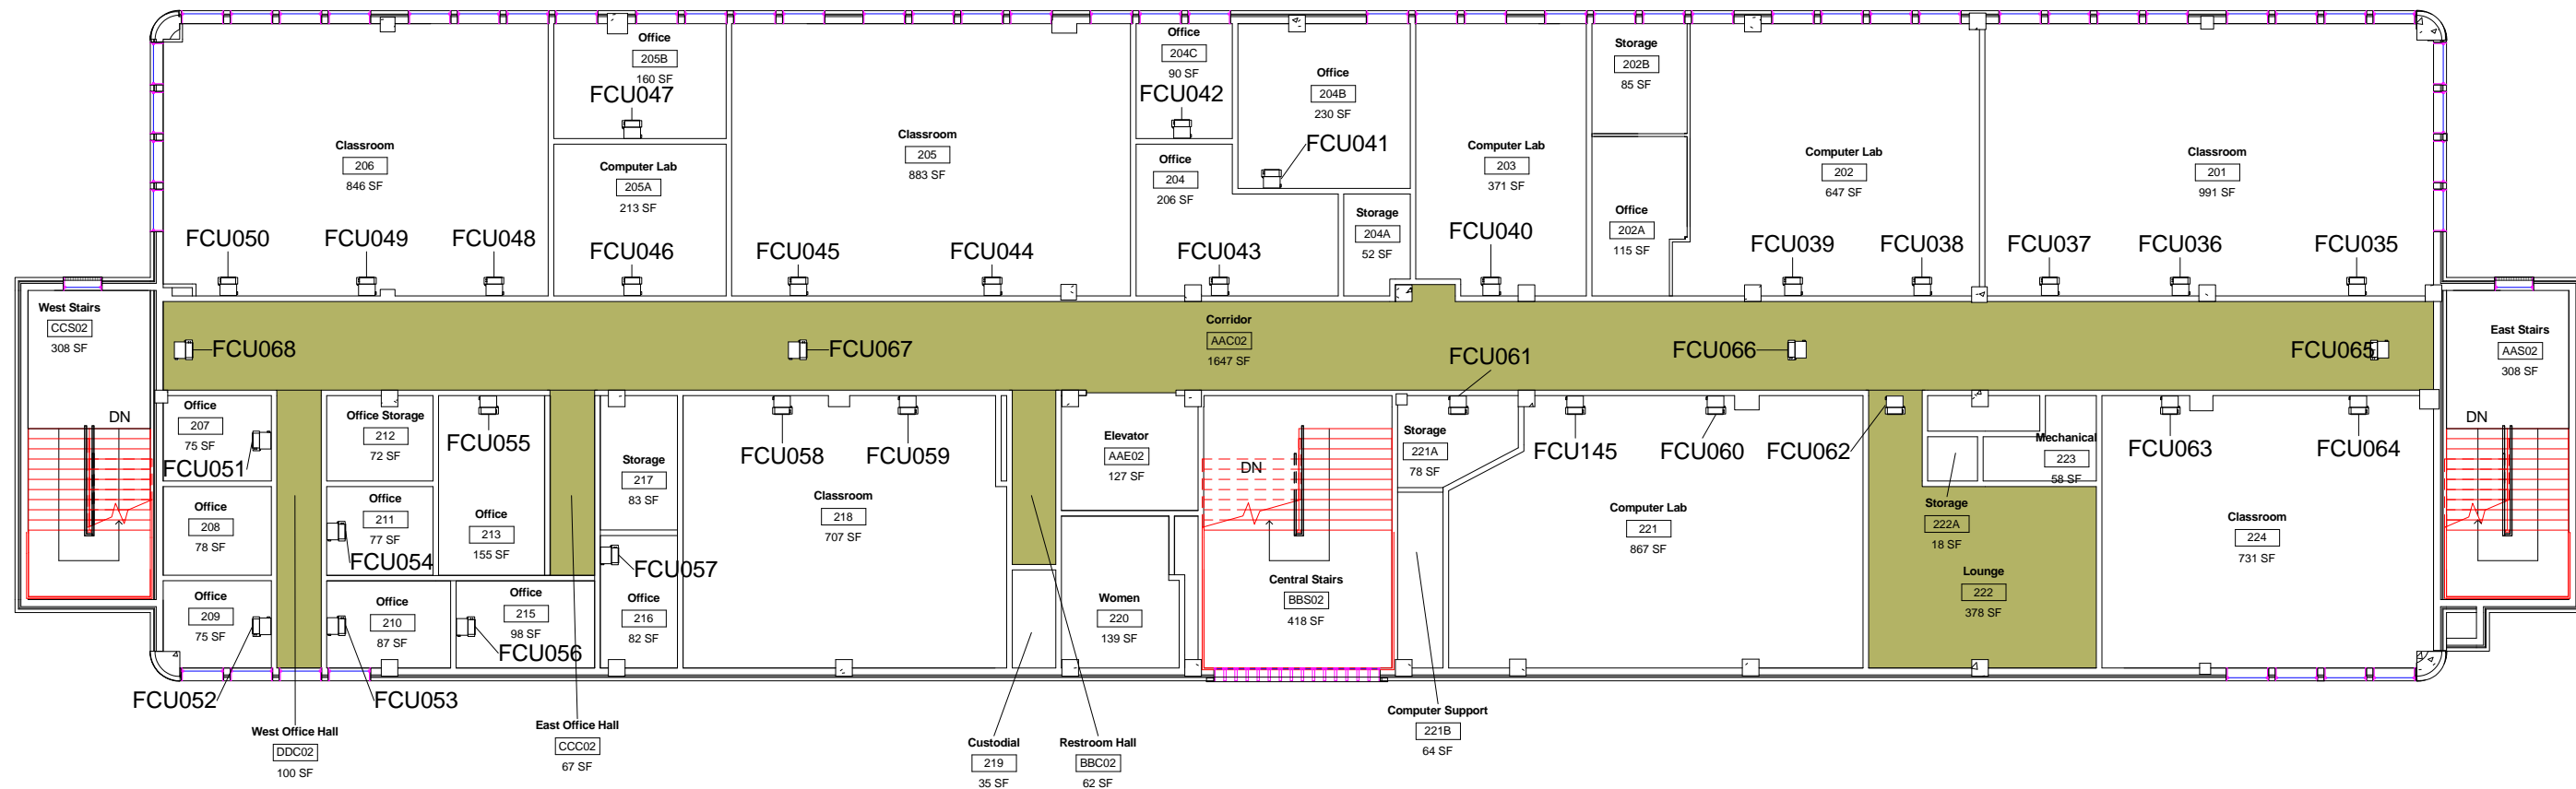

# HVAC Service Area Legend

AH001

SCALE: 1/16" = 1'-0"

DWN	DATE
Author	3-12-2014
REV.	DATE

College of Business  
 Level 1 HVAC Service Areas

M-1

# HVAC Service Area Legend

■ AH001

SCALE: 1/16" = 1'-0"

DWN	DATE
STK	3-12-2014
REV.	DATE

College of Business  
Level 2 HVAC Service Areas

M-2

# HVAC Service Area Legend

■ AH001

SCALE: 1/16" = 1'-0"

DWN	DATE
Author	3-12-2014
REV.	DATE

College of Business  
Level 3 HVAC Service Areas

M-3

# HVAC Service Area Legend

■ AH001

DWN	DATE
STK	3-12-2014
REV.	DATE

College of Business  
Level 4 HVAC Service Areas

M-4

SCALE: 1/16" = 1'-0"