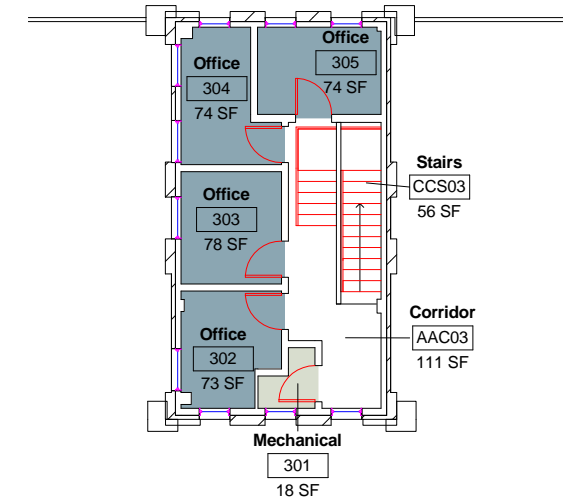

SCALE: 1/16" = 1'-0"

DWN	DATE
STK, JRC	5/29/2014
REV.	DATE

Computer Science and Mathematics
Level 1 Department Allocation

SM1

Department Legend

- Computer Science
- CSM
- Facilities Management
- Math/Statistics

Department Legend

- Computer Science
- CSM
- Facilities Management
- Math/Statistics

① Departments 2
1/16" = 1'-0"

② Departments 3
1/16" = 1'-0"

SCALE: 1/16" = 1'-0"

DWN	DATE
STK, JRC	5/29/2014
REV.	DATE

Computer Science and Mathematics
Level 2 & 3 Department Allocation