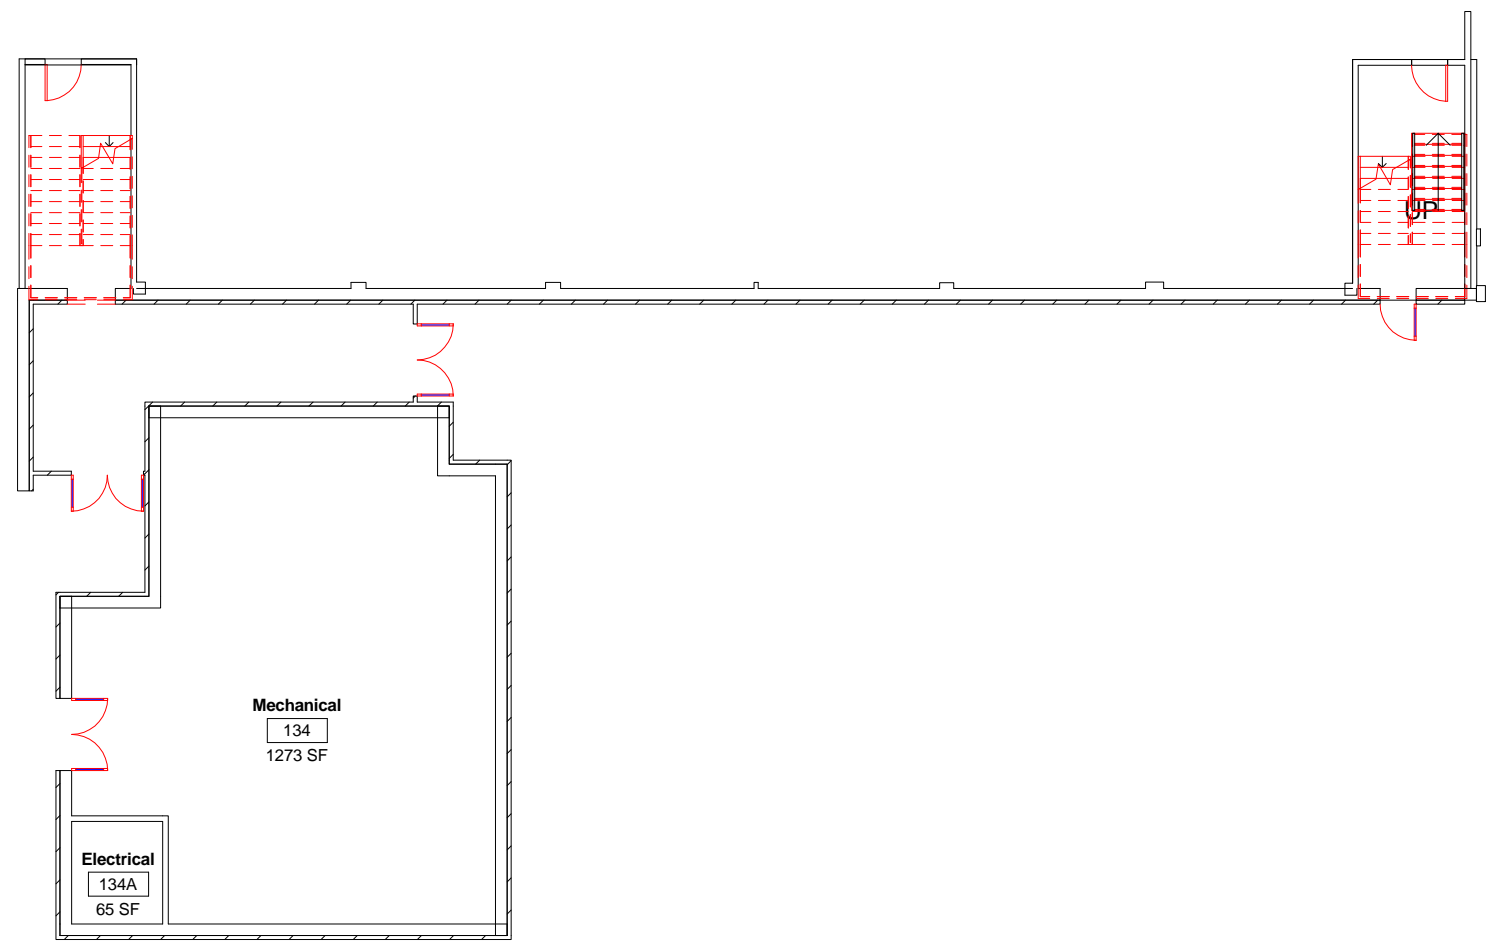

DWN	DATE
STK	5/29/2014
REV.	DATE

Computer Science and Mathematics
Level 1 Floor Plan

Computer Science and Mathematics
Level 2 Floor Plan

DWN	DATE
STK	5/29/2014
REV.	DATE

A2

SCALE: 1/16" = 1'-0"

SCALE: 1/16" = 1'-0"

DWN	DATE
STK	5/29/2014
REV.	DATE

Computer Science and Mathematics
Level 3 & Exterior Mechanical Floor Plan

A3

① Level 3
1/16" = 1'-0"

② Level 0
1/16" = 1'-0"