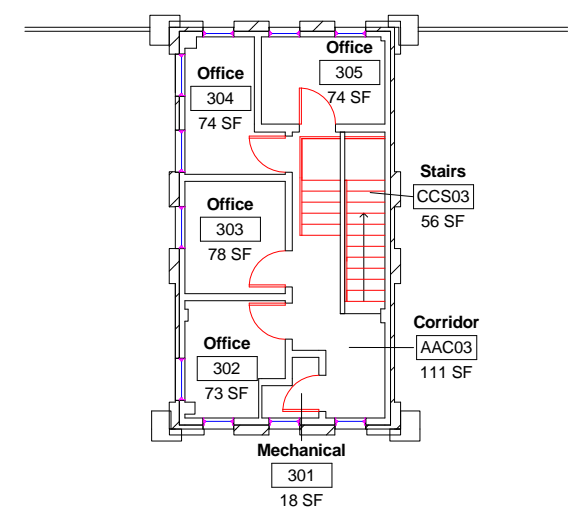

DWN	DATE
STK	5/29/2014
REV.	DATE

Computer Science and Mathematics
Level 1 Floor Plan

Computer Science and Mathematics
Level 2 Floor Plan

DWN	DATE
STK	5/29/2014
REV.	DATE

A2

SCALE: 1/16" = 1'-0"

SCALE: 1/16" = 1'-0"

DWN	DATE
STK	5/29/2014
REV.	DATE

Computer Science and Mathematics
Level 3 & Exterior Mechanical Floor Plan

A3

① Level 3
1/16" = 1'-0"

② Level 0
1/16" = 1'-0"