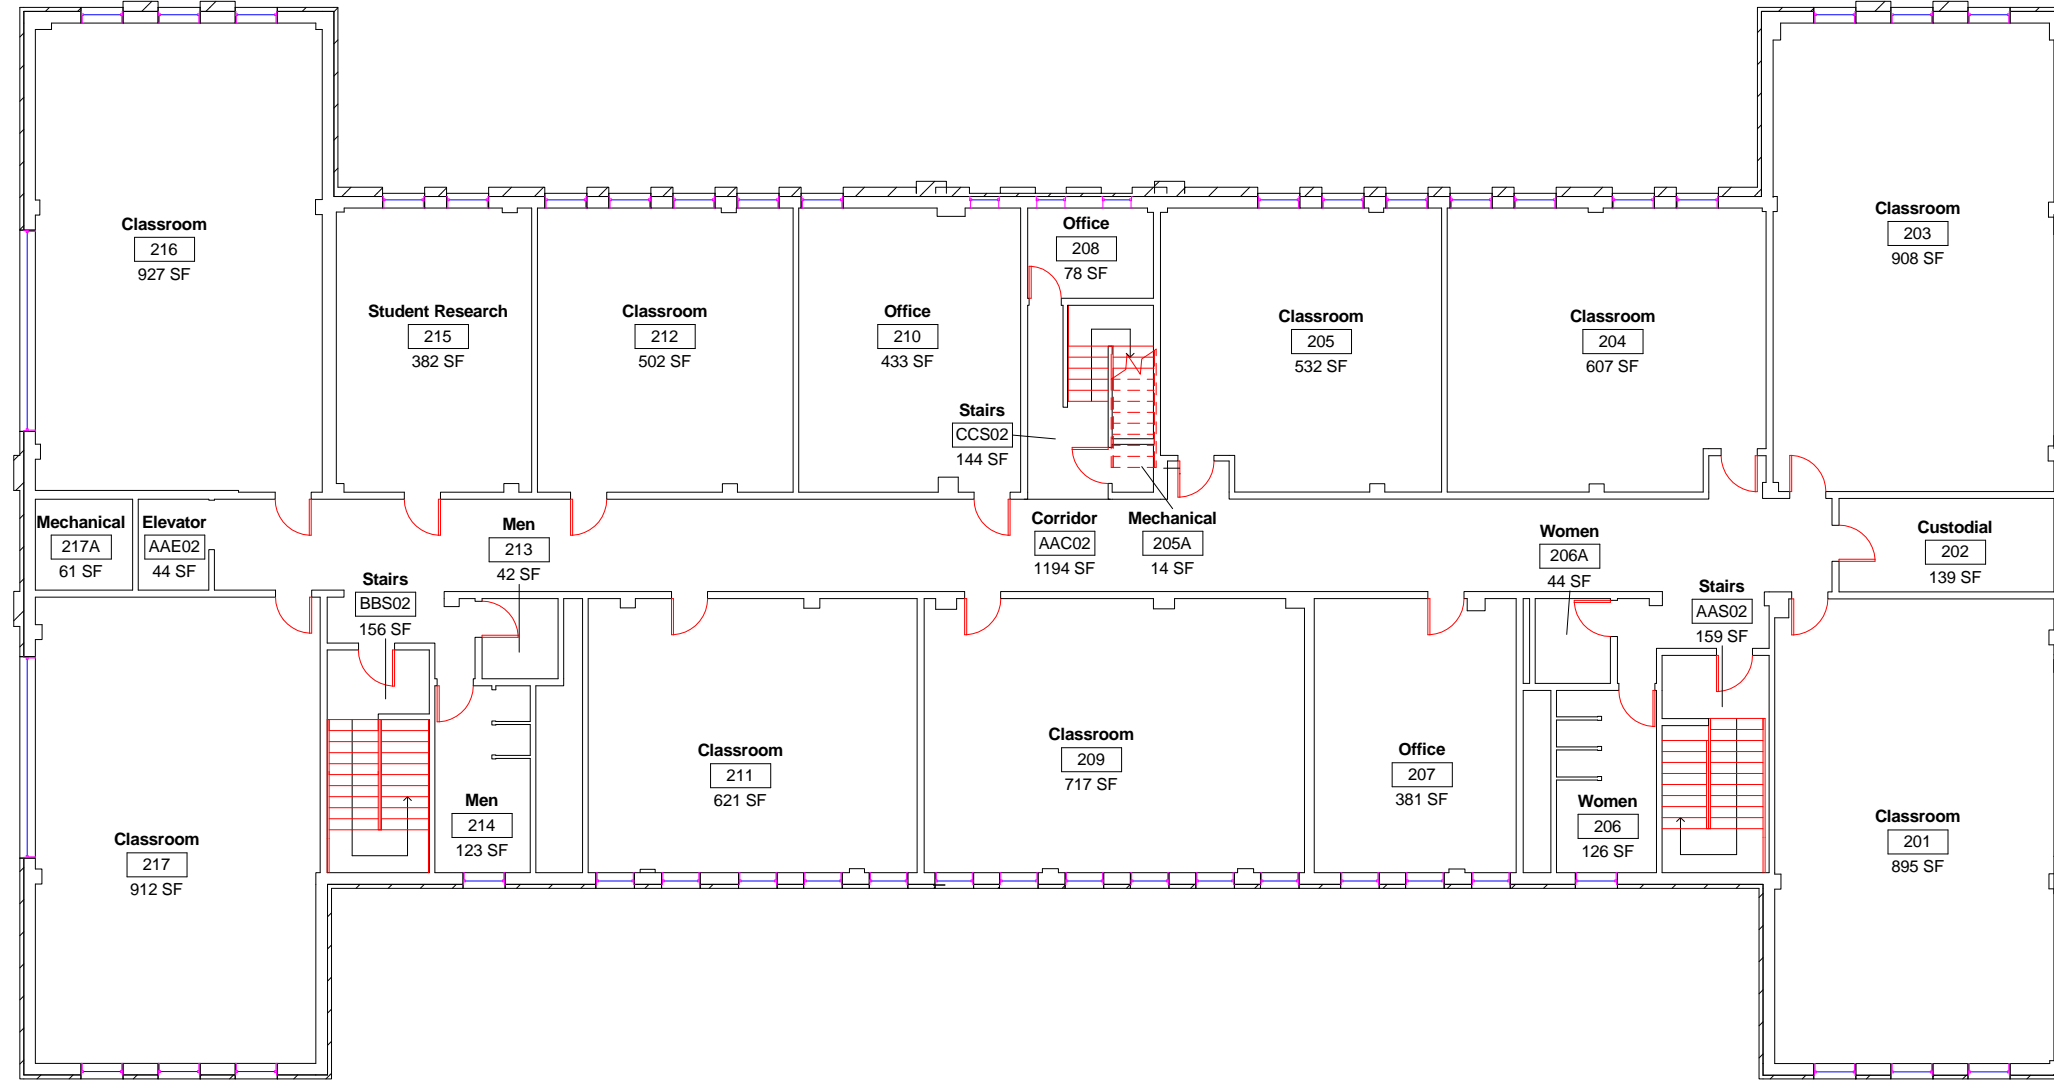

DWN	DATE
STK	5/29/2014
REV.	DATE

Computer Science and Mathematics
Level 1 Floor Plan

Computer Science and Mathematics
Level 2 Floor Plan

DWN	DATE
STK	5/29/2014
REV.	DATE

A2

SCALE: 1/16" = 1'-0"

SCALE: 1/16" = 1'-0"

DWN	DATE
STK	5/29/2014
REV.	DATE

Computer Science and Mathematics
Level 3 & Exterior Mechanical Floor Plan

A3

① Level 3
1/16" = 1'-0"

② Level 0
1/16" = 1'-0"