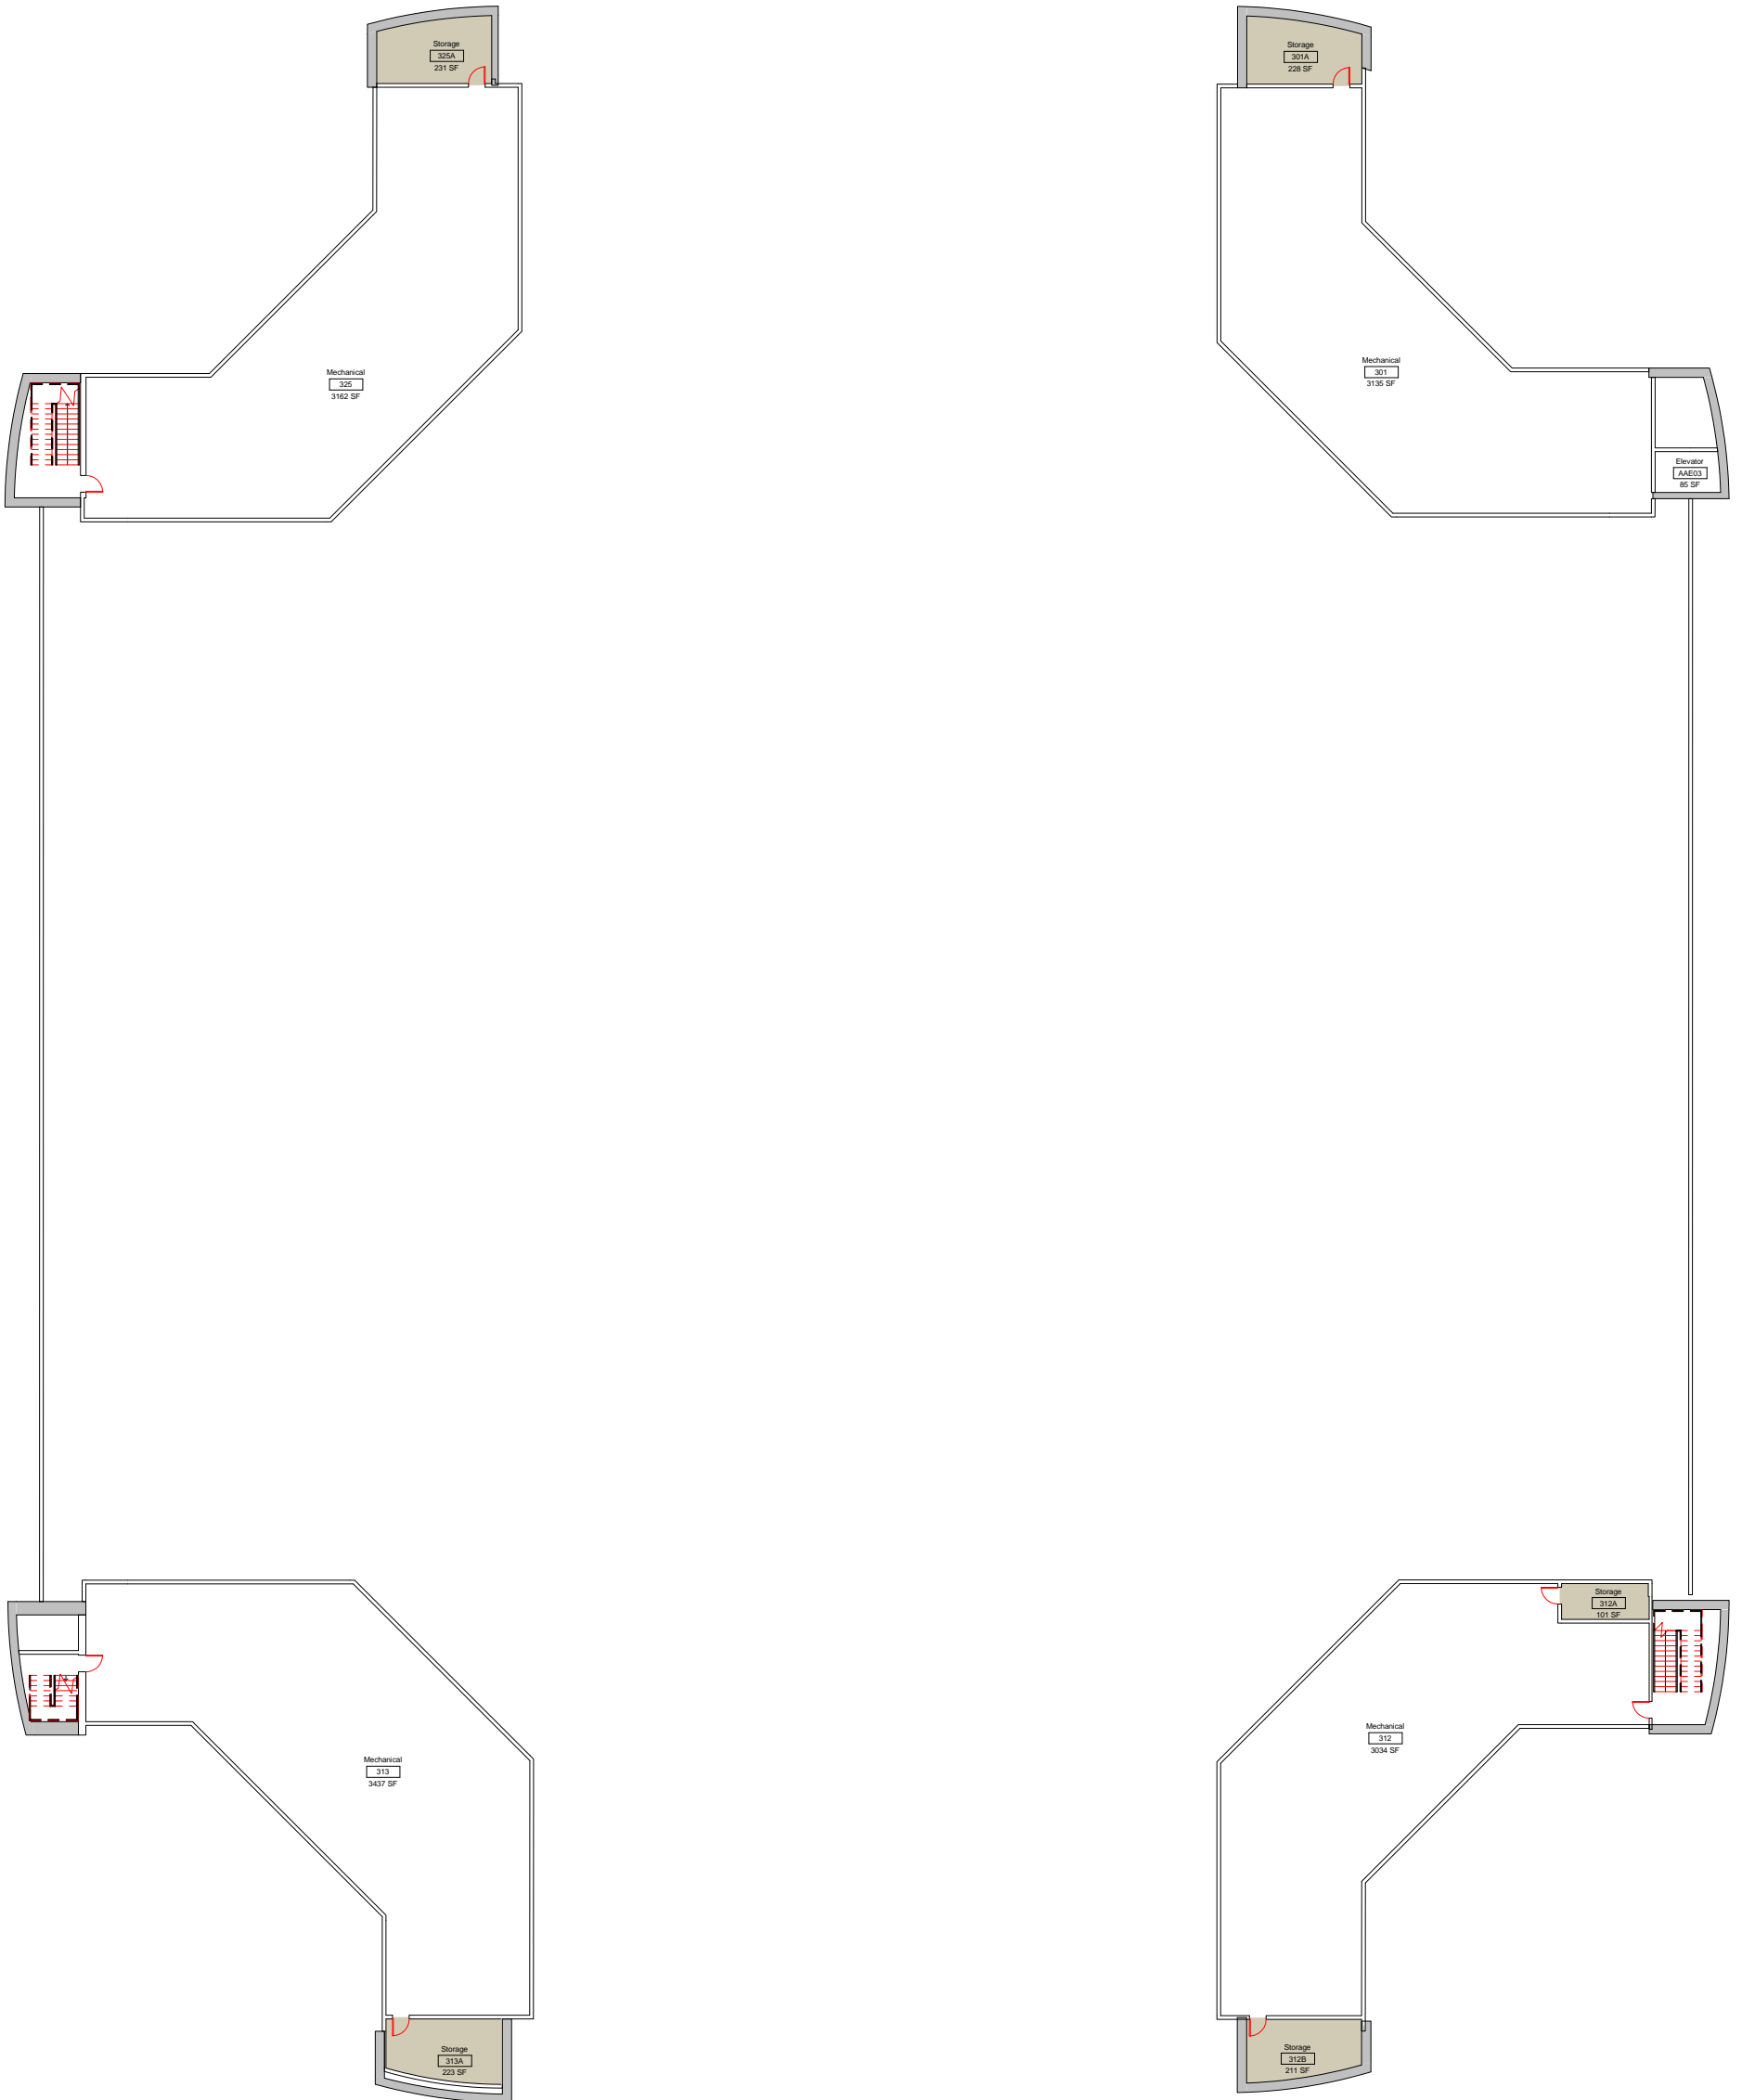

SCALE: 1/32" = 1'-0"

Department Legend

Convocation Center

SM6

Convocation Center Level 2 Department Allocation

DWN	DATE
JRC	3-27-2014
REV.	DATE

SCALE: 1/32" = 1'-0"

Department Legend

■ Convocation Center

SM7

Convocation Center
Mechanical Level Department Allocation

DWN	DATE
JRC	3-27-2014
REV.	DATE

SCALE: 1/32" = 1'-0"

Department Legend

■ Convocation Center

SM8

Convocation Center
Upper Seating Level Department Allocation

DWN	DATE
Author	3-27-2014
REV.	DATE

SCALE: 1/32" = 1'-0"