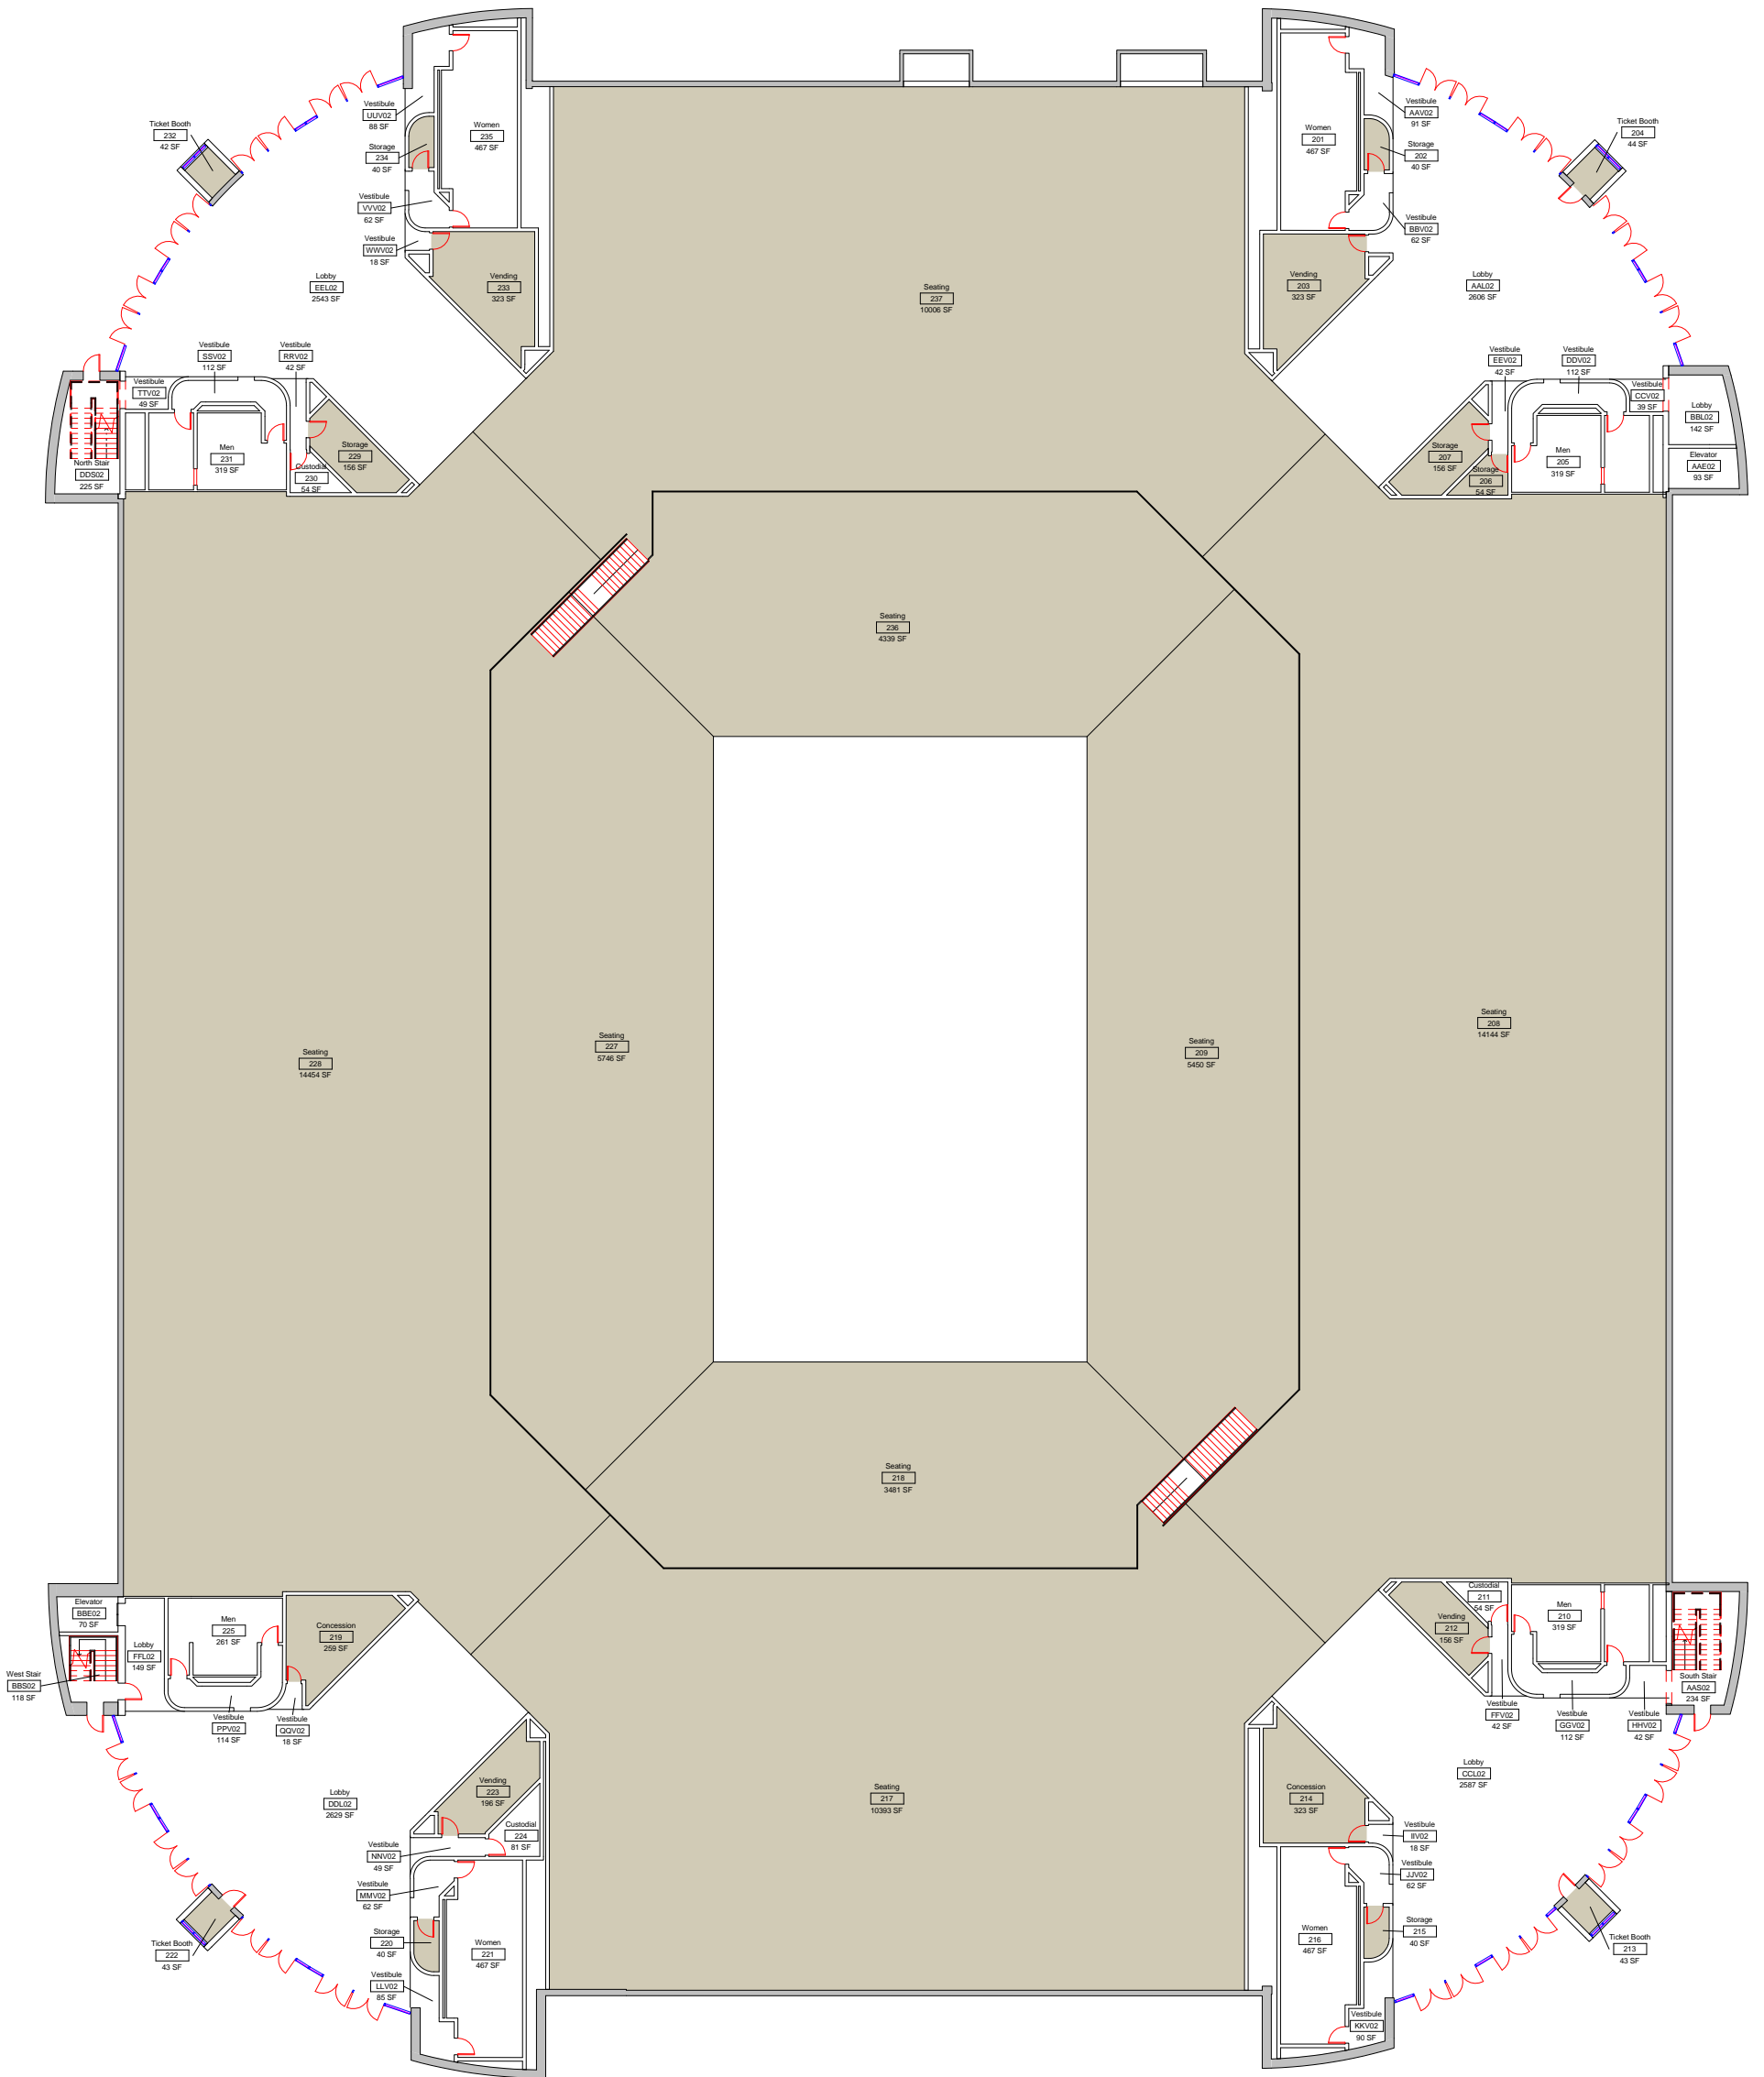

SCALE: 1/32" = 1'-0"

Department Legend

Convocation Center

SM6

Convocation Center Level 2 Department Allocation

DWN	DATE
JRC	3-27-2014
REV.	DATE

SCALE: 1/32" = 1'-0"

Department Legend

■ Convocation Center

SM7

Convocation Center
Mechanical Level Department Allocation

DWN	DATE
JRC	3-27-2014
REV.	DATE

SCALE: 1/32" = 1'-0"

Department Legend

■ Convocation Center

SM8

Convocation Center
Upper Seating Level Department Allocation

DWN	DATE
Author	3-27-2014
REV.	DATE

SCALE: 1/32" = 1'-0"