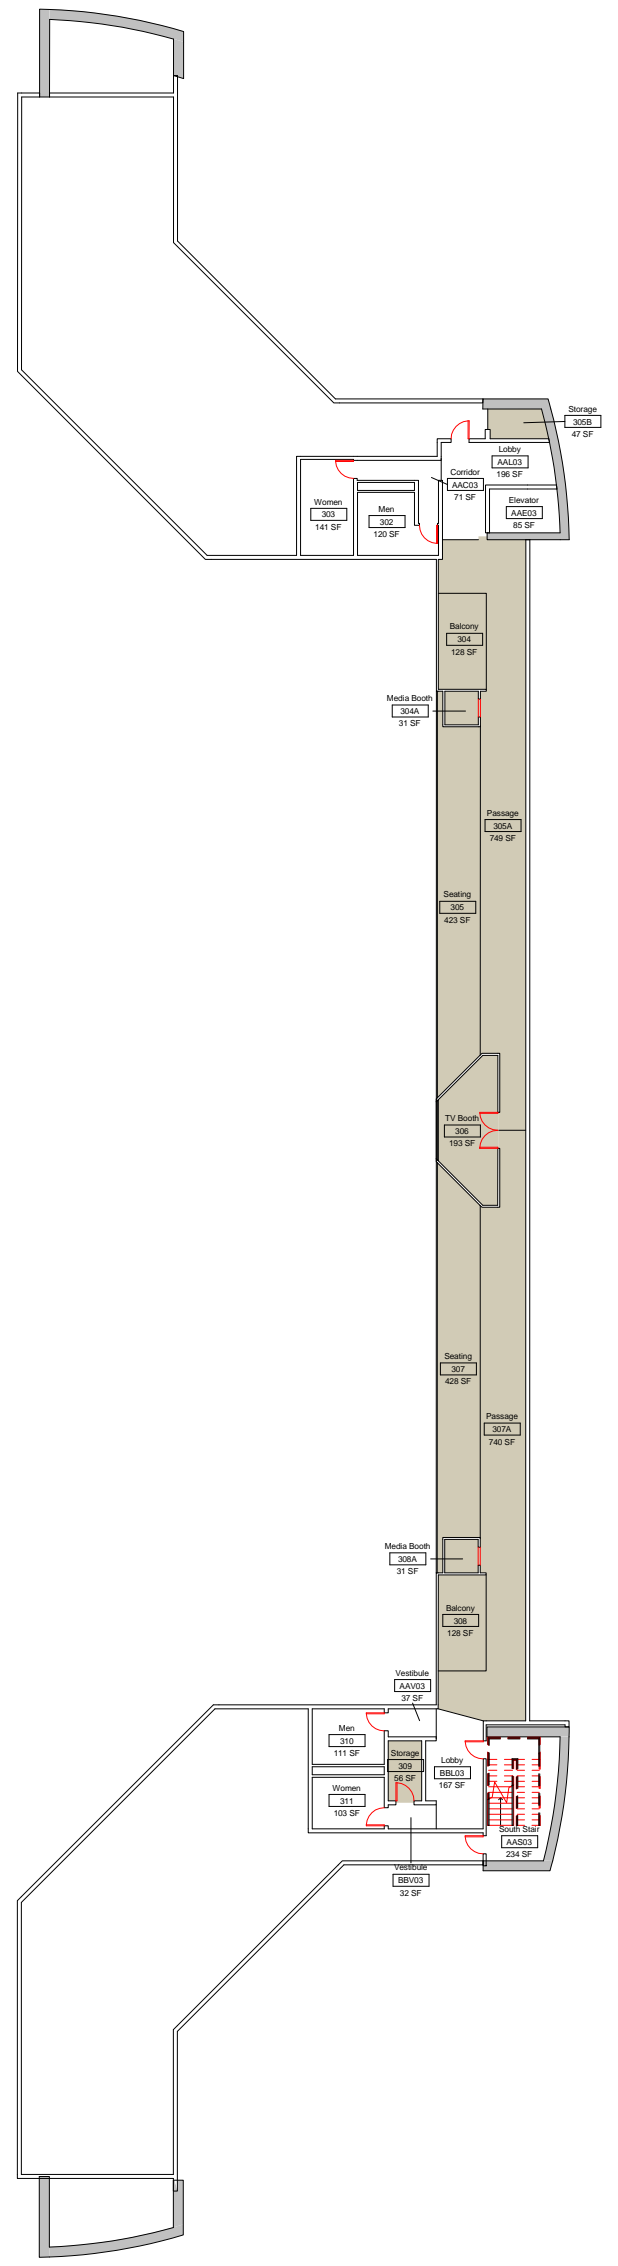

SCALE: 1/32" = 1'-0"

Department Legend

Convocation Center

SM6

Convocation Center Level 2 Department Allocation

DWN	DATE
JRC	3-27-2014
REV.	DATE

SCALE: 1/32" = 1'-0"

Department Legend

■ Convocation Center

SM7

Convocation Center
Mechanical Level Department Allocation

DWN	DATE
JRC	3-27-2014
REV.	DATE

SCALE: 1/32" = 1'-0"

Department Legend

■ Convocation Center

SM8

Convocation Center
Upper Seating Level Department Allocation

DWN	DATE
Author	3-27-2014
REV.	DATE

SCALE: 1/32" = 1'-0"