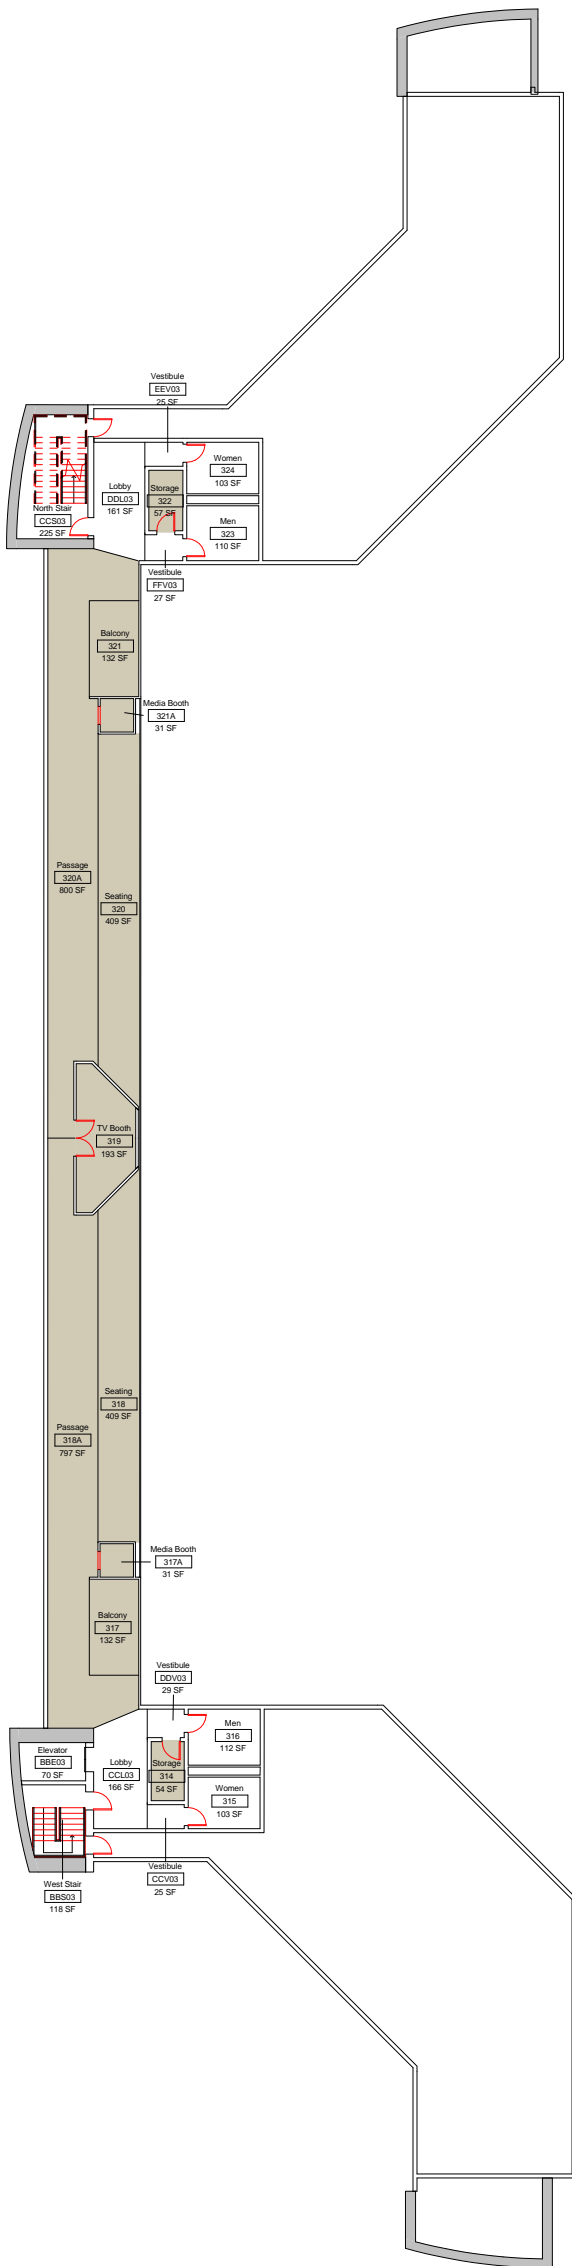

SCALE: 1/32" = 1'-0"

Department Legend

Convocation Center

SM6

Convocation Center Level 2 Department Allocation

DWN	DATE
JRC	3-27-2014
REV.	DATE

SCALE: 1/32" = 1'-0"

Department Legend

■ Convocation Center

SM7

Convocation Center
Mechanical Level Department Allocation

DWN	DATE
JRC	3-27-2014
REV.	DATE

SCALE: 1/32" = 1'-0"

Department Legend

■ Convocation Center

SM8

Convocation Center
Upper Seating Level Department Allocation

DWN	DATE
Author	3-27-2014
REV.	DATE

SCALE: 1/32" = 1'-0"