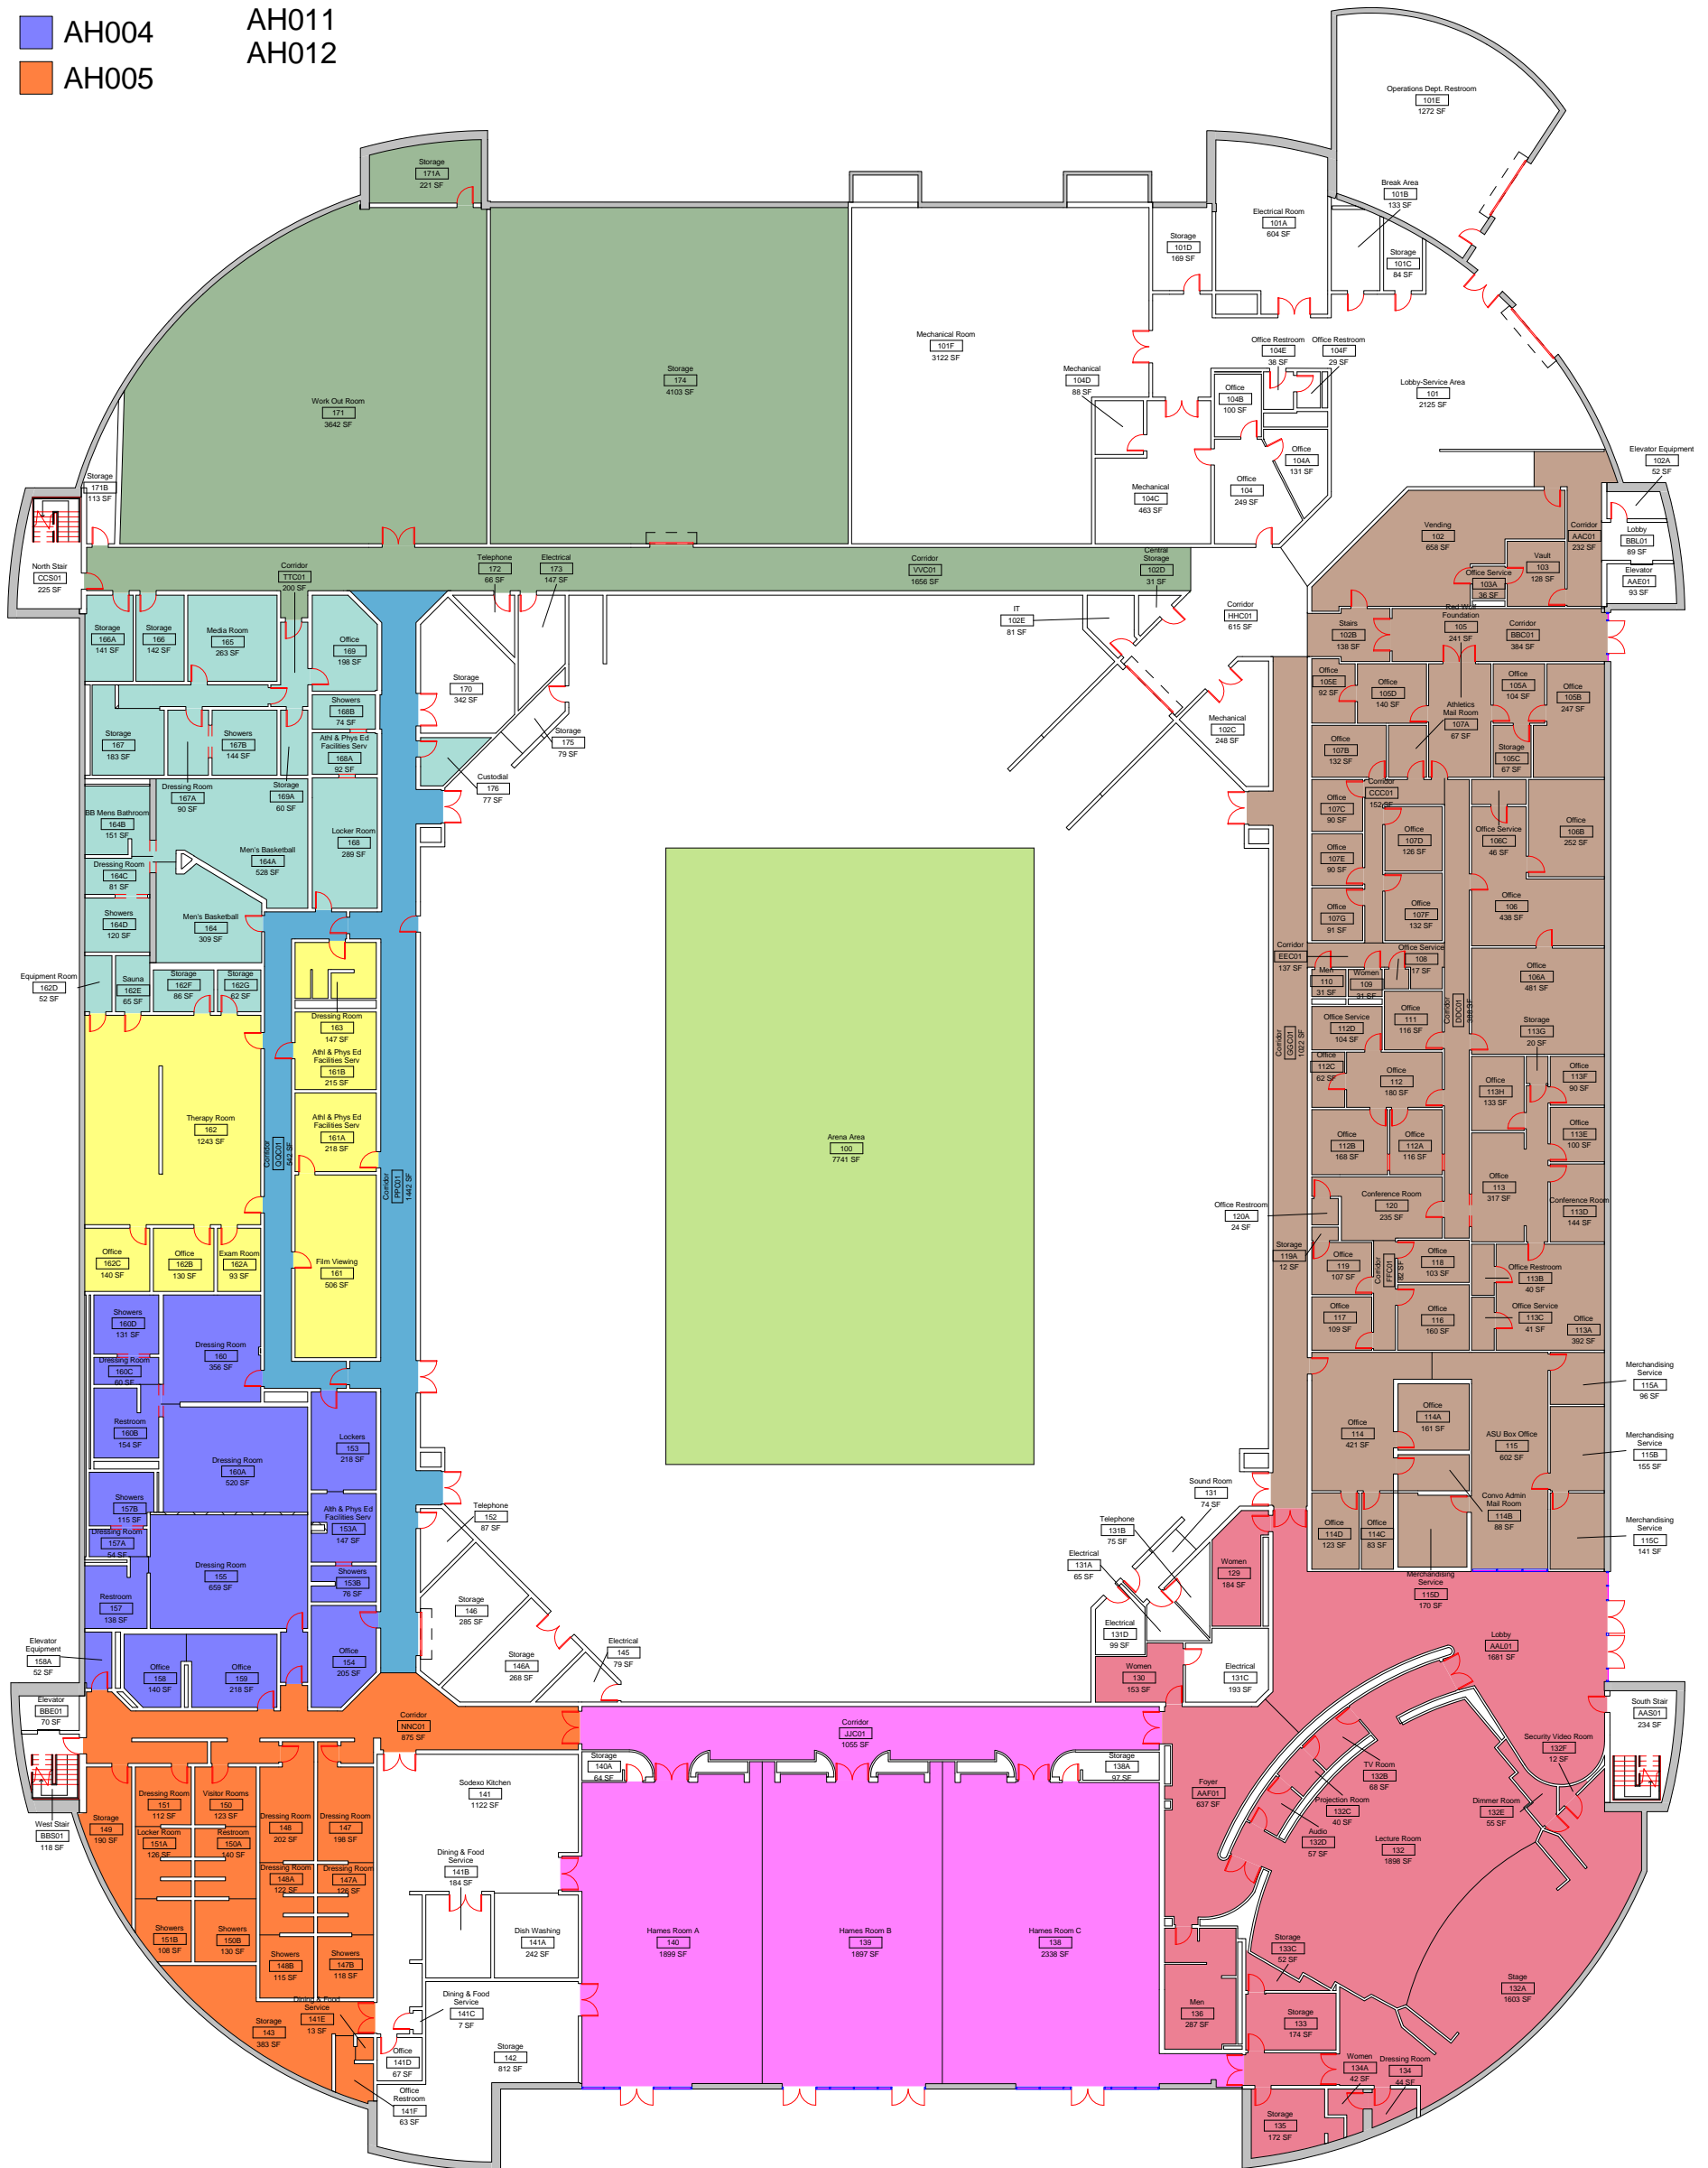

Equipment Legend

- AH001
- AH002
- AH003
- AH003
- AH004
- AH004
- AH005
- AH006
- AH007
- AH008
- AH009
- AH010
- AH011
- AH012

M1

Convocation Center Level 1 HVAC Service Areas

DWN	DATE
STK	3-27-2014
REV.	DATE

SCALE: 1/32" = 1'-0"

Equipment Legend

- AH009
- AH010
- AH011
- AH012

M2

Convocation Center Level 2 HVAC Service Areas

DWN	DATE
Author	3-27-2014
REV.	DATE

SCALE: 1/32" = 1'-0"

M3

Convocation Center
Level 3 Mechanical HVAC Service Areas

DWN	DATE
STK	3-27-2014
REV.	DATE

SCALE: 1/32" = 1'-0"

Equipment Legend

- AH009
- AH010
- AH011
- AH012

M4

Convocation Center
Level 3 Seating HVAC Service Areas

DWN	DATE
STK	3-27-2014
REV.	DATE

SCALE: 1/32" = 1'-0"