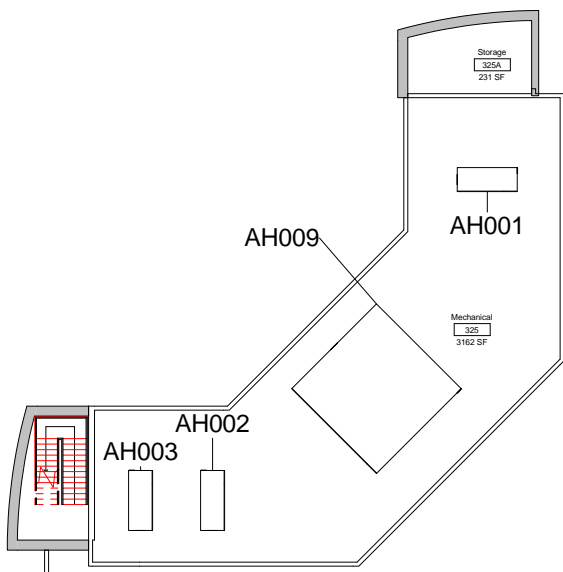

SCALE: 1/32" = 1'-0"

Equipment Legend

- AH009
- AH010
- AH011
- AH012

M2

Convocation Center Level 2 HVAC Service Areas

DWN	DATE
Author	3-27-2014
REV.	DATE

SCALE: 1/32" = 1'-0"

M3

Convocation Center
Level 3 Mechanical HVAC Service Areas

DWN	DATE
STK	3-27-2014
REV.	DATE

SCALE: 1/32" = 1'-0"

Equipment Legend

- AH009
- AH010
- AH011
- AH012

M4

Convocation Center
Level 3 Seating HVAC Service Areas

DWN	DATE
STK	3-27-2014
REV.	DATE

SCALE: 1/32" = 1'-0"