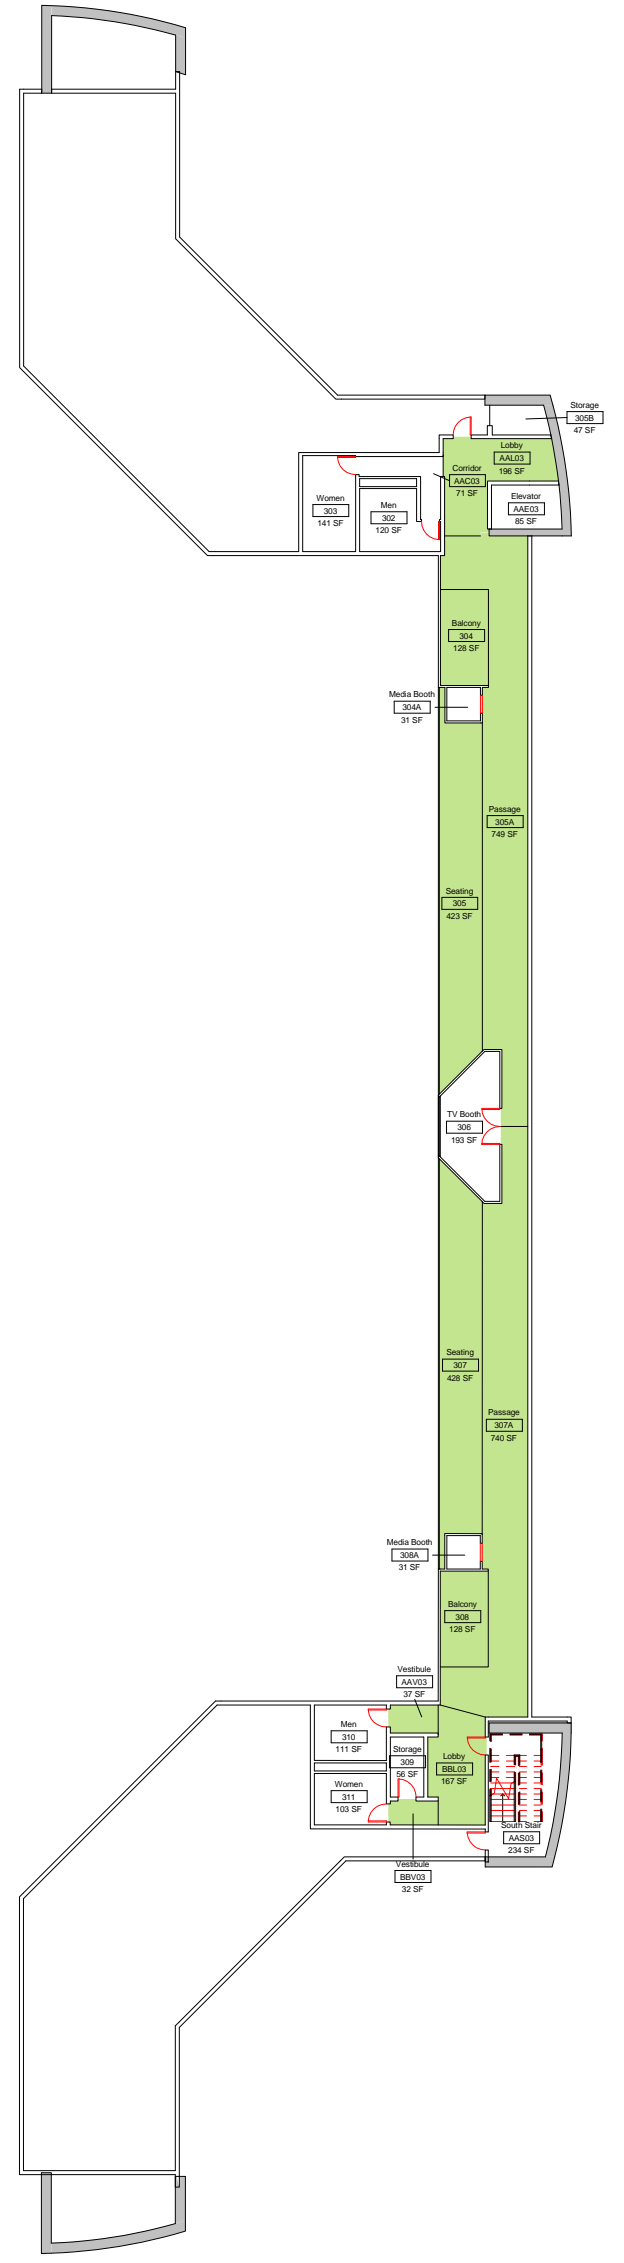

Equipment Legend

- AH001
- AH002
- AH003
- AH003
- AH004
- AH004
- AH005
- AH006
- AH007
- AH008
- AH009
- AH010
- AH011
- AH012

M1

Convocation Center Level 1 HVAC Service Areas

DWN	DATE
STK	3-27-2014
REV.	DATE

SCALE: 1/32" = 1'-0"

Equipment Legend

- AH009
- AH010
- AH011
- AH012

M2

Convocation Center Level 2 HVAC Service Areas

DWN	DATE
Author	3-27-2014
REV.	DATE

SCALE: 1/32" = 1'-0"

M3

Convocation Center
Level 3 Mechanical HVAC Service Areas

DWN	DATE
STK	3-27-2014
REV.	DATE

SCALE: 1/32" = 1'-0"

Equipment Legend

- AH009
- AH010
- AH011
- AH012

M4

Convocation Center
Level 3 Seating HVAC Service Areas

DWN	DATE
STK	3-27-2014
REV.	DATE

SCALE: 1/32" = 1'-0"