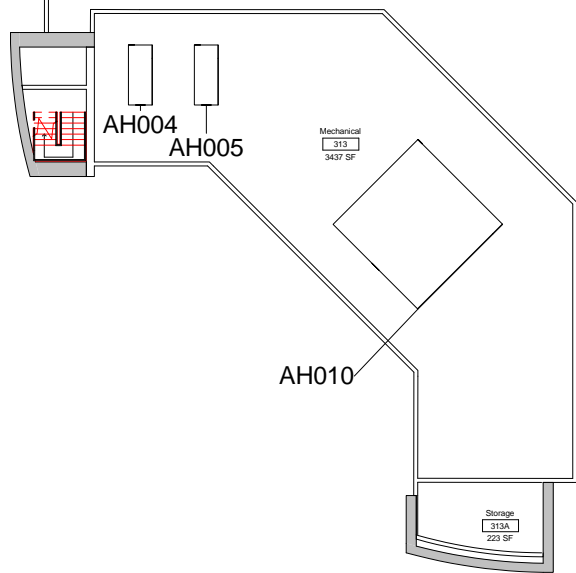

SCALE: 1/32" = 1'-0"

Equipment Legend

- AH009
- AH010
- AH011
- AH012

M2

Convocation Center Level 2 HVAC Service Areas

DWN	DATE
Author	3-27-2014
REV.	DATE

SCALE: 1/32" = 1'-0"

M3

Convocation Center
Level 3 Mechanical HVAC Service Areas

DWN	DATE
STK	3-27-2014
REV.	DATE

SCALE: 1/32" = 1'-0"

Equipment Legend

- AH009
- AH010
- AH011
- AH012

M4

Convocation Center
Level 3 Seating HVAC Service Areas

DWN	DATE
STK	3-27-2014
REV.	DATE

SCALE: 1/32" = 1'-0"