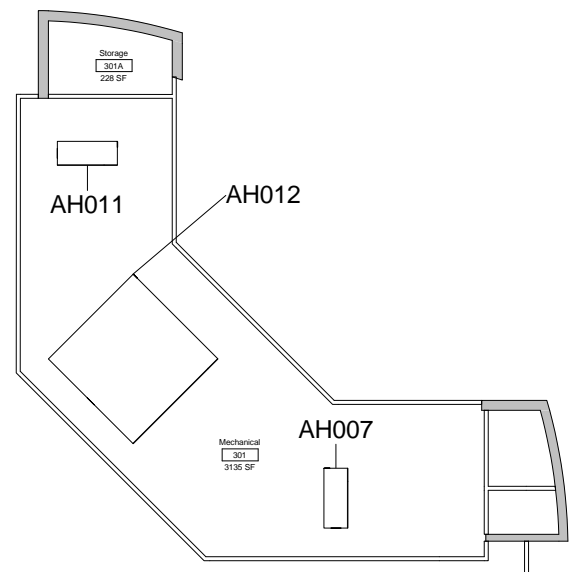

SCALE: 1/32" = 1'-0"

Equipment Legend

- AH009
- AH010
- AH011
- AH012

M2

Convocation Center Level 2 HVAC Service Areas

DWN	DATE
Author	3-27-2014
REV.	DATE

SCALE: 1/32" = 1'-0"

M3

Convocation Center
Level 3 Mechanical HVAC Service Areas

DWN	DATE
STK	3-27-2014
REV.	DATE

SCALE: 1/32" = 1'-0"

Equipment Legend

- AH009
- AH010
- AH011
- AH012

M4

Convocation Center
Level 3 Seating HVAC Service Areas

DWN	DATE
STK	3-27-2014
REV.	DATE

SCALE: 1/32" = 1'-0"