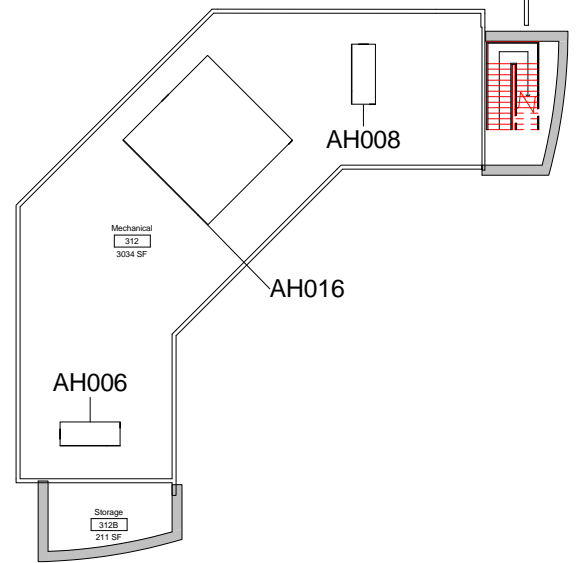

SCALE: 1/32" = 1'-0"

Equipment Legend

- AH009
- AH010
- AH011
- AH012

M2

Convocation Center Level 2 HVAC Service Areas

DWN	DATE
Author	3-27-2014
REV.	DATE

SCALE: 1/32" = 1'-0"

M3

Convocation Center
Level 3 Mechanical HVAC Service Areas

DWN	DATE
STK	3-27-2014
REV.	DATE

SCALE: 1/32" = 1'-0"

Equipment Legend

- AH009
- AH010
- AH011
- AH012

M4

Convocation Center
Level 3 Seating HVAC Service Areas

DWN	DATE
STK	3-27-2014
REV.	DATE

SCALE: 1/32" = 1'-0"