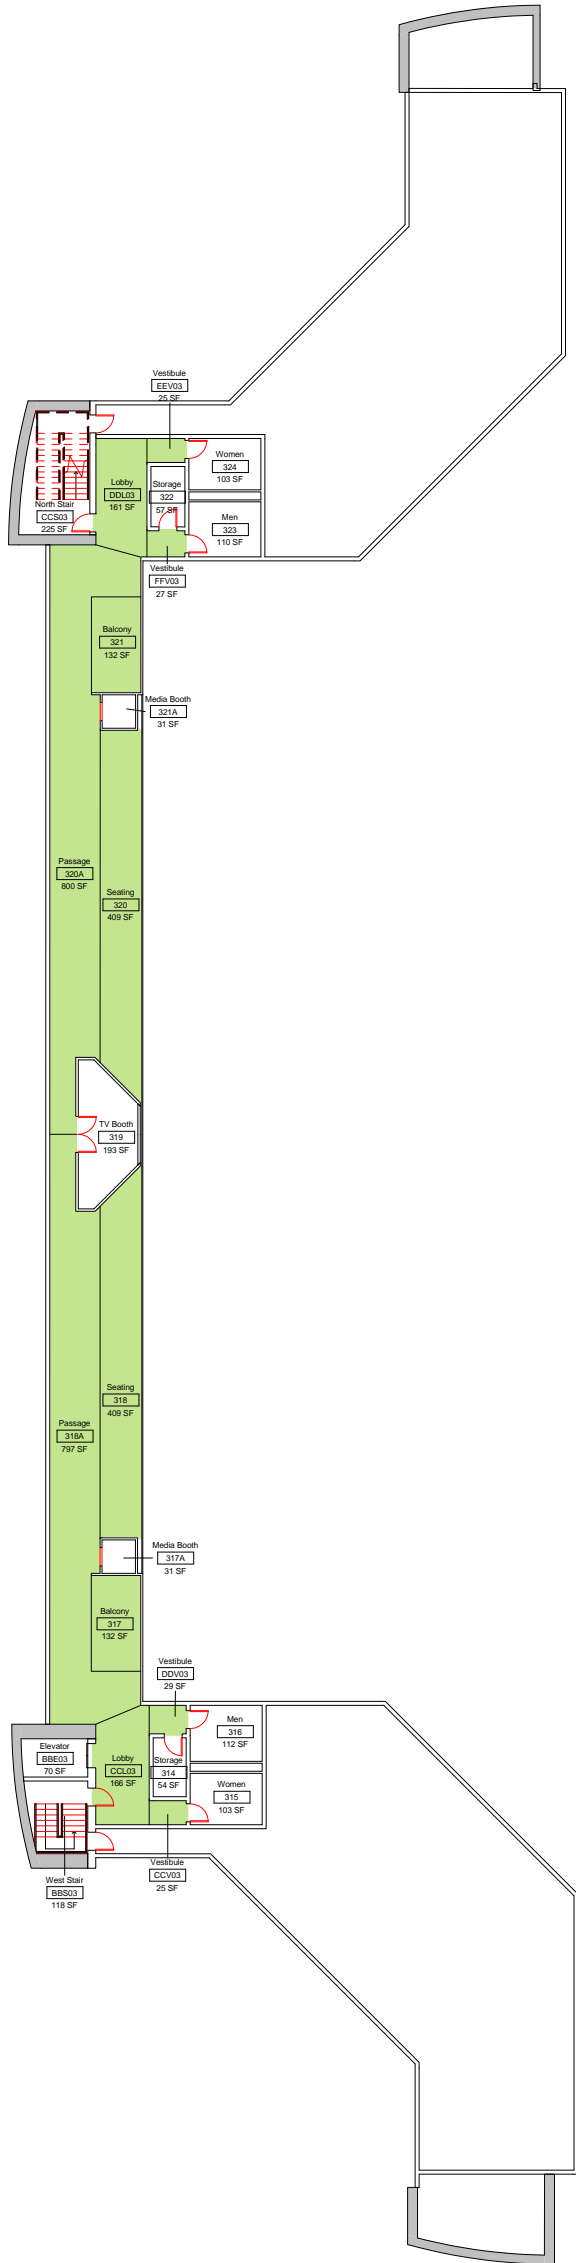

Equipment Legend

- AH001
- AH002
- AH003
- AH003
- AH004
- AH004
- AH005
- AH006
- AH007
- AH008
- AH009
- AH010
- AH011
- AH012

M1

Convocation Center Level 1 HVAC Service Areas

DWN	DATE
STK	3-27-2014
REV.	DATE

SCALE: 1/32" = 1'-0"

Equipment Legend

- AH009
- AH010
- AH011
- AH012

M2

Convocation Center Level 2 HVAC Service Areas

DWN	DATE
Author	3-27-2014
REV.	DATE

SCALE: 1/32" = 1'-0"

M3

Convocation Center
Level 3 Mechanical HVAC Service Areas

DWN	DATE
STK	3-27-2014
REV.	DATE

SCALE: 1/32" = 1'-0"

Equipment Legend

- AH009
- AH010
- AH011
- AH012

M4

Convocation Center
Level 3 Seating HVAC Service Areas

DWN	DATE
STK	3-27-2014
REV.	DATE

SCALE: 1/32" = 1'-0"