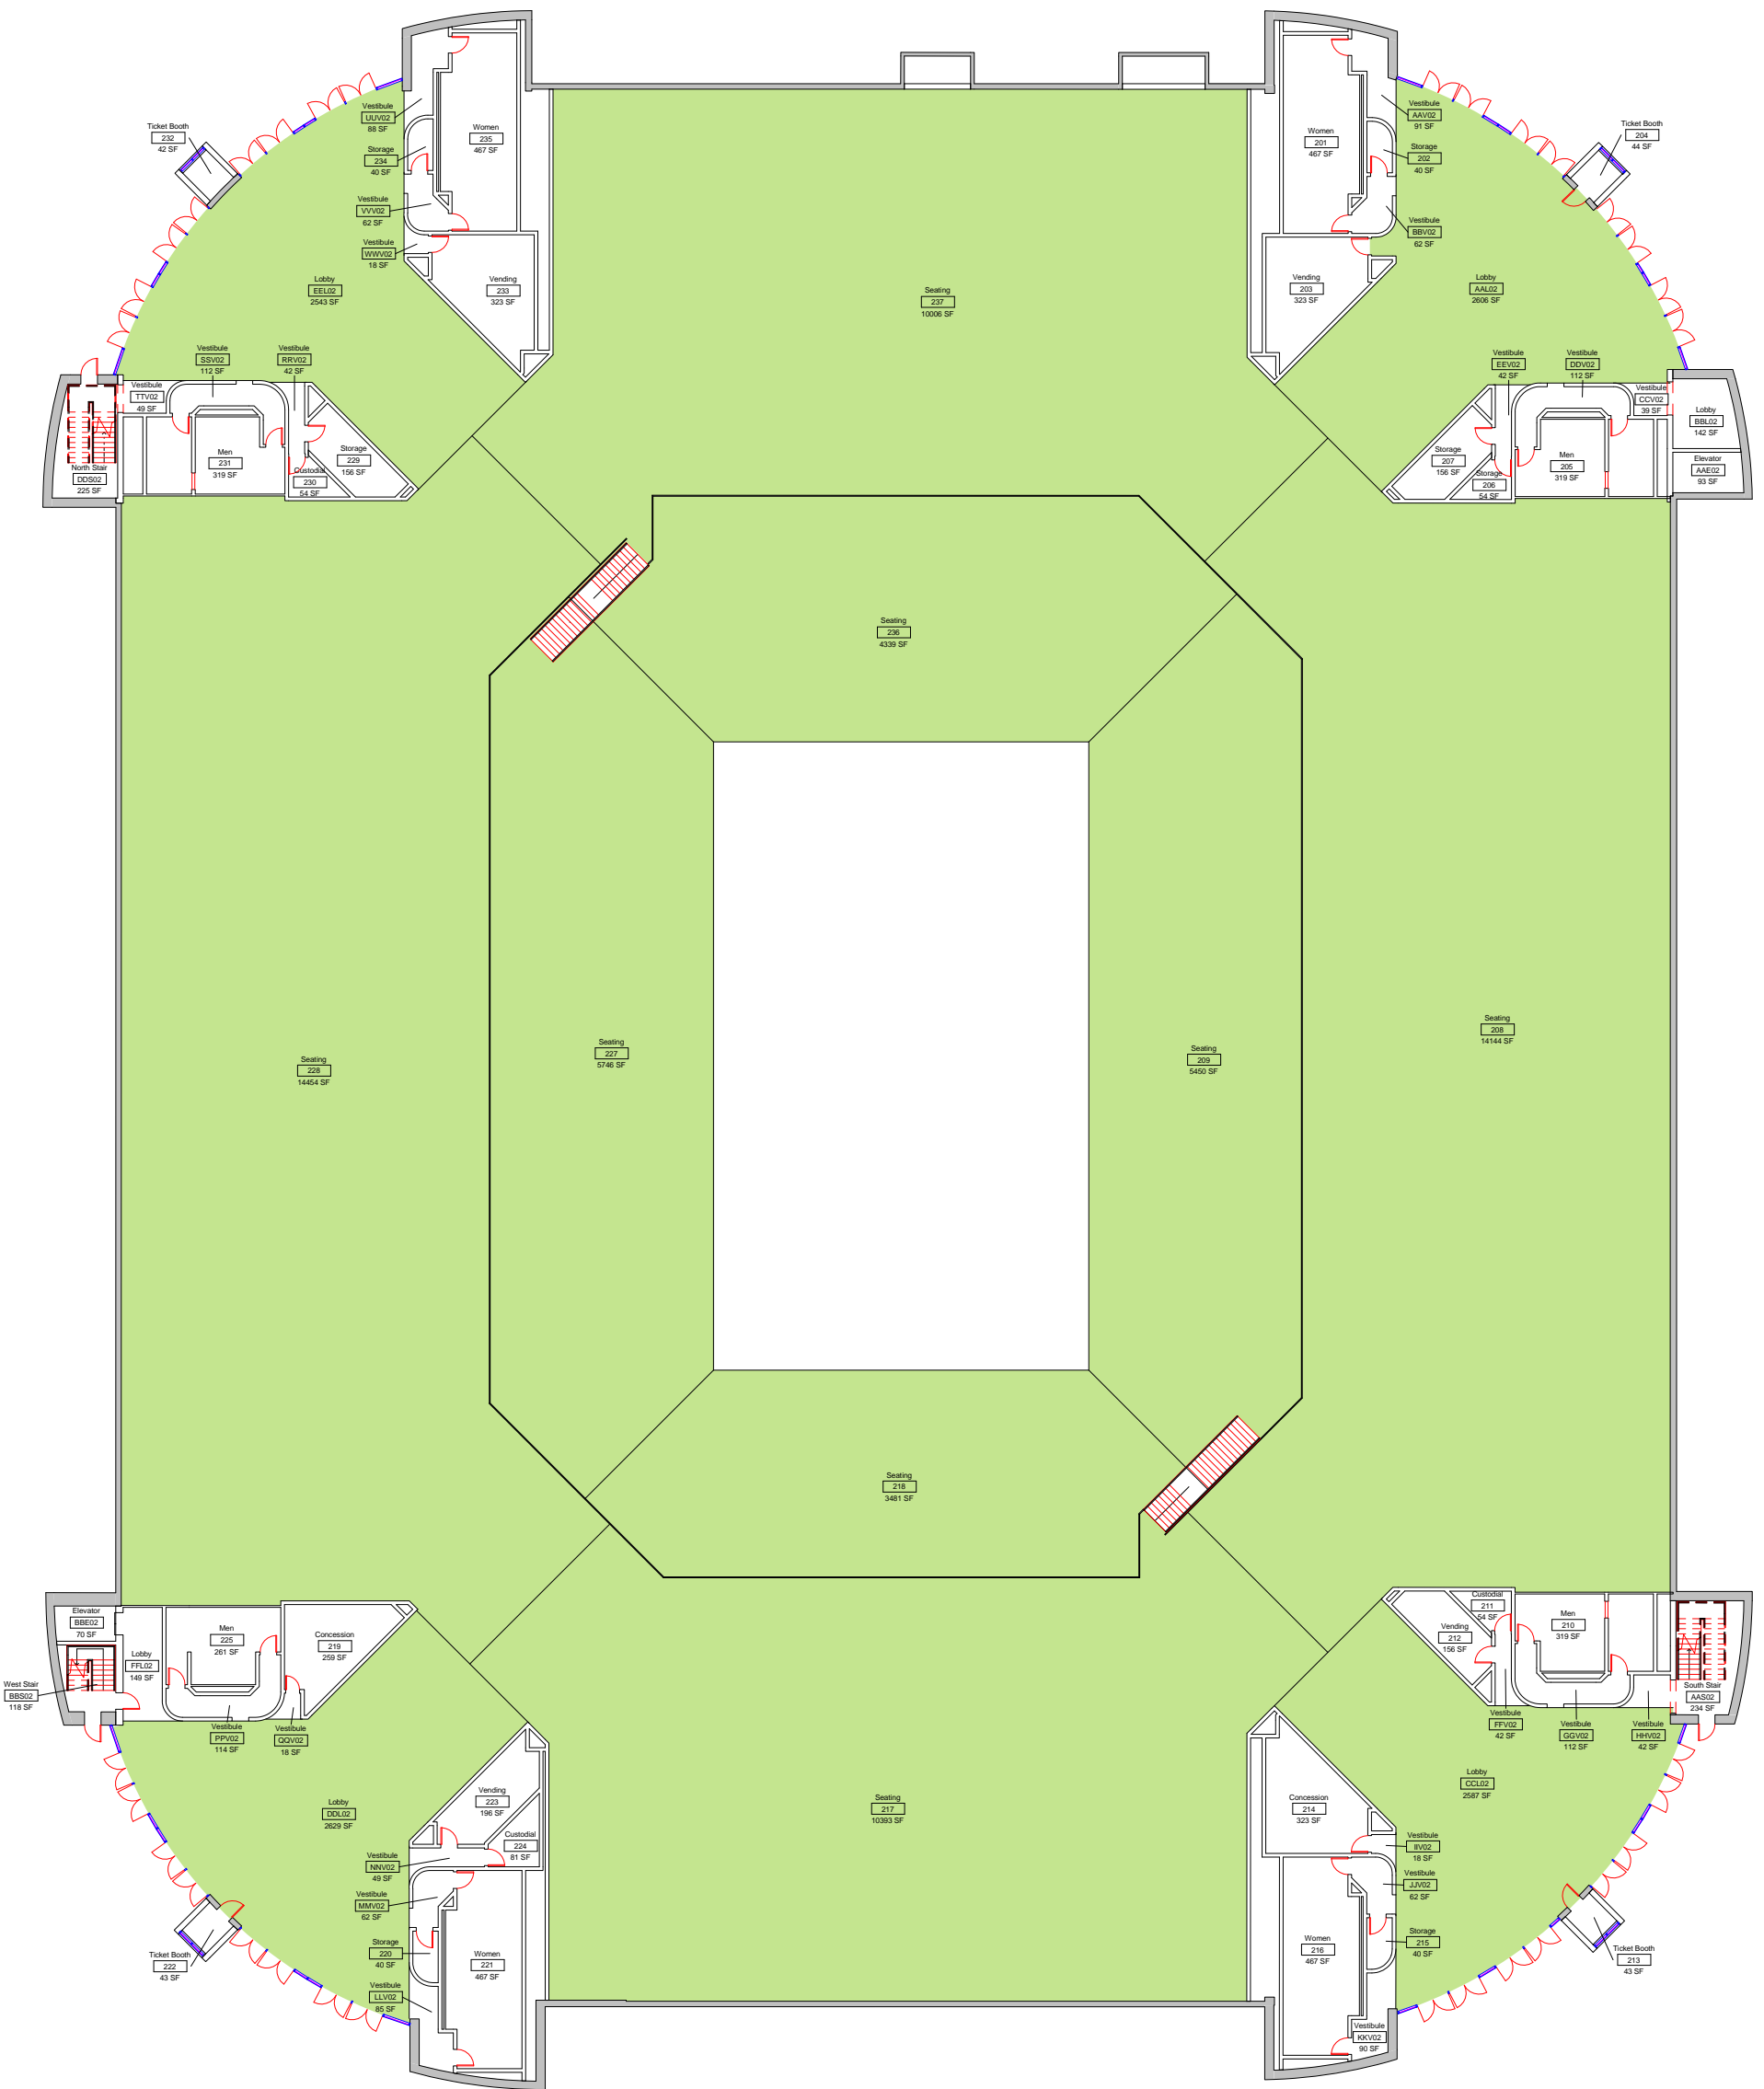

Equipment Legend

- AH001
- AH002
- AH003
- AH003
- AH004
- AH004
- AH005
- AH006
- AH007
- AH008
- AH009
- AH010
- AH011
- AH012

M1

Convocation Center Level 1 HVAC Service Areas

DWN	DATE
STK	3-27-2014
REV.	DATE

SCALE: 1/32" = 1'-0"

Equipment Legend

- AH009
- AH010
- AH011
- AH012

M2

Convocation Center Level 2 HVAC Service Areas

DWN	DATE
Author	3-27-2014
REV.	DATE

SCALE: 1/32" = 1'-0"

M3

Convocation Center
Level 3 Mechanical HVAC Service Areas

DWN	DATE
STK	3-27-2014
REV.	DATE

SCALE: 1/32" = 1'-0"

Equipment Legend

- AH009
- AH010
- AH011
- AH012

M4

Convocation Center
Level 3 Seating HVAC Service Areas

DWN	DATE
STK	3-27-2014
REV.	DATE

SCALE: 1/32" = 1'-0"