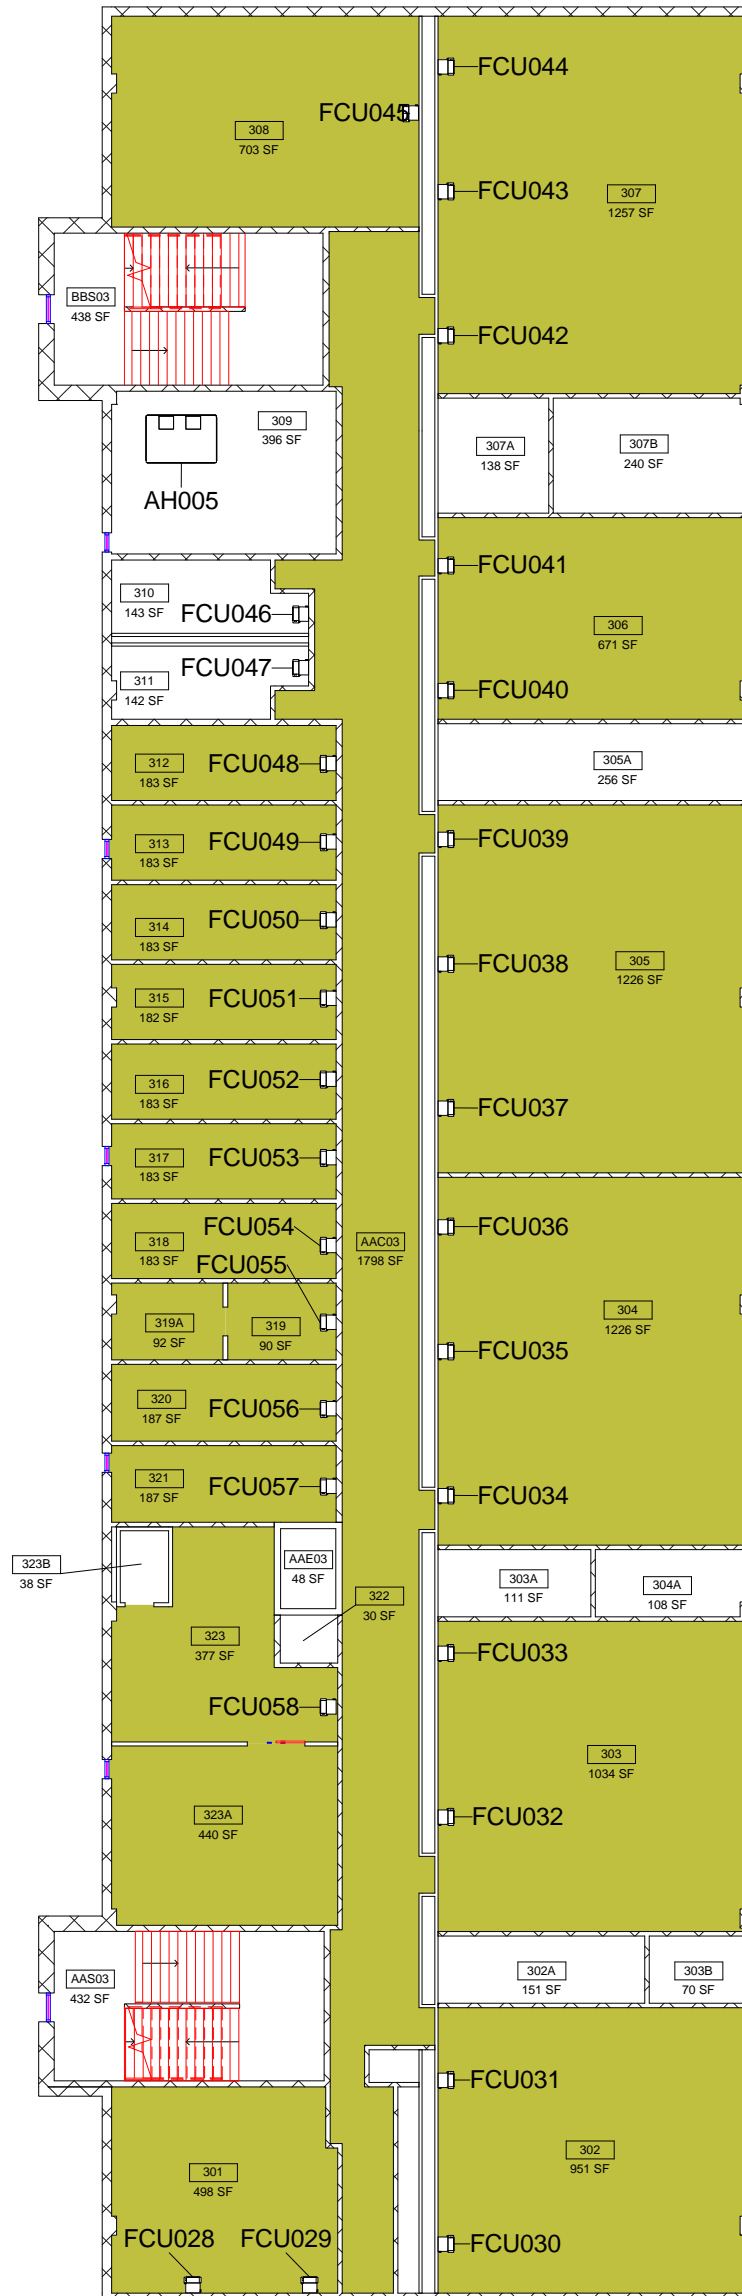

Equipment Legend

AH005

M3

Lab Science East
Level 3 HVAC Service Areas

DWN	DATE
STK	5/14/2014
REV.	DATE

SCALE: 1" = 20'-0"