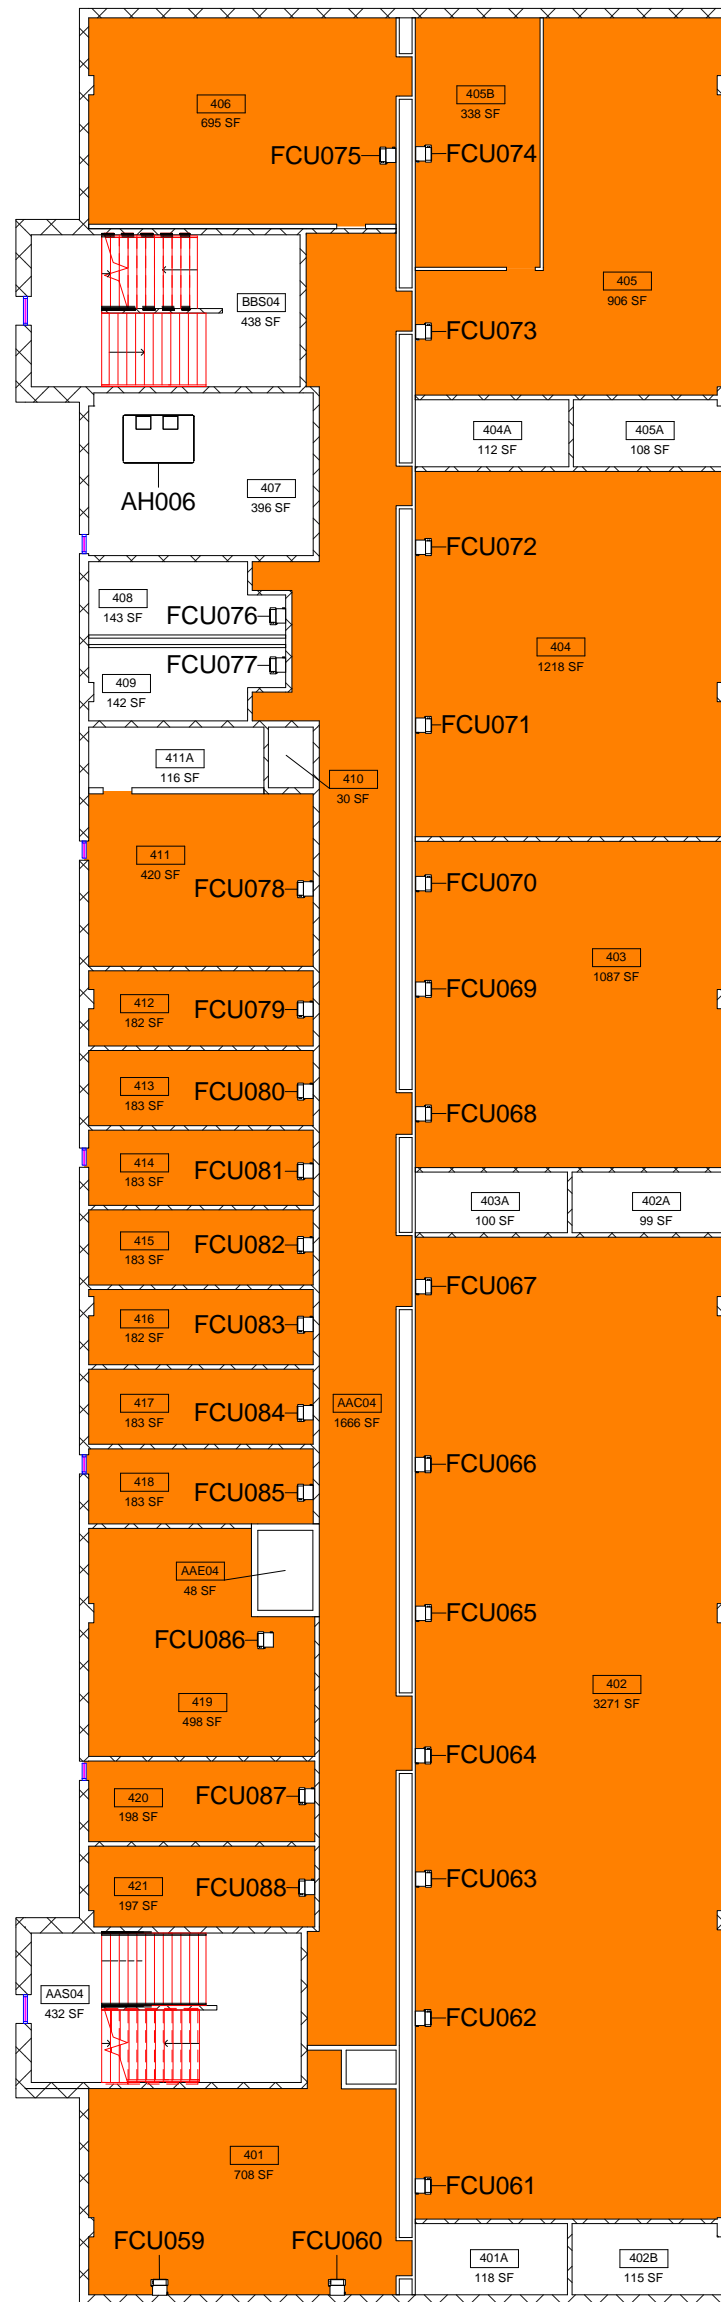

Equipment Legend

AH006

M4

Lab Science East Level 4 HVAC Service Areas

DWN	DATE
STK	5/14/2014
REV.	DATE

SCALE: 1" = 20'-0"