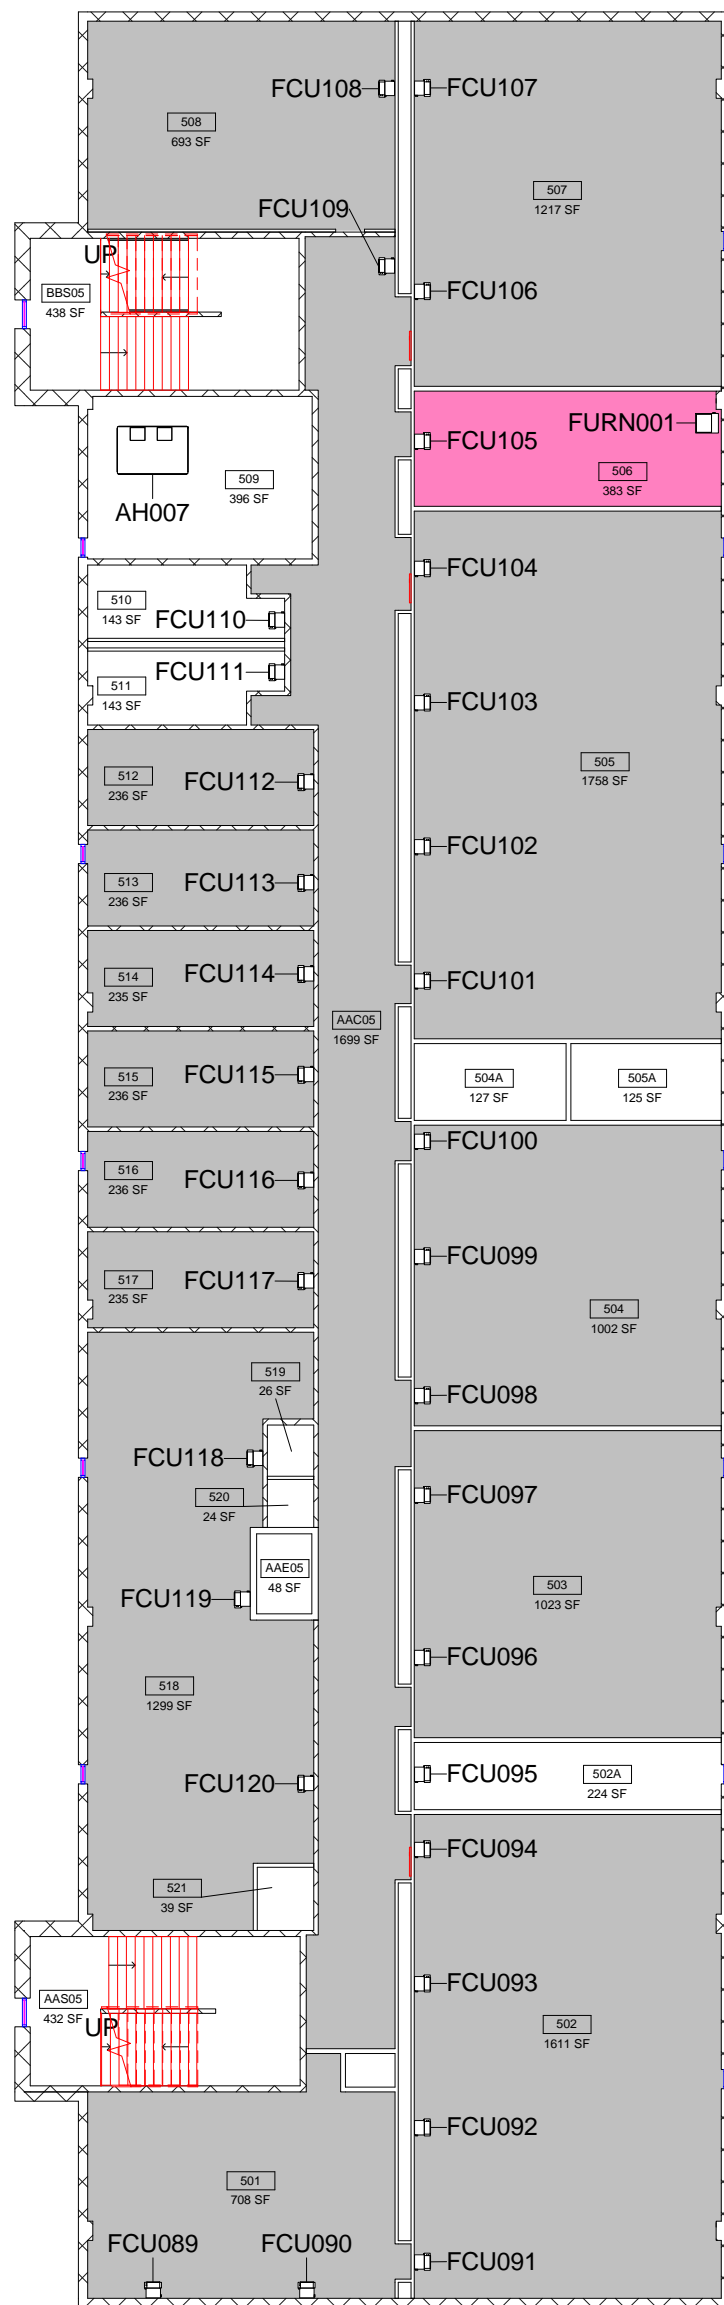

Equipment Legend

- AH007
- FURN001
  COND001

M5

Lab Science East
Level 5 HVAC Service Areas

DWN	DATE
STK	5/14/2014
REV.	DATE

SCALE: 1" = 20'-0"