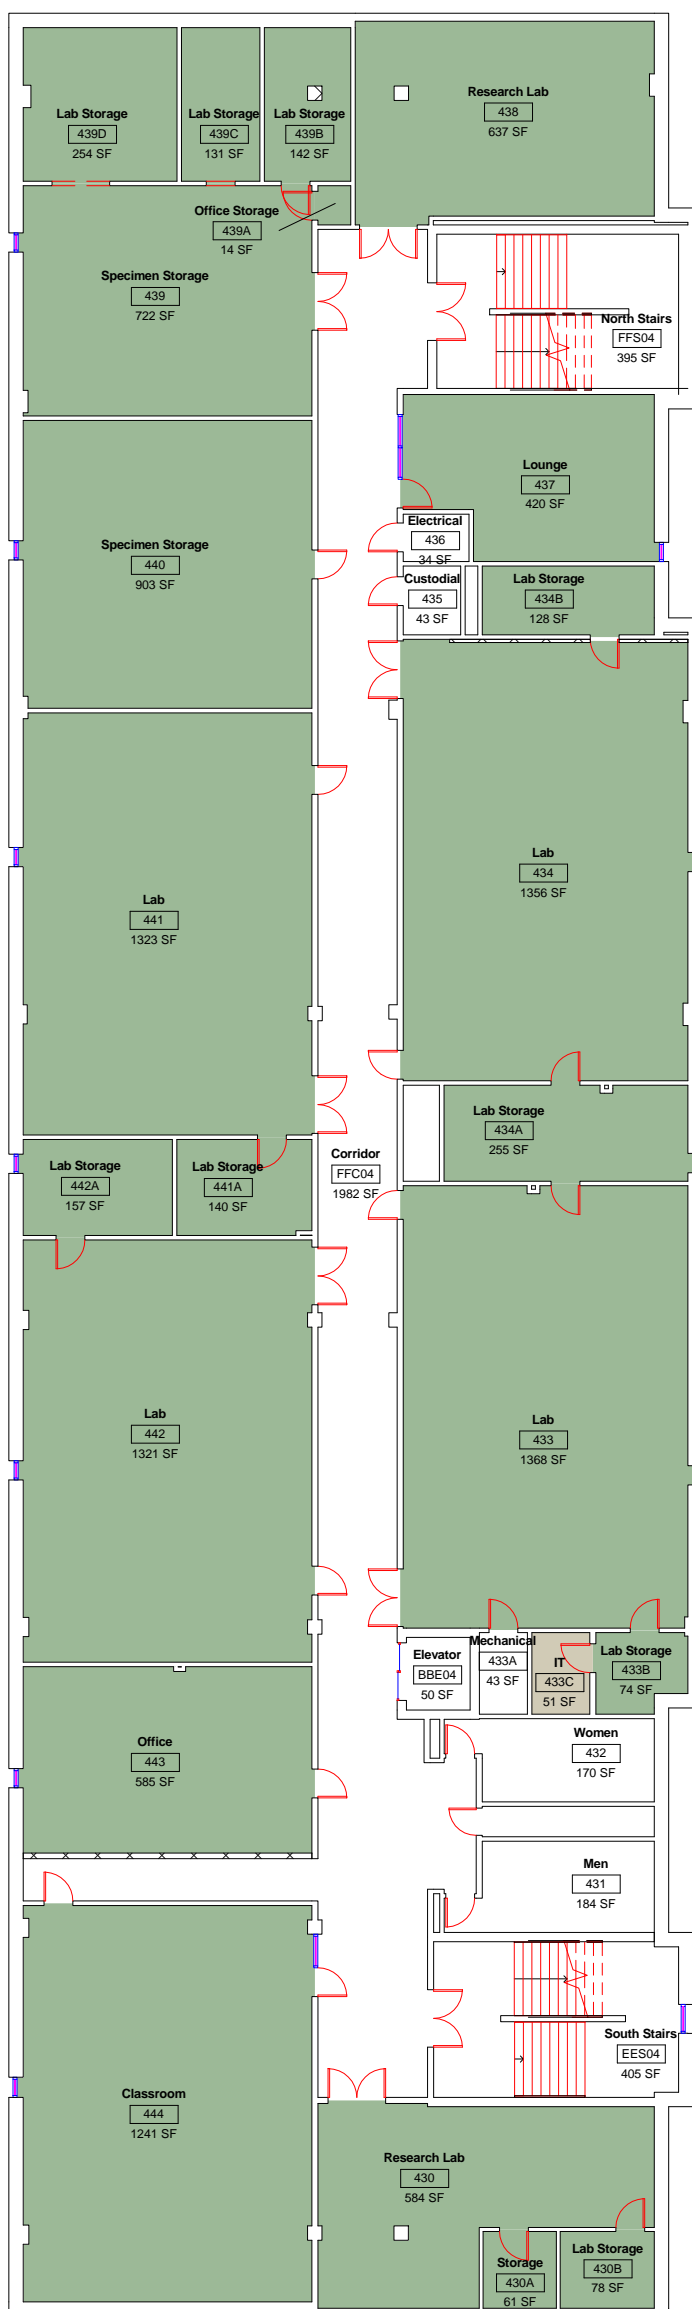

Department Legend

- Biology
- Chemistry
- Engineering
- ITS
- Science/Math

SM6

Lab Science West Level 1 Department Allocation

DWN	DATE
JRC	5/13/2014
REV.	DATE

SCALE: 1" = 20'-0"

Department Legend

- Biology
- Engineering
- Finance
- ITS

SM7

Lab Science West
Level 2 Department Allocation

DWN	DATE
JRC	5/13/2014
REV.	DATE

SCALE: 1" = 20'-0"

Department Legend

- Biology
- Chemistry
- ITS
- Science/Math

SM8

Lab Science West Level 3 Department Allocation

DWN	DATE
JRC	5/13/2014
REV.	DATE

SCALE: 1" = 20'-0"

Department Legend

- Biology
- ITS

SM9

Lab Science West Level 4 Department Allocation

DWN	DATE
JRC	5/13/2014
REV.	DATE

SCALE: 1" = 20'-0"

Department Legend

- Biology
- Chemistry
- Environmental Science
- ITS
- Science/Math

SM10

Lab Science West Level 5 Department Allocation

DWN	DATE
JRC	5/13/2014
REV.	DATE

SCALE: 1" = 20'-0"