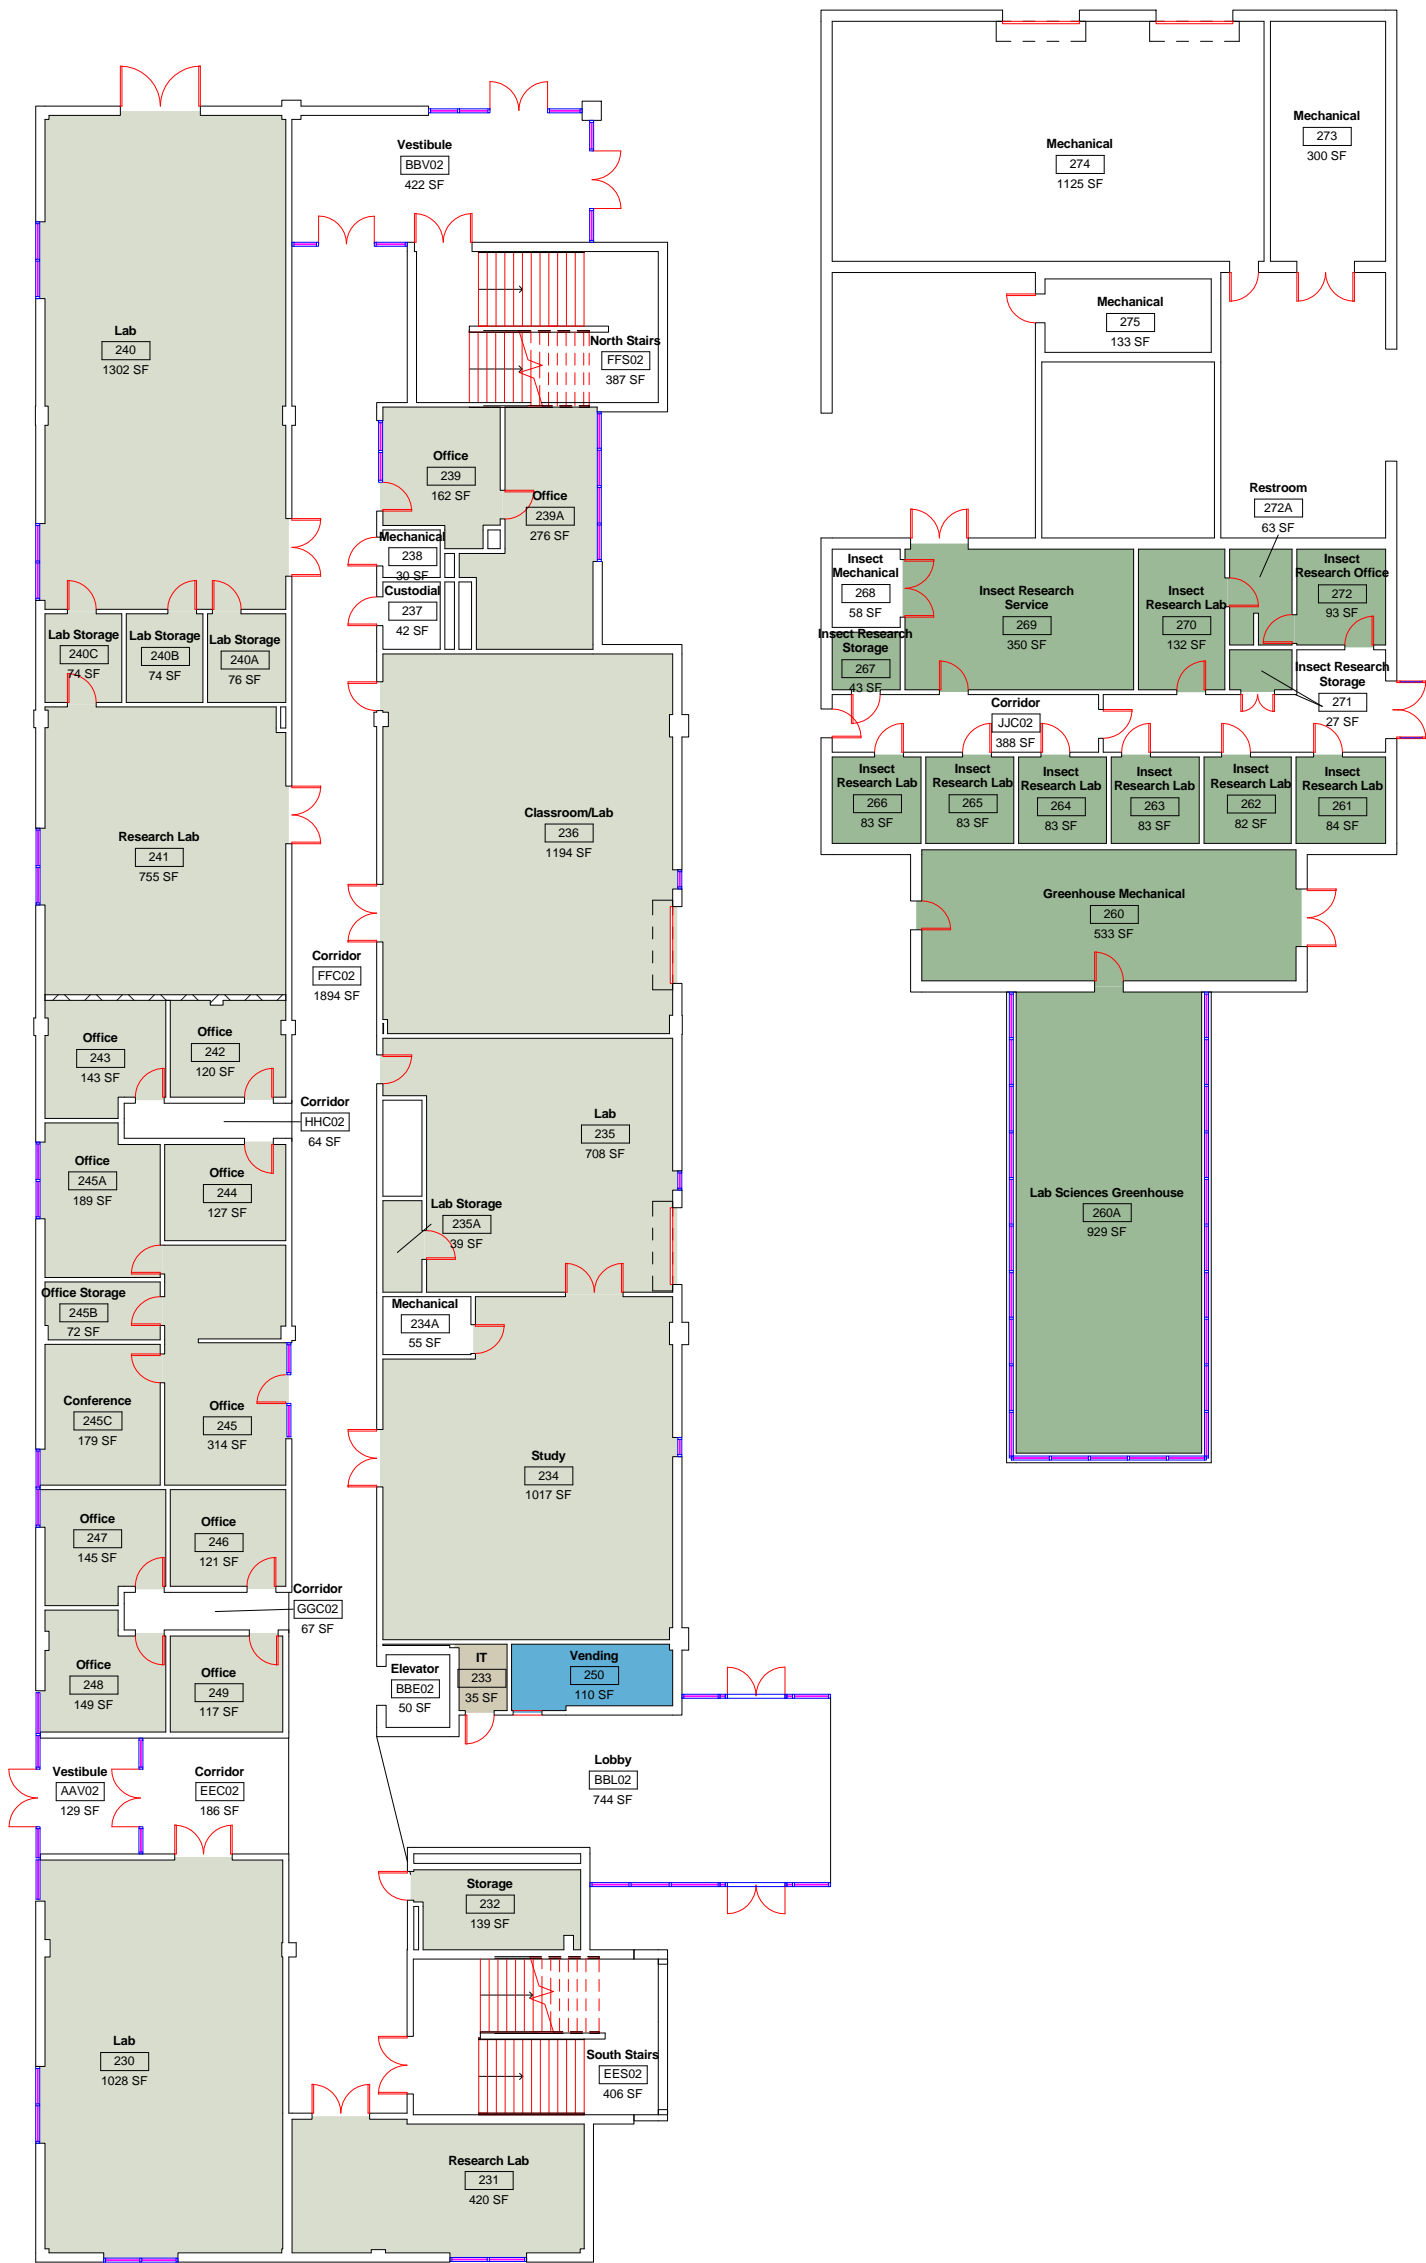

Department Legend

- Biology
- Chemistry
- Engineering
- ITS
- Science/Math

SM6

Lab Science West Level 1 Department Allocation

DWN	DATE
JRC	5/13/2014
REV.	DATE

SCALE: 1" = 20'-0"

Department Legend

- Biology
- Engineering
- Finance
- ITS

SM7

Lab Science West
Level 2 Department Allocation

DWN	DATE
JRC	5/13/2014
REV.	DATE

SCALE: 1" = 20'-0"

Department Legend

- Biology
- Chemistry
- ITS
- Science/Math

SM8

Lab Science West Level 3 Department Allocation

DWN	DATE
JRC	5/13/2014
REV.	DATE

SCALE: 1" = 20'-0"

Department Legend

- Biology
- ITS

SM9

Lab Science West Level 4 Department Allocation

DWN	DATE
JRC	5/13/2014
REV.	DATE

SCALE: 1" = 20'-0"

Department Legend

- Biology
- Chemistry
- Environmental Science
- ITS
- Science/Math

SM10

Lab Science West Level 5 Department Allocation

DWN	DATE
JRC	5/13/2014
REV.	DATE

SCALE: 1" = 20'-0"