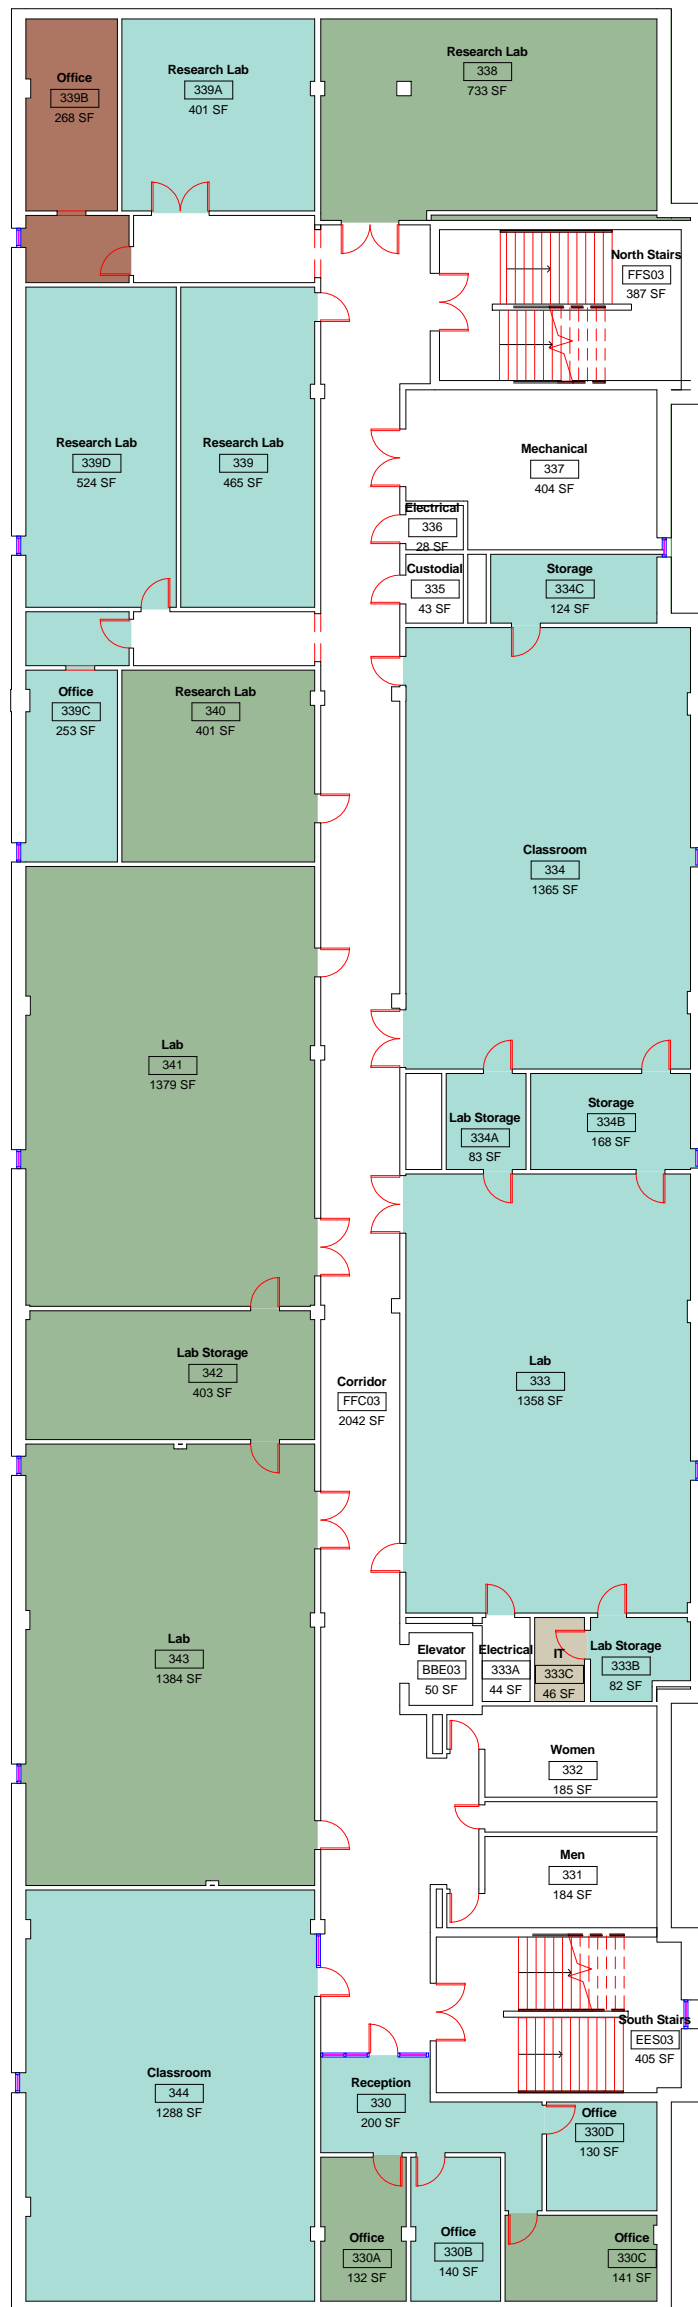

Department Legend

- Biology
- Chemistry
- Engineering
- ITS
- Science/Math

SM6

Lab Science West Level 1 Department Allocation

DWN	DATE
JRC	5/13/2014
REV.	DATE

SCALE: 1" = 20'-0"

Department Legend

- Biology
- Engineering
- Finance
- ITS

SM7

Lab Science West
Level 2 Department Allocation

DWN	DATE
JRC	5/13/2014
REV.	DATE

SCALE: 1" = 20'-0"

Department Legend

- Biology
- Chemistry
- ITS
- Science/Math

SM8

Lab Science West Level 3 Department Allocation

DWN	DATE
JRC	5/13/2014
REV.	DATE

SCALE: 1" = 20'-0"

Department Legend

- Biology
- ITS

SM9

Lab Science West Level 4 Department Allocation

DWN	DATE
JRC	5/13/2014
REV.	DATE

SCALE: 1" = 20'-0"

Department Legend

- Biology
- Chemistry
- Environmental Science
- ITS
- Science/Math

SM10

Lab Science West Level 5 Department Allocation

DWN	DATE
JRC	5/13/2014
REV.	DATE

SCALE: 1" = 20'-0"