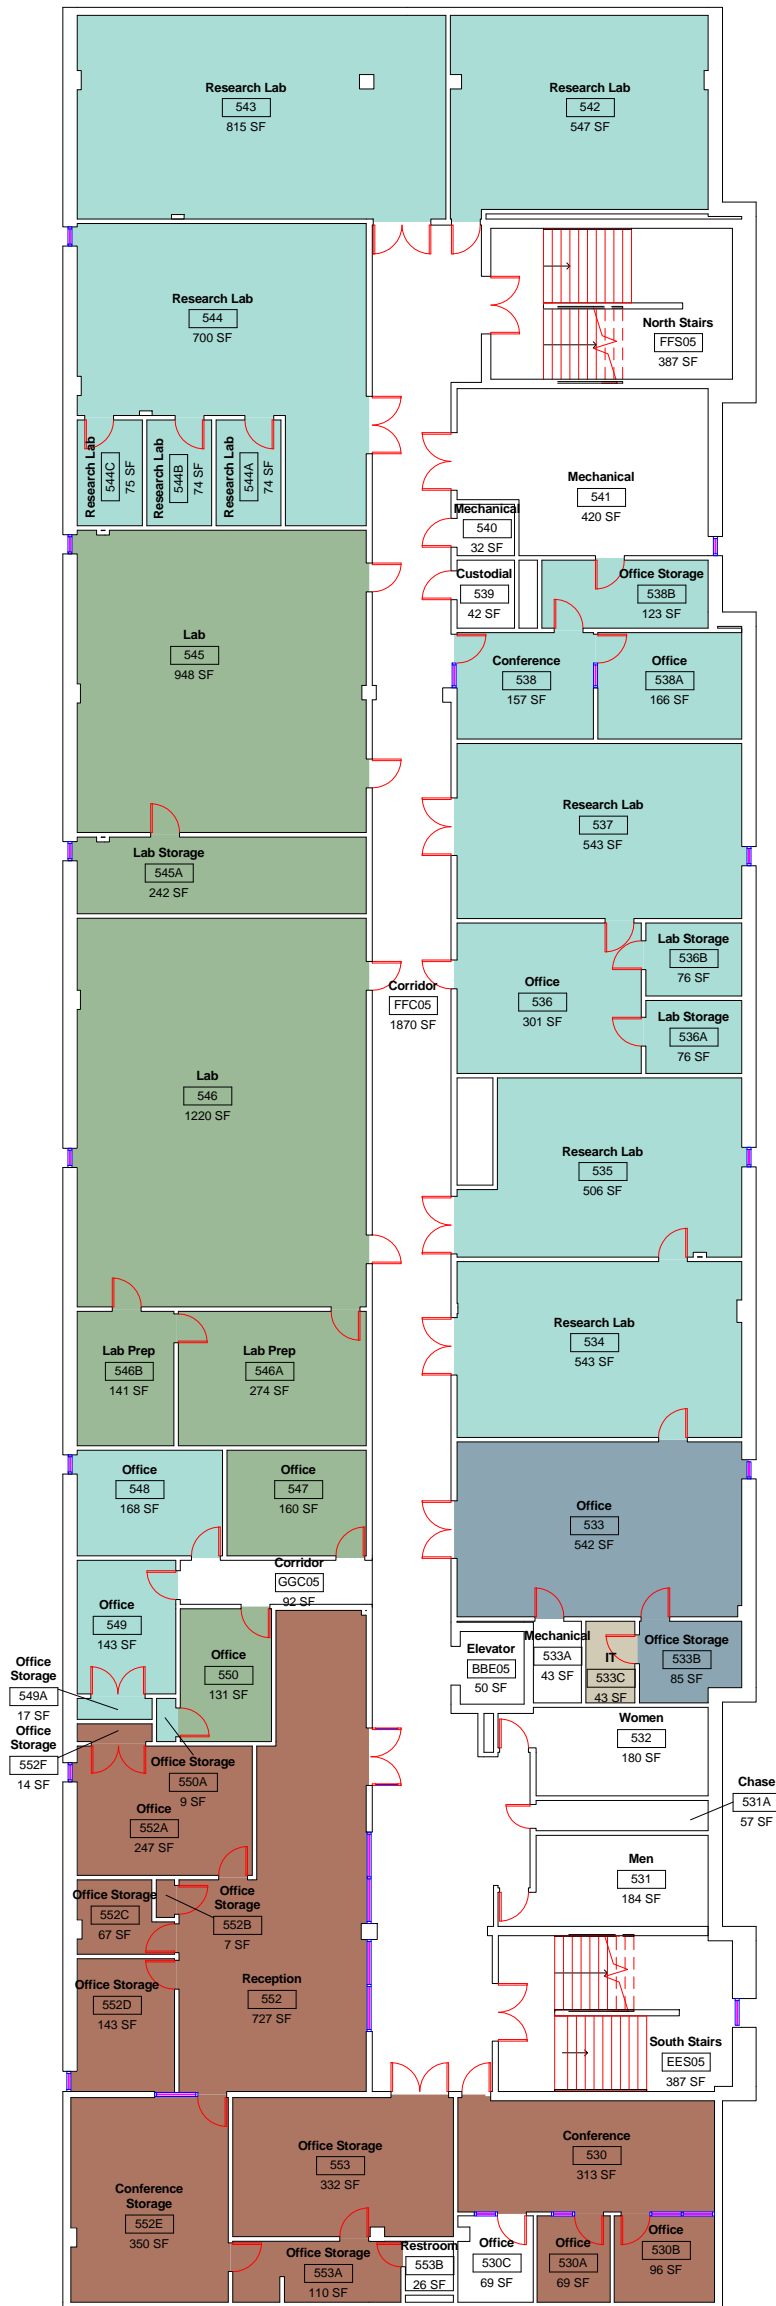

Department Legend

- Biology
- Chemistry
- Engineering
- ITS
- Science/Math

SM6

Lab Science West Level 1 Department Allocation

DWN	DATE
JRC	5/13/2014
REV.	DATE

SCALE: 1" = 20'-0"

Department Legend

- Biology
- Engineering
- Finance
- ITS

SM7

Lab Science West
Level 2 Department Allocation

DWN	DATE
JRC	5/13/2014
REV.	DATE

SCALE: 1" = 20'-0"

Department Legend

- Biology
- Chemistry
- ITS
- Science/Math

SM8

Lab Science West Level 3 Department Allocation

DWN	DATE
JRC	5/13/2014
REV.	DATE

SCALE: 1" = 20'-0"

Department Legend

- Biology
- ITS

SM9

Lab Science West Level 4 Department Allocation

DWN	DATE
JRC	5/13/2014
REV.	DATE

SCALE: 1" = 20'-0"

Department Legend

- Biology
- Chemistry
- Environmental Science
- ITS
- Science/Math

SM10

Lab Science West Level 5 Department Allocation

DWN	DATE
JRC	5/13/2014
REV.	DATE

SCALE: 1" = 20'-0"