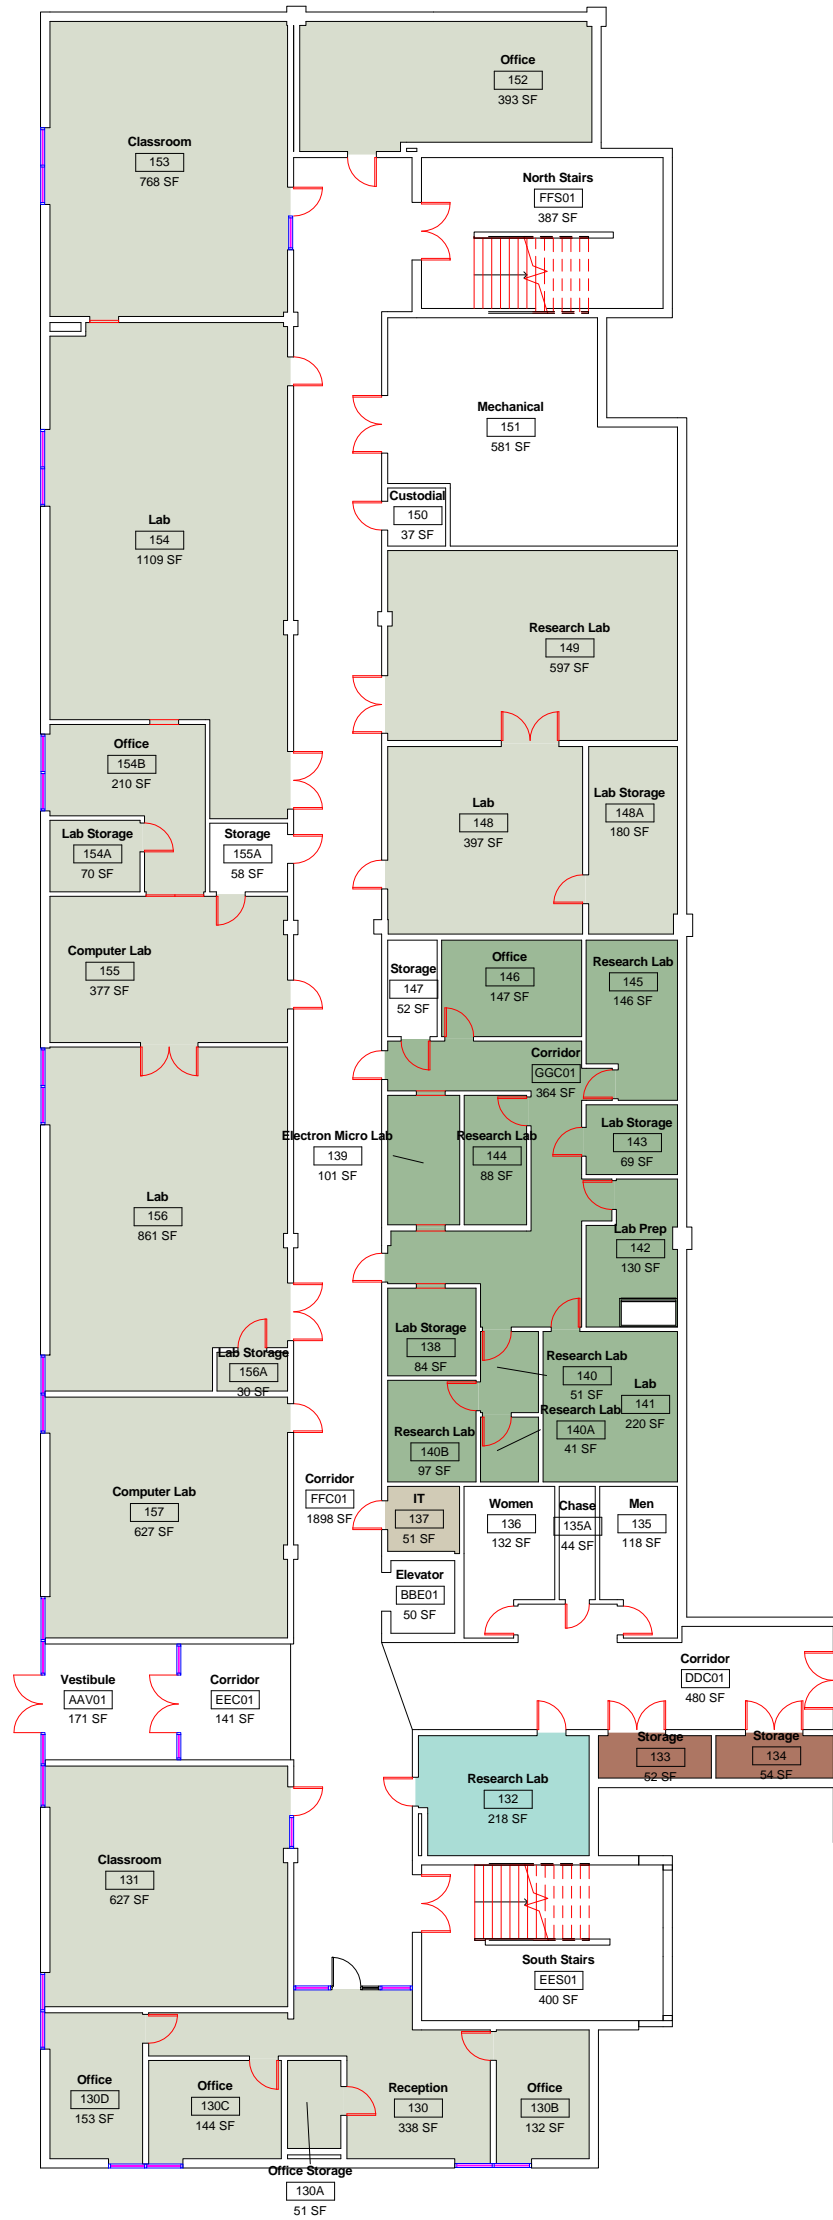

Department Legend

- Biology
- Chemistry
- Engineering
- ITS
- Science/Math

SM6

Lab Science West Level 1 Department Allocation

DWN	DATE
JRC	5/13/2014
REV.	DATE

SCALE: 1" = 20'-0"

Department Legend

- Biology
- Engineering
- Finance
- ITS

SM7

Lab Science West
Level 2 Department Allocation

DWN	DATE
JRC	5/13/2014
REV.	DATE

SCALE: 1" = 20'-0"

Department Legend

- Biology
- Chemistry
- ITS
- Science/Math

SM8

Lab Science West Level 3 Department Allocation

DWN	DATE
JRC	5/13/2014
REV.	DATE

SCALE: 1" = 20'-0"

Department Legend

- Biology
- ITS

SM9

Lab Science West Level 4 Department Allocation

DWN	DATE
JRC	5/13/2014
REV.	DATE

SCALE: 1" = 20'-0"

Department Legend

- Biology
- Chemistry
- Environmental Science
- ITS
- Science/Math

SM10

Lab Science West Level 5 Department Allocation

DWN	DATE
JRC	5/13/2014
REV.	DATE

SCALE: 1" = 20'-0"