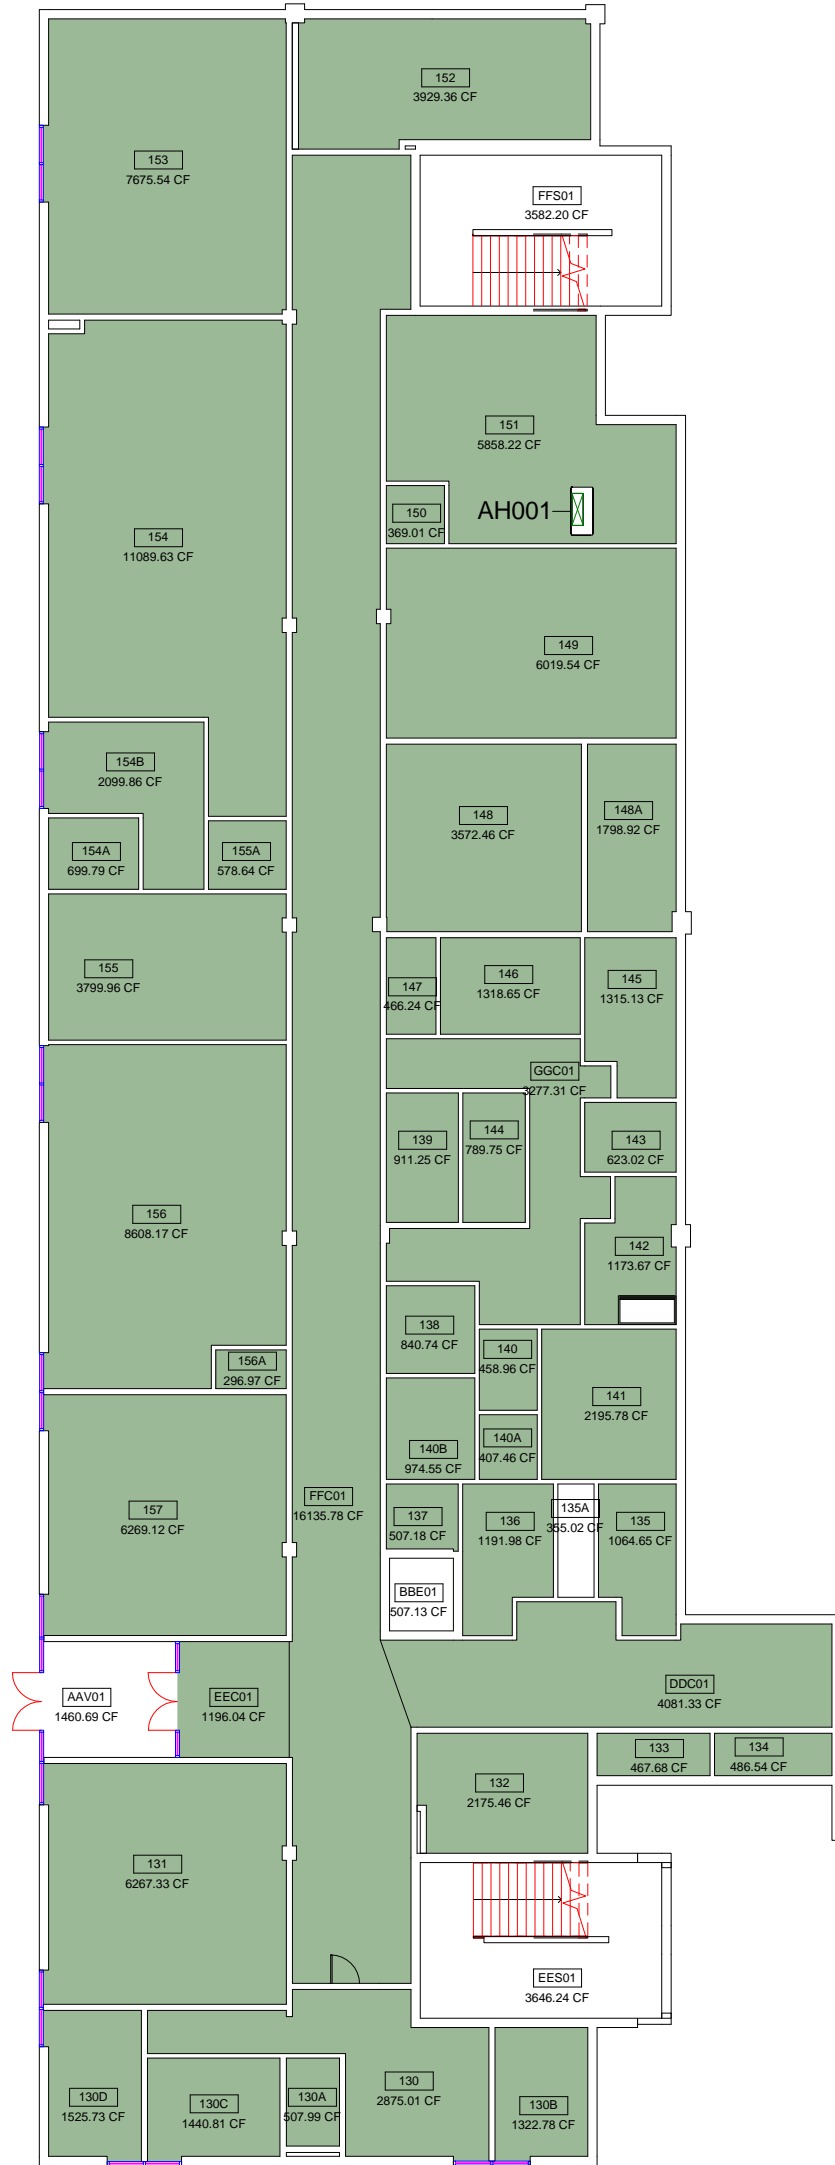

# Equipment Legend

AH001

M1

Lab Science West  
Level 1 HVAC Service Areas

DWN	DATE
STK	5/13/2014
REV.	DATE

SCALE: 1" = 20'-0"

# Equipment Legend

- AH002
- AH006

M2

Lab Science West  
Level 2 HVAC Service Areas

DWN	DATE
STK	5/13/2014
REV.	DATE

SCALE: 1" = 20'-0"

# Equipment Legend

AH002

M3

Lab Science West  
Level 3 HVAC Service Areas

DWN	DATE
STK	5/13/2014
REV.	DATE

SCALE: 1" = 20'-0"

# Equipment Legend

 AH003

M4

Lab Science West  
Level 4 HVAC Service Areas

DWN	DATE
STK	5/13/2014
REV.	DATE

SCALE: 1" = 20'-0"