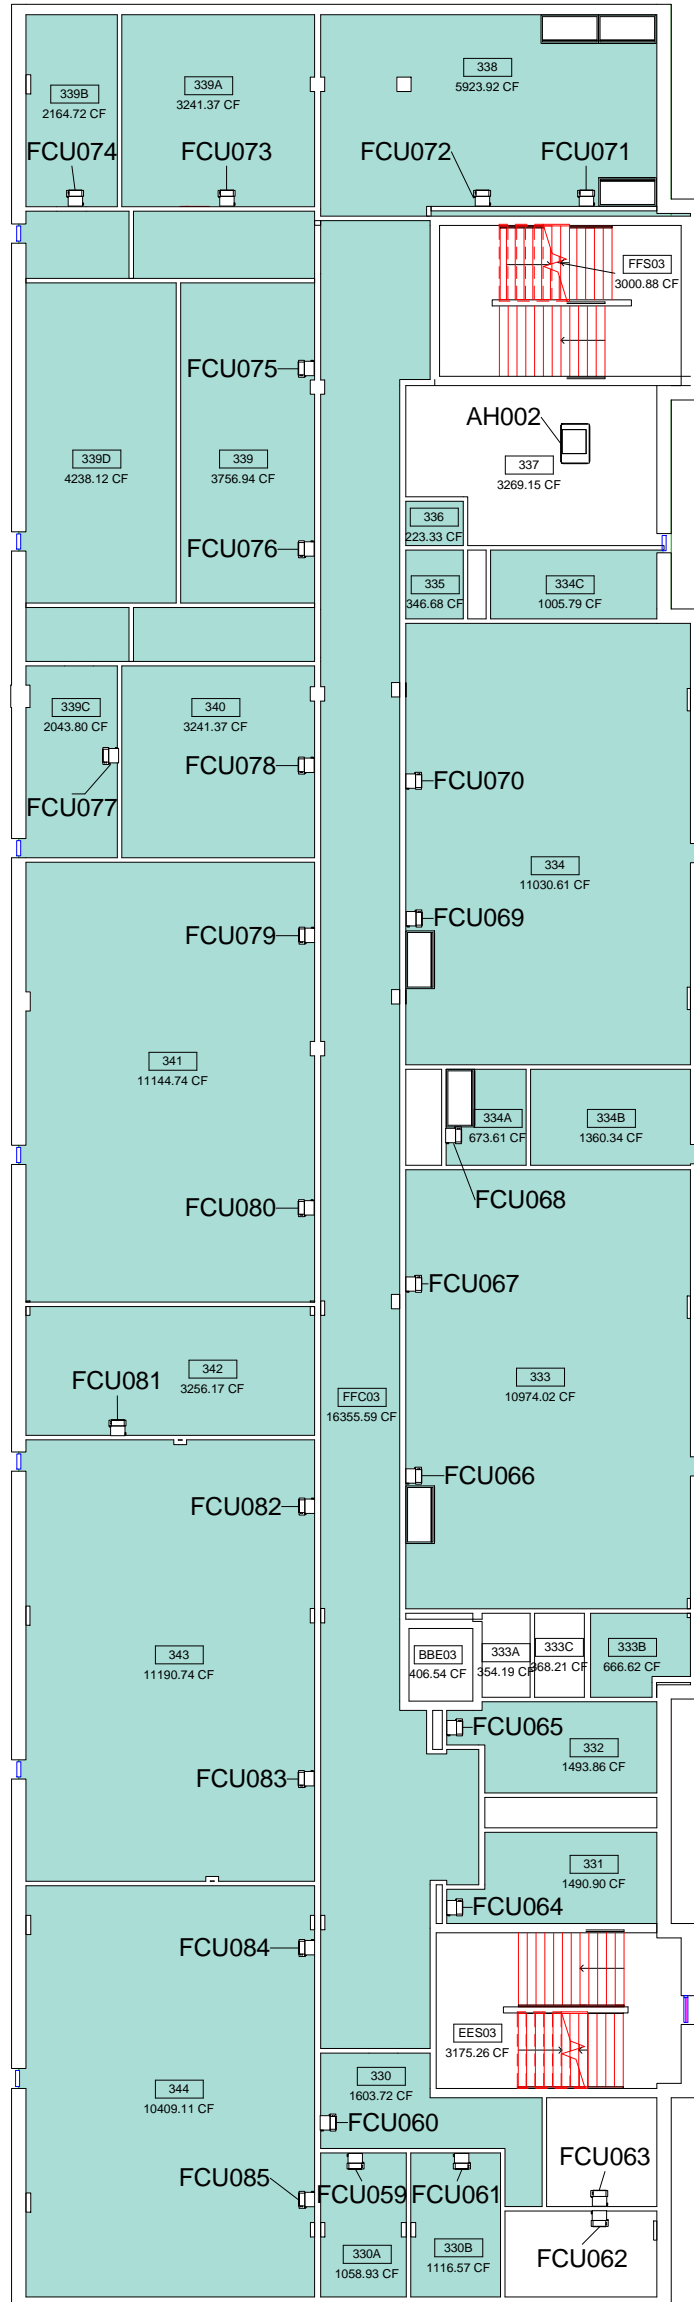

# Equipment Legend

AH001

M1

Lab Science West  
Level 1 HVAC Service Areas

DWN	DATE
STK	5/13/2014
REV.	DATE

SCALE: 1" = 20'-0"

# Equipment Legend

- AH002
- AH006

M2

Lab Science West  
Level 2 HVAC Service Areas

DWN	DATE
STK	5/13/2014
REV.	DATE

SCALE: 1" = 20'-0"

# Equipment Legend

AH002

M3

Lab Science West  
Level 3 HVAC Service Areas

DWN	DATE
STK	5/13/2014
REV.	DATE

SCALE: 1" = 20'-0"

# Equipment Legend

 AH003

M4

Lab Science West  
Level 4 HVAC Service Areas

DWN	DATE
STK	5/13/2014
REV.	DATE

SCALE: 1" = 20'-0"