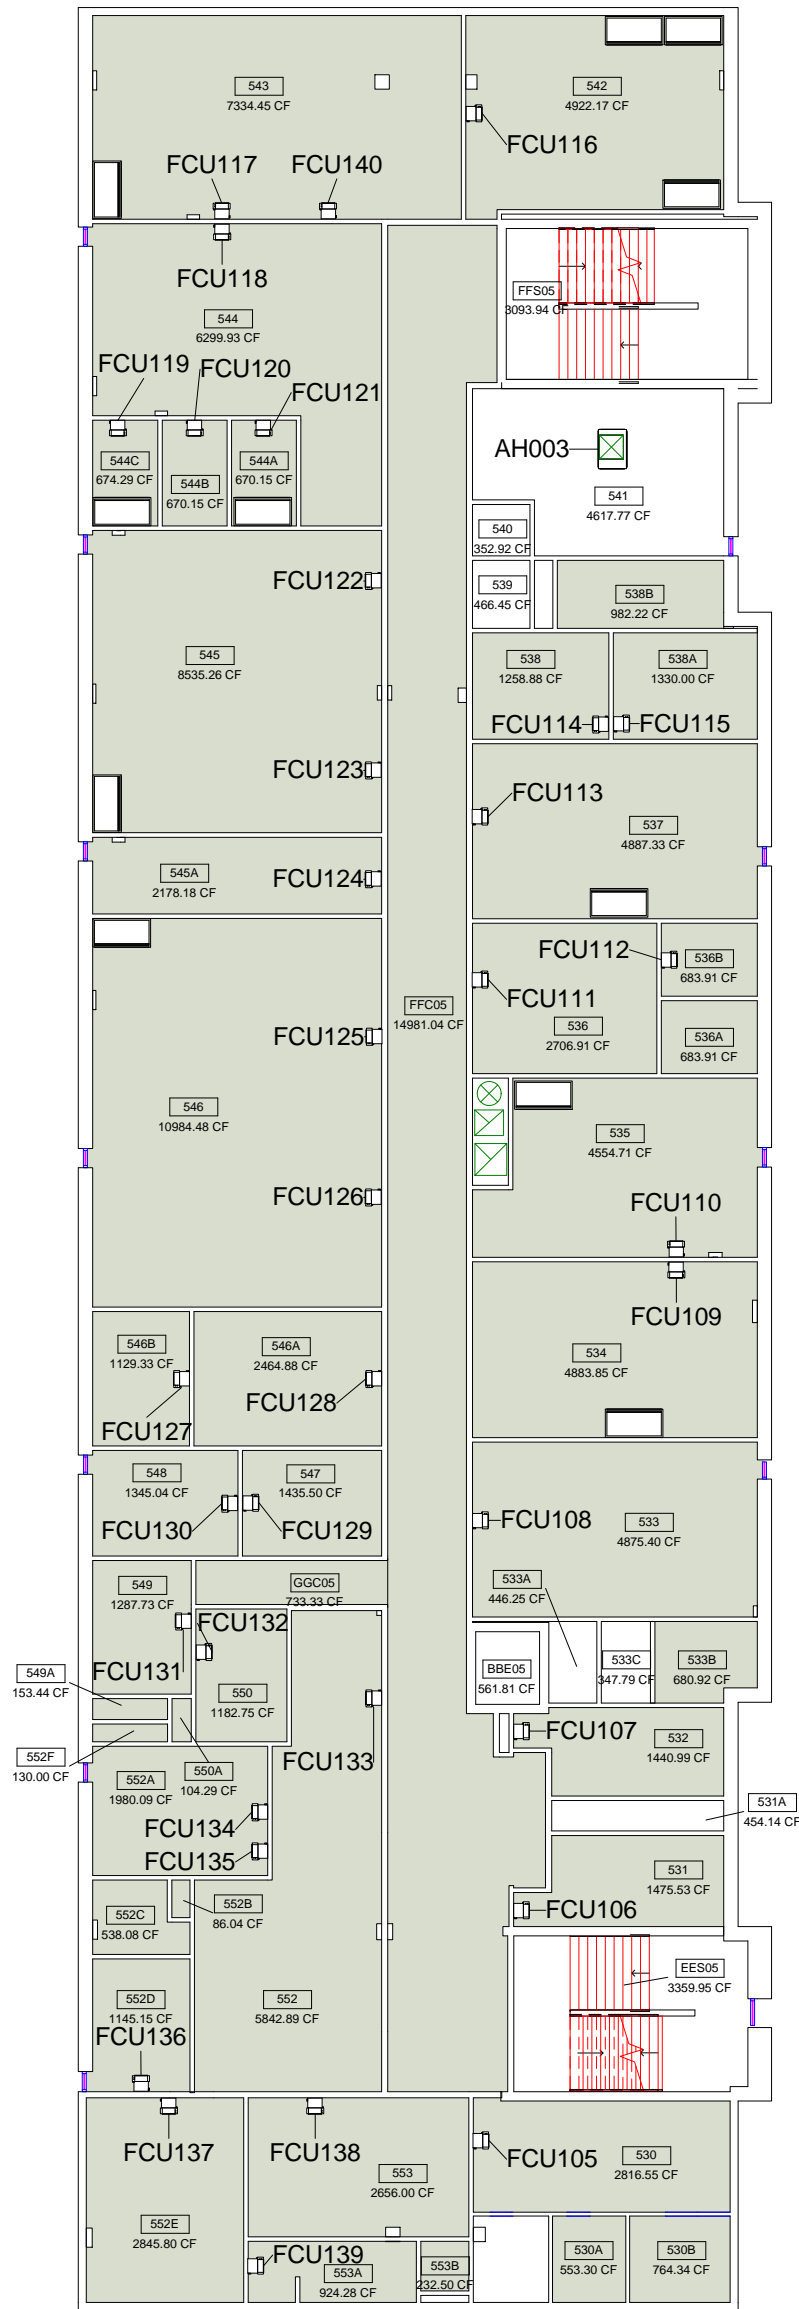

# Equipment Legend

AH001

M1

Lab Science West  
Level 1 HVAC Service Areas

DWN	DATE
STK	5/13/2014
REV.	DATE

SCALE: 1" = 20'-0"

# Equipment Legend

AH002

M3

Lab Science West  
Level 3 HVAC Service Areas

DWN	DATE
STK	5/13/2014
REV.	DATE

SCALE: 1" = 20'-0"

# Equipment Legend

 AH003

M4

Lab Science West  
Level 4 HVAC Service Areas

DWN	DATE
STK	5/13/2014
REV.	DATE

SCALE: 1" = 20'-0"

# Equipment Legend

AH003

M5

Lab Science West  
Level 5 HVAC Service Areas

DWN	DATE
STK	5/13/2014
REV.	DATE

SCALE: 1" = 20'-0"