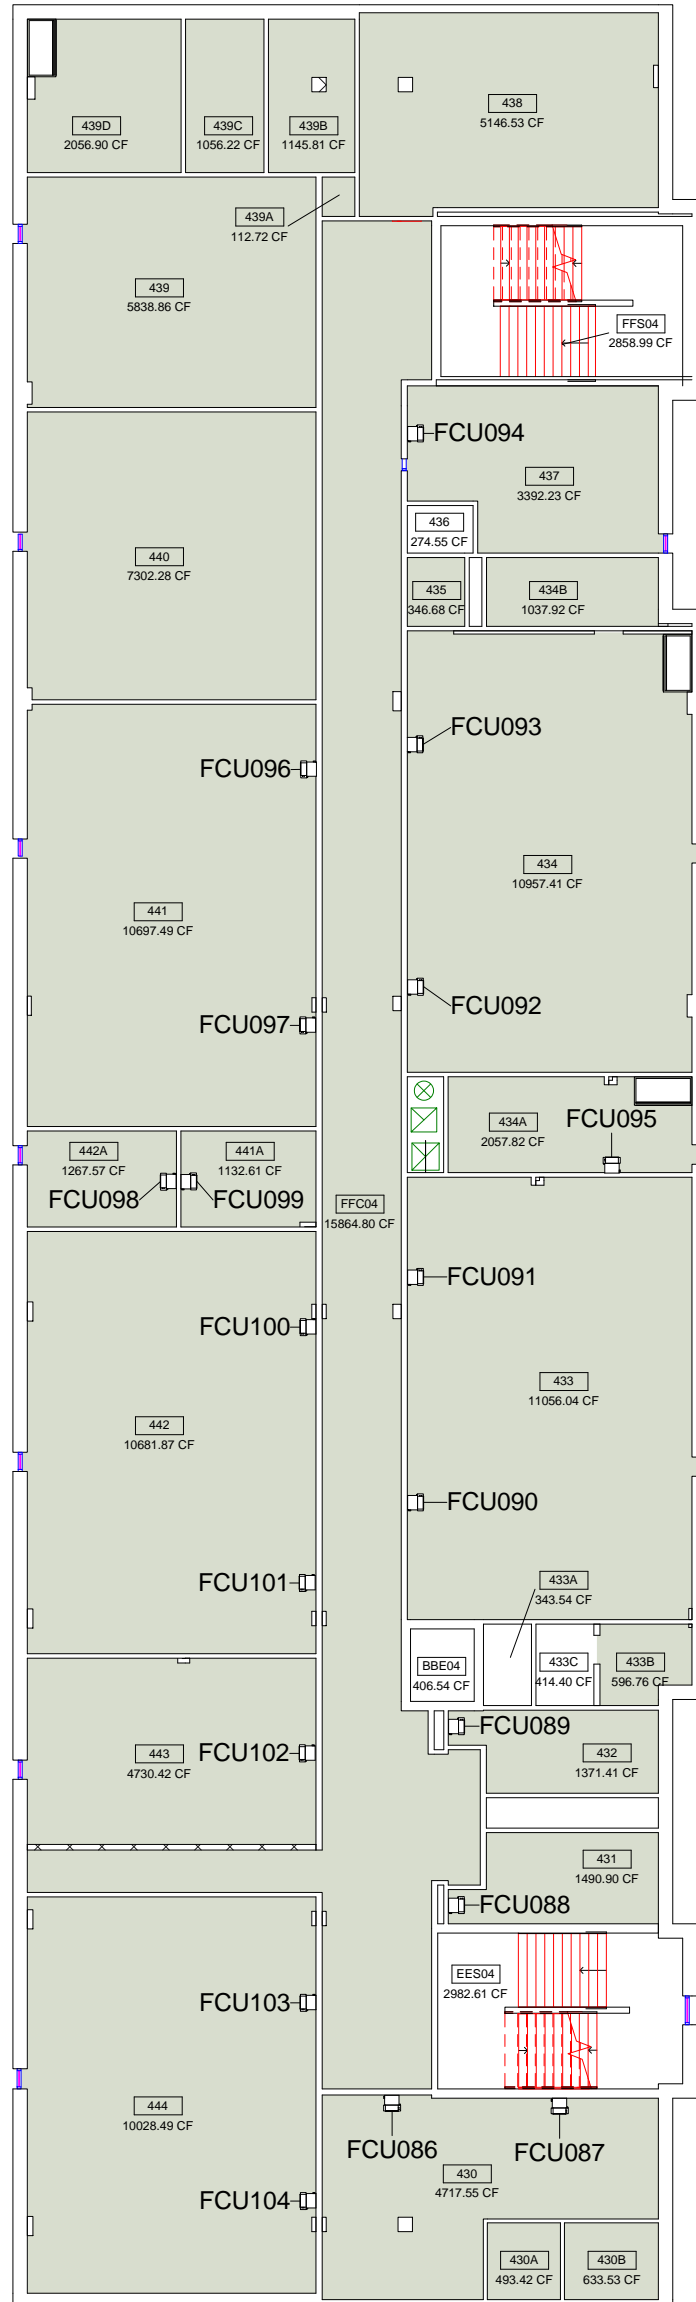

# Equipment Legend

AH001

M1

Lab Science West  
Level 1 HVAC Service Areas

DWN	DATE
STK	5/13/2014
REV.	DATE

SCALE: 1" = 20'-0"

# Equipment Legend

- AH002
- AH006

M2

Lab Science West  
Level 2 HVAC Service Areas

DWN	DATE
STK	5/13/2014
REV.	DATE

SCALE: 1" = 20'-0"

# Equipment Legend

AH002

M3

Lab Science West  
Level 3 HVAC Service Areas

DWN	DATE
STK	5/13/2014
REV.	DATE

SCALE: 1" = 20'-0"

# Equipment Legend

 AH003

M4

Lab Science West  
Level 4 HVAC Service Areas

DWN	DATE
STK	5/13/2014
REV.	DATE

SCALE: 1" = 20'-0"