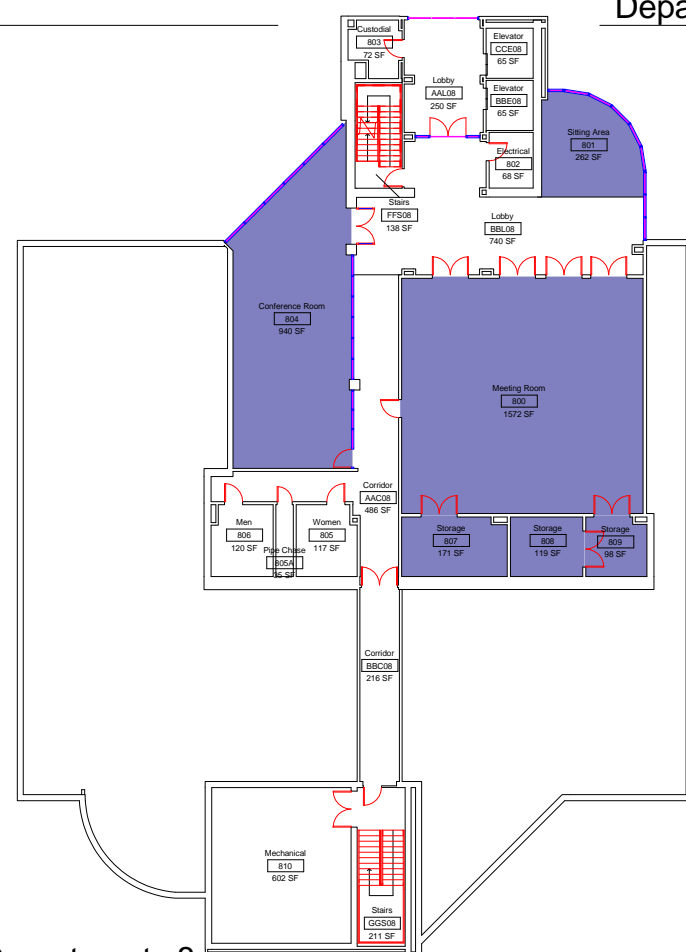

SM-6

SCALE: 1/32" = 1'-0"

DWN	DATE
Author	5-13-14
REV.	DATE

Department Legend

- Heritage Studies
- ITTC
- Library

Dean B. Ellis Library

Level 3 Department Allocation

SM-7

Departments 4

Departments 5

Departments 6

Departments 7

Departments 8

Department Legend

- Archives & Special Collections
- Facilities Management
- Graduate School
- Heritage Studies
- IT Services
- ITTC
- Library
- Research & Tech Transfer
- Sponsored Programs Acct

SCALE: 1/32" = 1'-0"

DWN	DATE
Author	5-13-14
REV.	DATE

Dean B. Ellis Library
Level 4 - 8 Department Allocation

SM-8