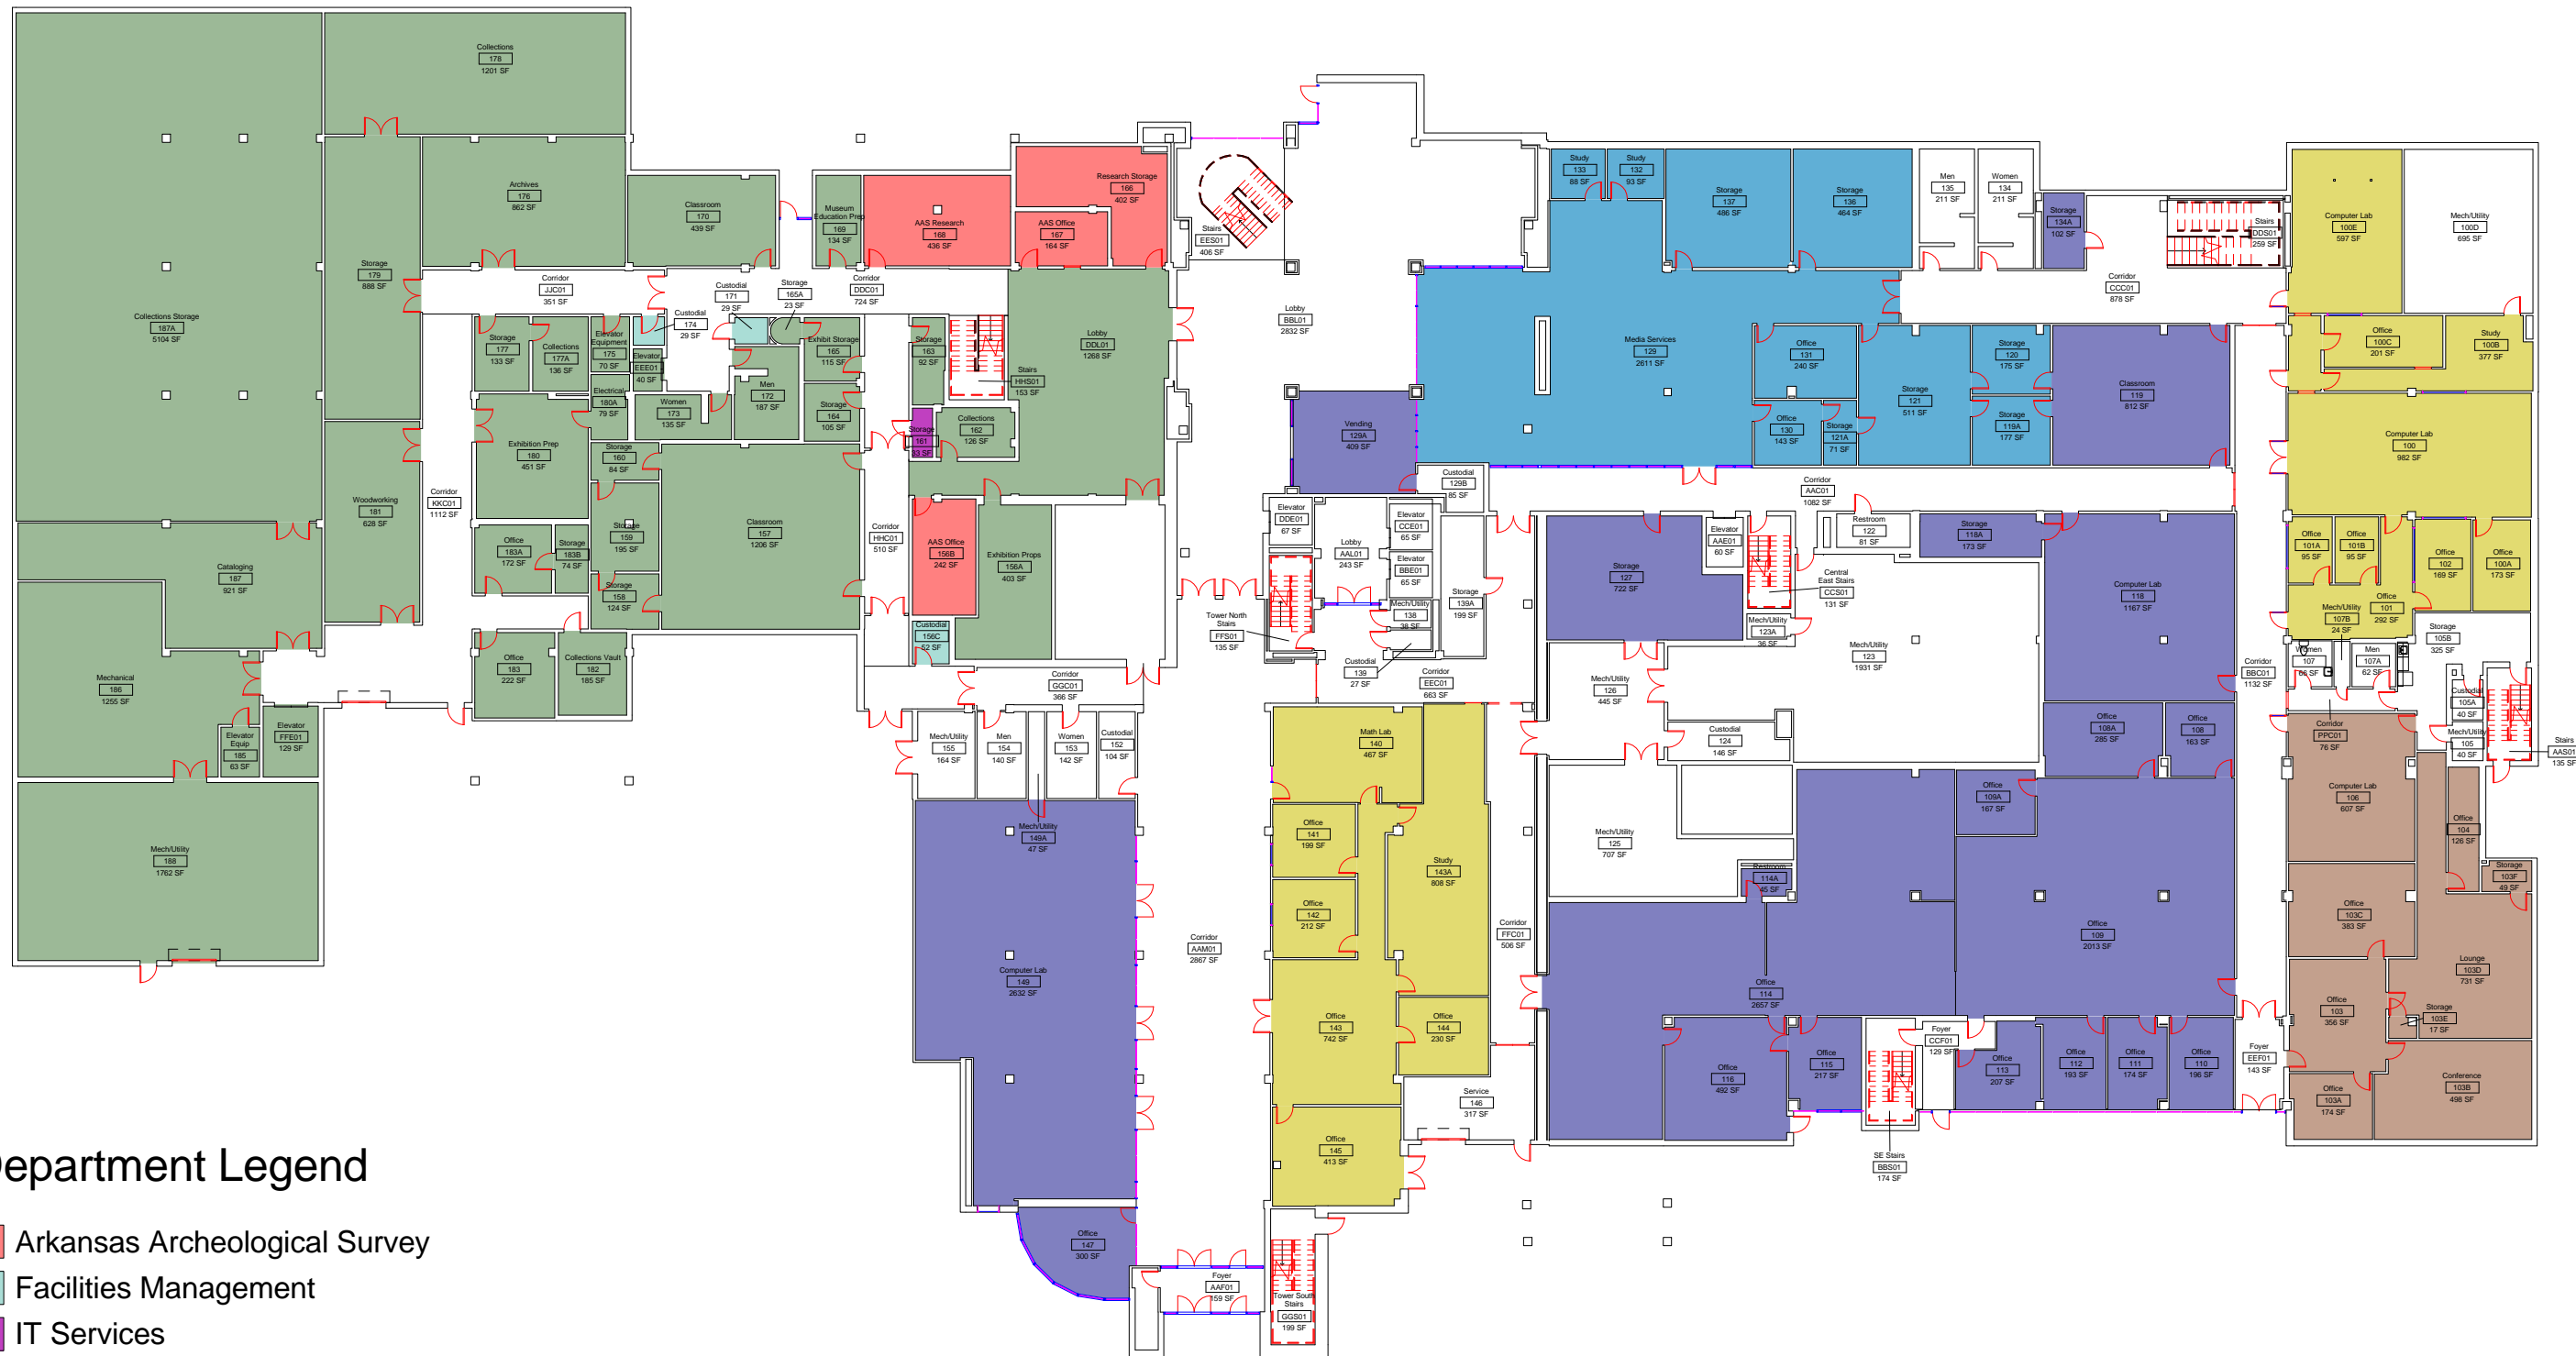

SCALE: 1/32" = 1'-0"

DWN	DATE
Author	5-13-14
REV.	DATE

Department Legend

- Arkansas Archeological Survey
- Facilities Management
- IT Services
- Learning Support Services
- Library
- Media Services
- Museum
- The Honors College

Dean B. Ellis Library
Level 1 Department Allocation

SM-5

SCALE: 1/32" = 1'-0"

DWN	DATE
Author	5-13-14
REV.	DATE

Department Legend

- Center for Digital Initiatives
- Library
- Museum

Dean B. Ellis Library

Level 2 Department Allocation

SM-6

SCALE: 1/32" = 1'-0"

DWN	DATE
Author	5-13-14
REV.	DATE

Department Legend

- Heritage Studies
- ITTC
- Library

Dean B. Ellis Library

Level 3 Department Allocation

SM-7