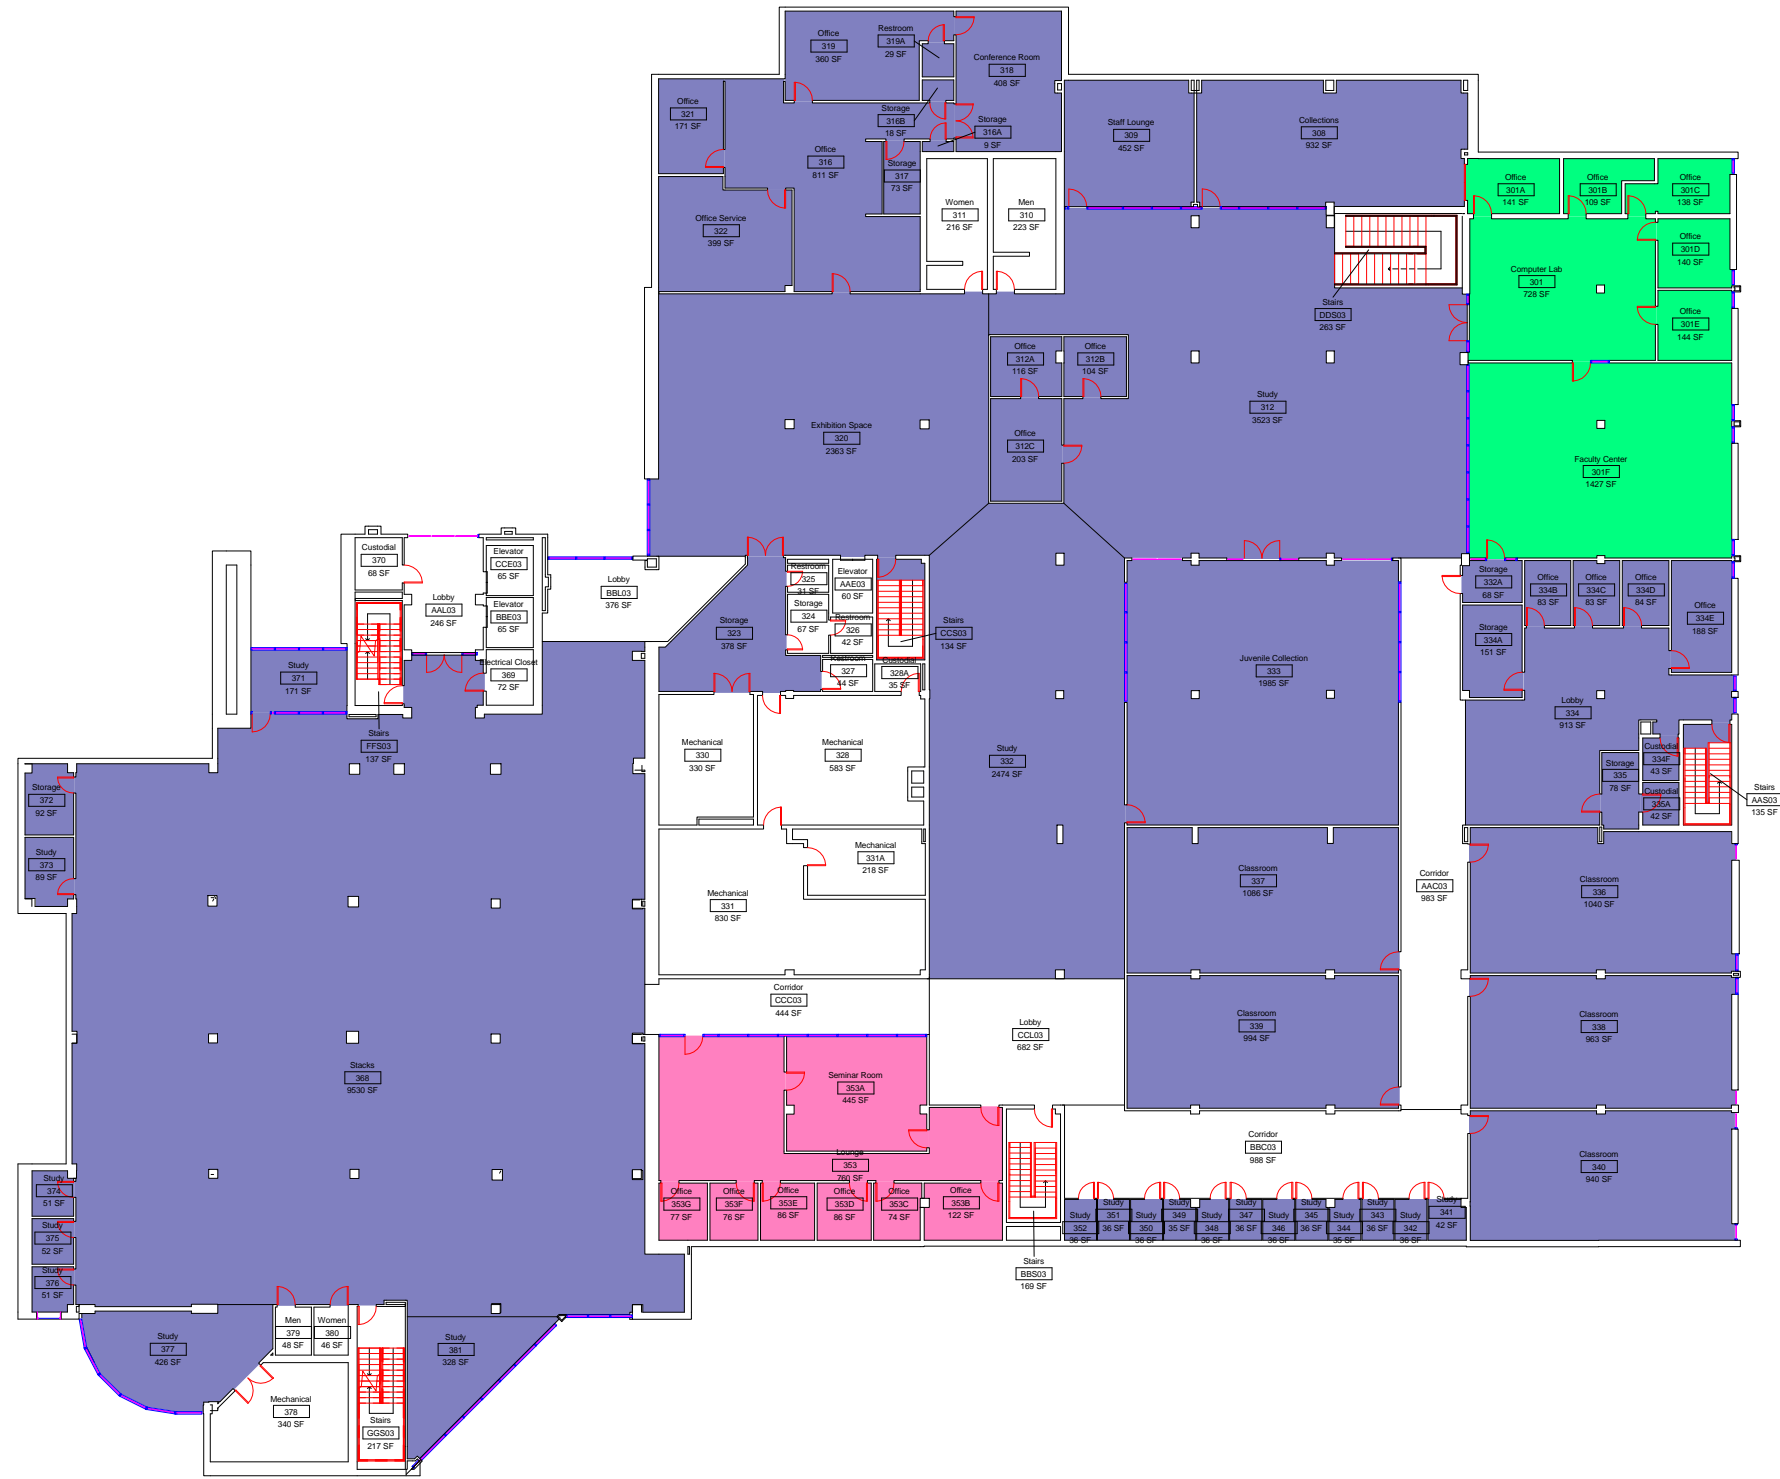

Dean B. Ellis Library
Level 1 Department Allocation

SM-5

SCALE: 1/32" = 1'-0"

DWN	DATE
Author	5-13-14
REV.	DATE

Department Legend

- Center for Digital Initiatives
- Library
- Museum

Dean B. Ellis Library

Level 2 Department Allocation

SM-6

SCALE: 1/32" = 1'-0"

DWN	DATE
Author	5-13-14
REV.	DATE

Department Legend

- Heritage Studies
- ITTC
- Library

Dean B. Ellis Library

Level 3 Department Allocation

SM-7