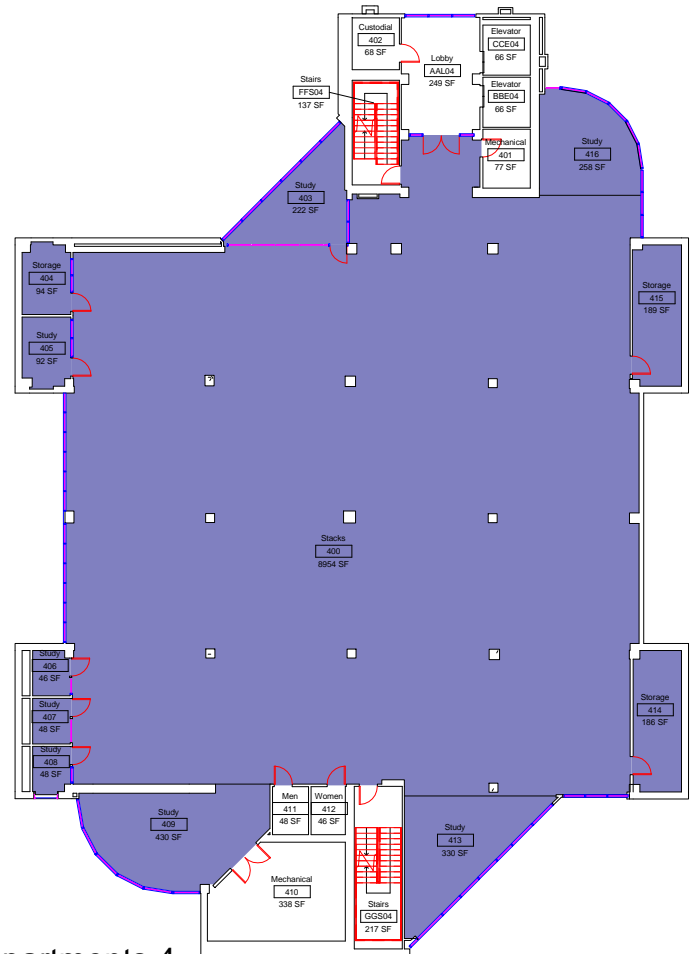

Dean B. Ellis Library
Level 1 Department Allocation

SM-5

SCALE: 1/32" = 1'-0"

DWN	DATE
Author	5-13-14
REV.	DATE

Department Legend

- Center for Digital Initiatives
- Library
- Museum

Dean B. Ellis Library

Level 2 Department Allocation

SM-6

SCALE: 1/32" = 1'-0"

DWN	DATE
Author	5-13-14
REV.	DATE

Department Legend

- Heritage Studies
- ITTC
- Library

Dean B. Ellis Library

Level 3 Department Allocation

SM-7

SCALE: 1/32" = 1'-0"

DWN	DATE
Author	5-13-14
REV.	DATE

Dean B. Ellis Library
Level 4 - 8 Department Allocation

SM-8