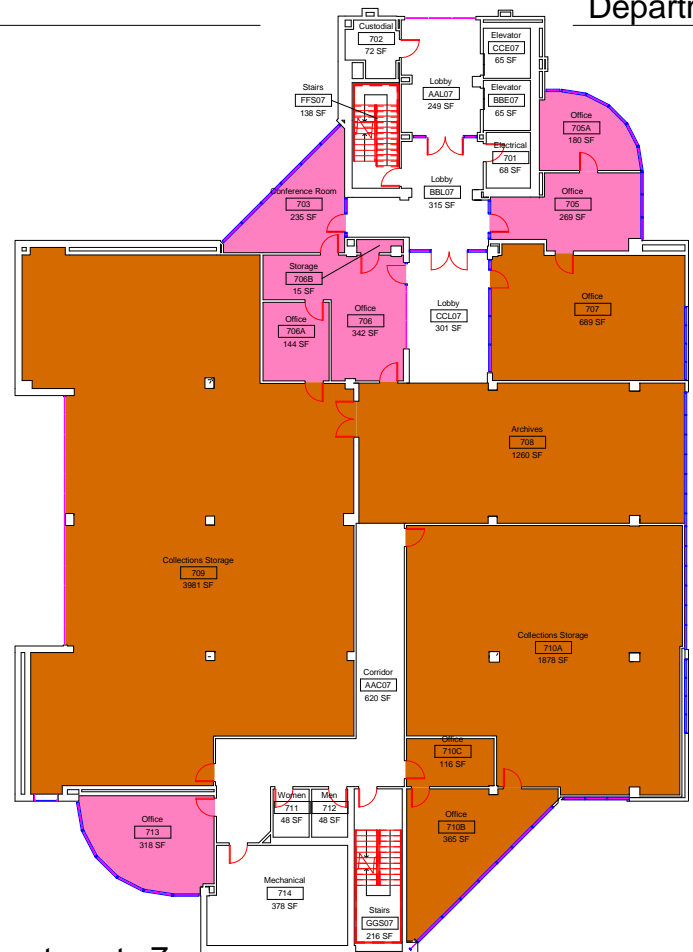

Dean B. Ellis Library
Level 1 Department Allocation

SM-5

SCALE: 1/32" = 1'-0"

DWN	DATE
Author	5-13-14
REV.	DATE

Department Legend

- Center for Digital Initiatives
- Library
- Museum

Dean B. Ellis Library

Level 2 Department Allocation

SM-6

SCALE: 1/32" = 1'-0"

DWN	DATE
Author	5-13-14
REV.	DATE

Department Legend

- Heritage Studies
- ITTC
- Library

Dean B. Ellis Library

Level 3 Department Allocation

SM-7

Departments 4

Departments 5

Departments 6

Departments 7

Departments 8

Department Legend

- Archives & Special Collections
- Facilities Management
- Graduate School
- Heritage Studies
- IT Services
- ITTC
- Library
- Research & Tech Transfer
- Sponsored Programs Acct

SCALE: 1/32" = 1'-0"

DWN	DATE
Author	5-13-14
REV.	DATE

Dean B. Ellis Library
Level 4 - 8 Department Allocation

SM-8