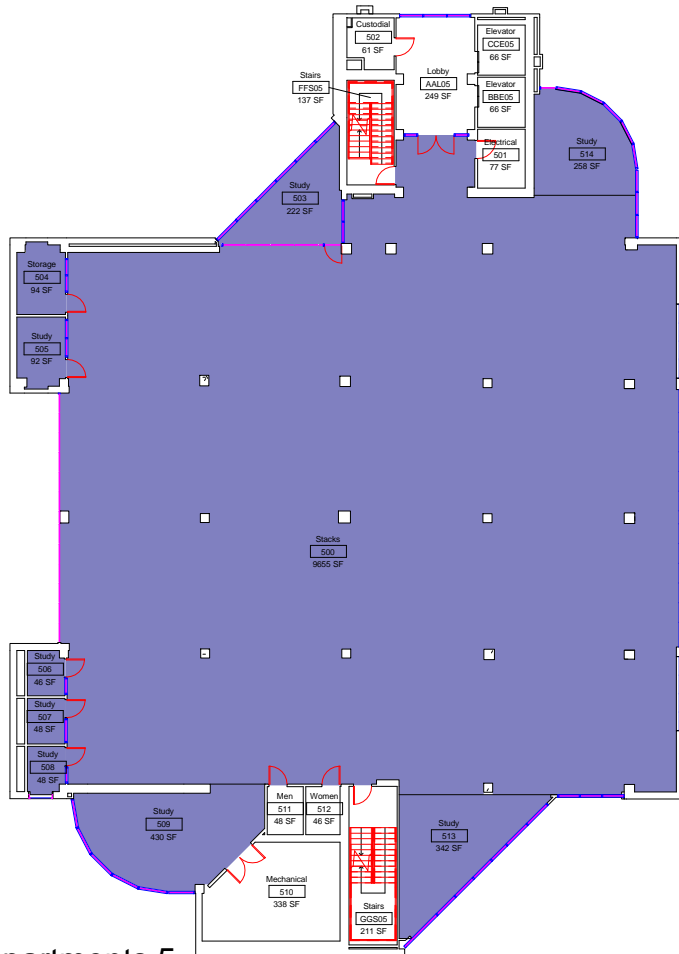

Departments 5