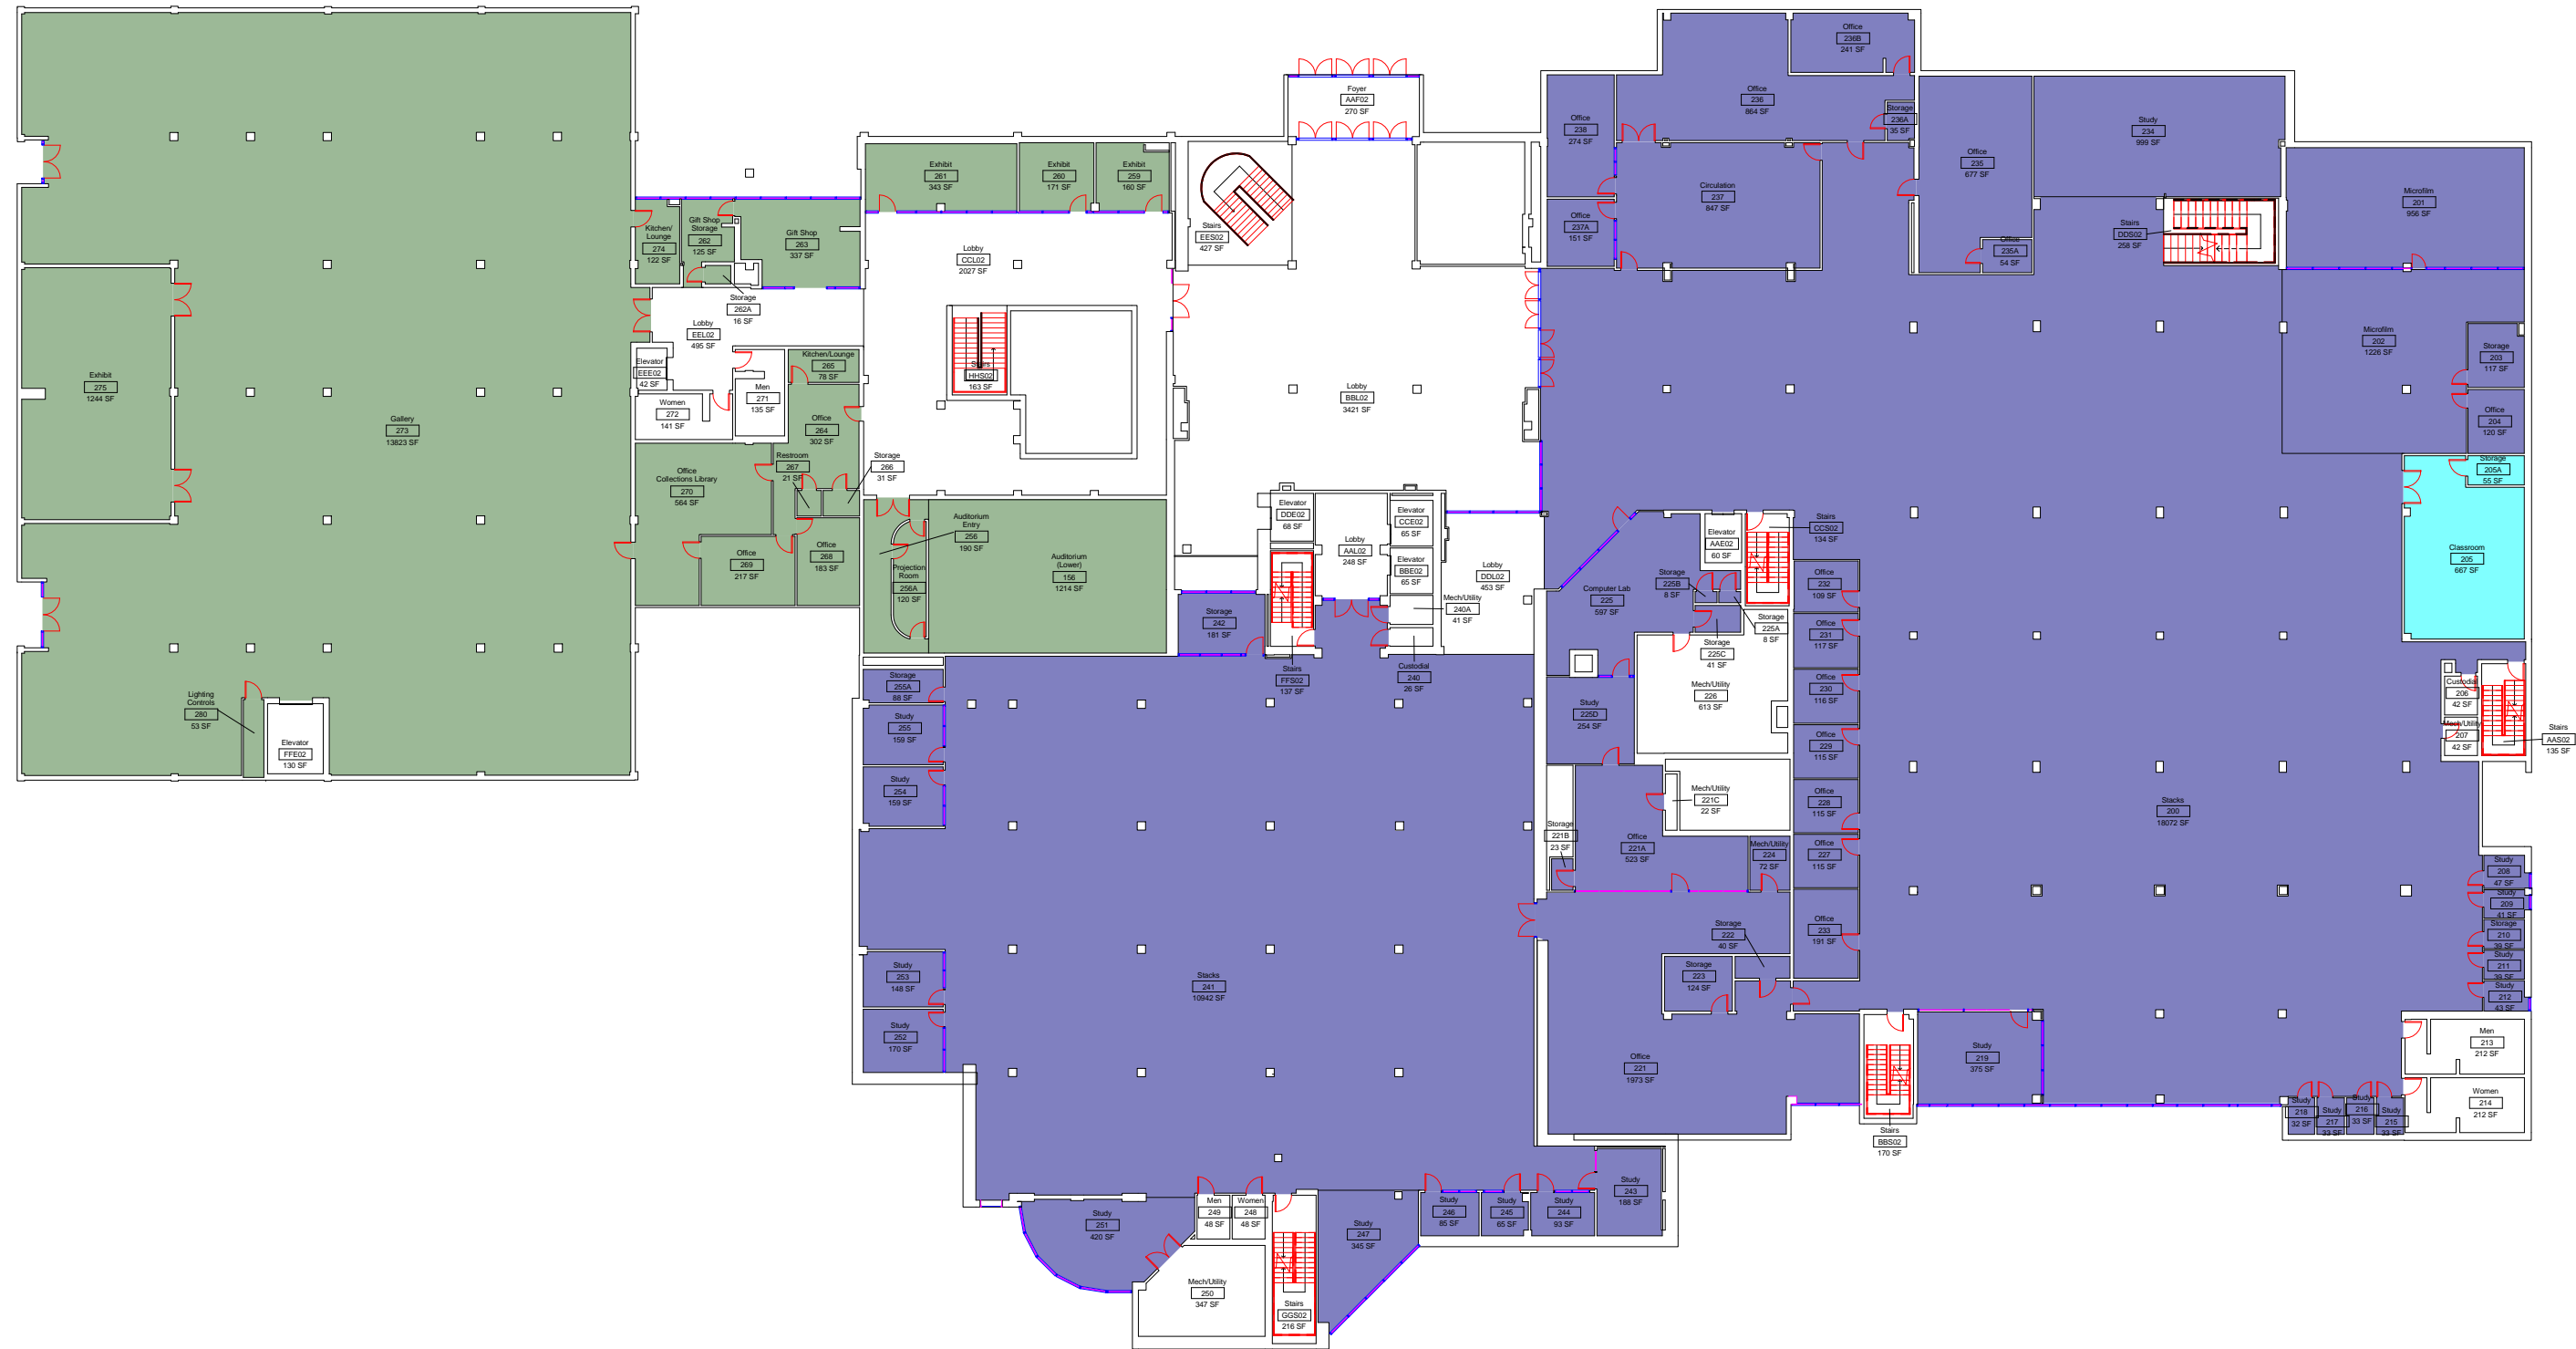

Dean B. Ellis Library
Level 1 Department Allocation

SM-5

SCALE: 1/32" = 1'-0"

DWN	DATE
Author	5-13-14
REV.	DATE

Department Legend

- Center for Digital Initiatives
- Library
- Museum

Dean B. Ellis Library

Level 2 Department Allocation

SM-6

SCALE: 1/32" = 1'-0"

DWN	DATE
Author	5-13-14
REV.	DATE

Department Legend

- Heritage Studies
- ITTC
- Library

Dean B. Ellis Library

Level 3 Department Allocation

SM-7