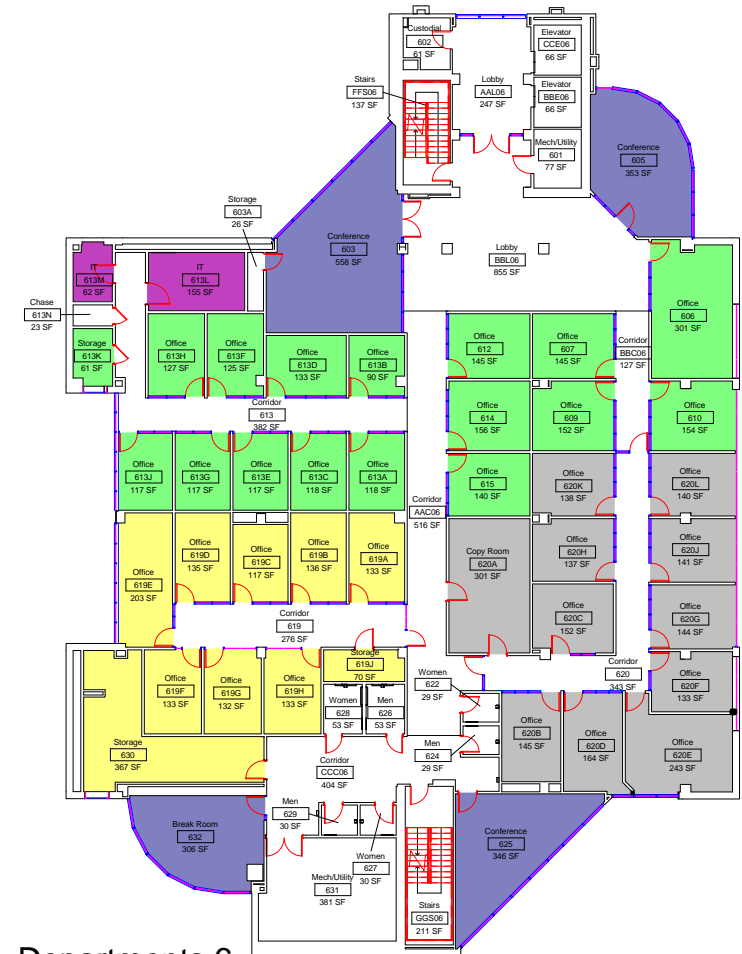

Dean B. Ellis Library
Level 1 Department Allocation

SM-5

SCALE: 1/32" = 1'-0"

DWN	DATE
Author	5-13-14
REV.	DATE

Department Legend

- Center for Digital Initiatives
- Library
- Museum

Dean B. Ellis Library

Level 2 Department Allocation

SM-6

SCALE: 1/32" = 1'-0"

DWN	DATE
Author	5-13-14
REV.	DATE

Department Legend

- Heritage Studies
- ITTC
- Library

Dean B. Ellis Library

Level 3 Department Allocation

SM-7

Departments 4

Departments 5

Departments 6

Departments 7

Departments 8

Department Legend

- Archives & Special Collections
- Facilities Management
- Graduate School
- Heritage Studies
- IT Services
- ITTC
- Library
- Research & Tech Transfer
- Sponsored Programs Acct