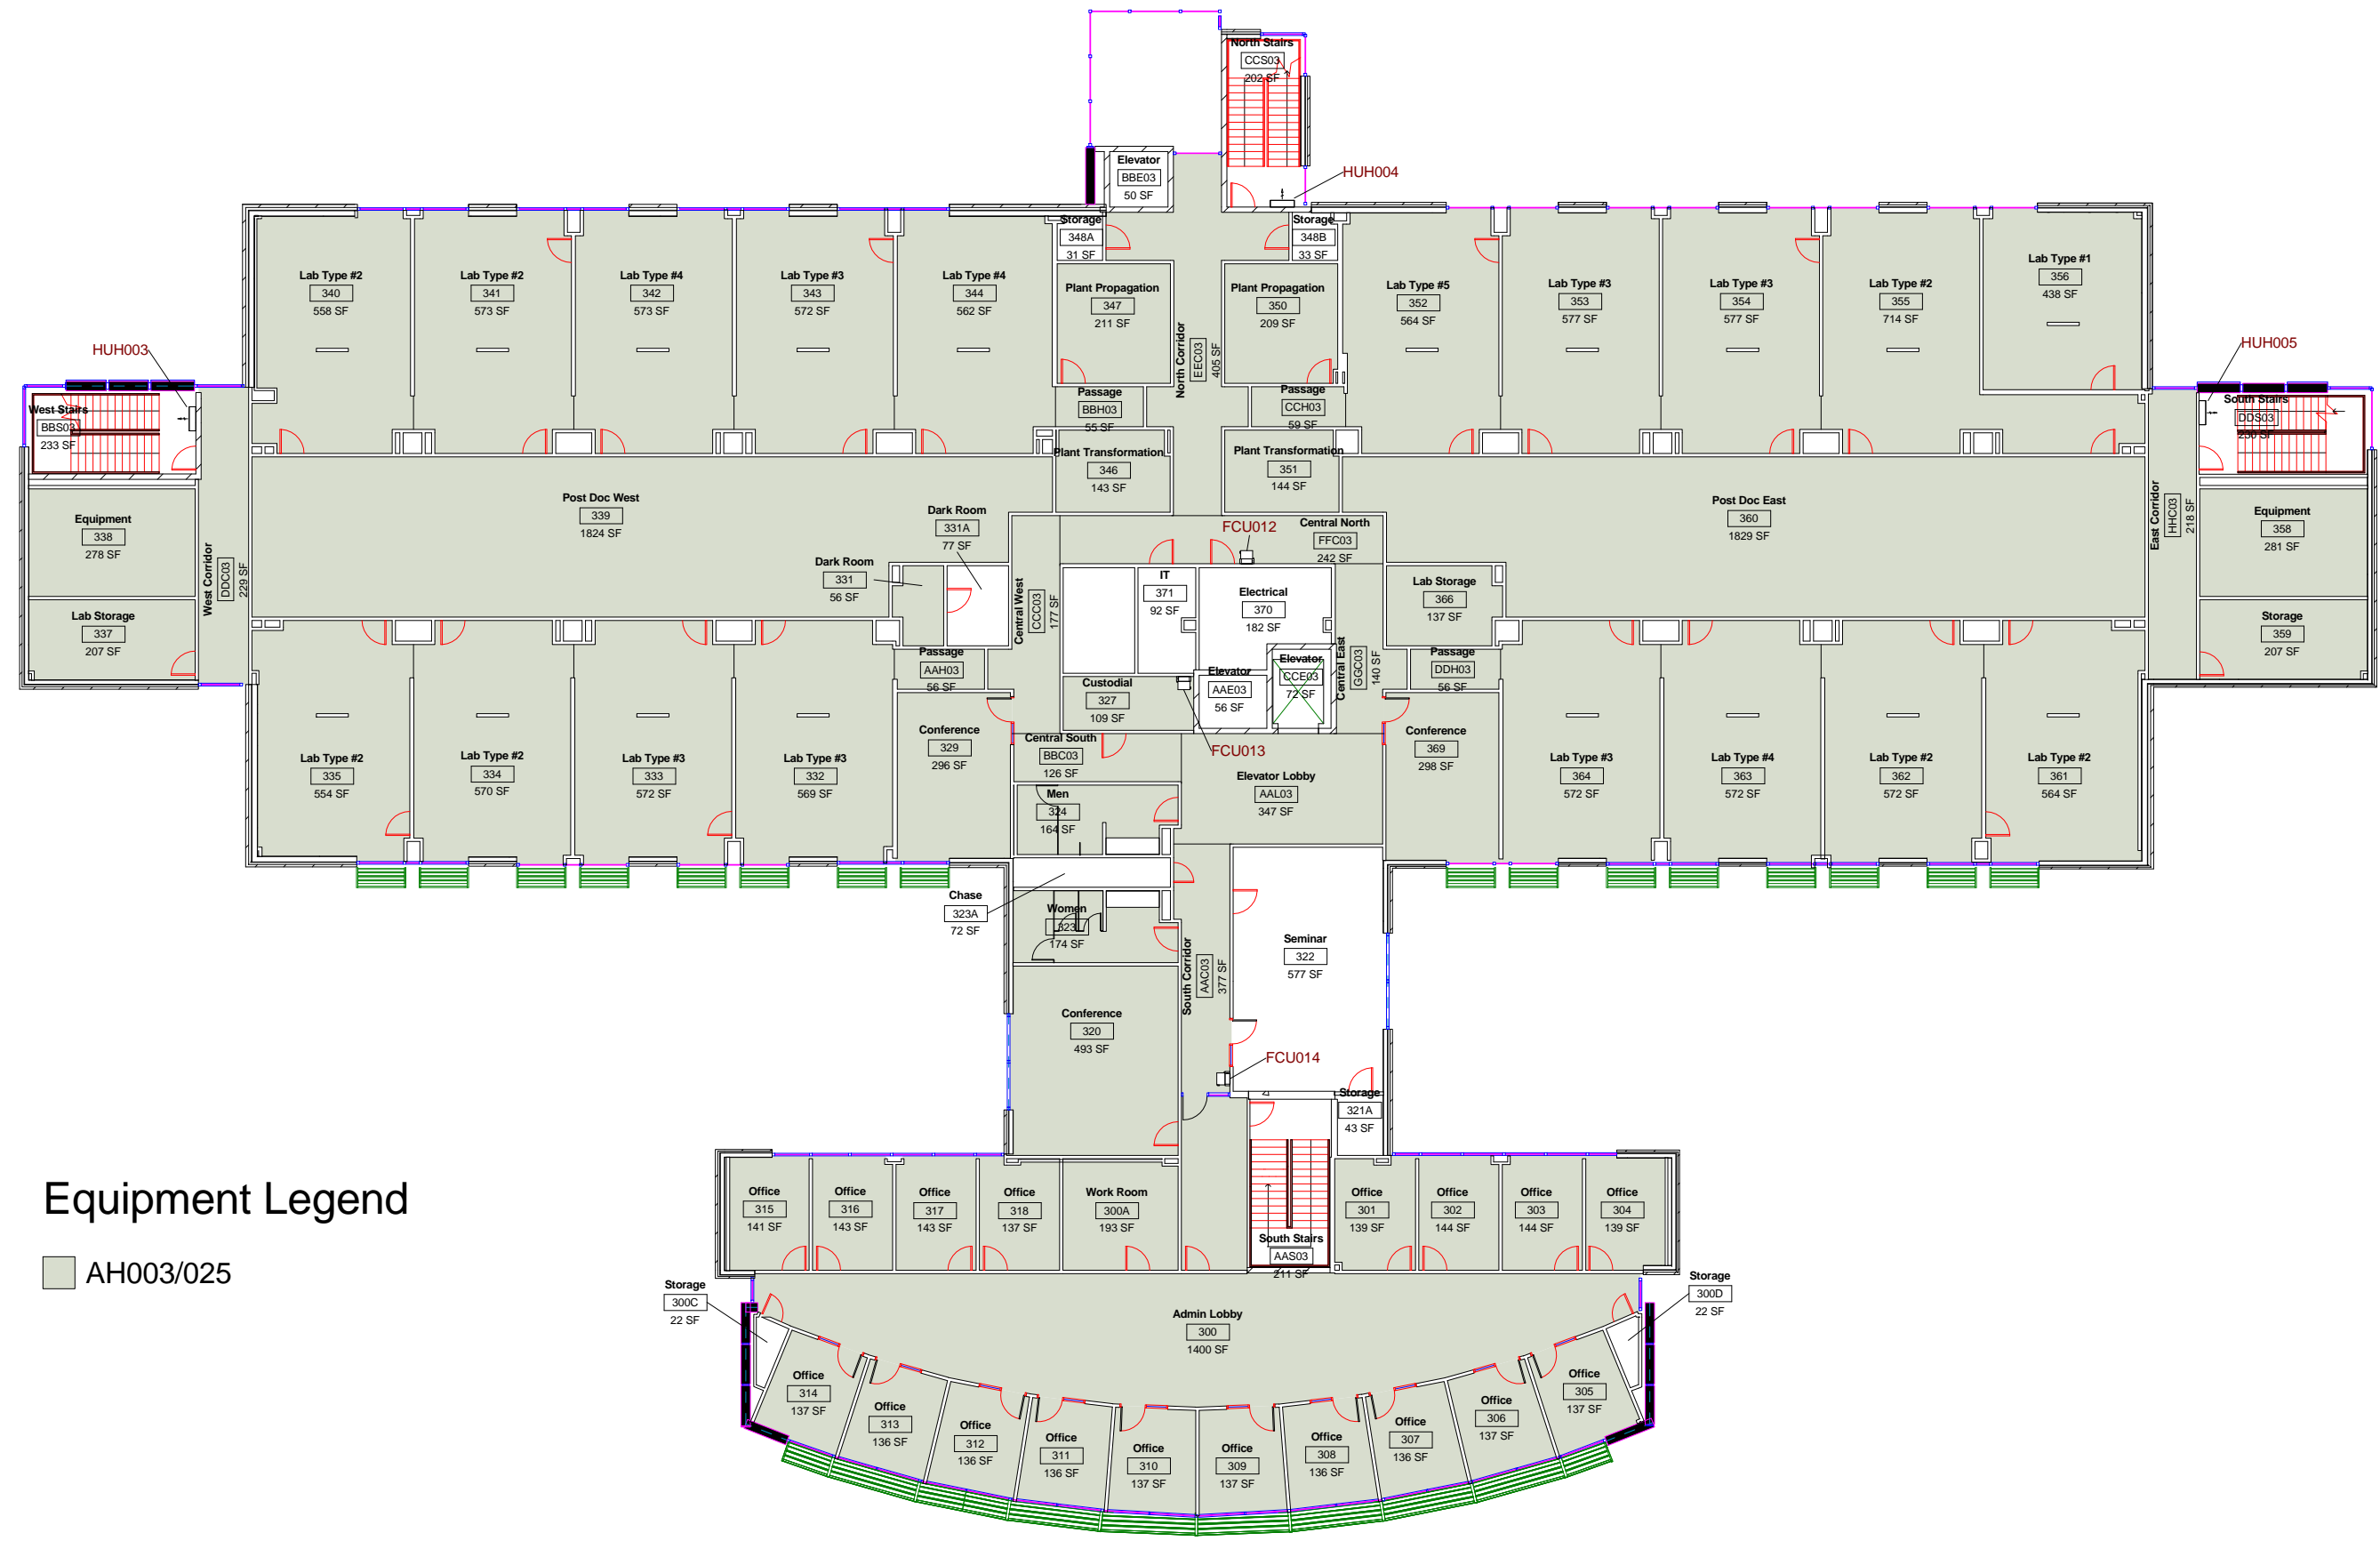

Equipment Legend

AH002/025

Arkansas Biosciences Institute Level 2 HVAC Service Areas

M2

SCALE: 3/64" = 1'-0"

DWN	DATE
Author	4-14-2014
REV.	DATE

Equipment Legend

AH003/025

Arkansas Biosciences Institute Level 3 HVAC Service Areas

M3

SCALE: 3/64" = 1'-0"

DWN	DATE
STK, JRC	4-14-2014
REV.	DATE

Arkansas Biosciences Institute
Level 4 HVAC Service Areas

M4

Equipment Legend

AH003/025