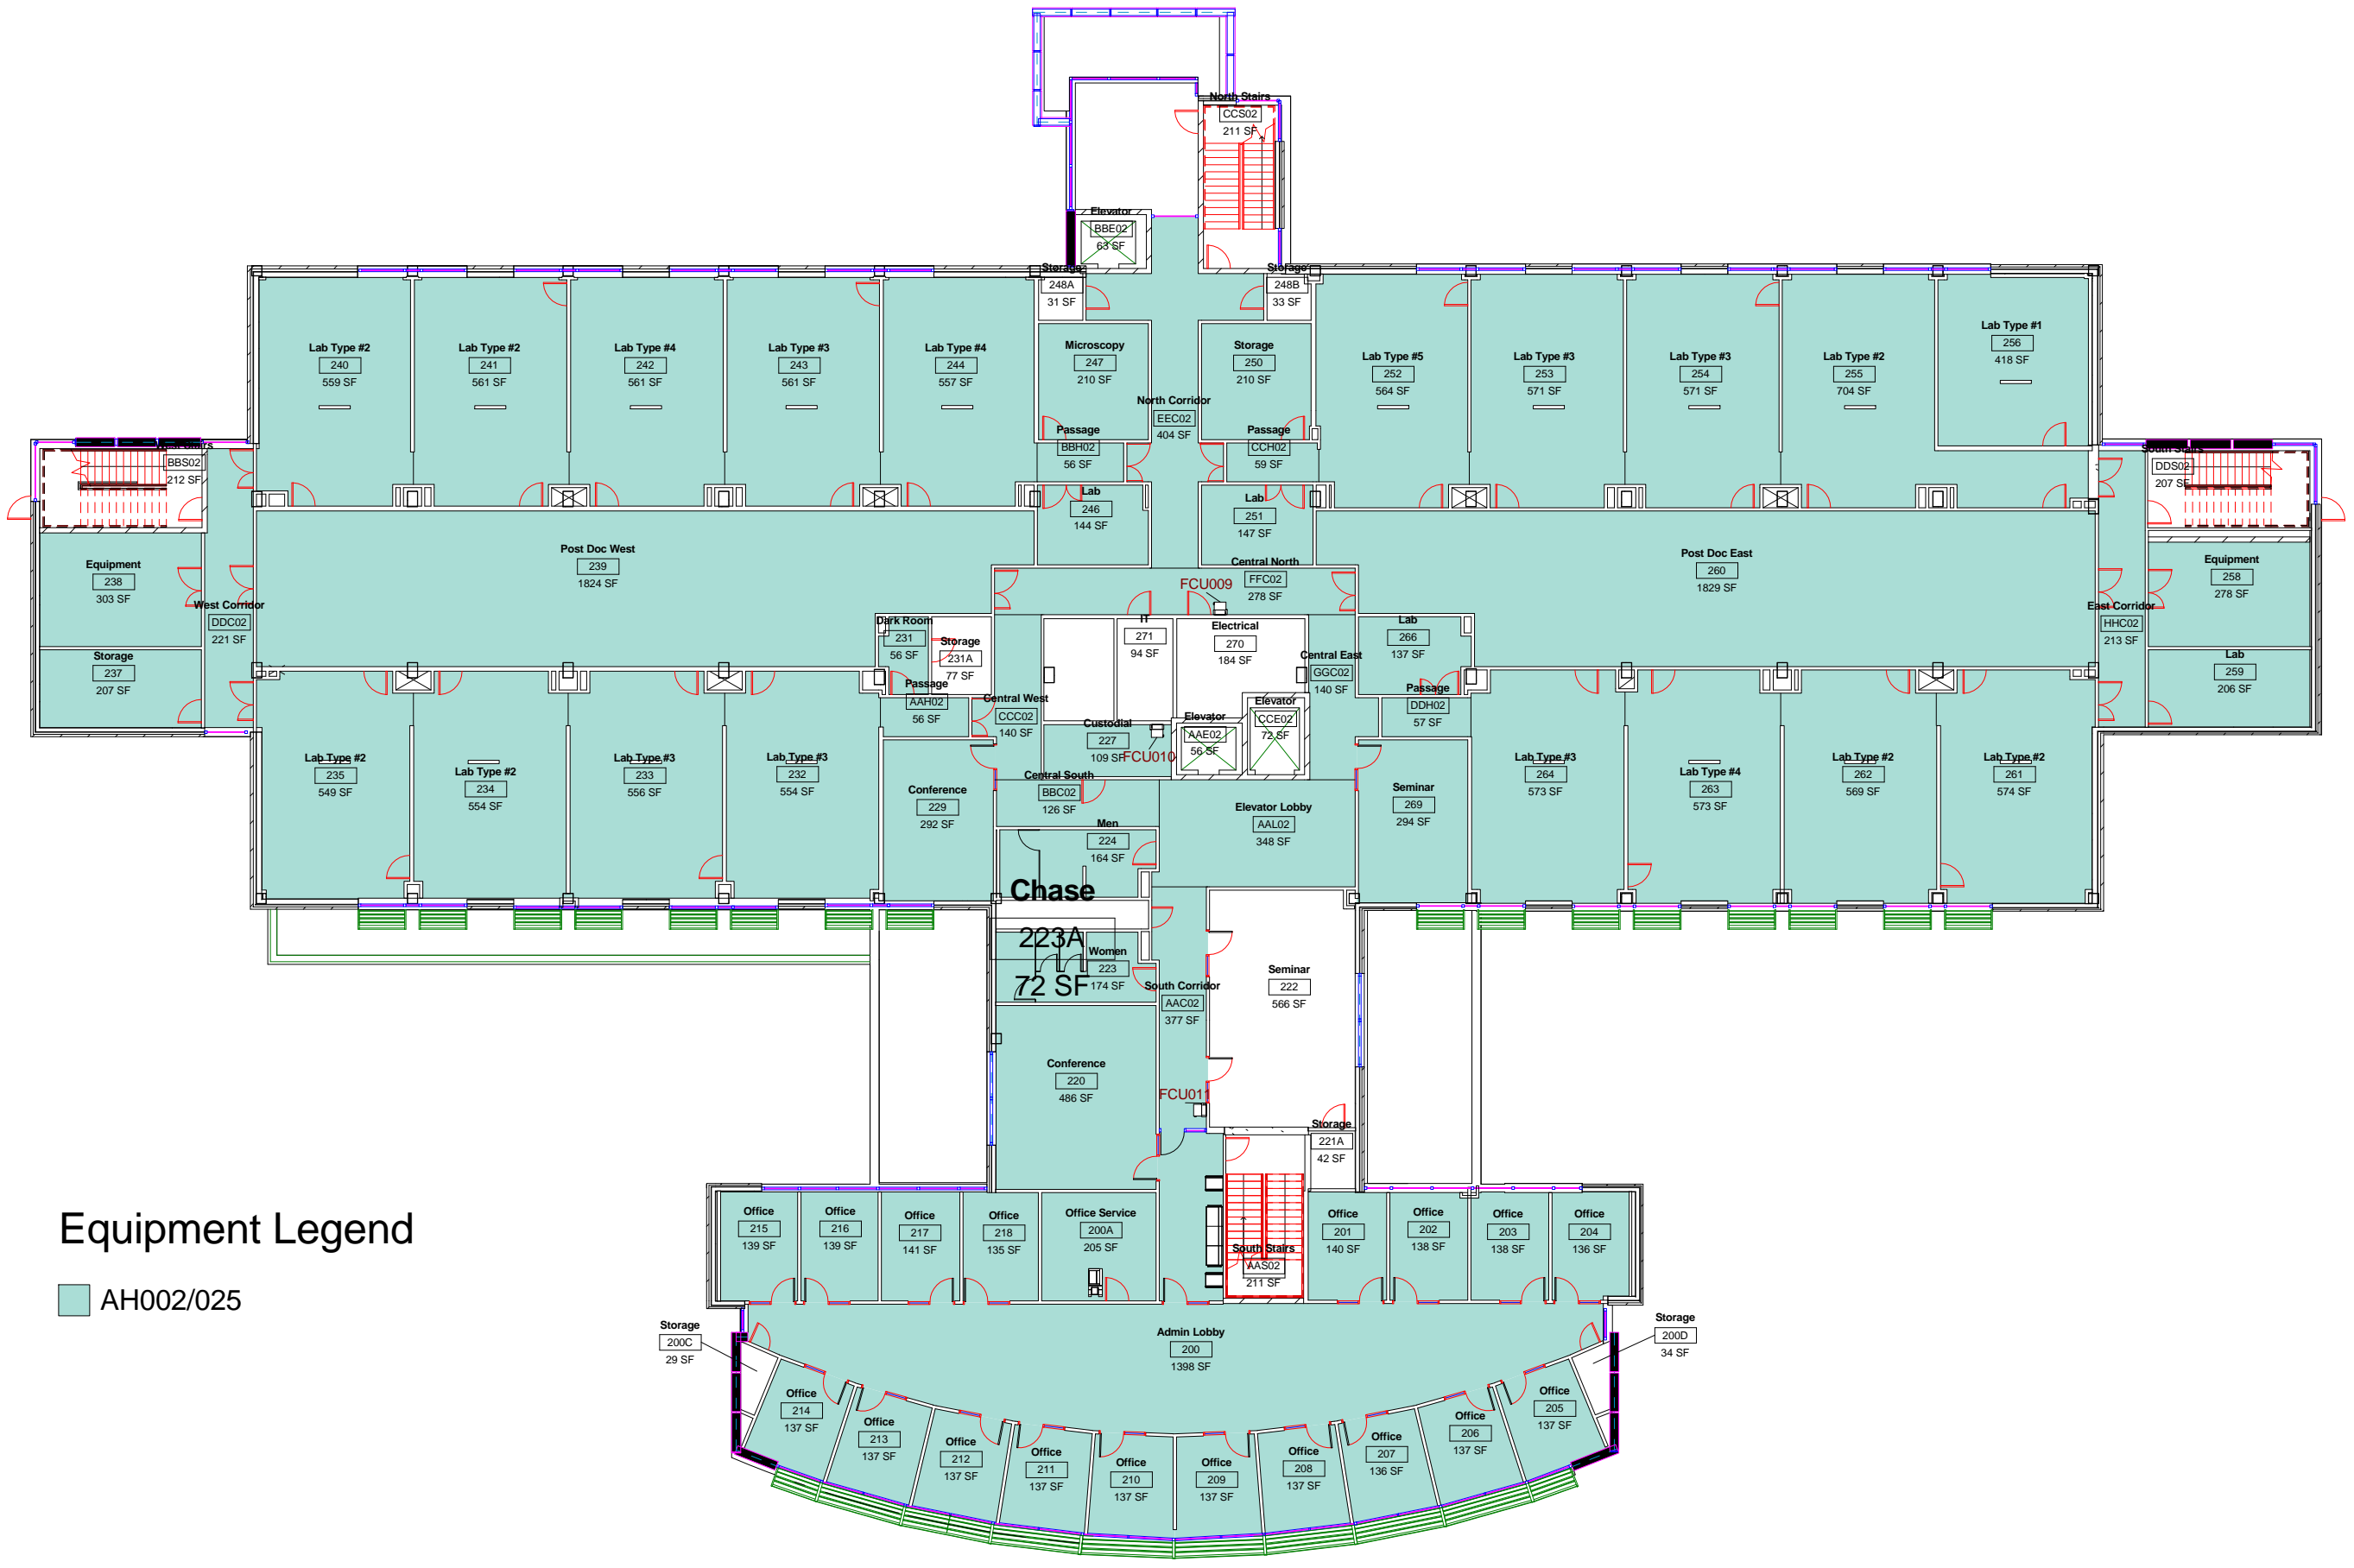

SCALE: 3/64" = 1'-0"

DWN	DATE
Author	4-14-2014
REV.	DATE

Equipment Legend

AH001/025

Arkansas Biosciences Institute

Level 1 HVAC Service Areas

SCALE: 3/64" = 1'-0"

DWN	DATE
STK, JRC	4-14-2014
REV.	DATE

Equipment Legend

AH002/025

Arkansas Biosciences Institute Level 2 HVAC Service Areas

M2

SCALE: 3/64" = 1'-0"

DWN	DATE
Author	4-14-2014
REV.	DATE

Equipment Legend

AH003/025