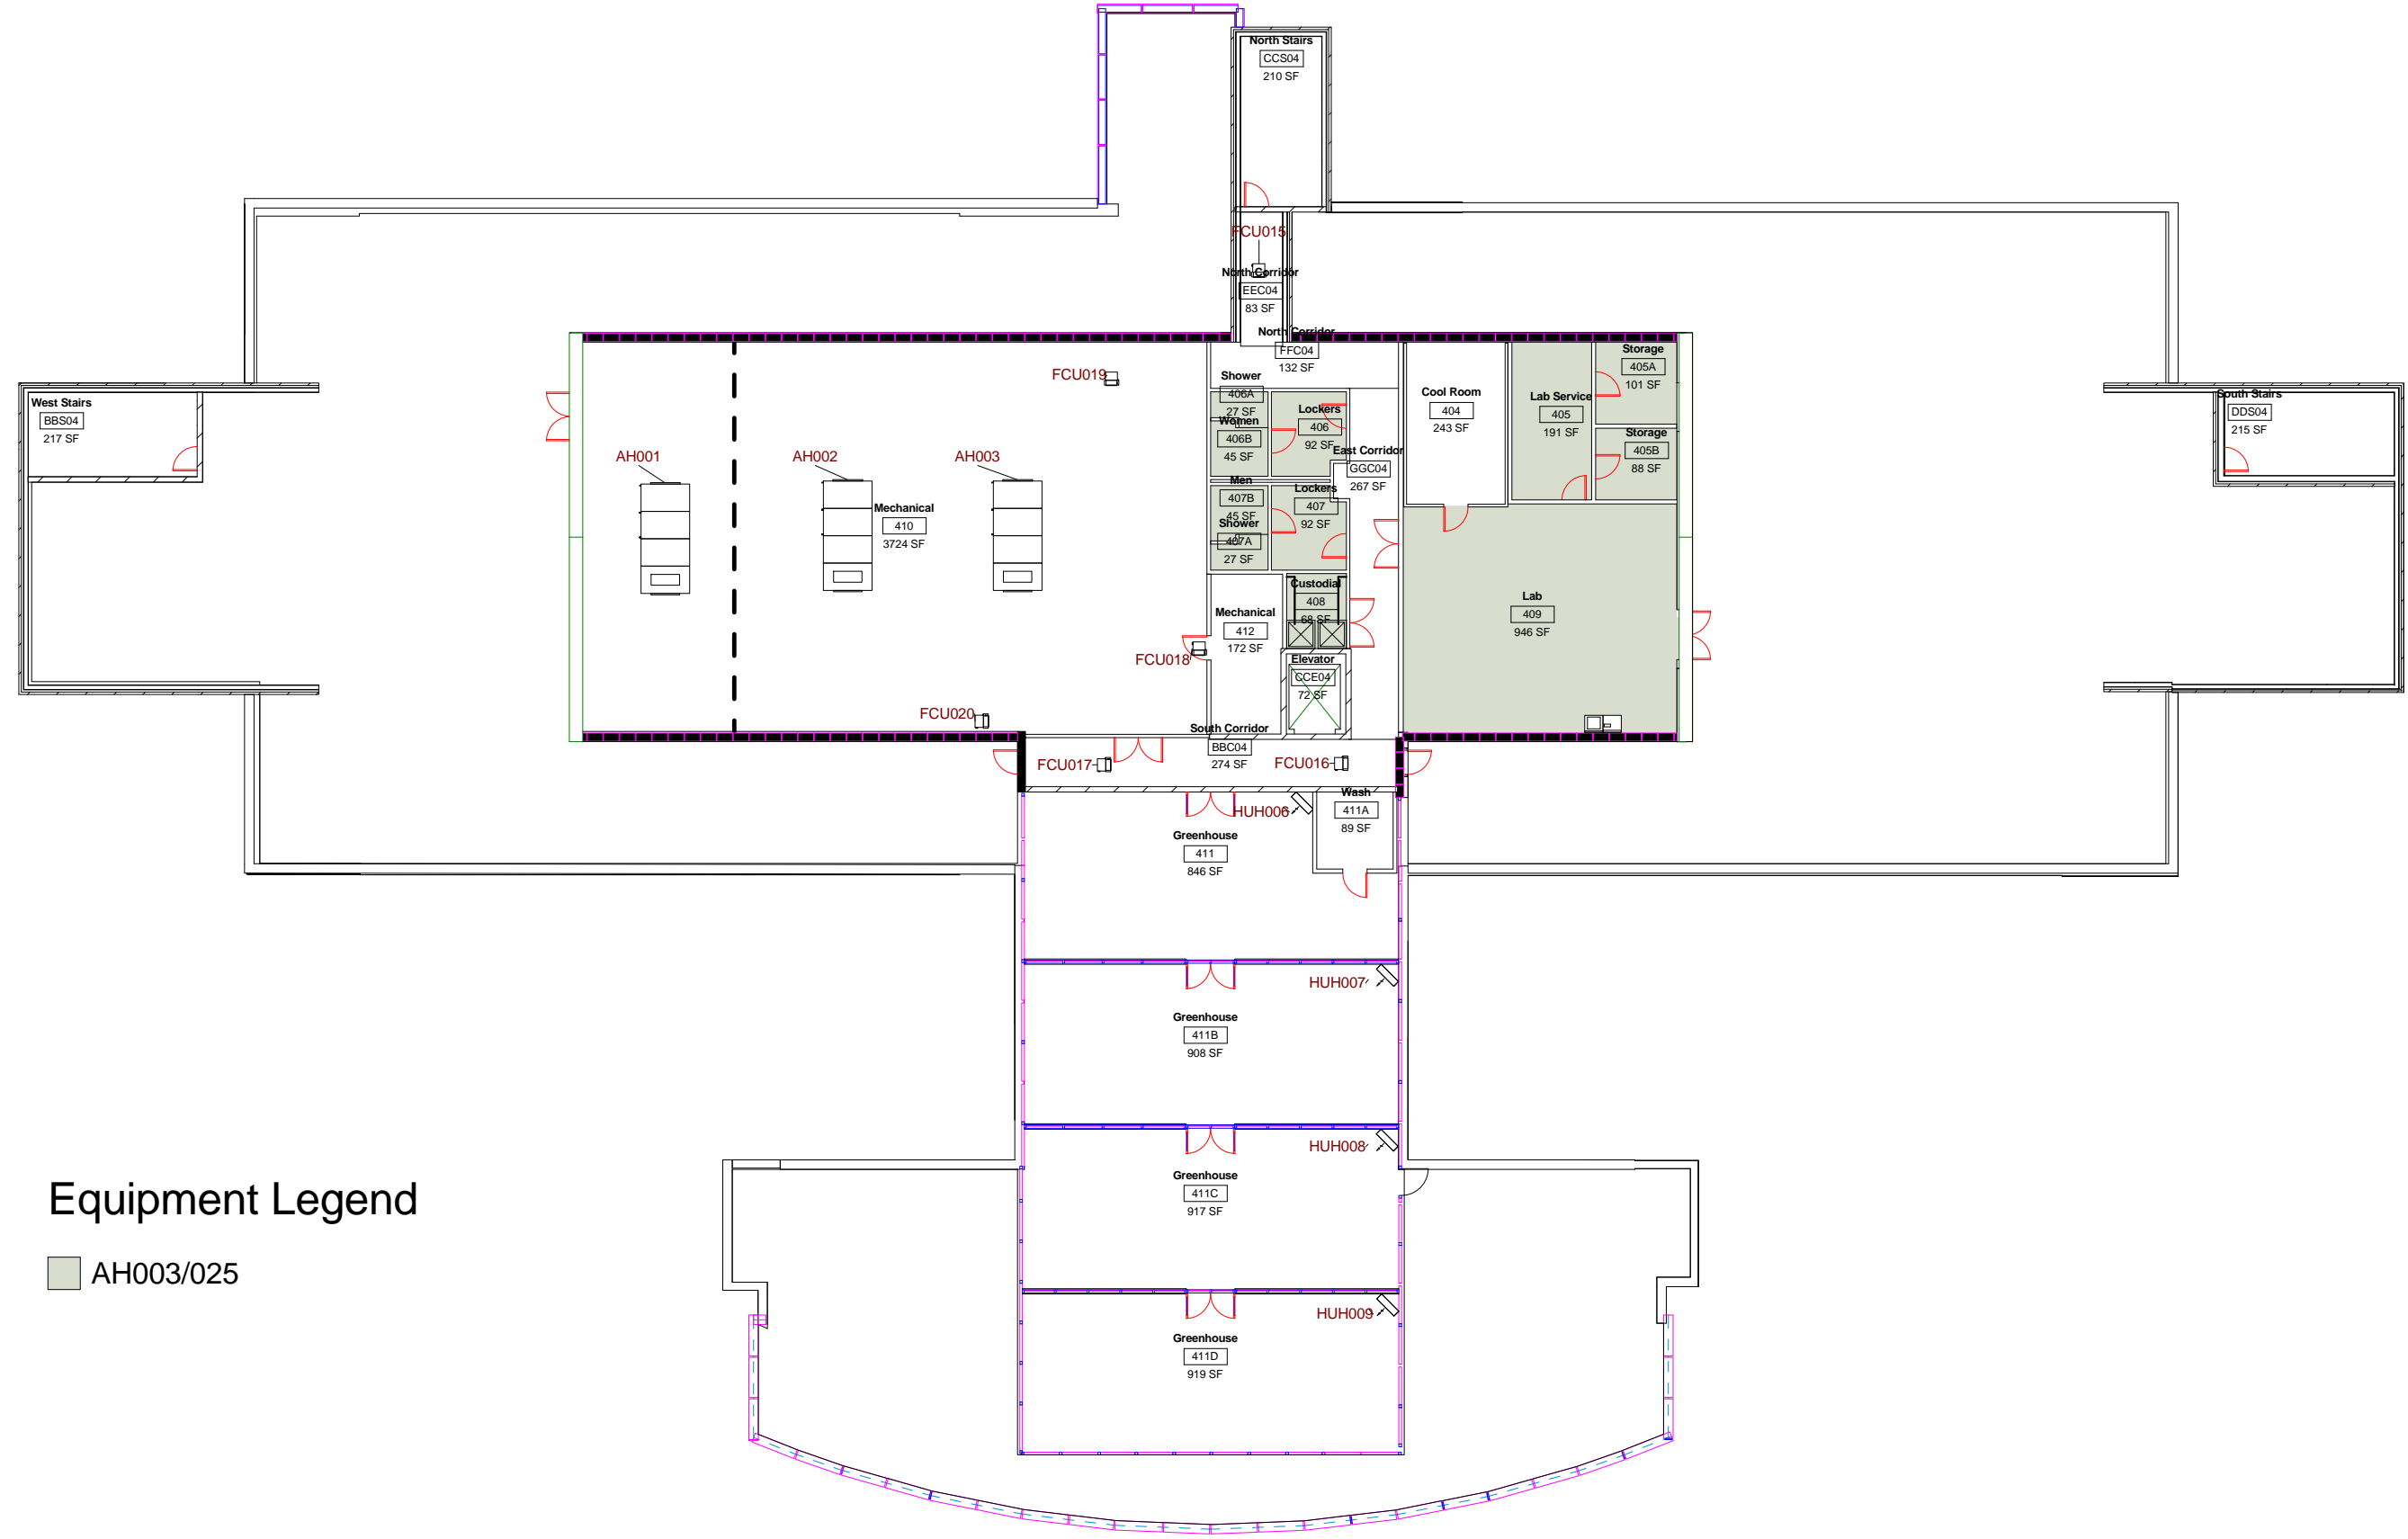

Arkansas Biosciences Institute Level 3 HVAC Service Areas

M3

SCALE: 3/64" = 1'-0"

DWN	DATE
STK, JRC	4-14-2014
REV.	DATE

Arkansas Biosciences Institute
Level 4 HVAC Service Areas

M4

Equipment Legend

AH003/025