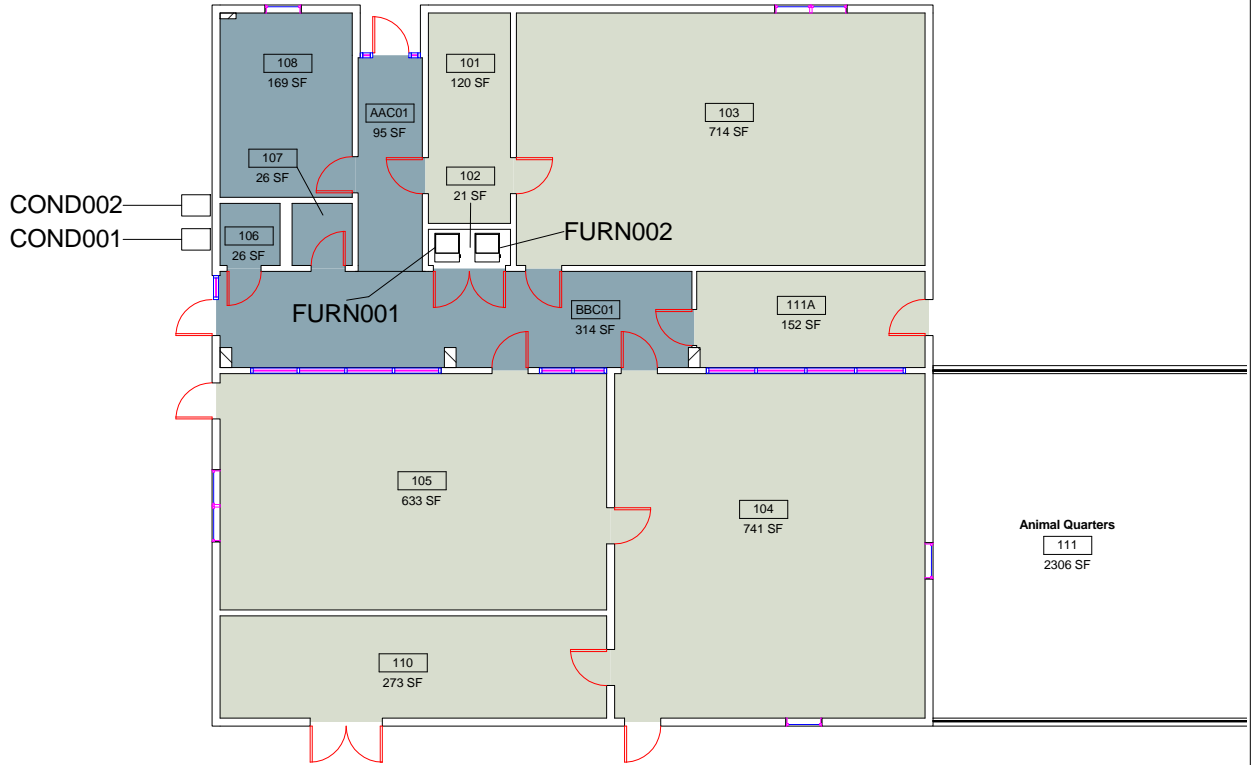

# Equipment Legend

- FURN001  
COND001
- FURN002  
COND002

M1

Animal Science Classroom  
Level 1 HVAC Service Areas

DWN	DATE
STK, JRC	6/2/2104
REV.	DATE

**SCALE:** 1/16" = 1'-0"