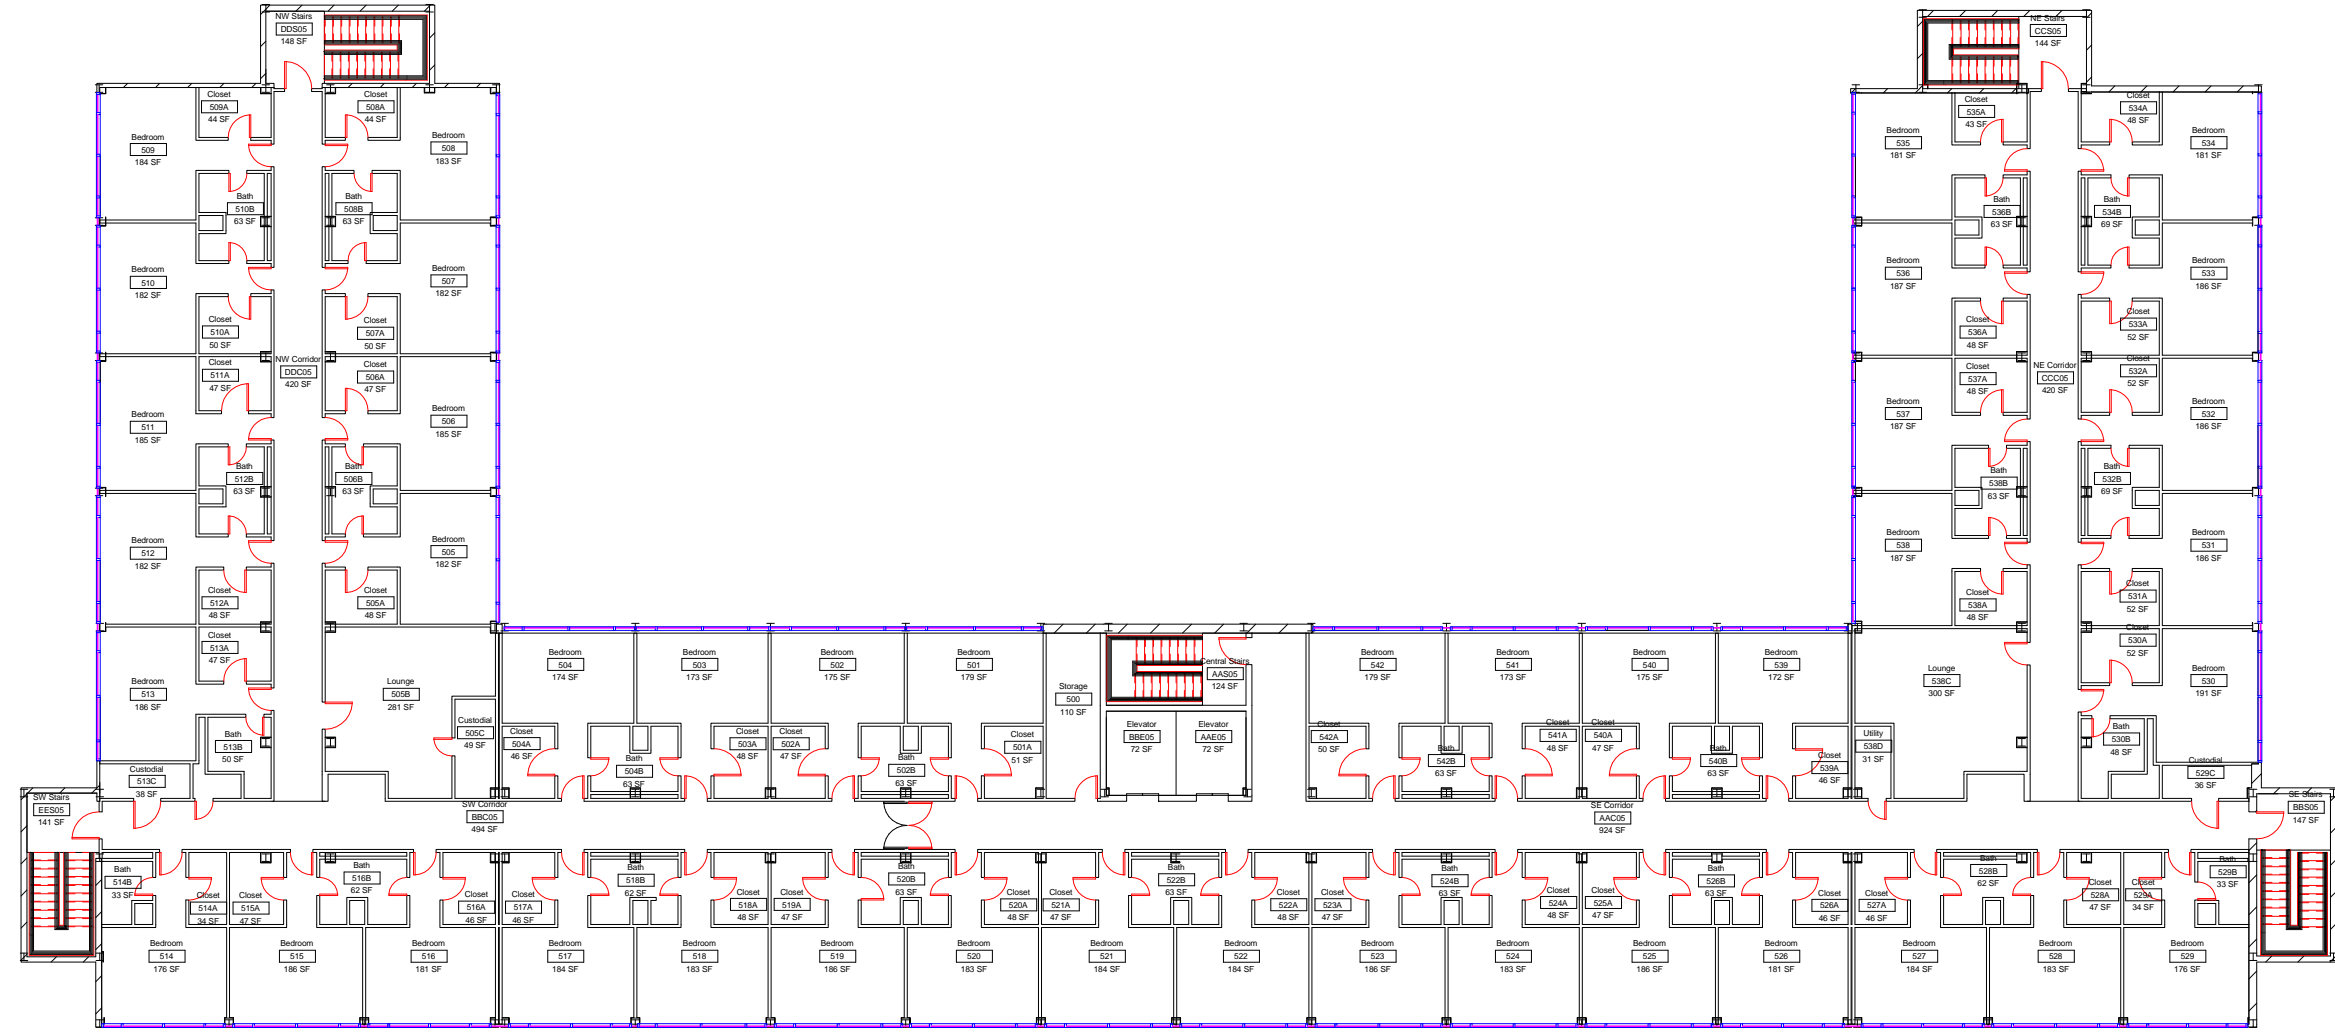

DWN	DATE	4-21-2014
	JRC	DATE
REV.	DATE	

Arkansas Hall
Level 1 Floor Plan

SCALE: 3/64" = 1'-0"

DWN	DATE
JRC	4-21-2014
REV.	DATE

Arkansas Hall
Level 2 Floor Plan

DWN	DATE	4-21-2014
	Author	
REV.	DATE	

Arkansas Hall
Level 3 Floor Plan

A-3

DWN	DATE
JRC	4-21-2014
REV.	DATE

Arkansas Hall
Level 4 Floor Plan

DWN	DATE
Author	4-21-2014
REV.	DATE

Arkansas Hall
Level 5 Floor Plan