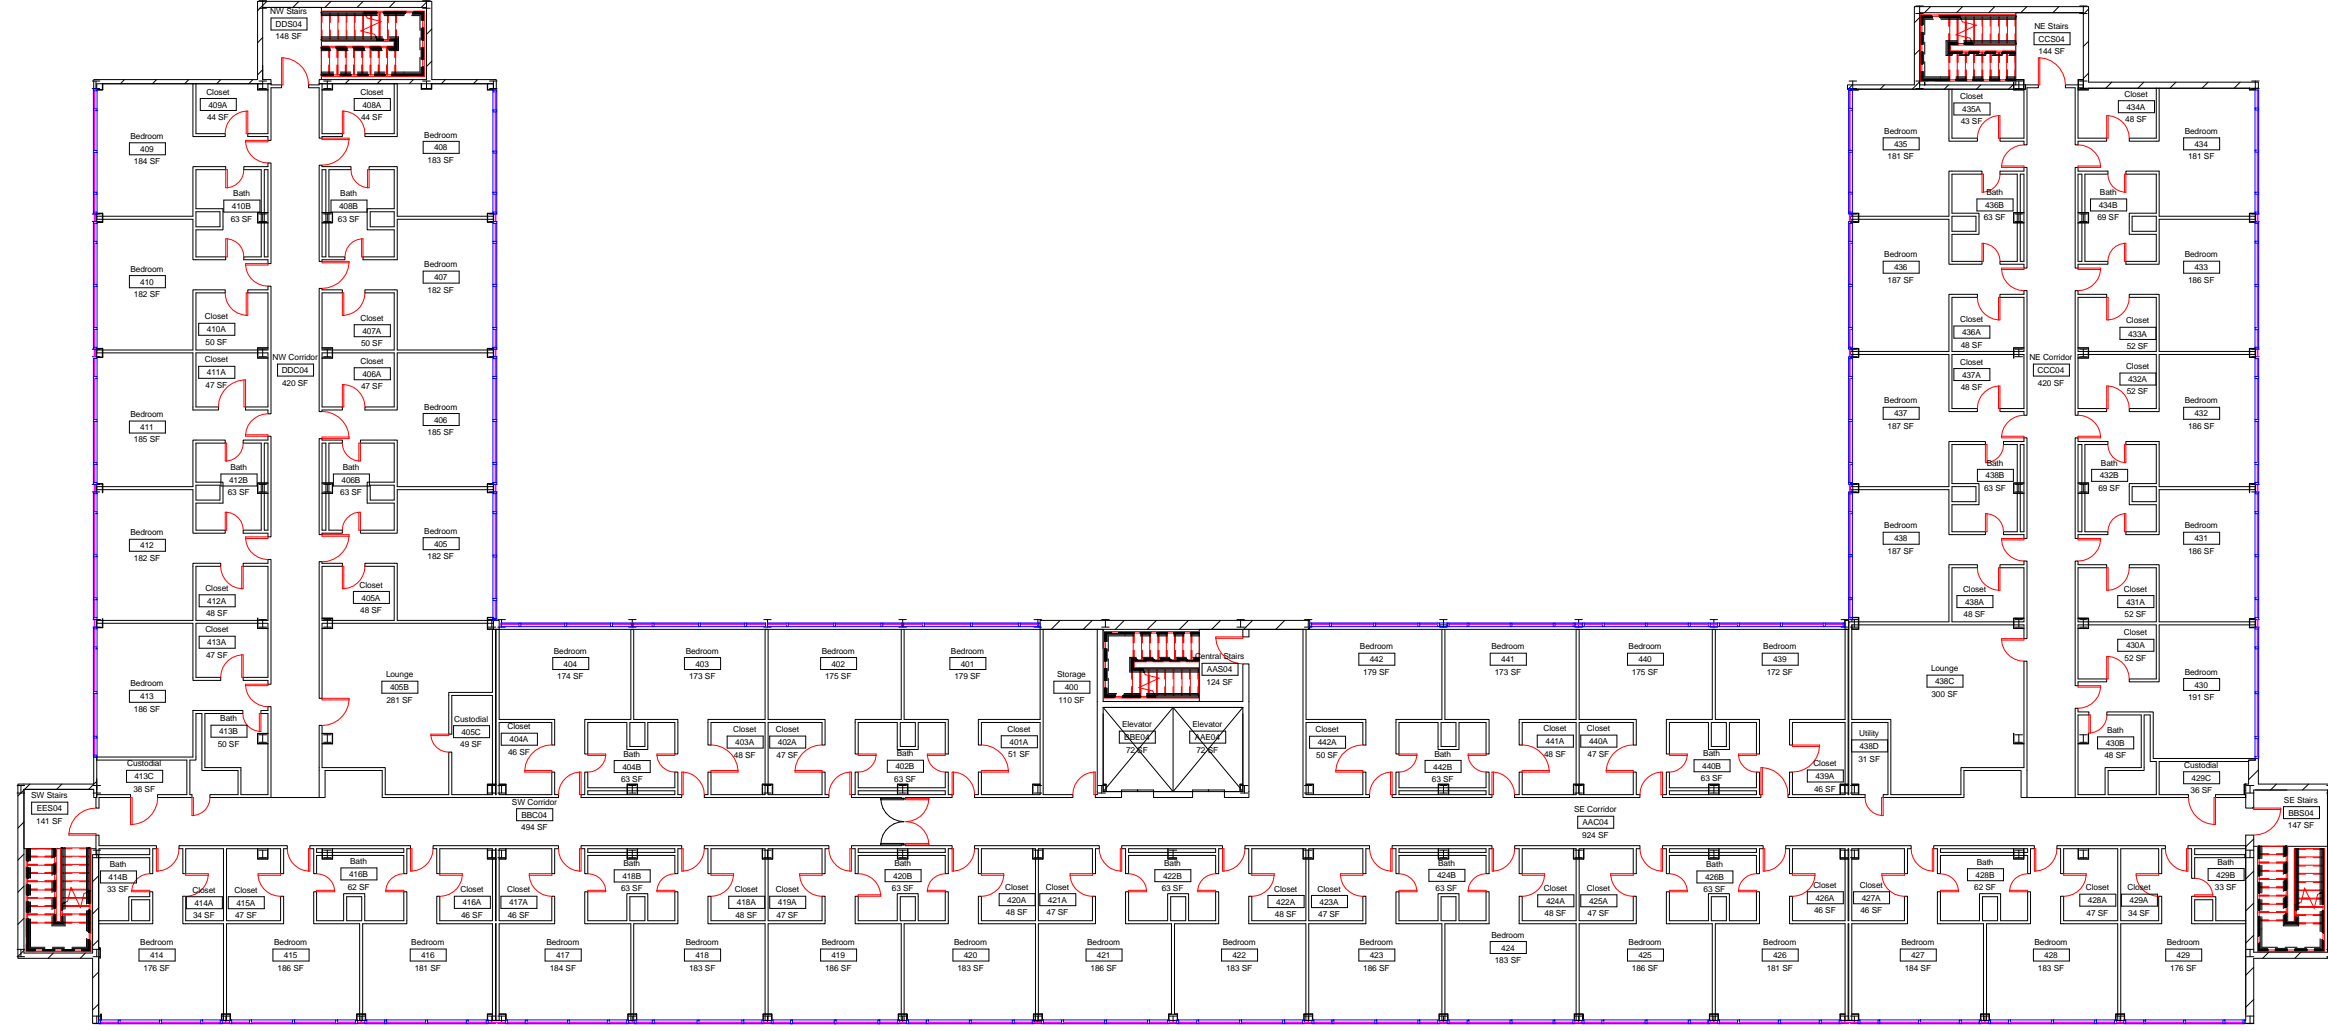

DWN	DATE	4-21-2014
	JRC	DATE
REV.	DATE	

Arkansas Hall
Level 1 Floor Plan

SCALE: 3/64" = 1'-0"

DWN	DATE
JRC	4-21-2014
REV.	DATE

Arkansas Hall
Level 2 Floor Plan

DWN	DATE	4-21-2014
	Author	
REV.	DATE	

Arkansas Hall
Level 3 Floor Plan

A-3

DWN	DATE
JRC	4-21-2014
REV.	DATE

Arkansas Hall
Level 4 Floor Plan

DWN	DATE
Author	4-21-2014
REV.	DATE

Arkansas Hall
Level 5 Floor Plan