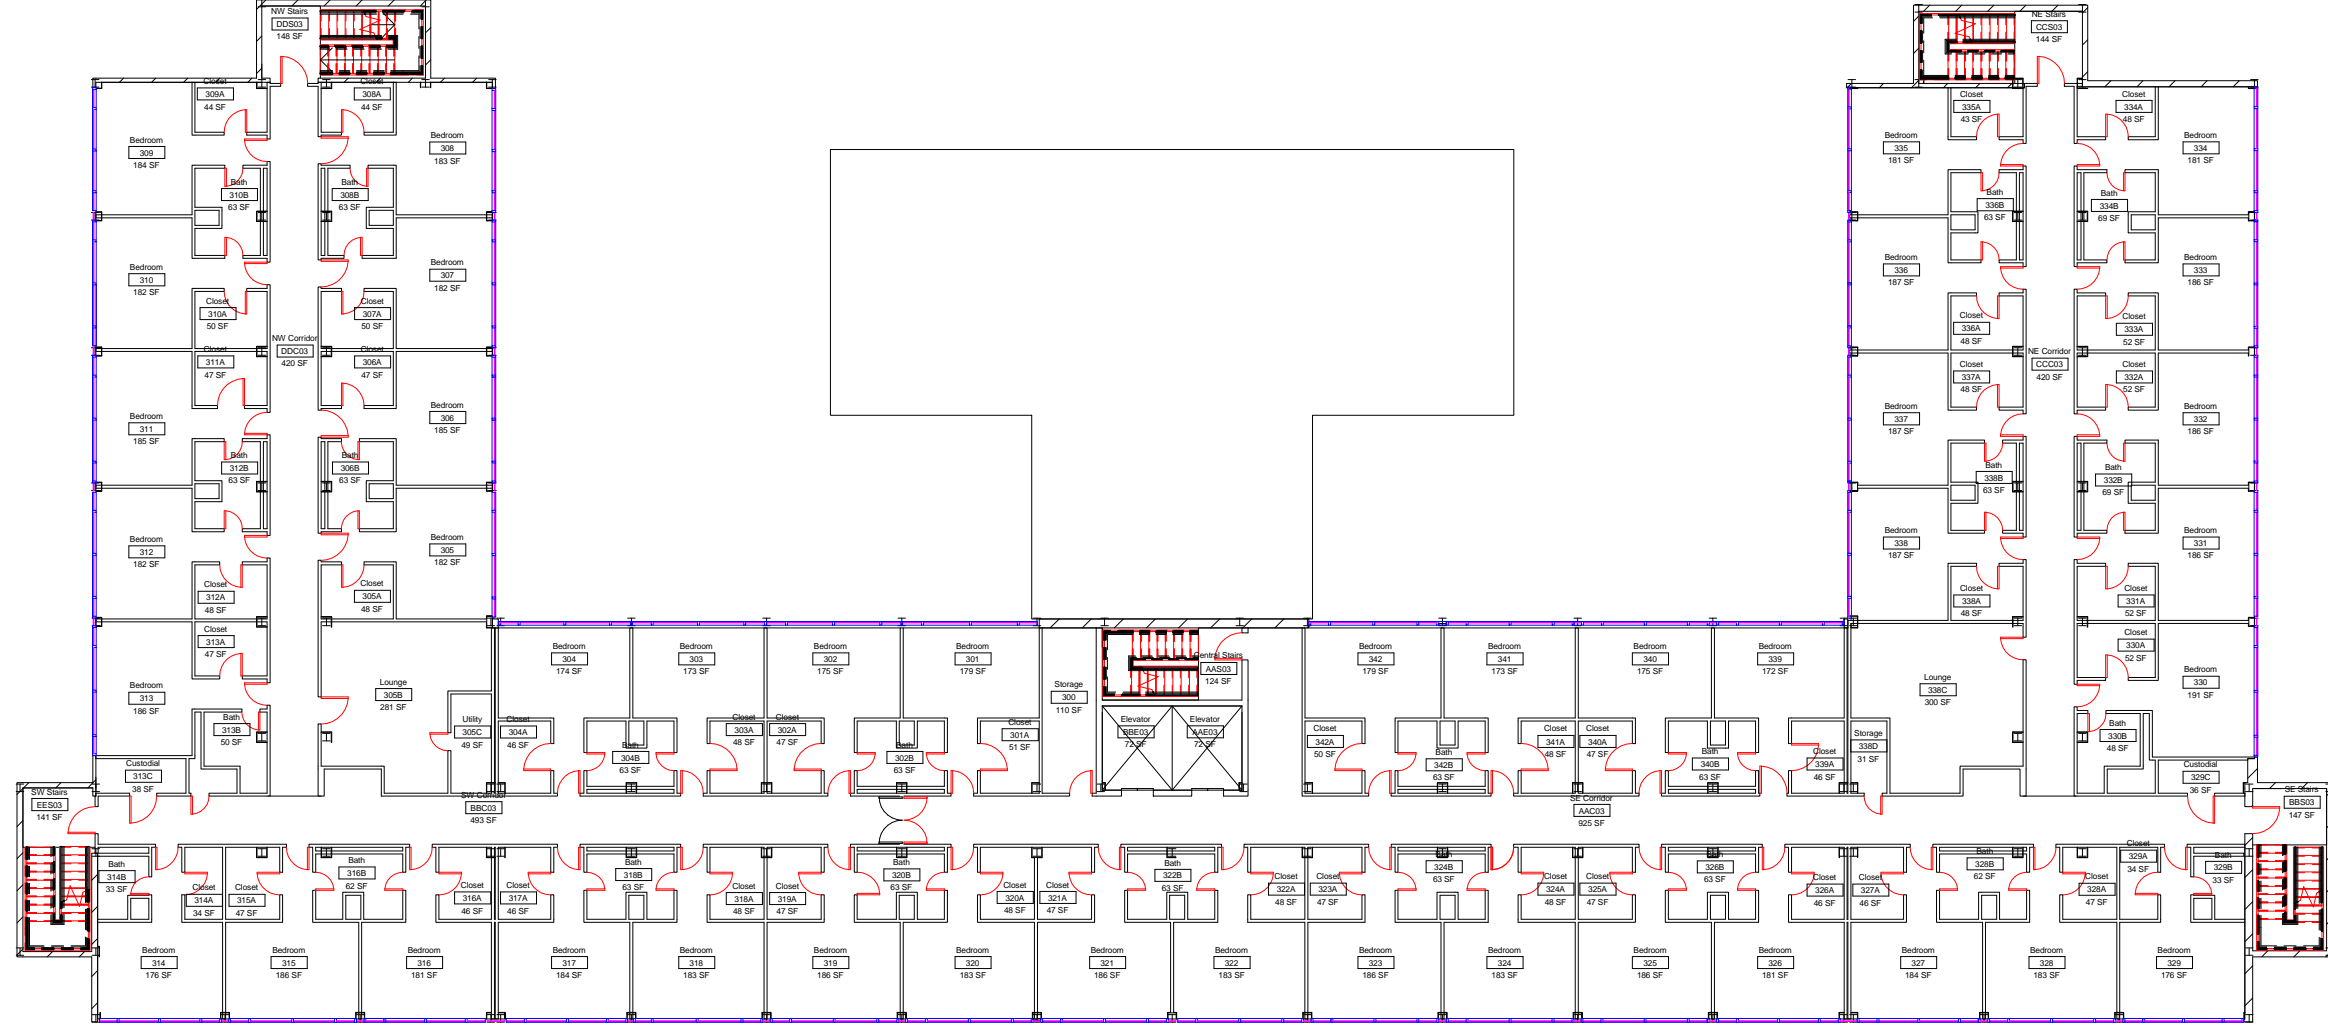

DWN	DATE	4-21-2014
	JRC	DATE
REV.	DATE	

Arkansas Hall
Level 1 Floor Plan

SCALE: 3/64" = 1'-0"

DWN	DATE
JRC	4-21-2014
REV.	DATE

Arkansas Hall
Level 2 Floor Plan

DWN	DATE	4-21-2014
	Author	
REV.	DATE	

Arkansas Hall
Level 3 Floor Plan

A-3

DWN	DATE
JRC	4-21-2014
REV.	DATE

Arkansas Hall
Level 4 Floor Plan

DWN	DATE
Author	4-21-2014
REV.	DATE

Arkansas Hall
Level 5 Floor Plan