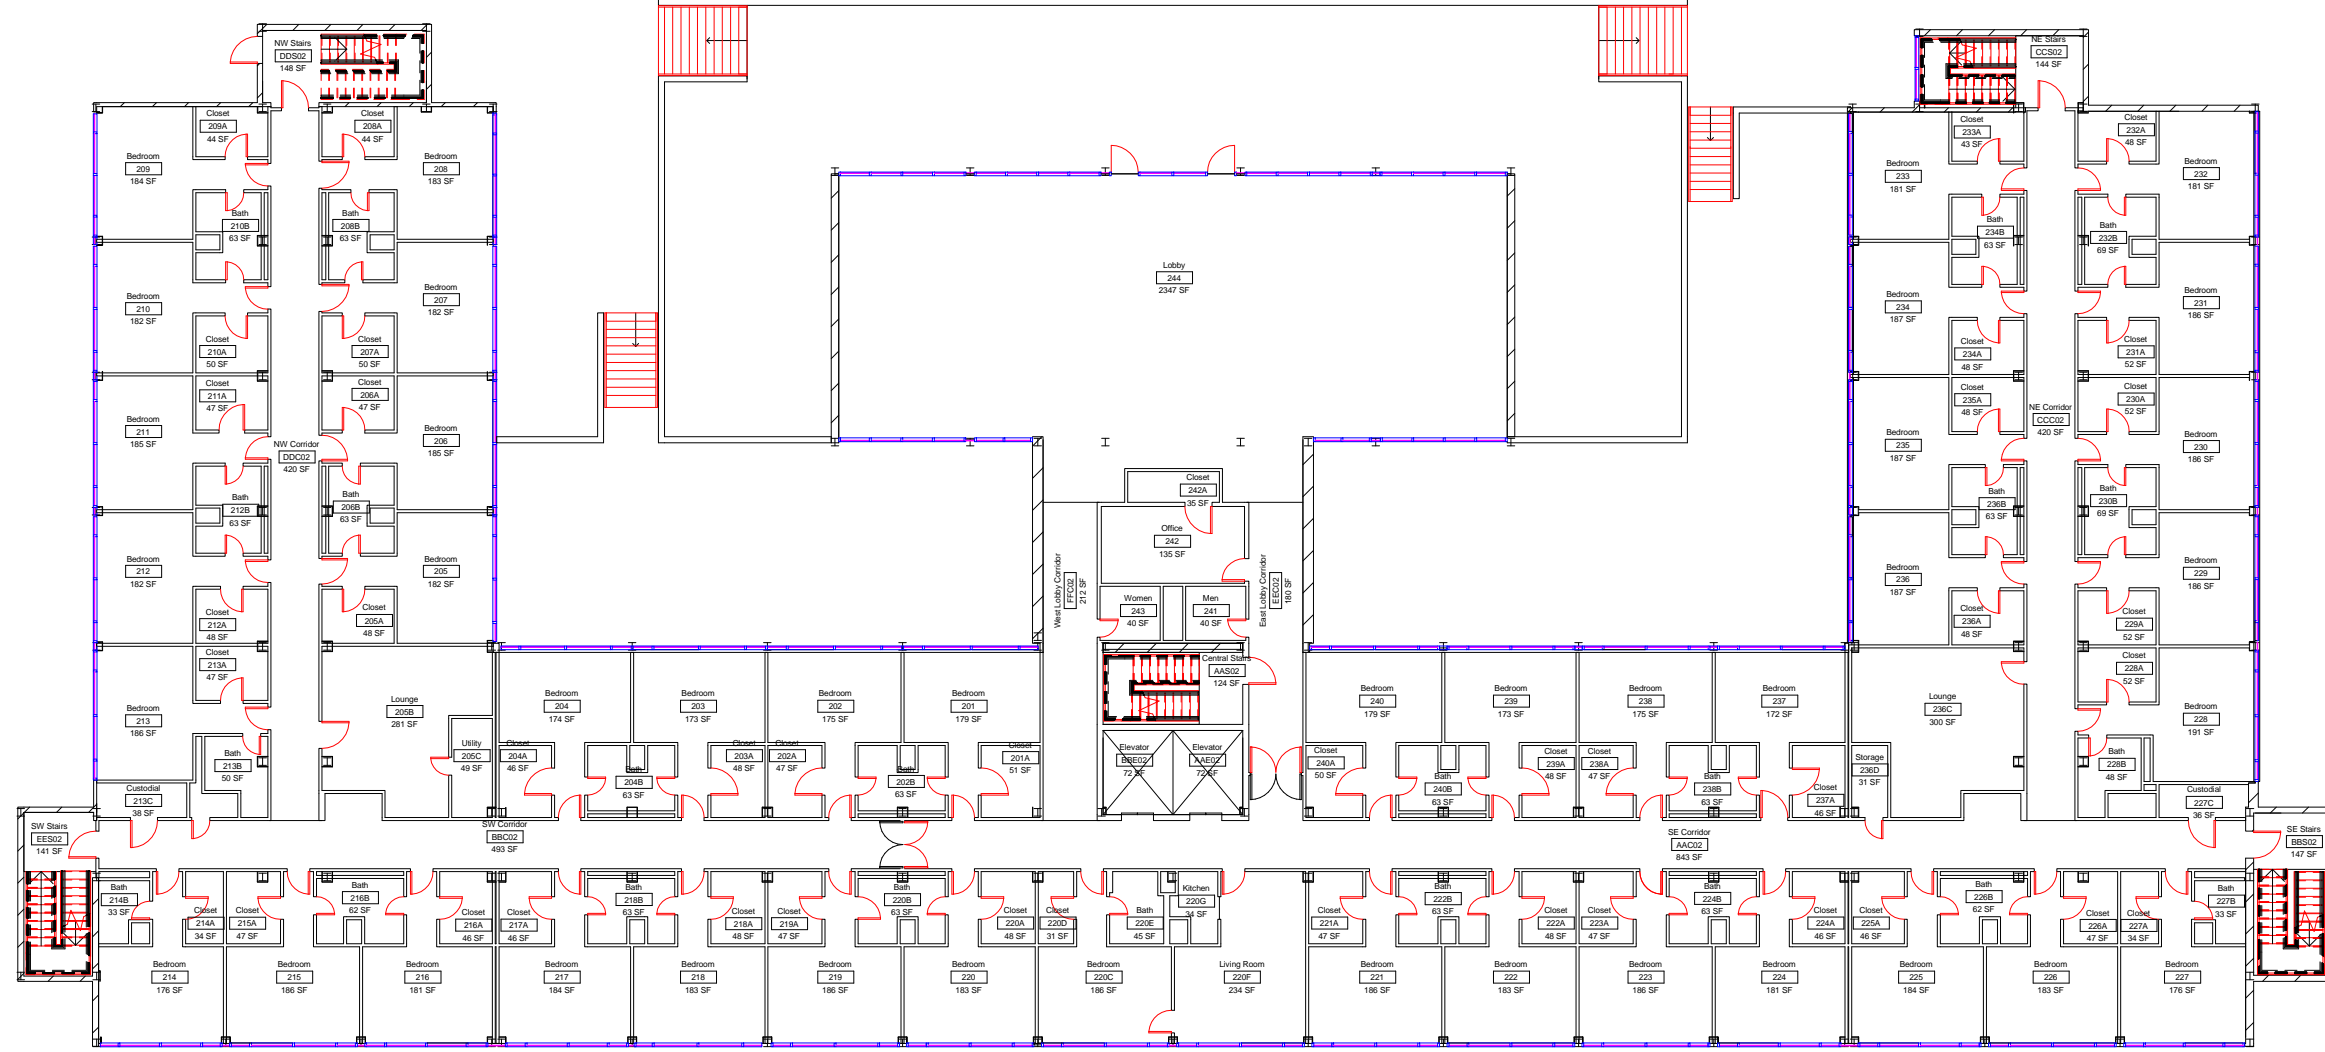

DWN	DATE	4-21-2014
	JRC	DATE
REV.	DATE	

Arkansas Hall
Level 1 Floor Plan

SCALE: 3/64" = 1'-0"

DWN	DATE
JRC	4-21-2014
REV.	DATE

Arkansas Hall
Level 2 Floor Plan

DWN	DATE	4-21-2014
	Author	
REV.	DATE	

Arkansas Hall
Level 3 Floor Plan

A-3

DWN	DATE
JRC	4-21-2014
REV.	DATE

Arkansas Hall
Level 4 Floor Plan

DWN	DATE
Author	4-21-2014
REV.	DATE

Arkansas Hall
Level 5 Floor Plan