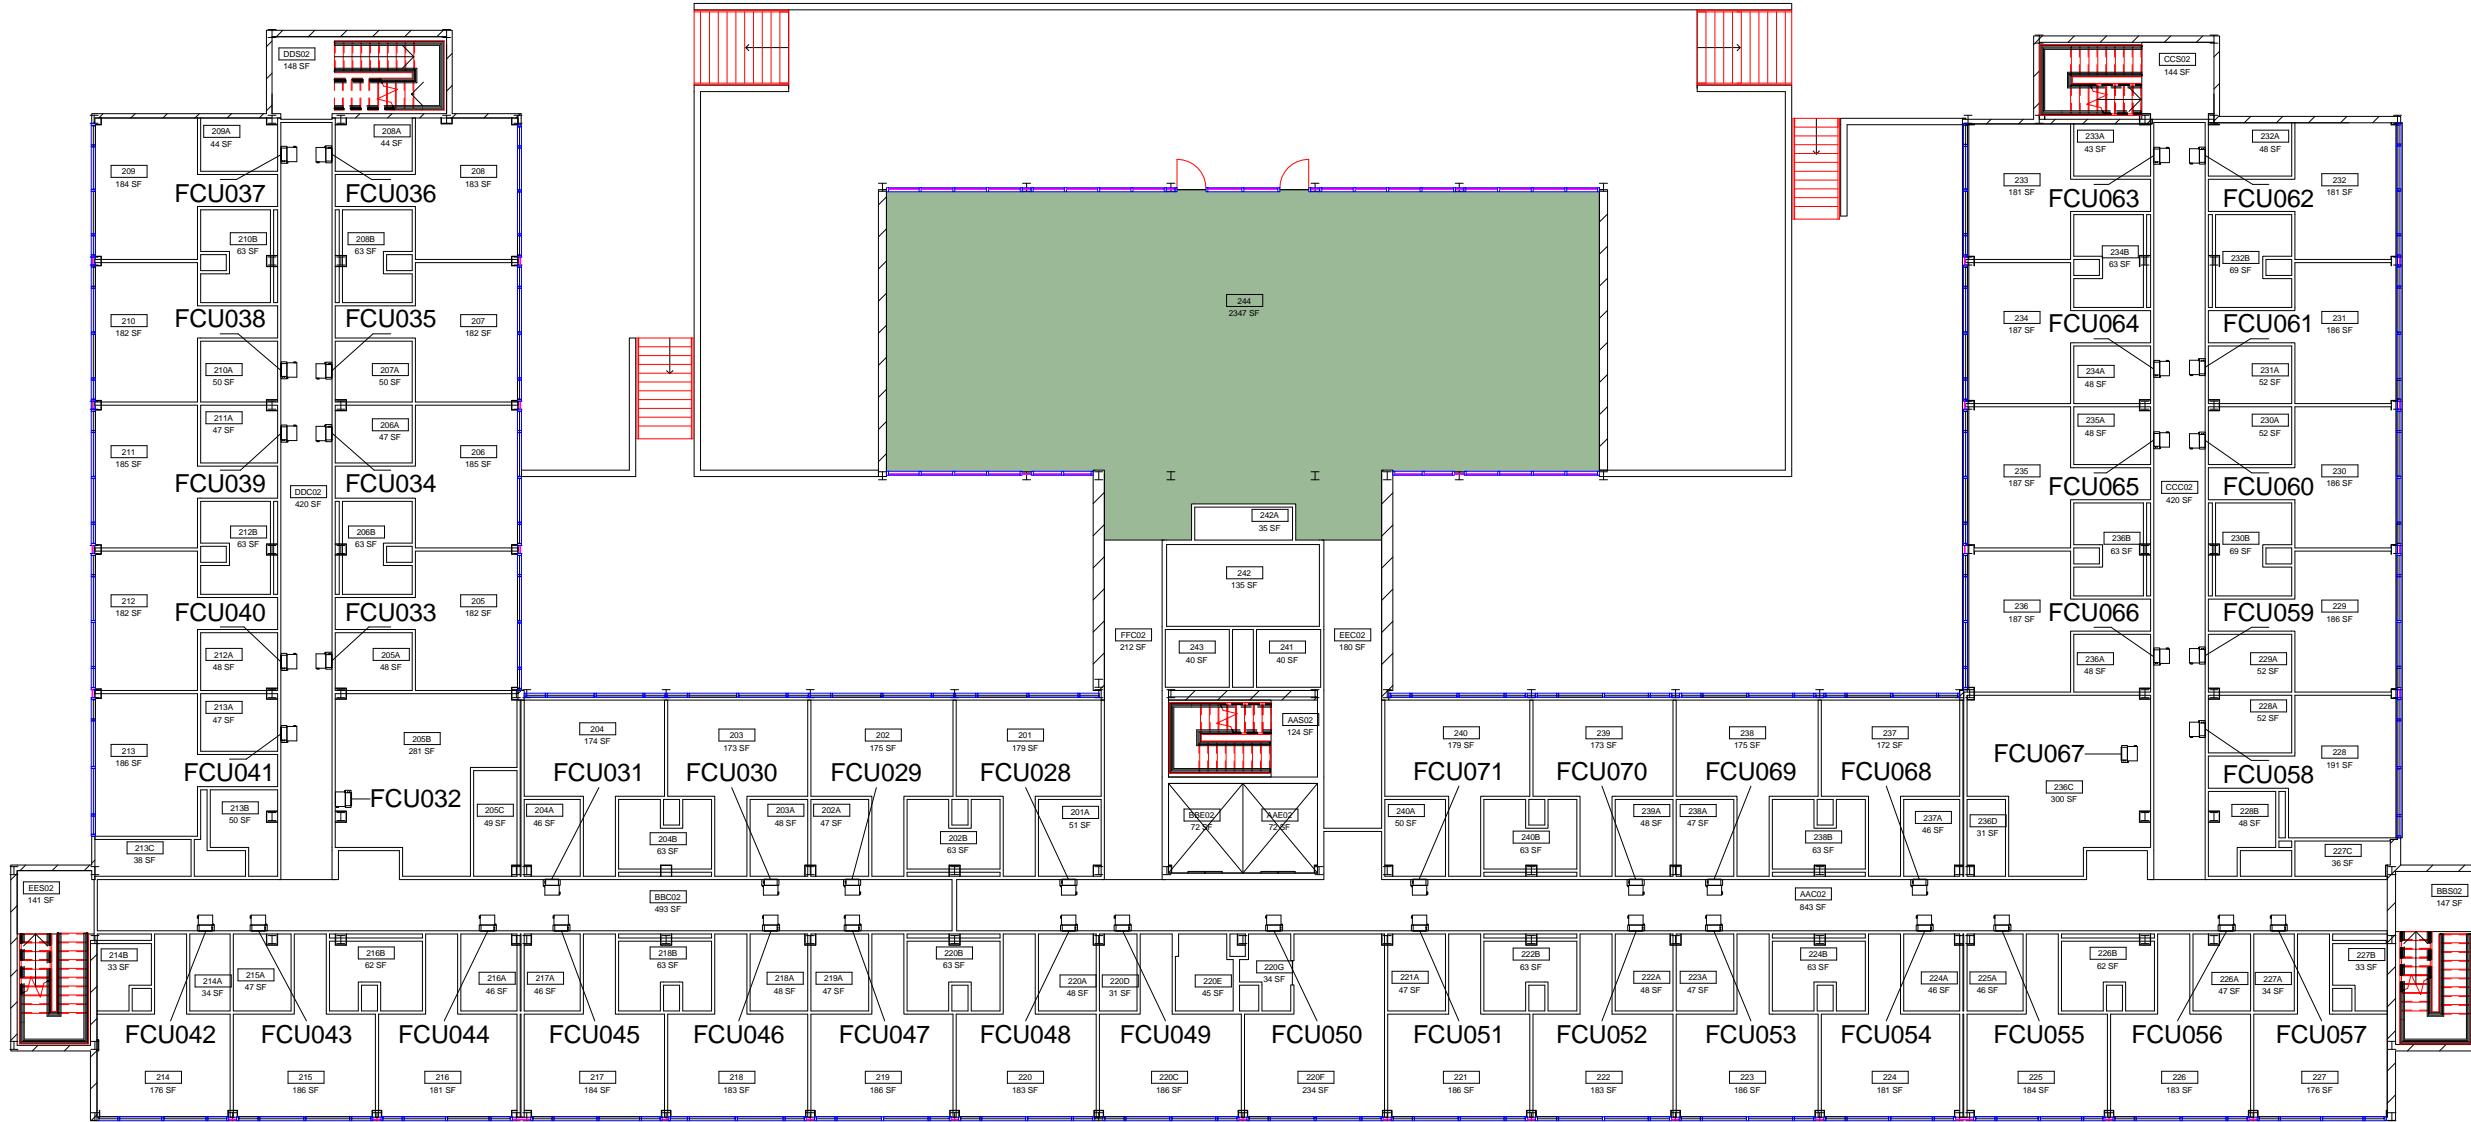

DWN	DATE
STK, JRC	4-21-2014
REV.	DATE

Arkansas Hall
Level 1 HVAC Service Areas

M-1

SCALE: 1" = 20'-0"

Equipment Legend

AH001

DWN	Author	DATE
	REV.	DATE
		SCALE: 1" = 20'-0"

Arkansas Hall
Level 2 HVAC Service Areas

M-2

DWN	DATE	
	STK, JRC	4-21-2014
REV.	DATE	

Arkansas Hall
Level 3 HVAC Service Areas

DWN	DATE
STK, JRC	4-21-2014
REV.	DATE

Arkansas Hall
Level 4 HVAC Service Areas

SCALE: 1" = 20'-0"

DWN	DATE
STK, JRC	4-21-2014
REV.	DATE