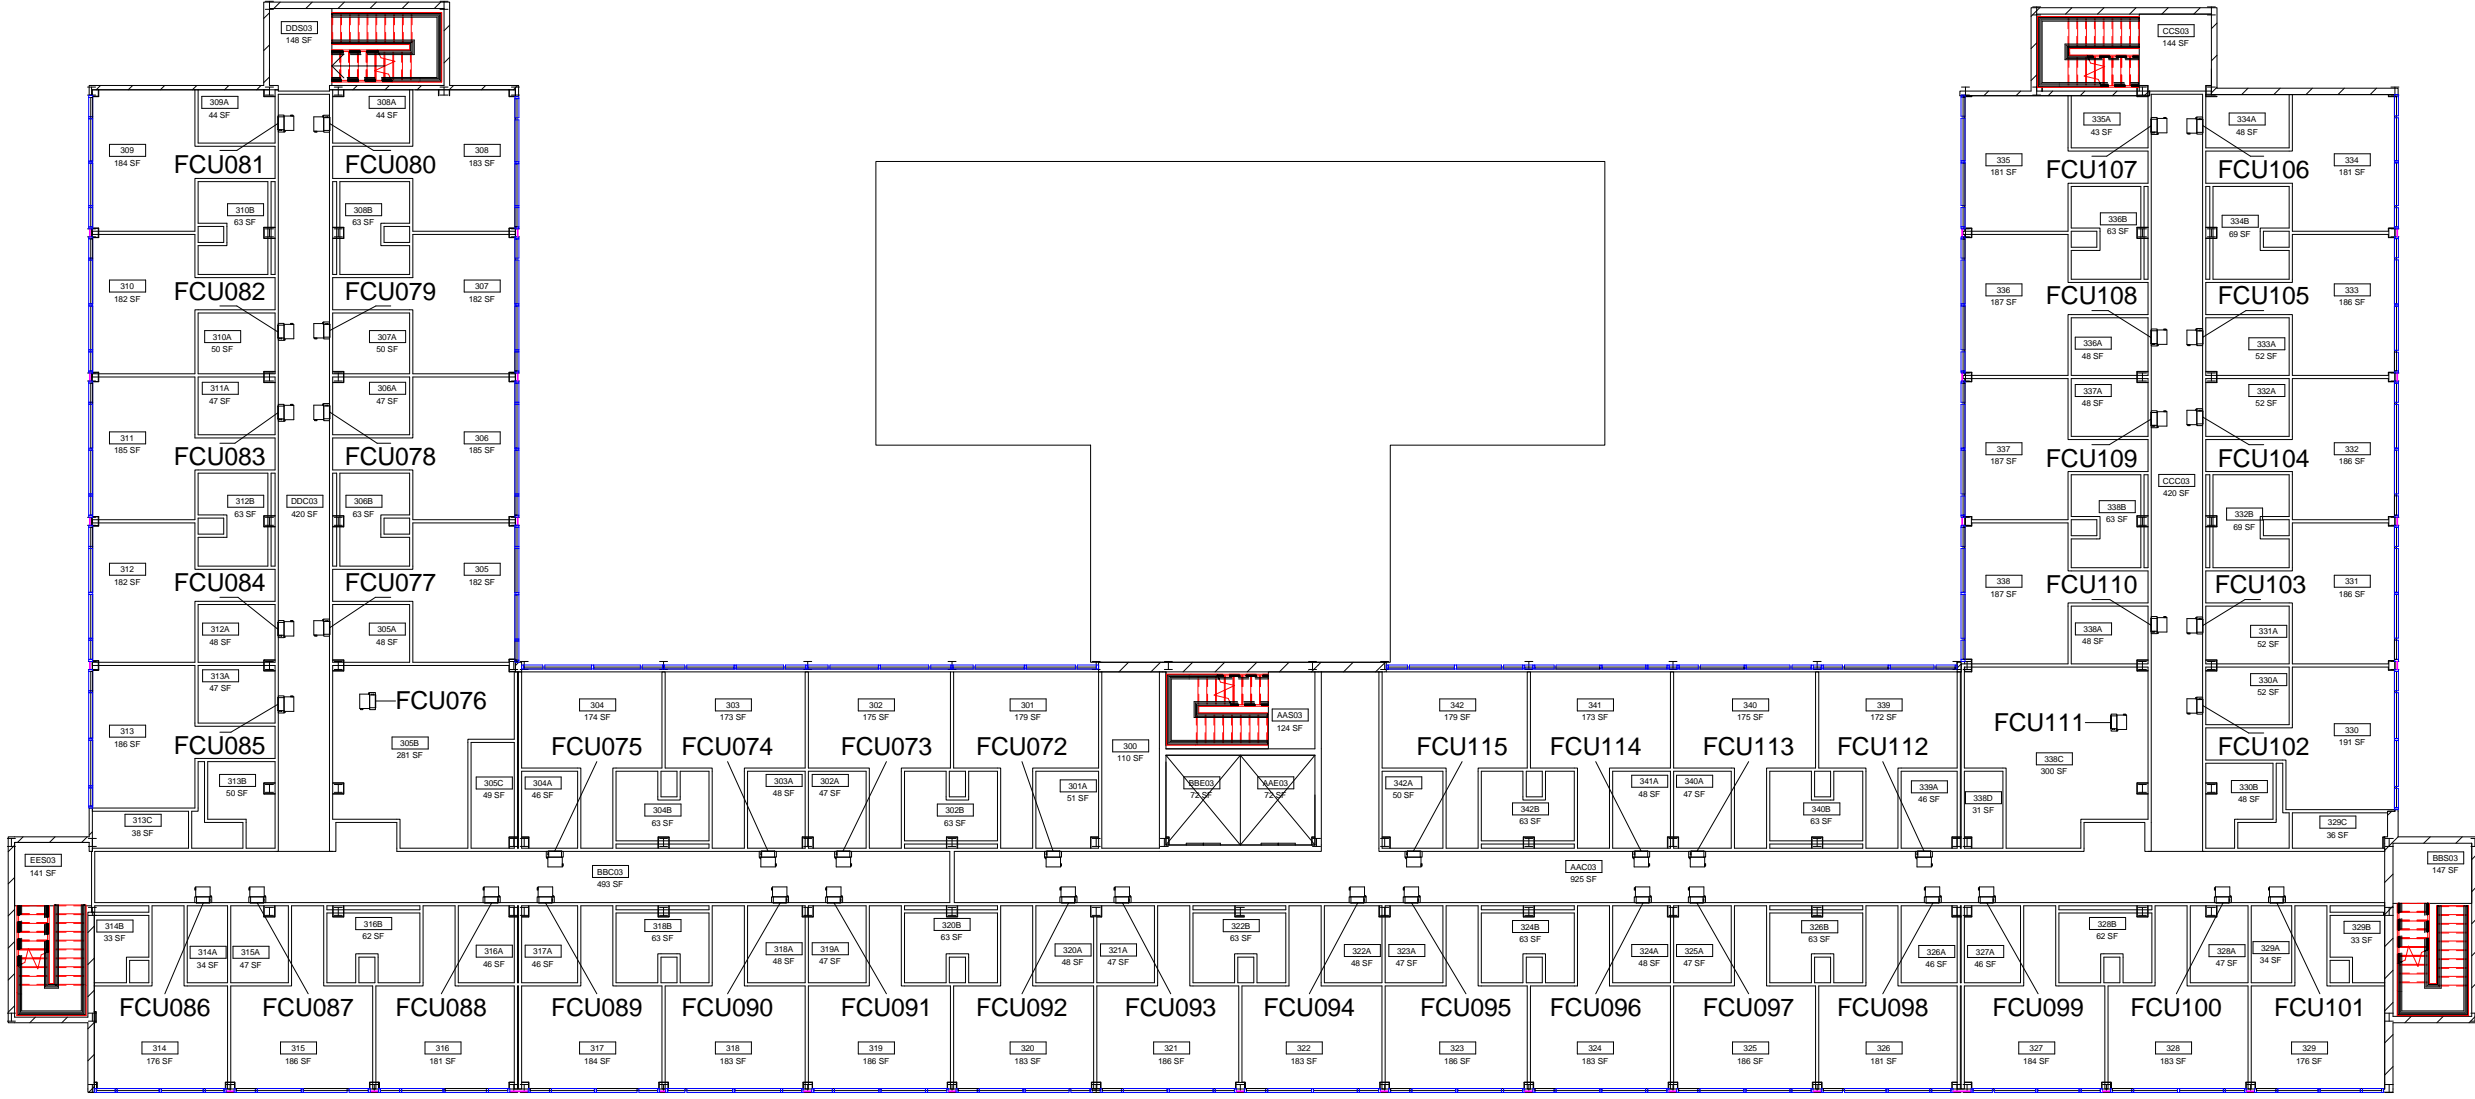

DWN	DATE
STK, JRC	4-21-2014
REV.	DATE

Arkansas Hall
Level 1 HVAC Service Areas

M-1

SCALE: 1" = 20'-0"

Equipment Legend

AH001

DWN	Author	DATE
	REV.	DATE
		SCALE: 1" = 20'-0"

Arkansas Hall
Level 2 HVAC Service Areas

M-2

DWN	DATE	
	STK, JRC	4-21-2014
REV.	DATE	

Arkansas Hall
Level 3 HVAC Service Areas

DWN	DATE
STK, JRC	4-21-2014
REV.	DATE

Arkansas Hall
Level 4 HVAC Service Areas

SCALE: 1" = 20'-0"

DWN	DATE
STK, JRC	4-21-2014
REV.	DATE