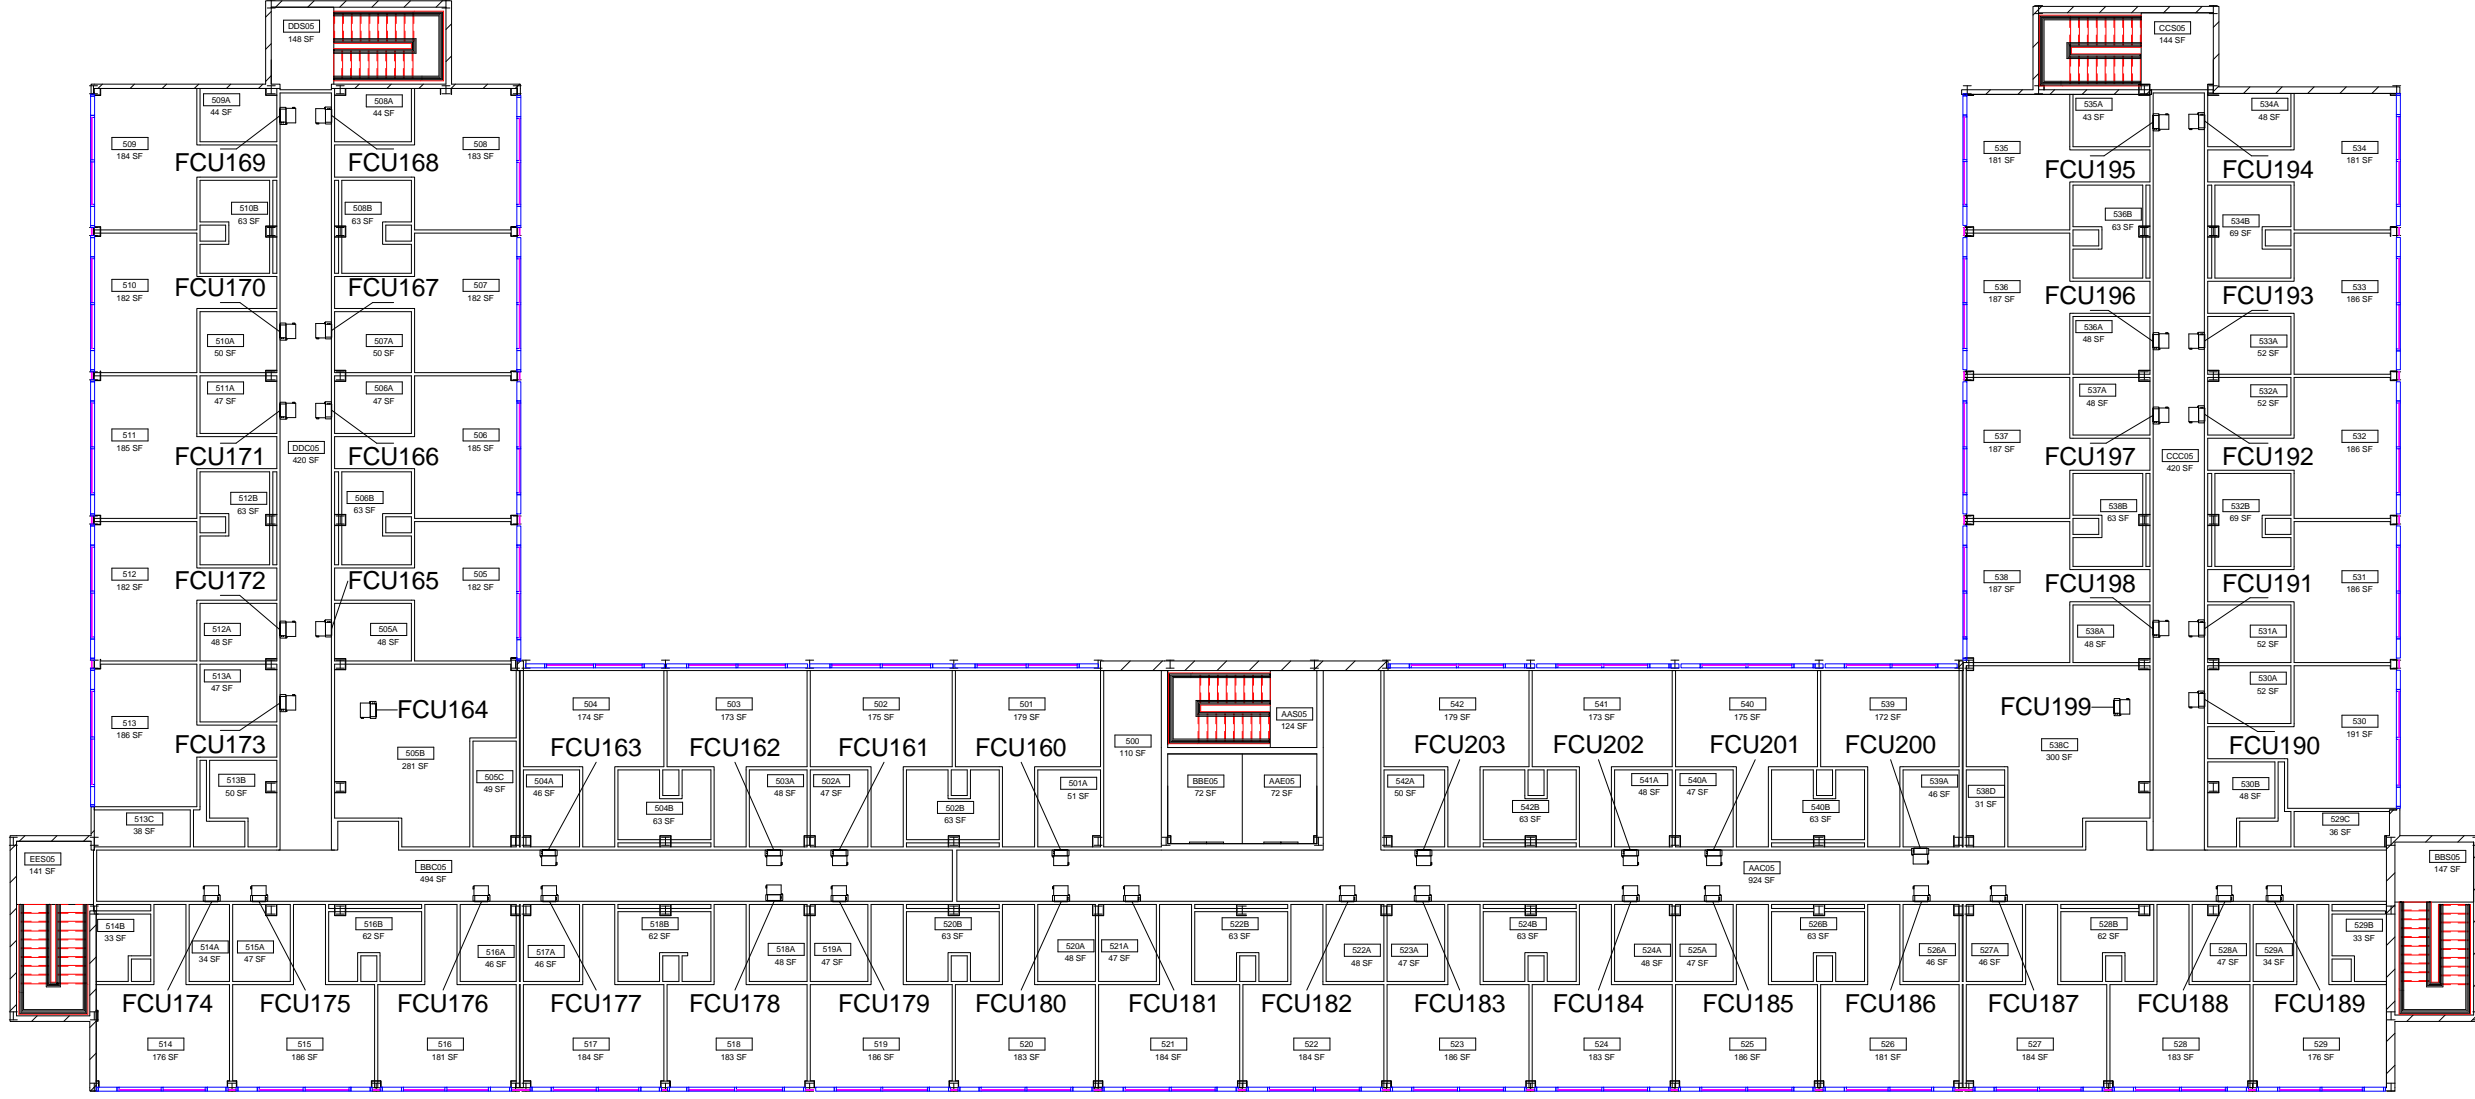

DWN	DATE
STK, JRC	4-21-2014
REV.	DATE

Arkansas Hall
Level 1 HVAC Service Areas

M-1

SCALE: 1" = 20'-0"

Equipment Legend

AH001

DWN	Author	DATE
	REV.	DATE
		SCALE: 1" = 20'-0"

Arkansas Hall
Level 2 HVAC Service Areas

M-2

DWN	DATE	
	STK, JRC	4-21-2014
REV.	DATE	

Arkansas Hall
Level 3 HVAC Service Areas

DWN	DATE
STK, JRC	4-21-2014
REV.	DATE

Arkansas Hall
Level 4 HVAC Service Areas

SCALE: 1" = 20'-0"

DWN	DATE
STK, JRC	4-21-2014
REV.	DATE