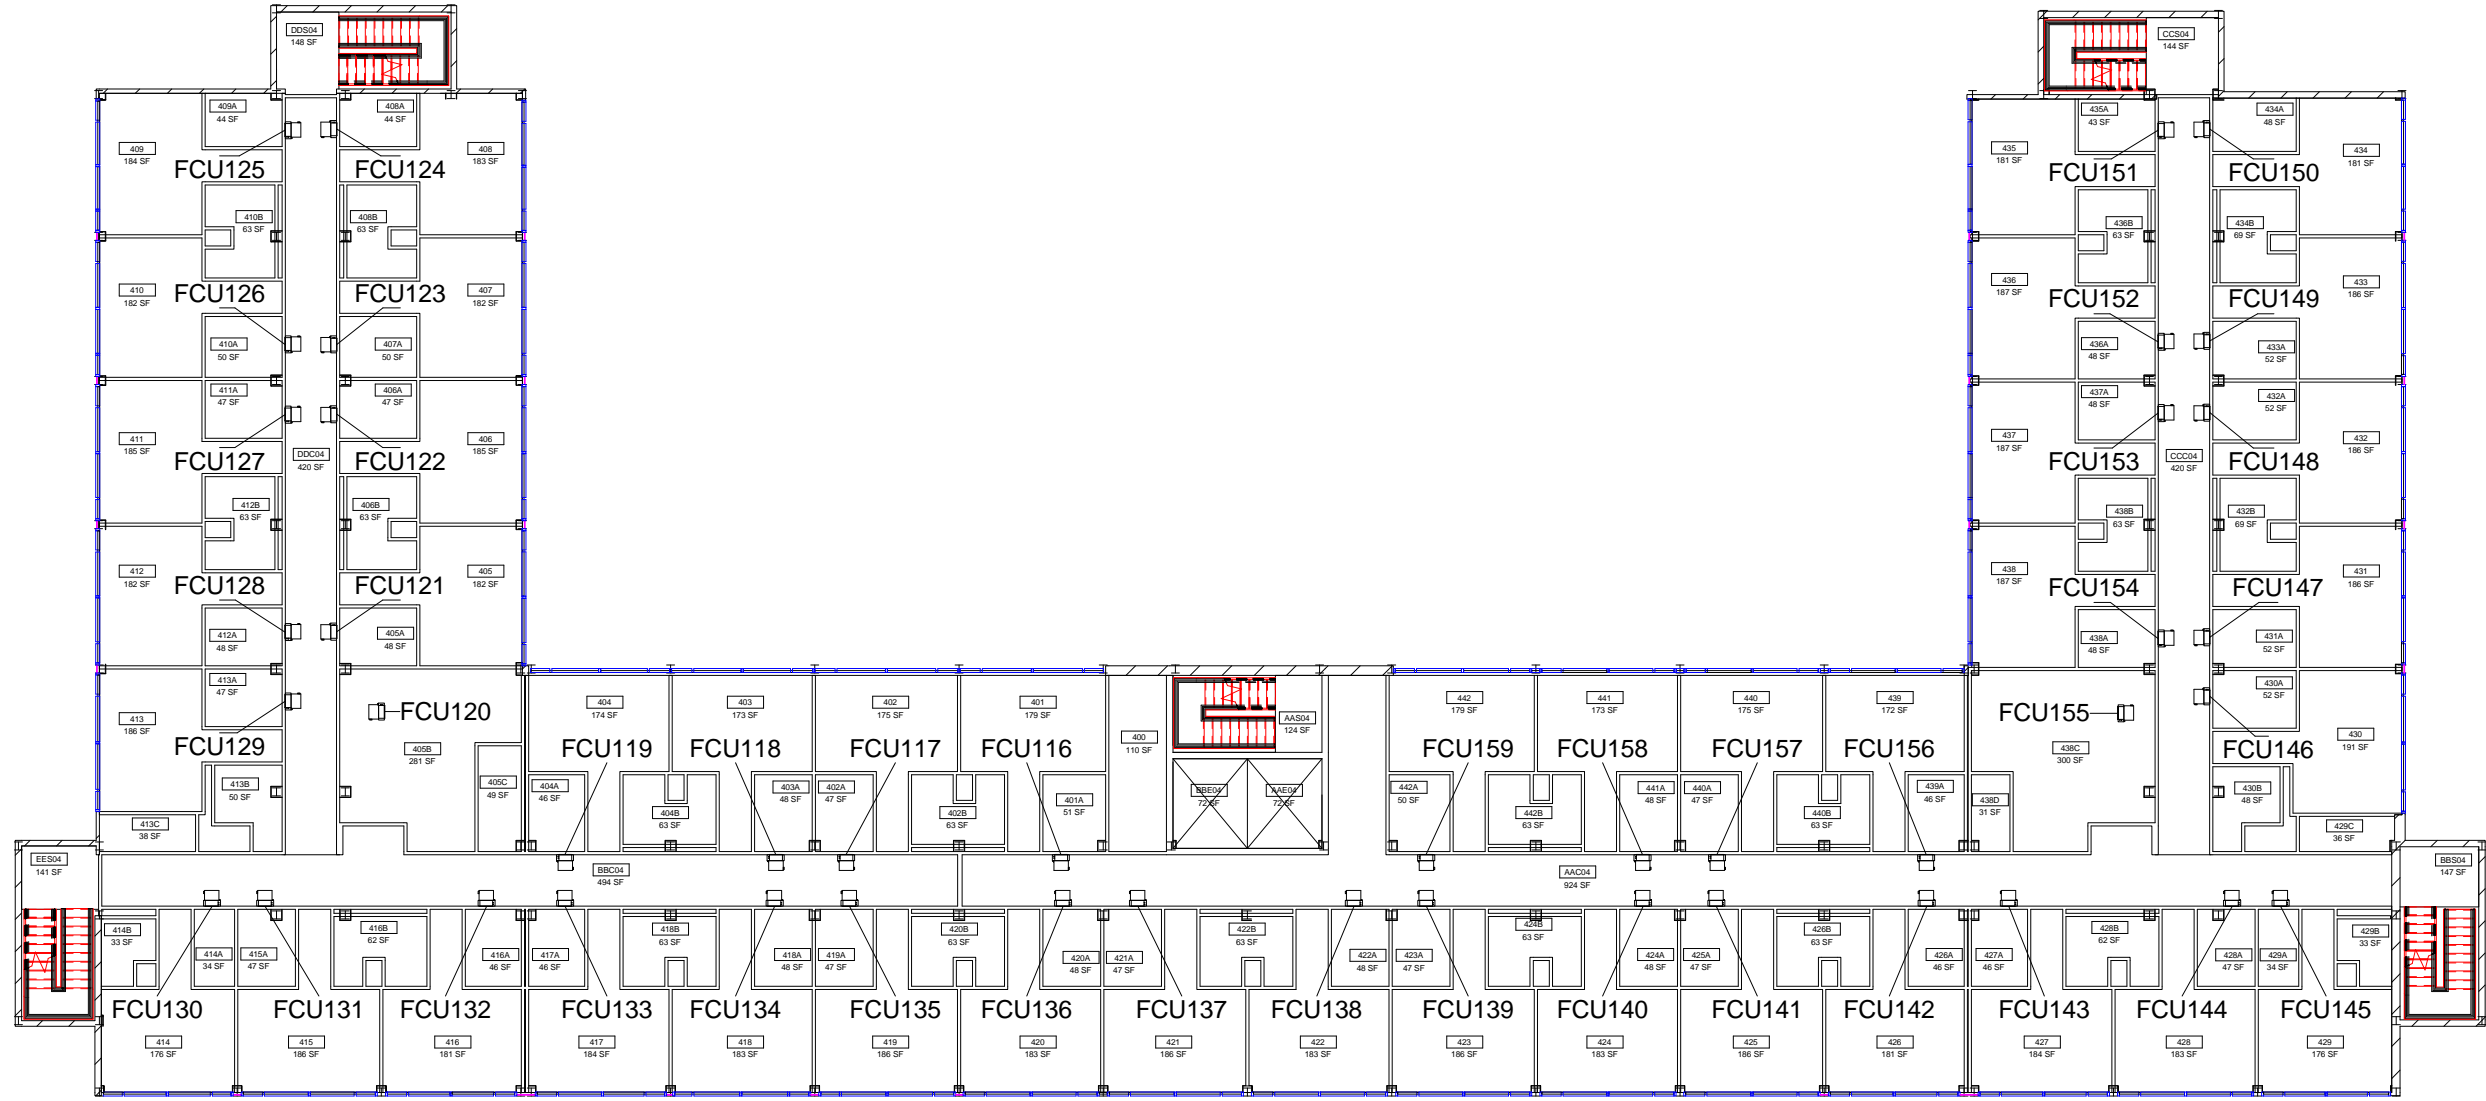

DWN	DATE
STK, JRC	4-21-2014
REV.	DATE

Arkansas Hall
Level 1 HVAC Service Areas

M-1

SCALE: 1" = 20'-0"

Equipment Legend

AH001

DWN	Author	DATE
	REV.	DATE
		SCALE: 1" = 20'-0"

Arkansas Hall
Level 2 HVAC Service Areas

M-2

DWN	DATE	
	STK, JRC	4-21-2014
REV.	DATE	

Arkansas Hall
Level 3 HVAC Service Areas

DWN	DATE
STK, JRC	4-21-2014
REV.	DATE

Arkansas Hall
Level 4 HVAC Service Areas

SCALE: 1" = 20'-0"

DWN	DATE
STK, JRC	4-21-2014
REV.	DATE

Arkansas Hall
Level 5 HVAC Service Areas