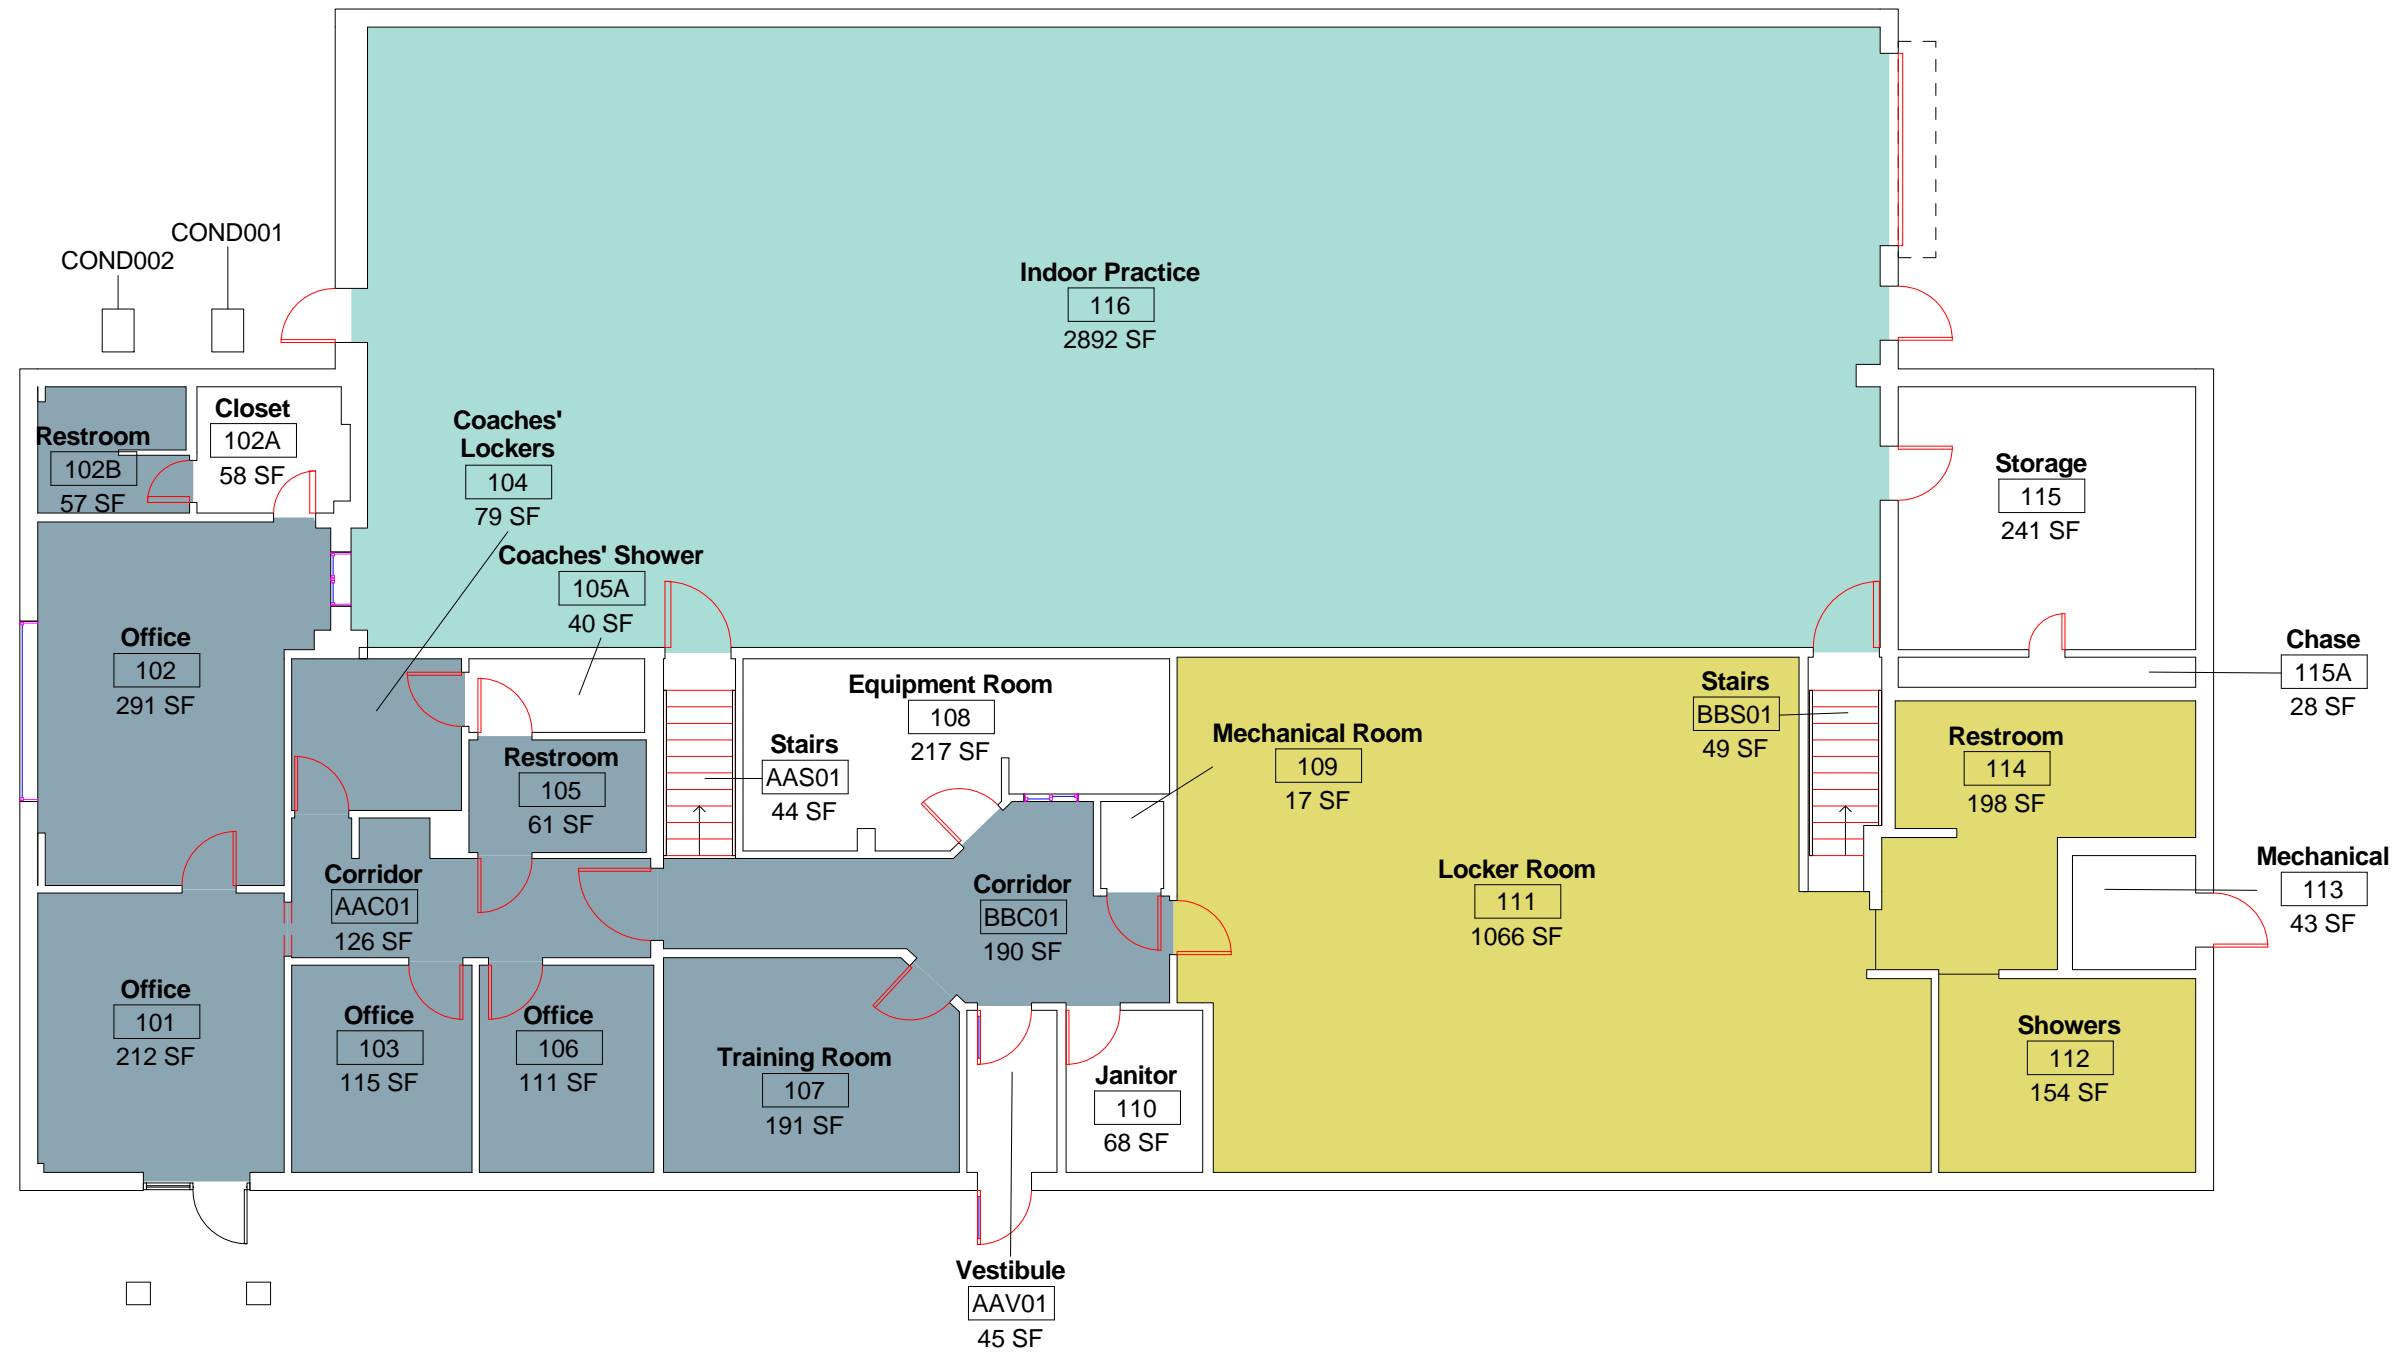

# Equipment Legend

- FURN001  
COND001
- FURN002  
COND002
- FURN003

SCALE: 3/32" = 1'-0"

DWN	DATE
STK	6/2/2014
REV.	DATE

Baseball Complex  
Level 1 HVAC Service Areas

M1