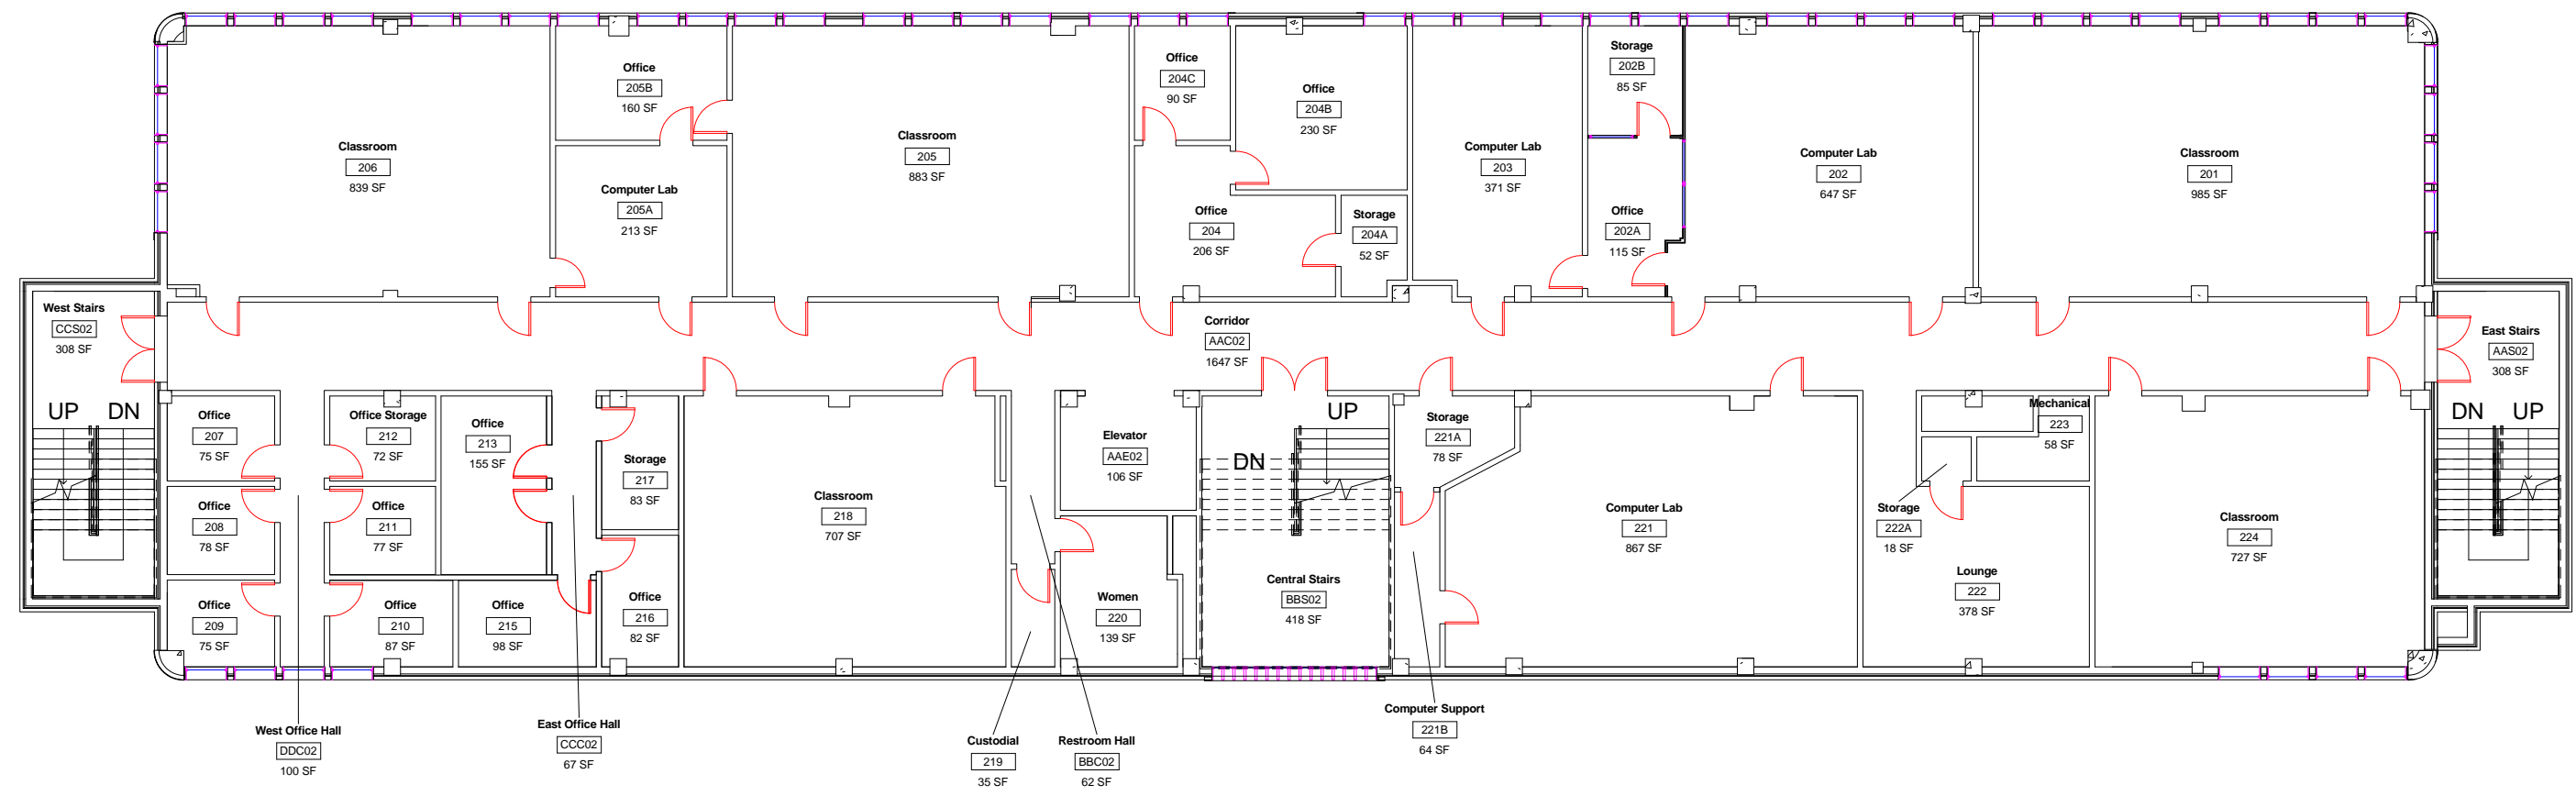

SCALE: 1/16" = 1'-0"

DWN	DATE
JRC <td>3-12-2014 </td>	3-12-2014
REV. <td>DATE</td>	DATE

College of Business
Level 1 Floor Plan

SCALE: 1/16" = 1'-0"

DWN	DATE
JRC <td>3-12-2014 </td>	3-12-2014
REV. <td>DATE</td>	DATE

College of Business
Level 2 Floor Plan

SCALE: 1/16" = 1'-0"

DWN	DATE
JRC <td>3-12-2014 </td>	3-12-2014
REV. <td>DATE</td>	DATE

College of Business
Level 3 Floor Plan

SCALE: 1/16" = 1'-0"

DWN DATE 3-12-2014

JRC REV. DATE

College of Business Level 4 Floor Plan