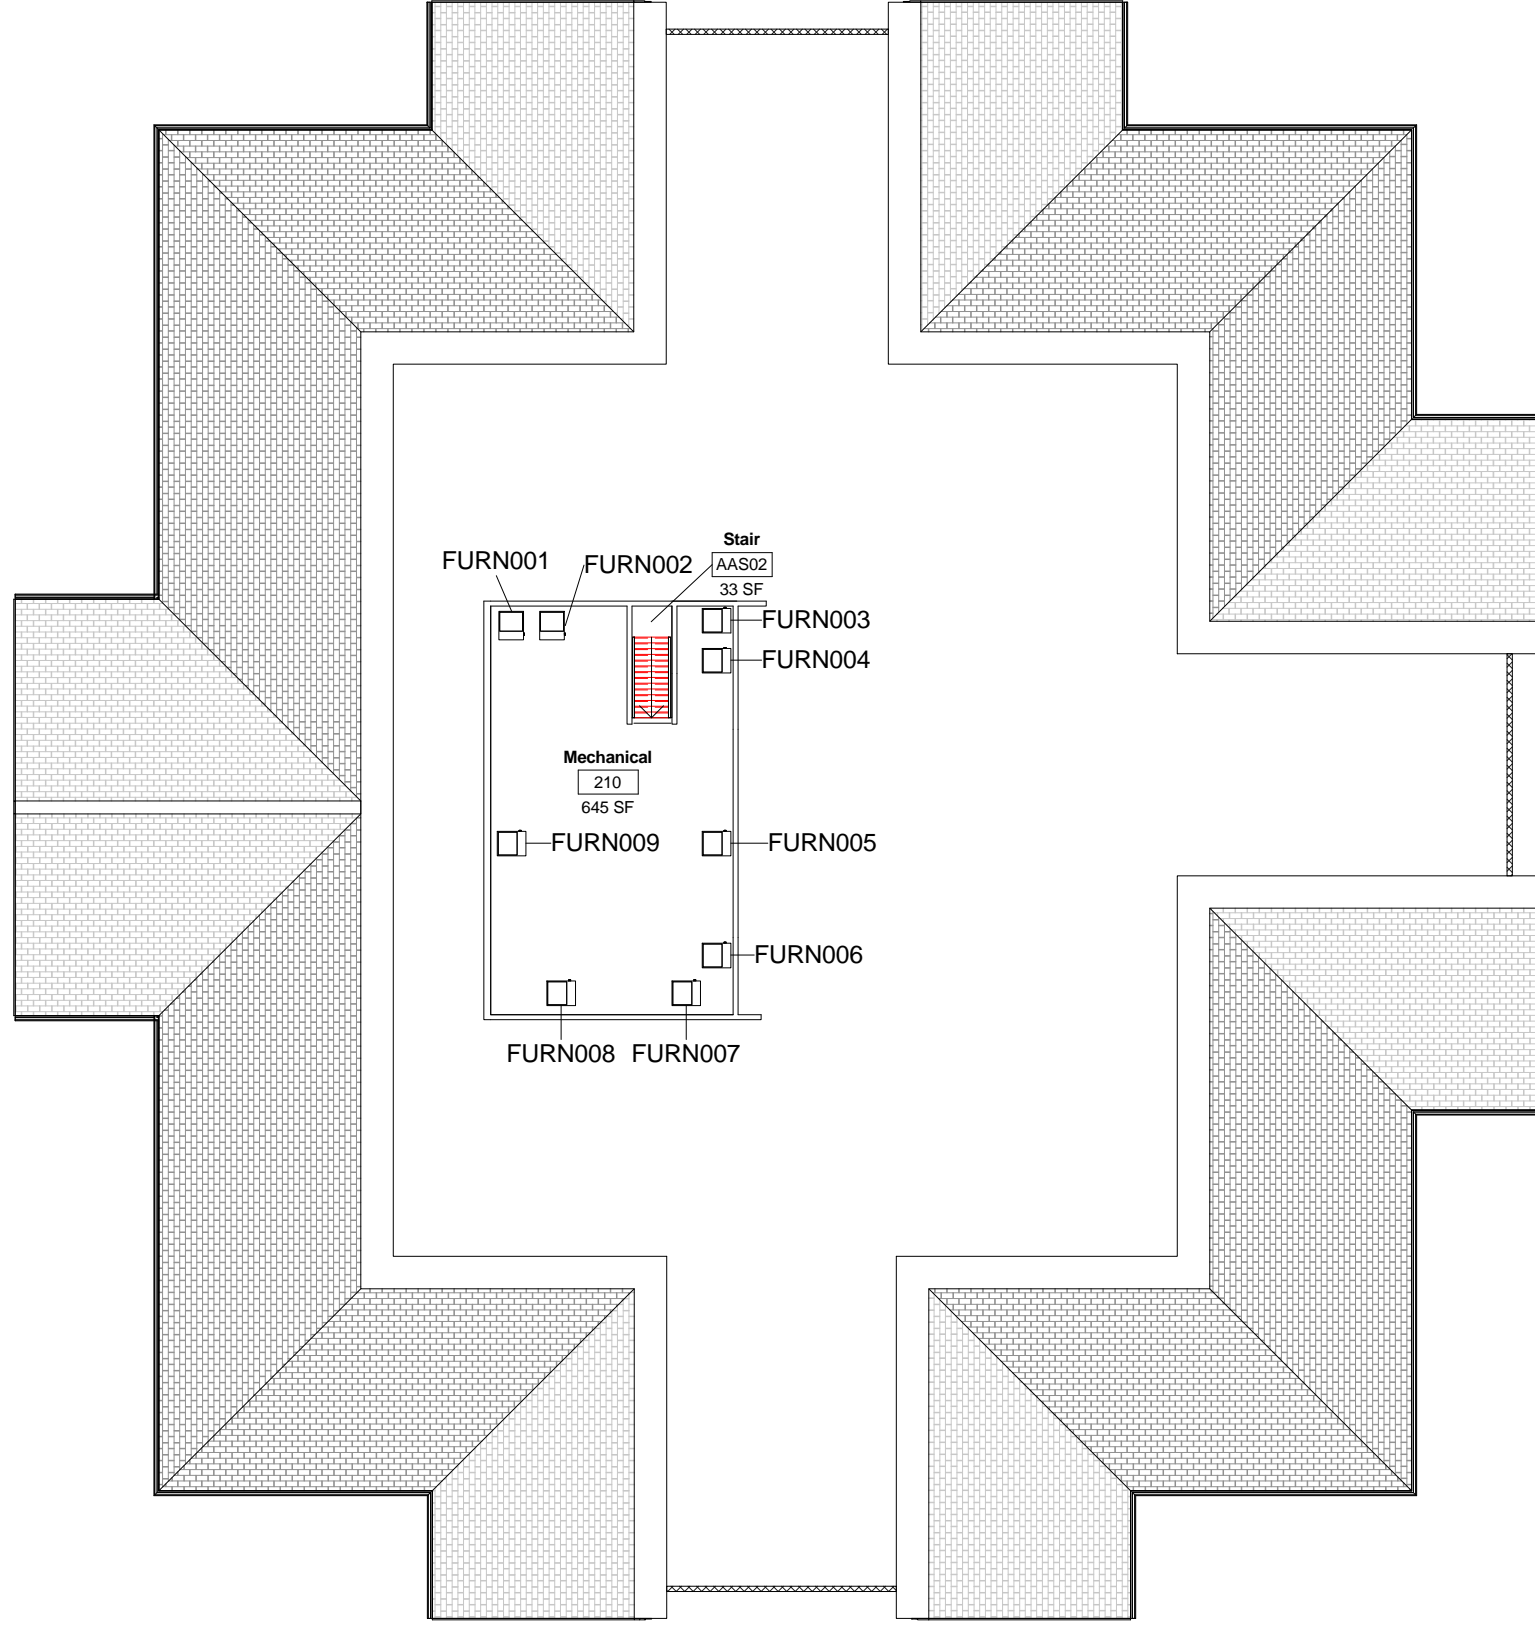

DWN	DATE
STK, JRC	5/27/2014
REV.	DATE

Childhood Development and Research
Level 2 HVAC Service Areas

M2