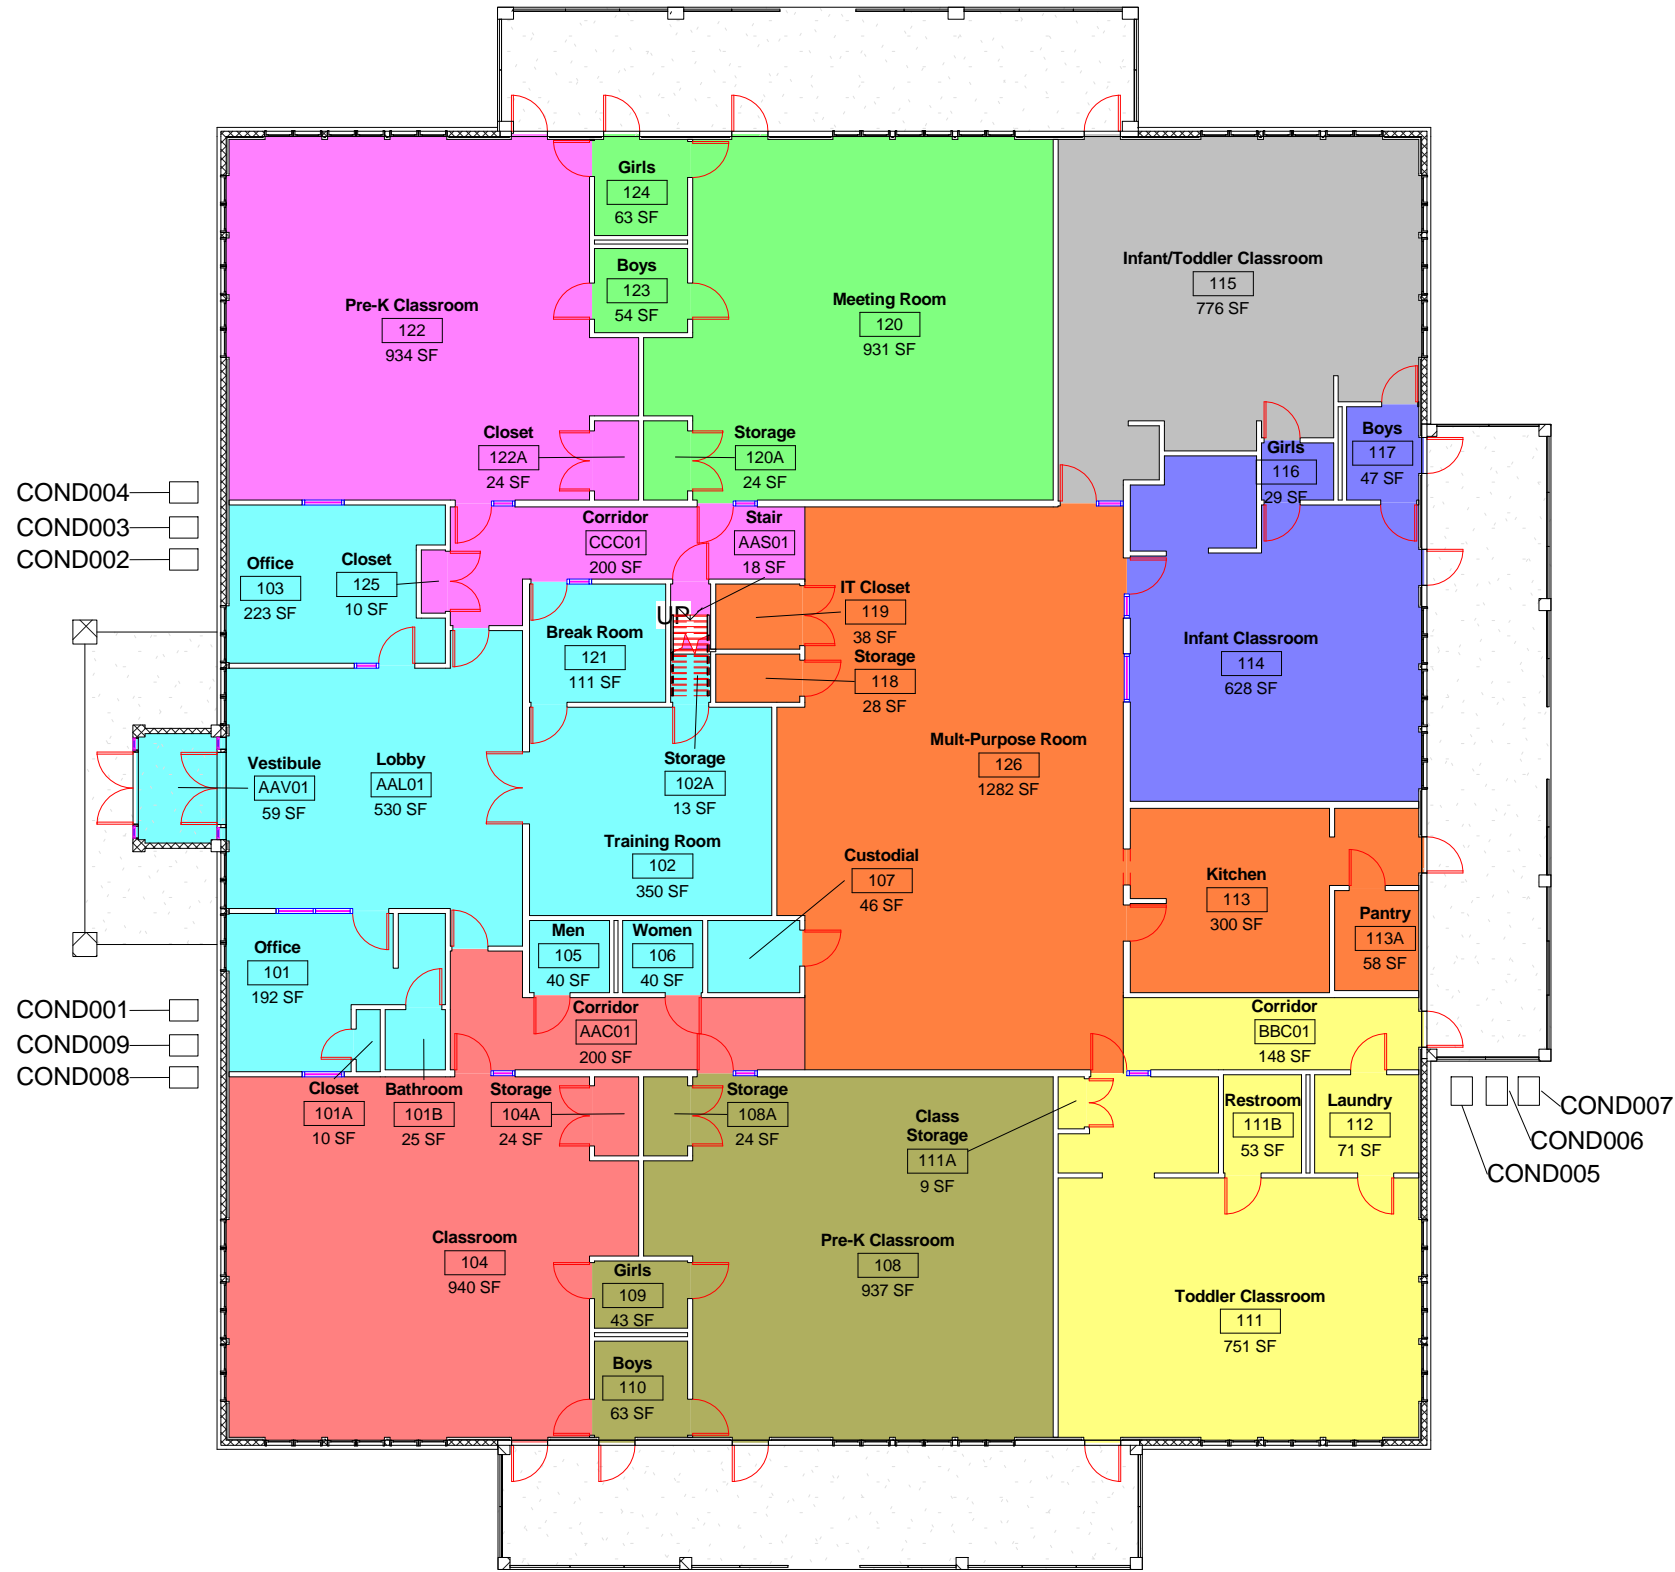

# Equipment Legend

- COND001/055  
FURN001/055
- COND002/055  
FURN002/055
- COND003/055  
FURN003/055
- COND004/055  
FURN004/055
- COND005/055  
FURN005/055
- COND006/055  
FURN006/055
- COND007/055  
FURN007/055
- COND008/055  
FURN008/055
- COND009/055  
FURN009/055

SCALE: 1/16" = 1'-0"

DWN	DATE
STK	5/27/2014
REV.	DATE