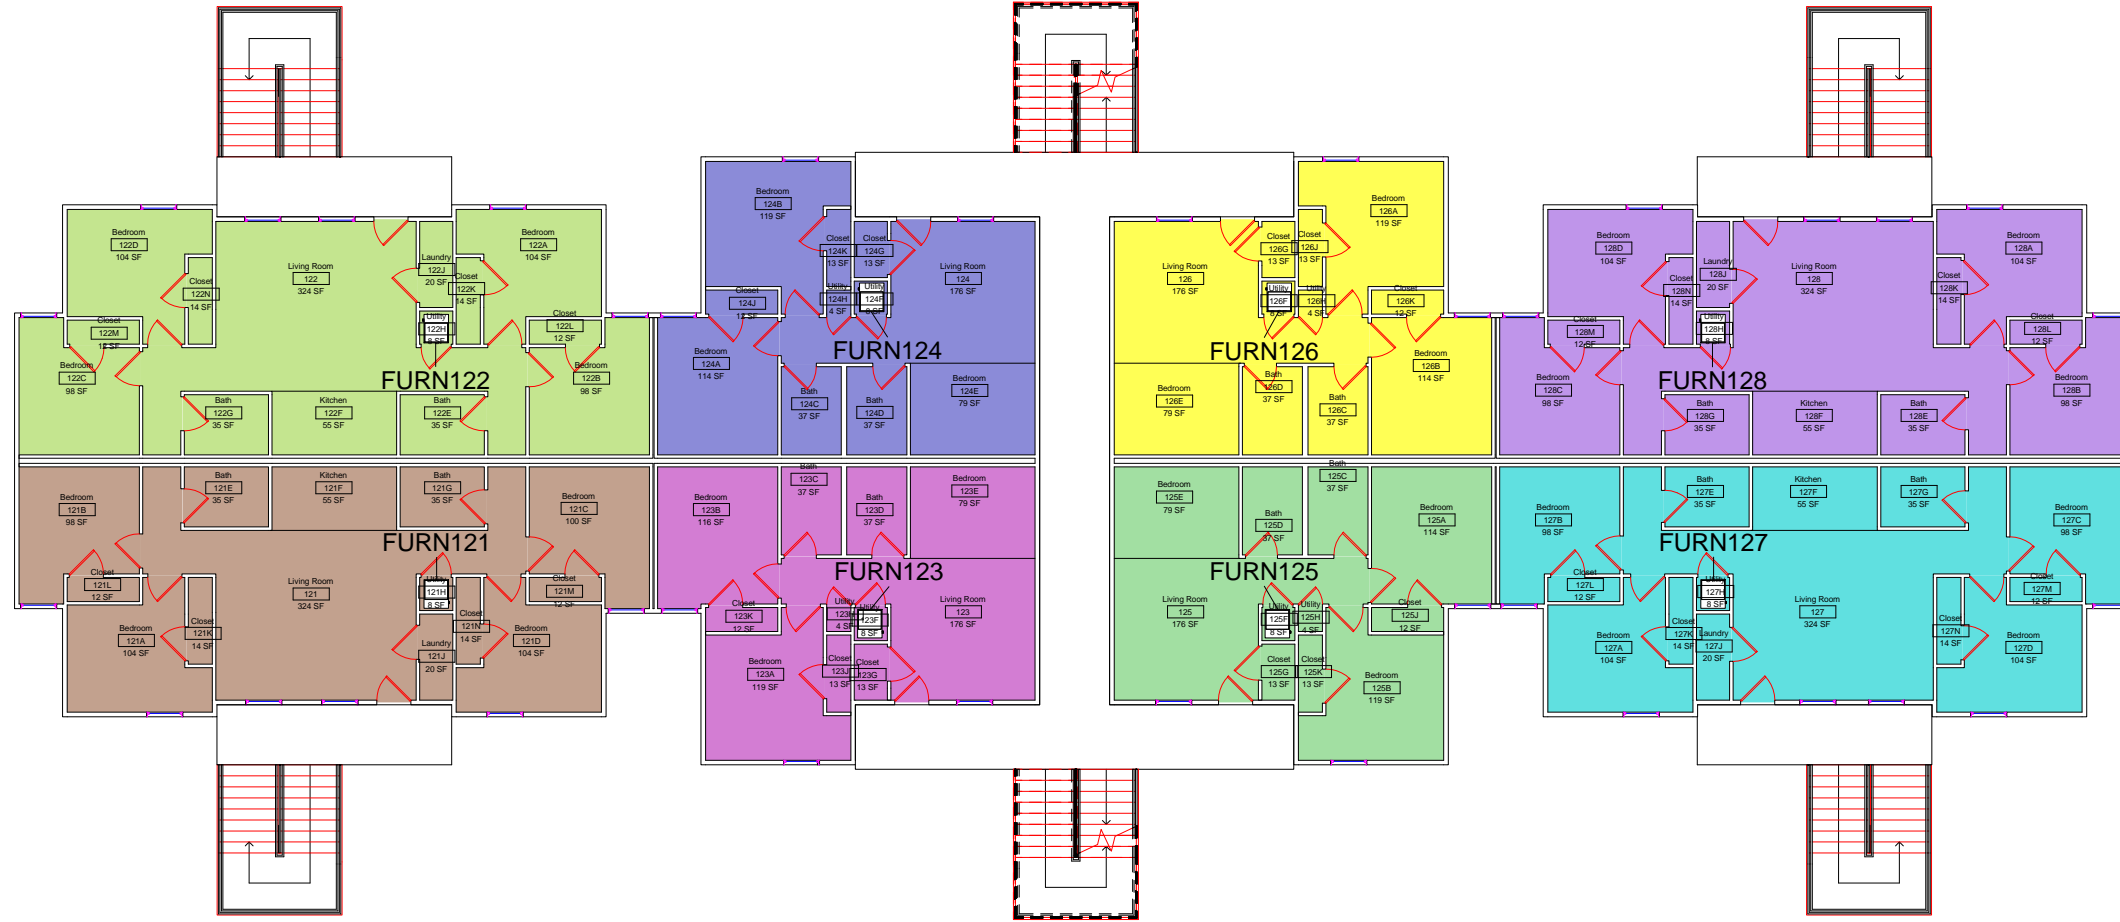

# Equipment Legend

- FURN111
- FURN112
- FURN113
- FURN114
- FURN115
- FURN116
- FURN117
- FURN118

	DATE	5/20/2014
	Author	DATE
DWN	REV.	DATE

SCALE: 1/16" = 1'-0"

## Collegiate Park Building 1 Level 1 HVAC Service Areas

# Equipment Legend

- FURN121
- FURN122
- FURN123
- FURN124
- FURN125
- FURN126
- FURN127
- FURN128

DWN	DATE	
	STK	5/20/2014
REV.	DATE	

Collegiate Park Building 1  
Level 2 HVAC Service Areas

M2

SCALE: 1/16" = 1'-0"

### Equipment Legend

- FURN133
- FURN134
- FURN135
- FURN136

DWN	DATE	5/20/2014
	STK	DATE
REV.		

Collegiate Park Building 1  
Level 3 HVAC Service Areas

M3

SCALE: 1/16" = 1'-0"