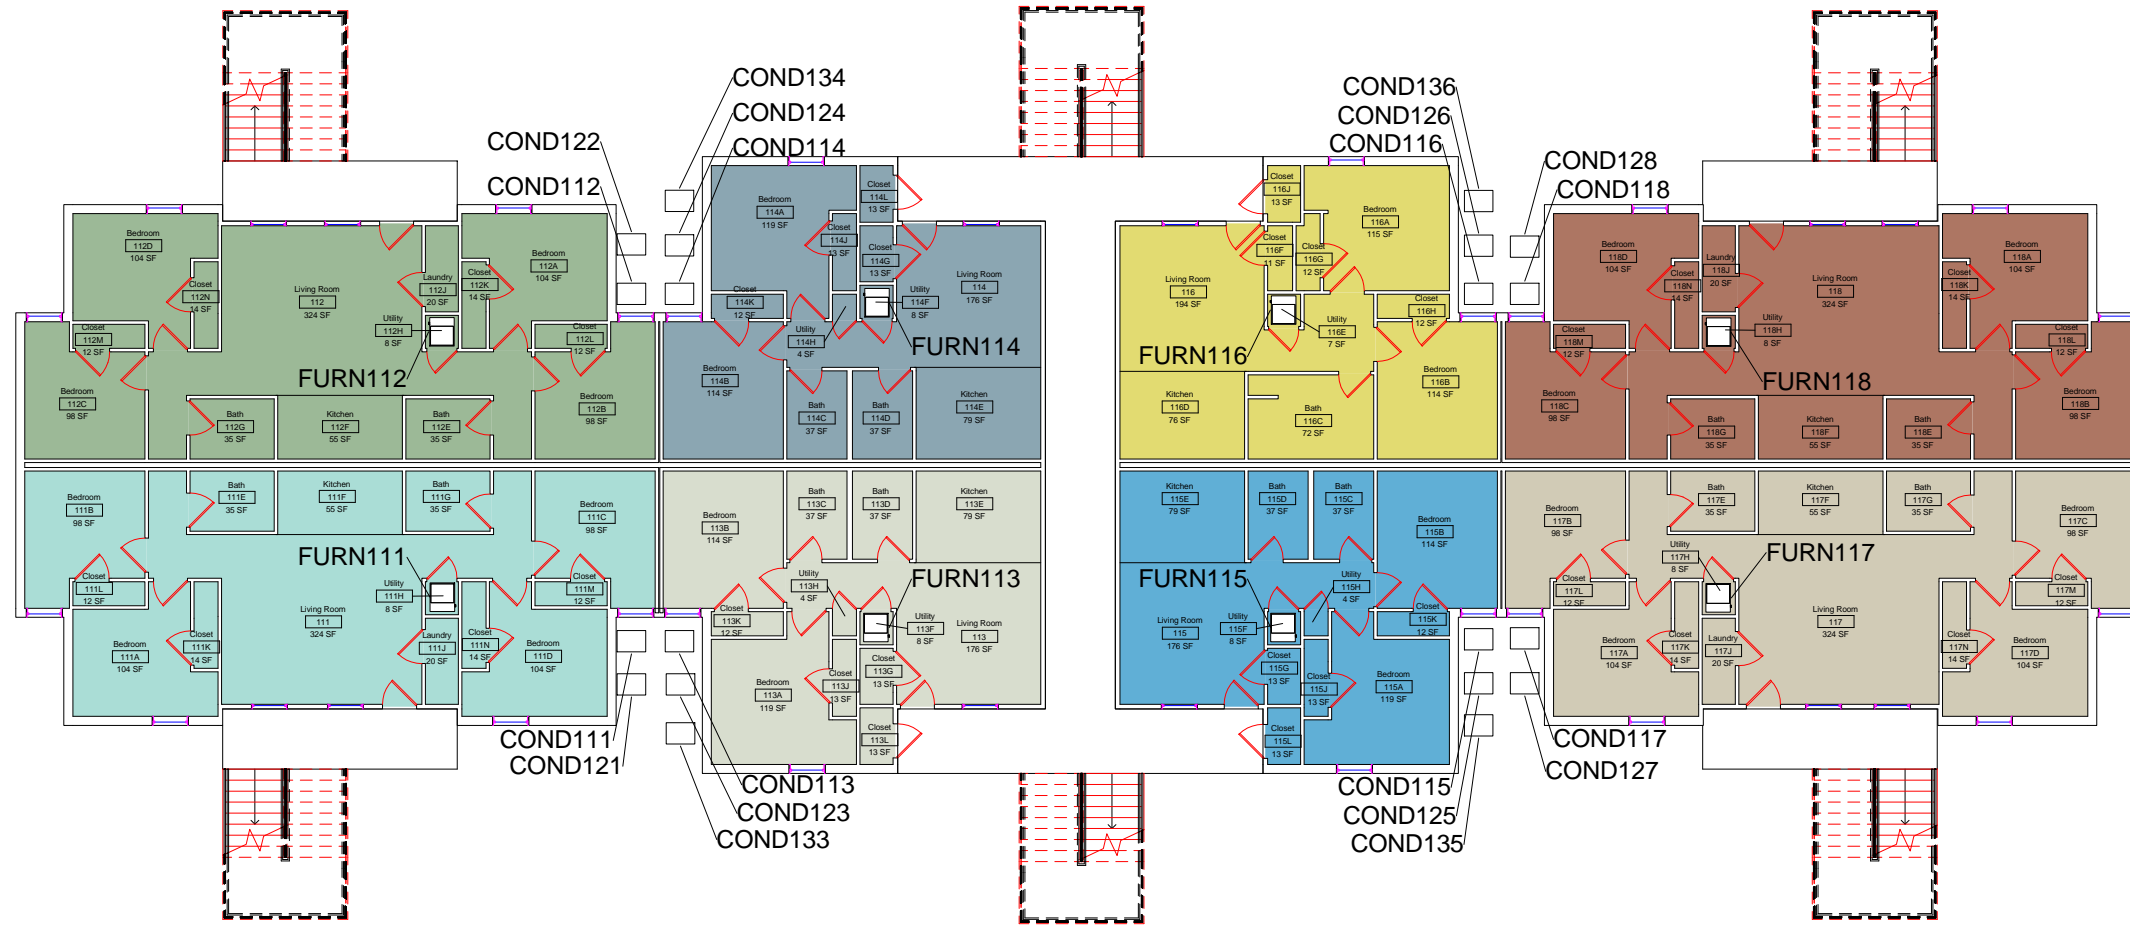

# Equipment Legend

- FURN111
- FURN112
- FURN113
- FURN114
- FURN115
- FURN116
- FURN117
- FURN118

	DATE	5/20/2014
	Author	DATE
DWN	REV.	DATE

SCALE: 1/16" = 1'-0"

## Collegiate Park Building 1 Level 1 HVAC Service Areas

# Equipment Legend

- FURN121
- FURN122
- FURN123
- FURN124
- FURN125
- FURN126
- FURN127
- FURN128

DWN	DATE	
	STK	5/20/2014
REV.	DATE	

Collegiate Park Building 1  
Level 2 HVAC Service Areas

M2

SCALE: 1/16" = 1'-0"

### Equipment Legend

- FURN133
- FURN134
- FURN135
- FURN136

DWN	DATE	5/20/2014
	STK	DATE
REV.		

Collegiate Park Building 1  
Level 3 HVAC Service Areas

M3

SCALE: 1/16" = 1'-0"