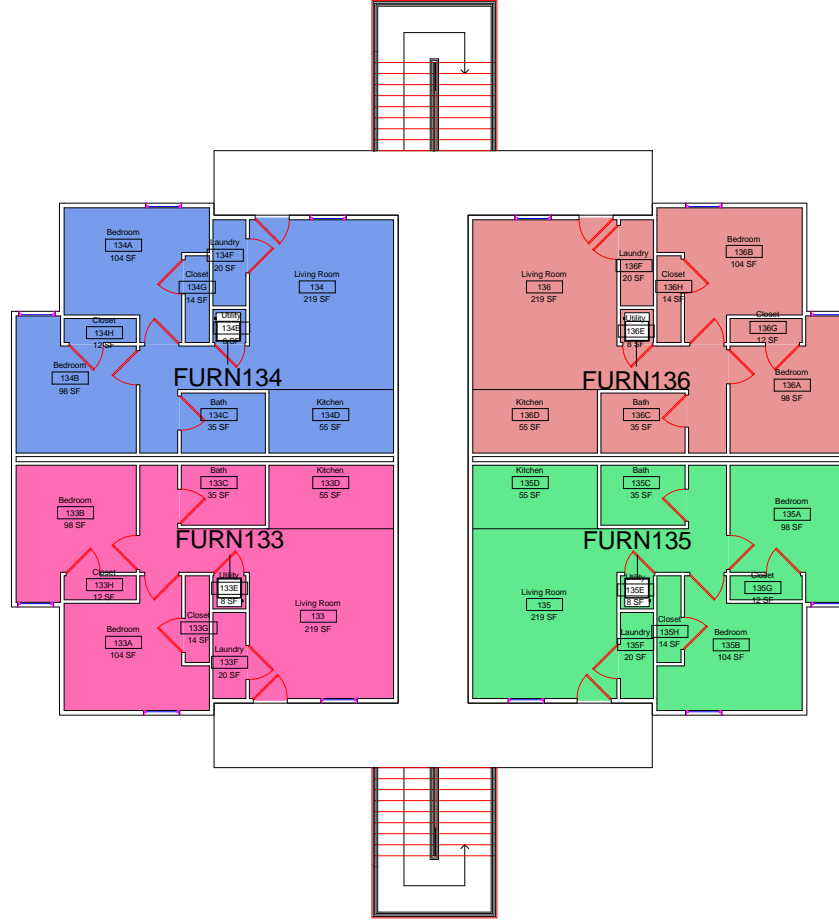

# Equipment Legend

- FURN121
- FURN122
- FURN123
- FURN124
- FURN125
- FURN126
- FURN127
- FURN128

DWN	DATE	
	STK	5/20/2014
REV.	DATE	

Collegiate Park Building 1  
Level 2 HVAC Service Areas

M2

SCALE: 1/16" = 1'-0"

### Equipment Legend

- FURN133
- FURN134
- FURN135
- FURN136

DWN	DATE	5/20/2014
	STK	DATE
REV.		

Collegiate Park Building 1  
Level 3 HVAC Service Areas

M3

SCALE: 1/16" = 1'-0"