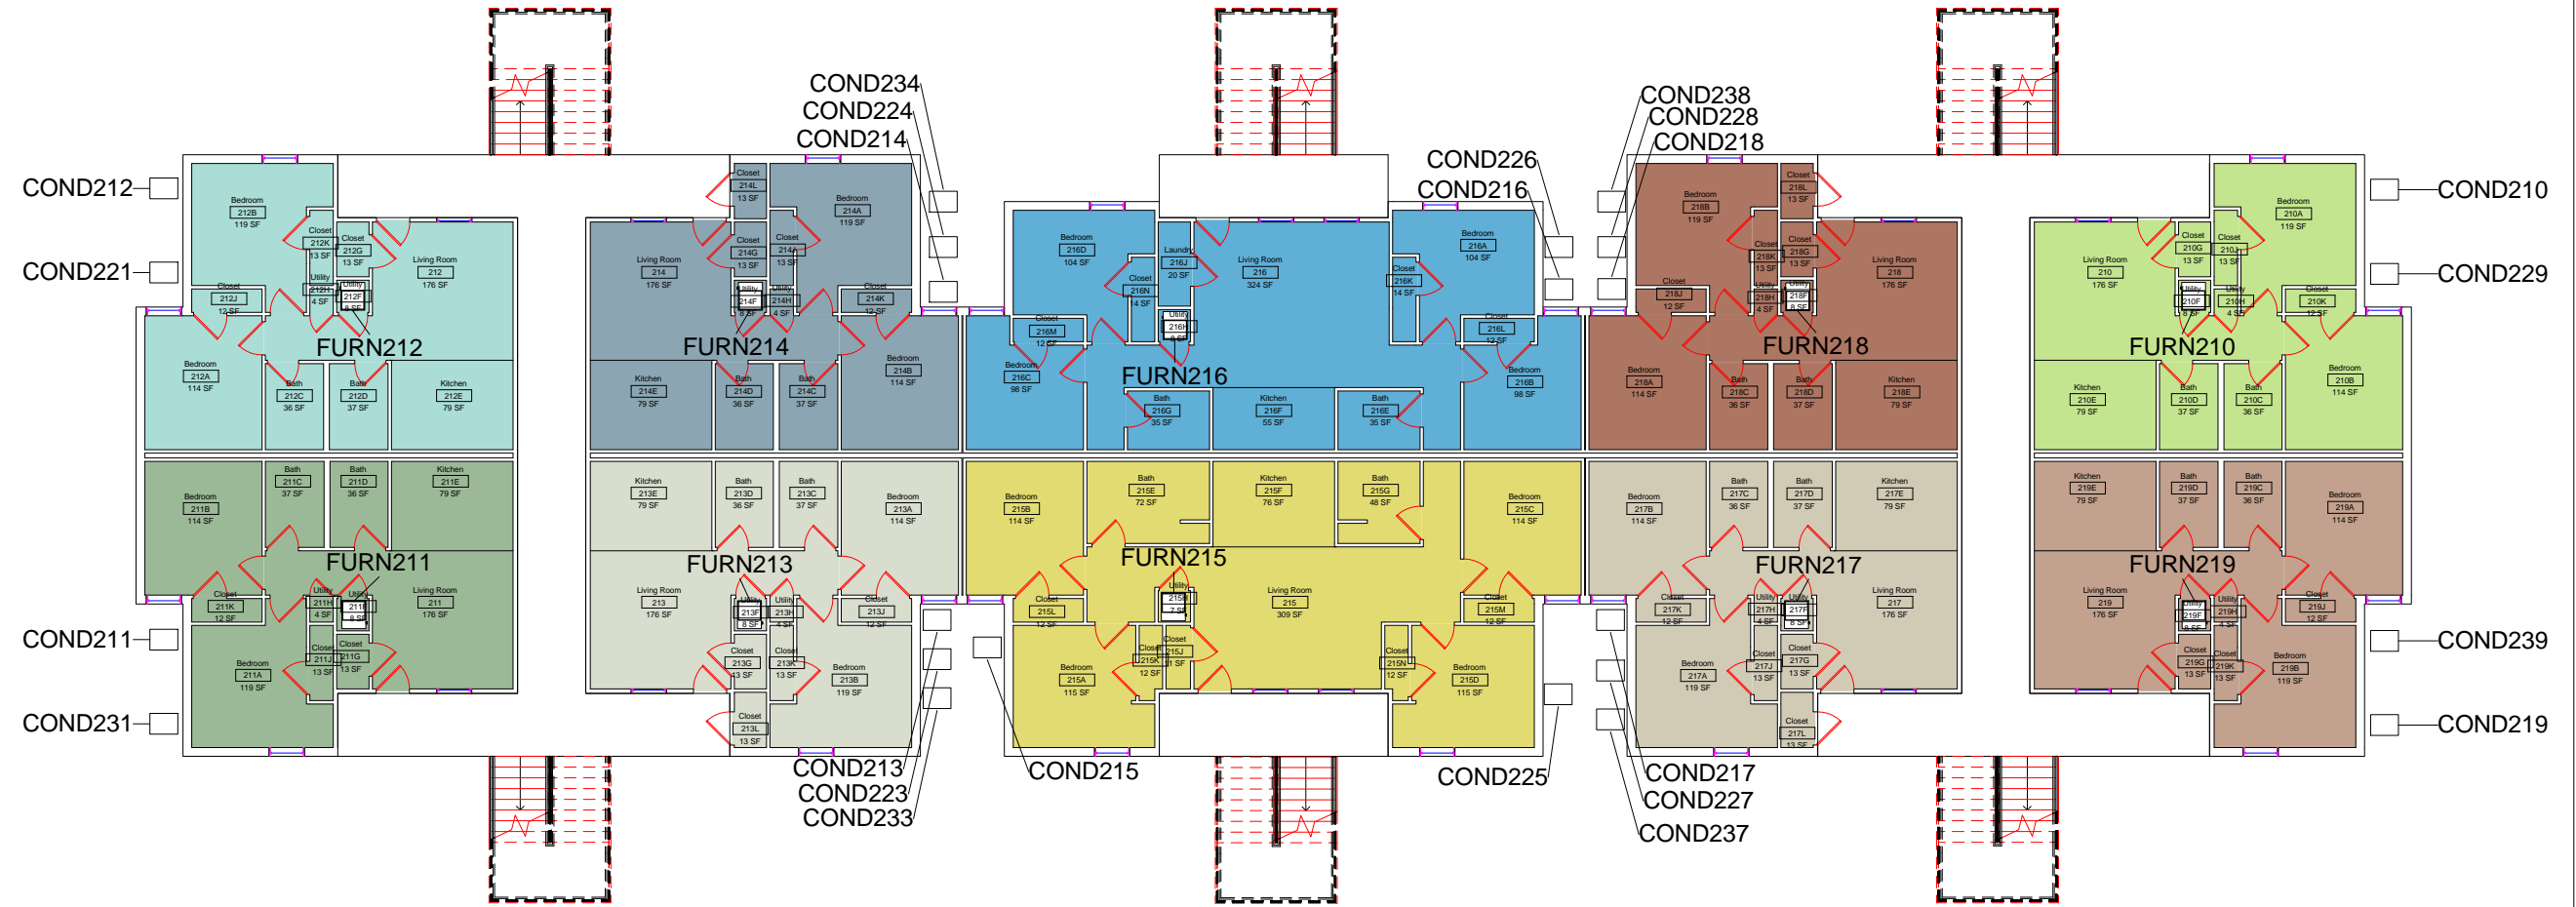

Equipment Legend

- FURN210
- FURN211
- FURN212
- FURN213
- FURN214
- FURN215
- FURN216
- FURN217
- FURN218
- FURN219

SCALE: 1/16" = 1'-0"

DWN	DATE
STK	5/21/2014
REV.	DATE

Collegiate Park Apartments Building 2 Level 1 HVAC Service Areas

Equipment Legend

- FURN221
- FURN223
- FURN224
- FURN225
- FURN226
- FURN227
- FURN228
- FURN229

DWN	DATE	5/21/2014
	STK	REV.

Collegiate Park Apartments Building 2
Level 2 HVAC Service Areas

Equipment Legend

- FURN231
- FURN233
- FURN234
- FURN237
- FURN238
- FURN239

DWN	DATE	5/21/2014
	STK	
REV.	DATE	

Collegiate Park Apartments Building 2
Level 3 HVAC Service Areas

M3

SCALE: 1/16" = 1'-0"