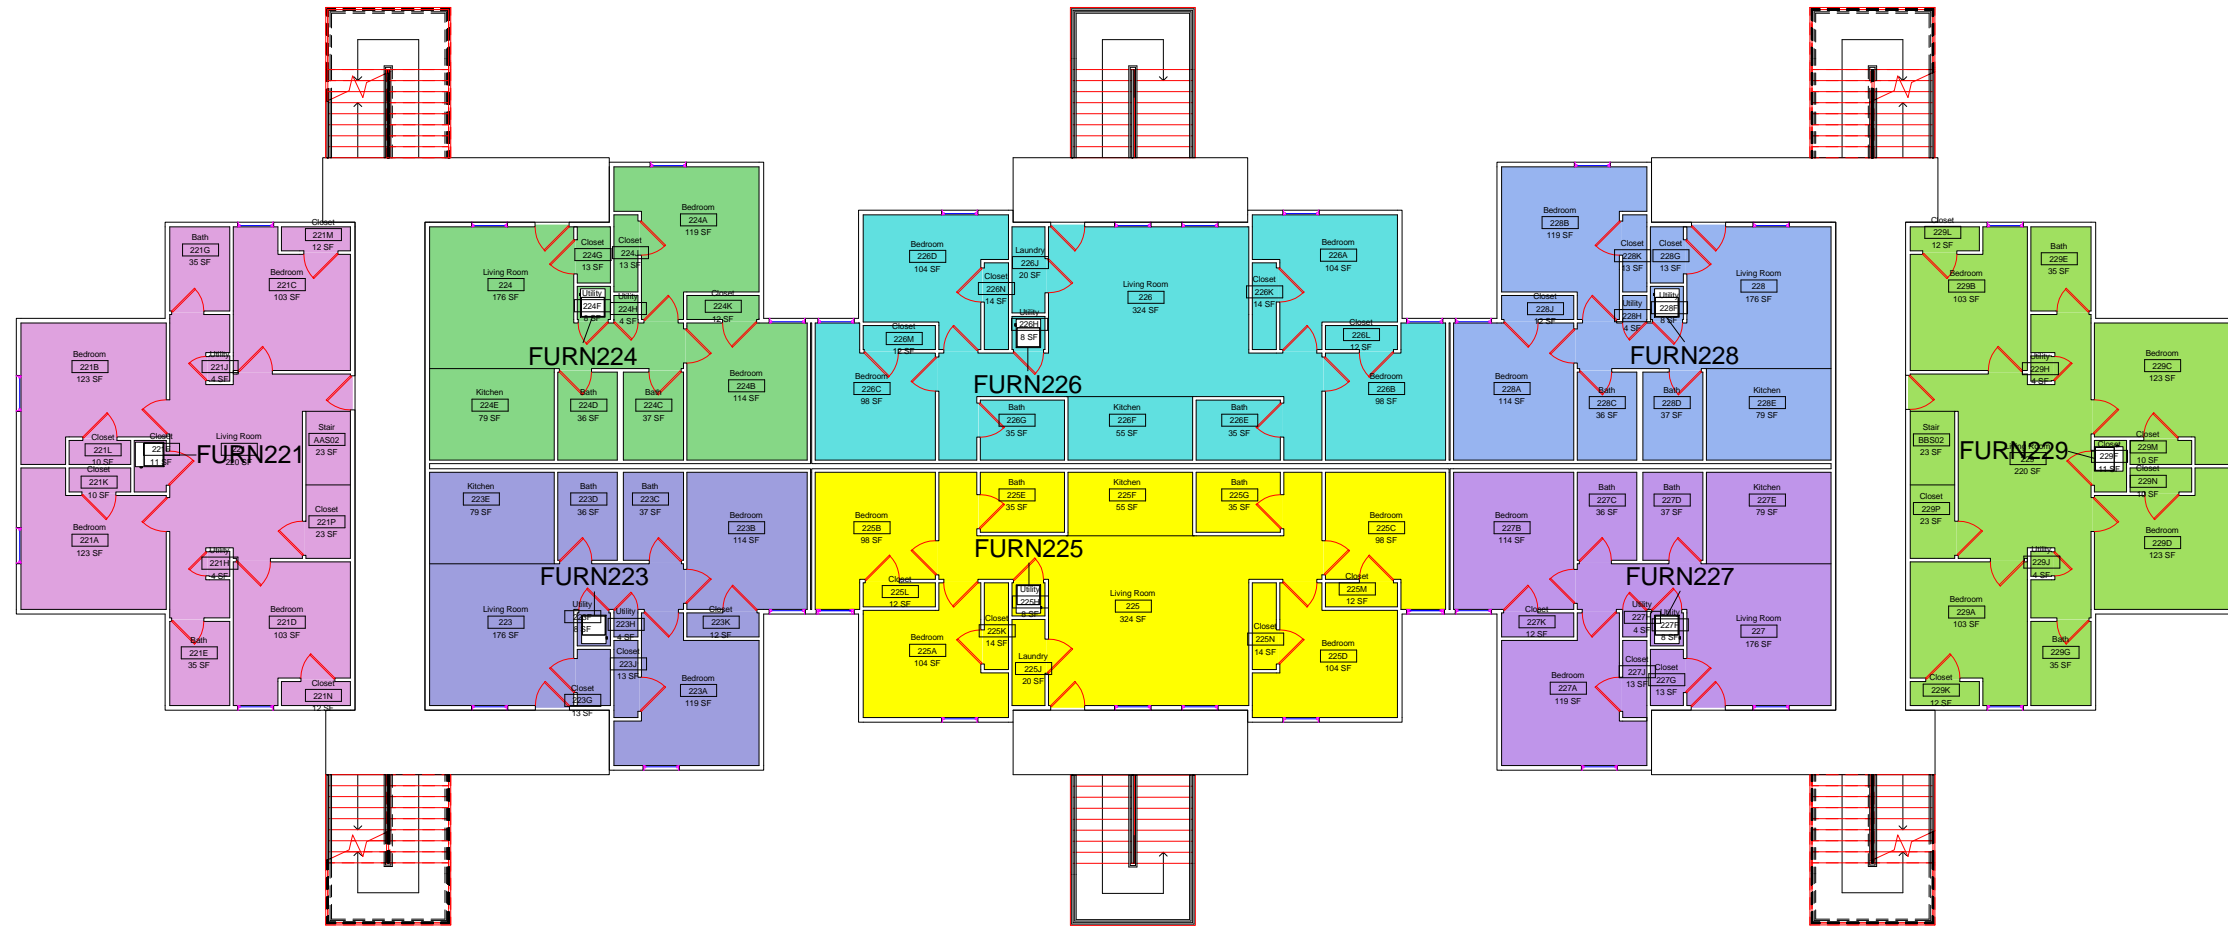

Equipment Legend

- FURN210
- FURN211
- FURN212
- FURN213
- FURN214
- FURN215
- FURN216
- FURN217
- FURN218
- FURN219

SCALE: 1/16" = 1'-0"

DWN	DATE
STK	5/21/2014
REV.	DATE

Collegiate Park Apartments Building 2 Level 1 HVAC Service Areas

Equipment Legend

- FURN221
- FURN223
- FURN224
- FURN225
- FURN226
- FURN227
- FURN228
- FURN229

DWN	DATE	5/21/2014
	STK	REV.

Collegiate Park Apartments Building 2
Level 2 HVAC Service Areas

Equipment Legend

- FURN231
- FURN233
- FURN234
- FURN237
- FURN238
- FURN239

DWN	DATE	5/21/2014
	STK	
REV.	DATE	

Collegiate Park Apartments Building 2
Level 3 HVAC Service Areas

M3

SCALE: 1/16" = 1'-0"