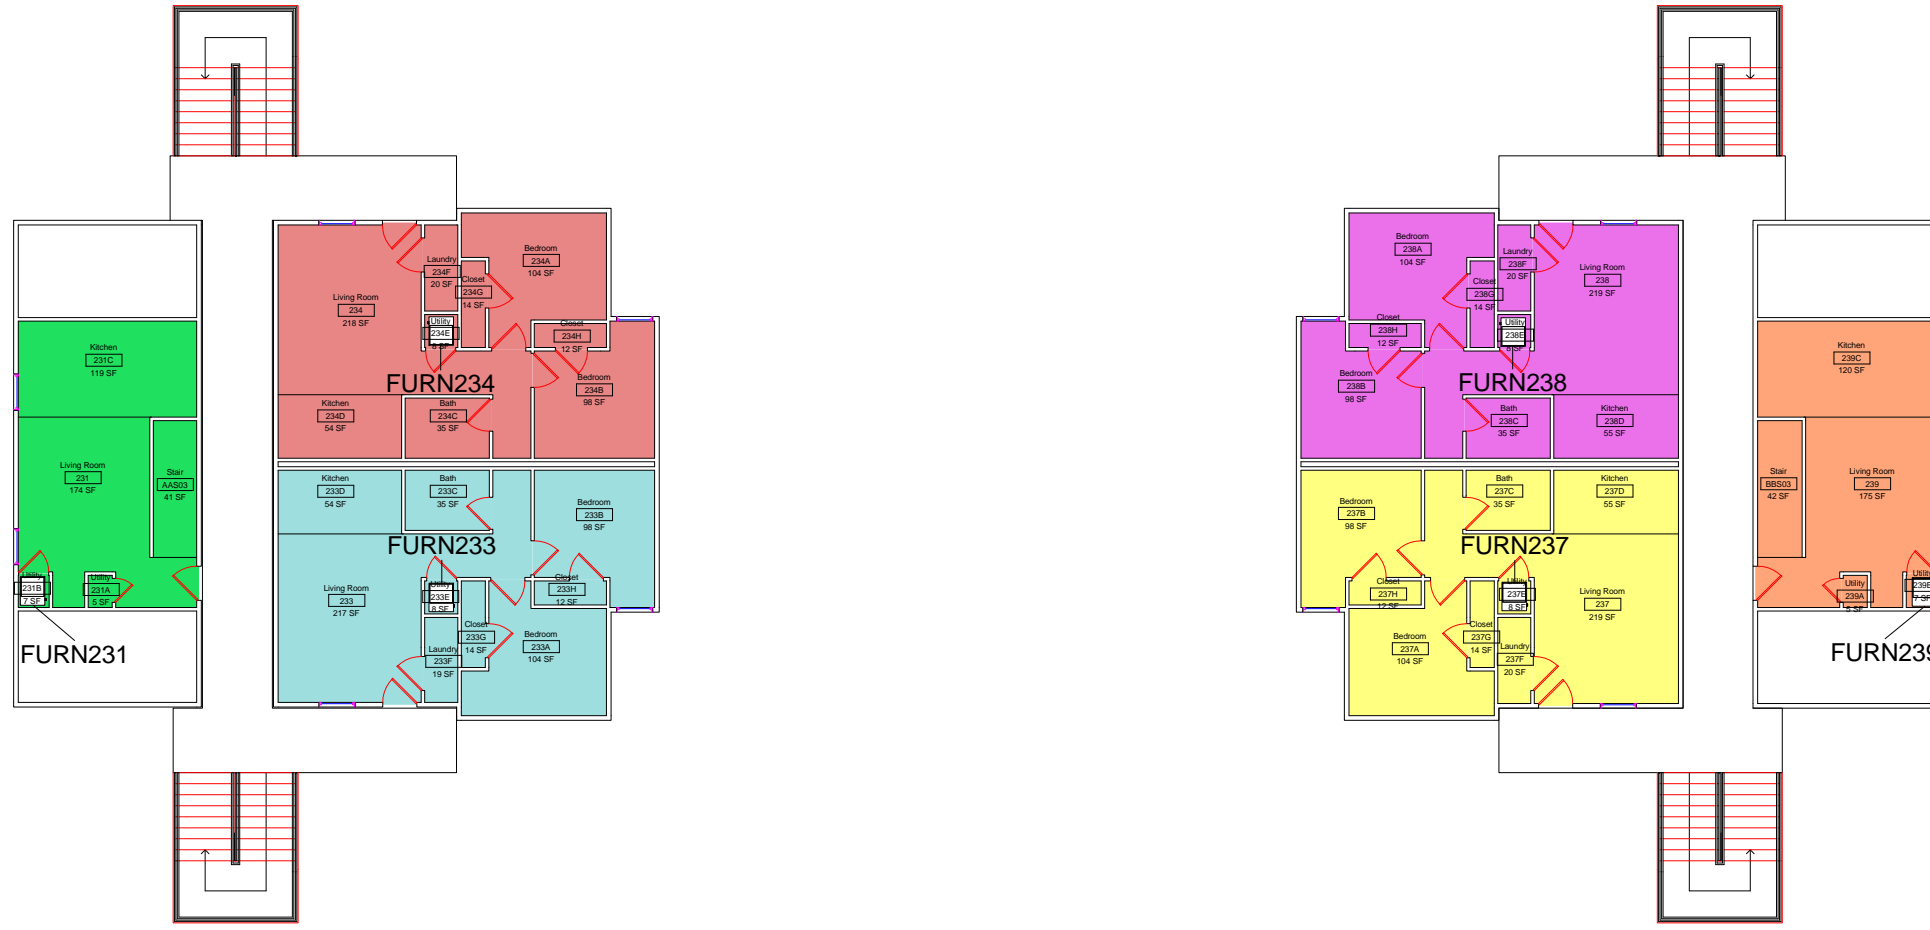

Equipment Legend

- FURN210
- FURN211
- FURN212
- FURN213
- FURN214
- FURN215
- FURN216
- FURN217
- FURN218
- FURN219

SCALE: 1/16" = 1'-0"

DWN	DATE
STK	5/21/2014
REV.	DATE

Collegiate Park Apartments Building 2 Level 1 HVAC Service Areas

Equipment Legend

- FURN221
- FURN223
- FURN224
- FURN225
- FURN226
- FURN227
- FURN228
- FURN229

DWN	DATE	5/21/2014
	STK	REV.

Collegiate Park Apartments Building 2
Level 2 HVAC Service Areas

Equipment Legend

- FURN231
- FURN233
- FURN234
- FURN237
- FURN238
- FURN239

DWN	DATE	5/21/2014
	STK	
REV.	DATE	

Collegiate Park Apartments Building 2
Level 3 HVAC Service Areas

M3

SCALE: 1/16" = 1'-0"