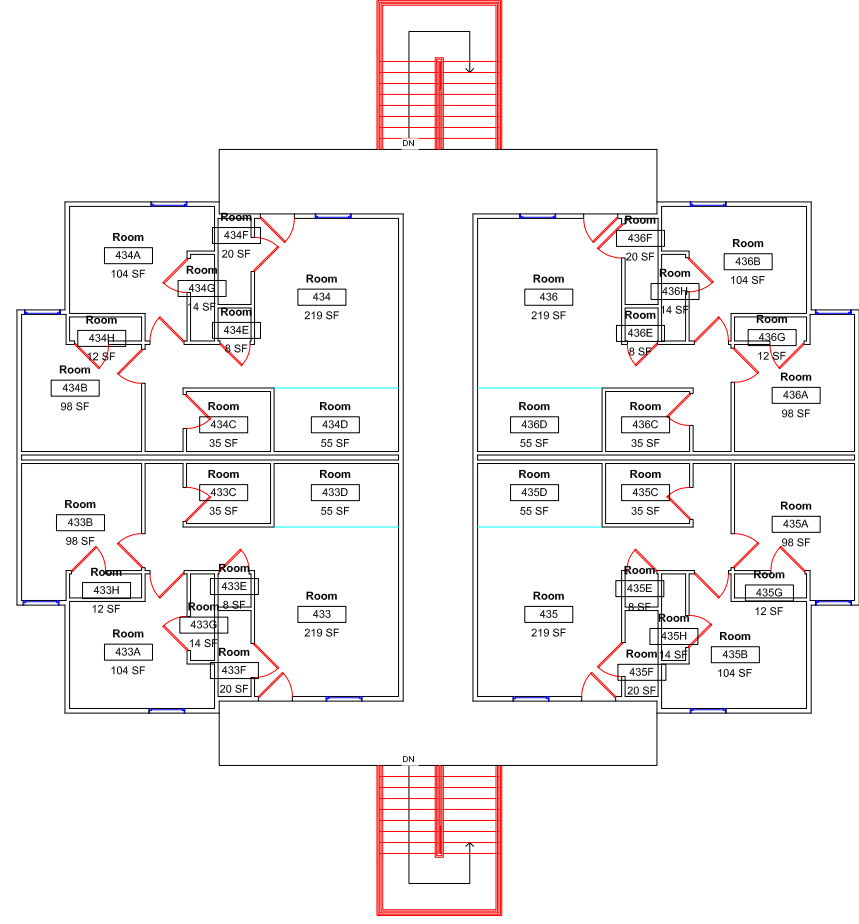

SCALE: 1/16" = 1'

DWN.	DATE
JRC	9-11-2012
REV.	DATE

Collegiate Park Apartments Building 4
Level 1 Floor Plan

1 OF 3
 DRAWING NO:

SCALE: 1/16" = 1'

DWN.	DATE
JRC	9-11-2012
REV.	DATE

Collegiate Park Apartments Building 4
Level 2 Floor Plan

Collegiate Park Apartments Building 4
Level 3 Floor Plan

3 OF 3
DRAWING NO:

SCALE: 1/16" = 1'

DWN.	DATE
JRC	9-11-2012
REV.	DATE