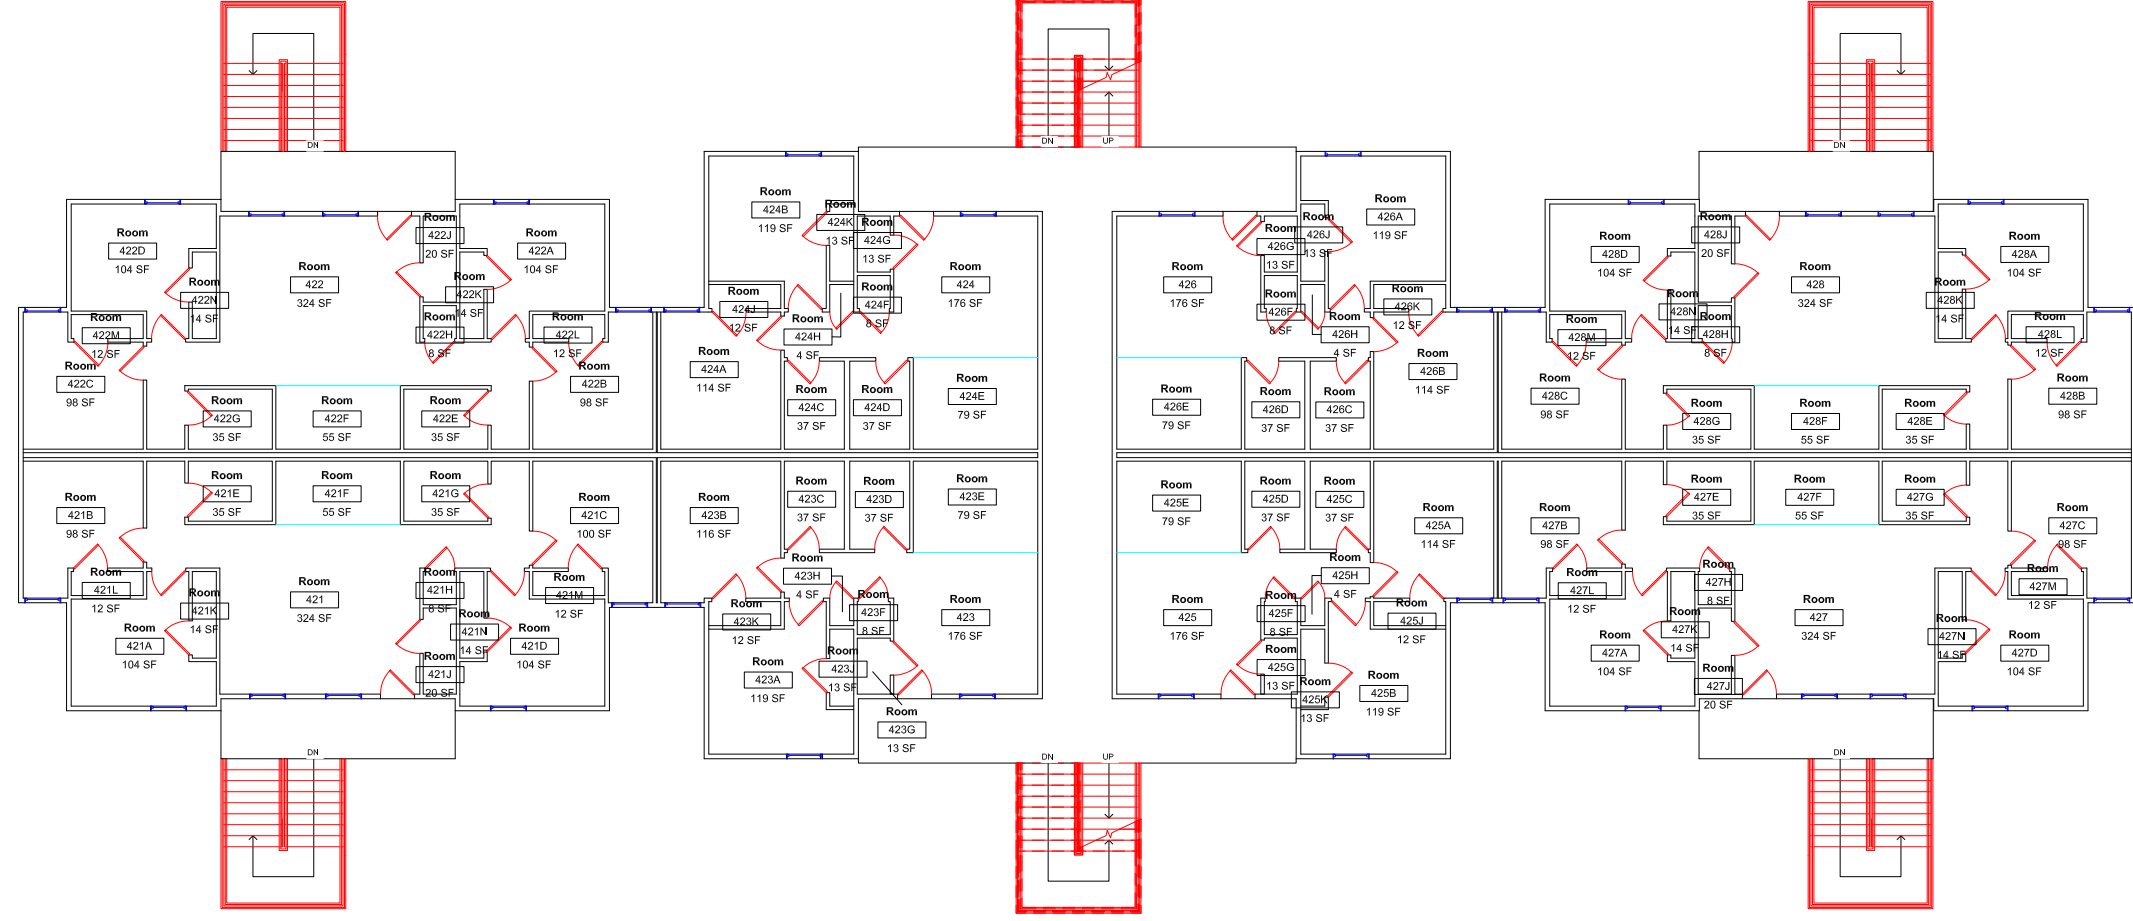

SCALE: 1/16" = 1'

DWN.	DATE
JRC	9-11-2012
REV.	DATE

Collegiate Park Apartments Building 4
Level 1 Floor Plan

1 OF 3
 DRAWING NO:

SCALE: 1/16" = 1'

DWN.	DATE
JRC	9-11-2012
REV.	DATE

Collegiate Park Apartments Building 4
Level 2 Floor Plan

Collegiate Park Apartments Building 4
Level 3 Floor Plan

3 OF 3
DRAWING NO:

SCALE: 1/16" = 1'

DWN.	DATE
JRC	9-11-2012
REV.	DATE