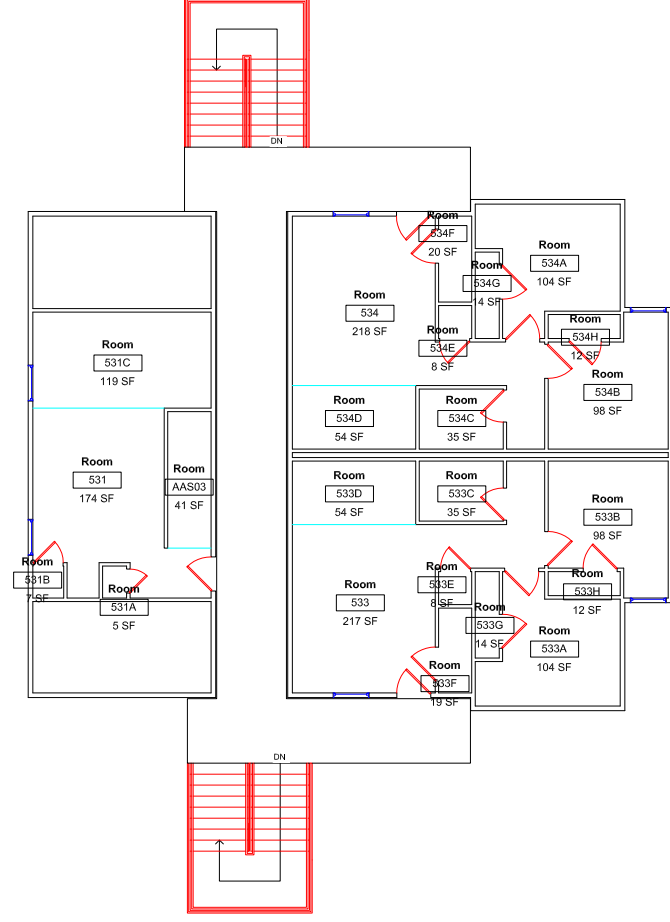

SCALE: 1/16" = 1'

DWN.	DATE
JRC	9-11-2012
REV.	DATE

Collegiate Park Apartments Building 5
Level 1 Floor Plan

SCALE: 1/16" = 1'

DWN.	DATE
JRC	9-11-2012
REV.	DATE

Collegiate Park Apartments Building 5
Level 2 Floor Plan

2 OF 3
 DRAWING NO:

SCALE: 1/16" = 1'

DWN.	DATE
JRC	9-11-2012
REV.	DATE

Collegiate Park Apartments Building 5
Level 3 Floor Plan

3 OF 3
DRAWING NO: