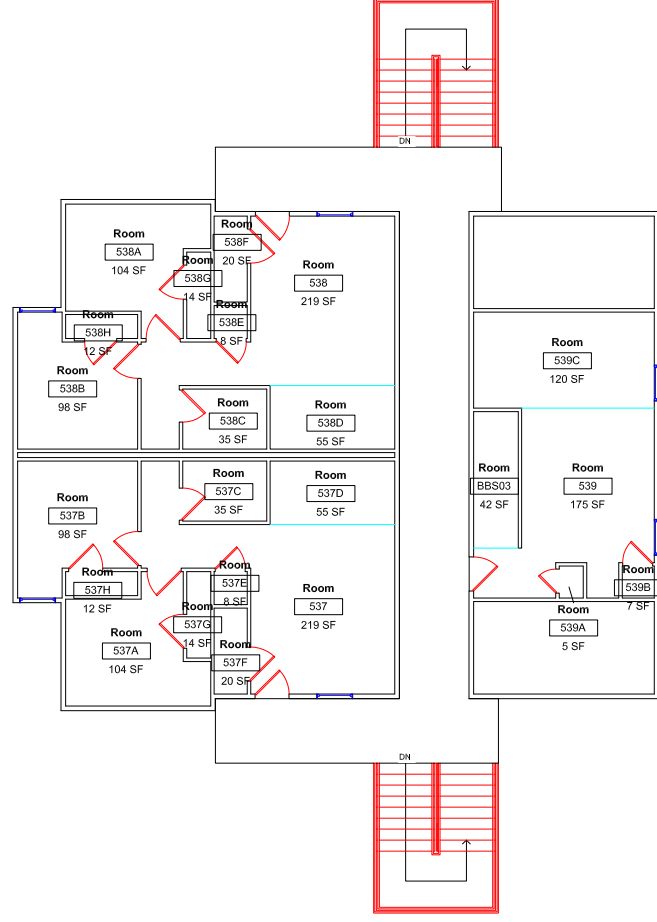

SCALE: 1/16" = 1'

DWN.	DATE
JRC	9-11-2012
REV.	DATE

Collegiate Park Apartments Building 5
Level 1 Floor Plan

SCALE: 1/16" = 1'

DWN.	DATE
JRC	9-11-2012
REV.	DATE

Collegiate Park Apartments Building 5
Level 2 Floor Plan

2 OF 3
 DRAWING NO:

SCALE: 1/16" = 1'

DWN.	DATE
JRC	9-11-2012
REV.	DATE

Collegiate Park Apartments Building 5
Level 3 Floor Plan

3 OF 3
DRAWING NO: