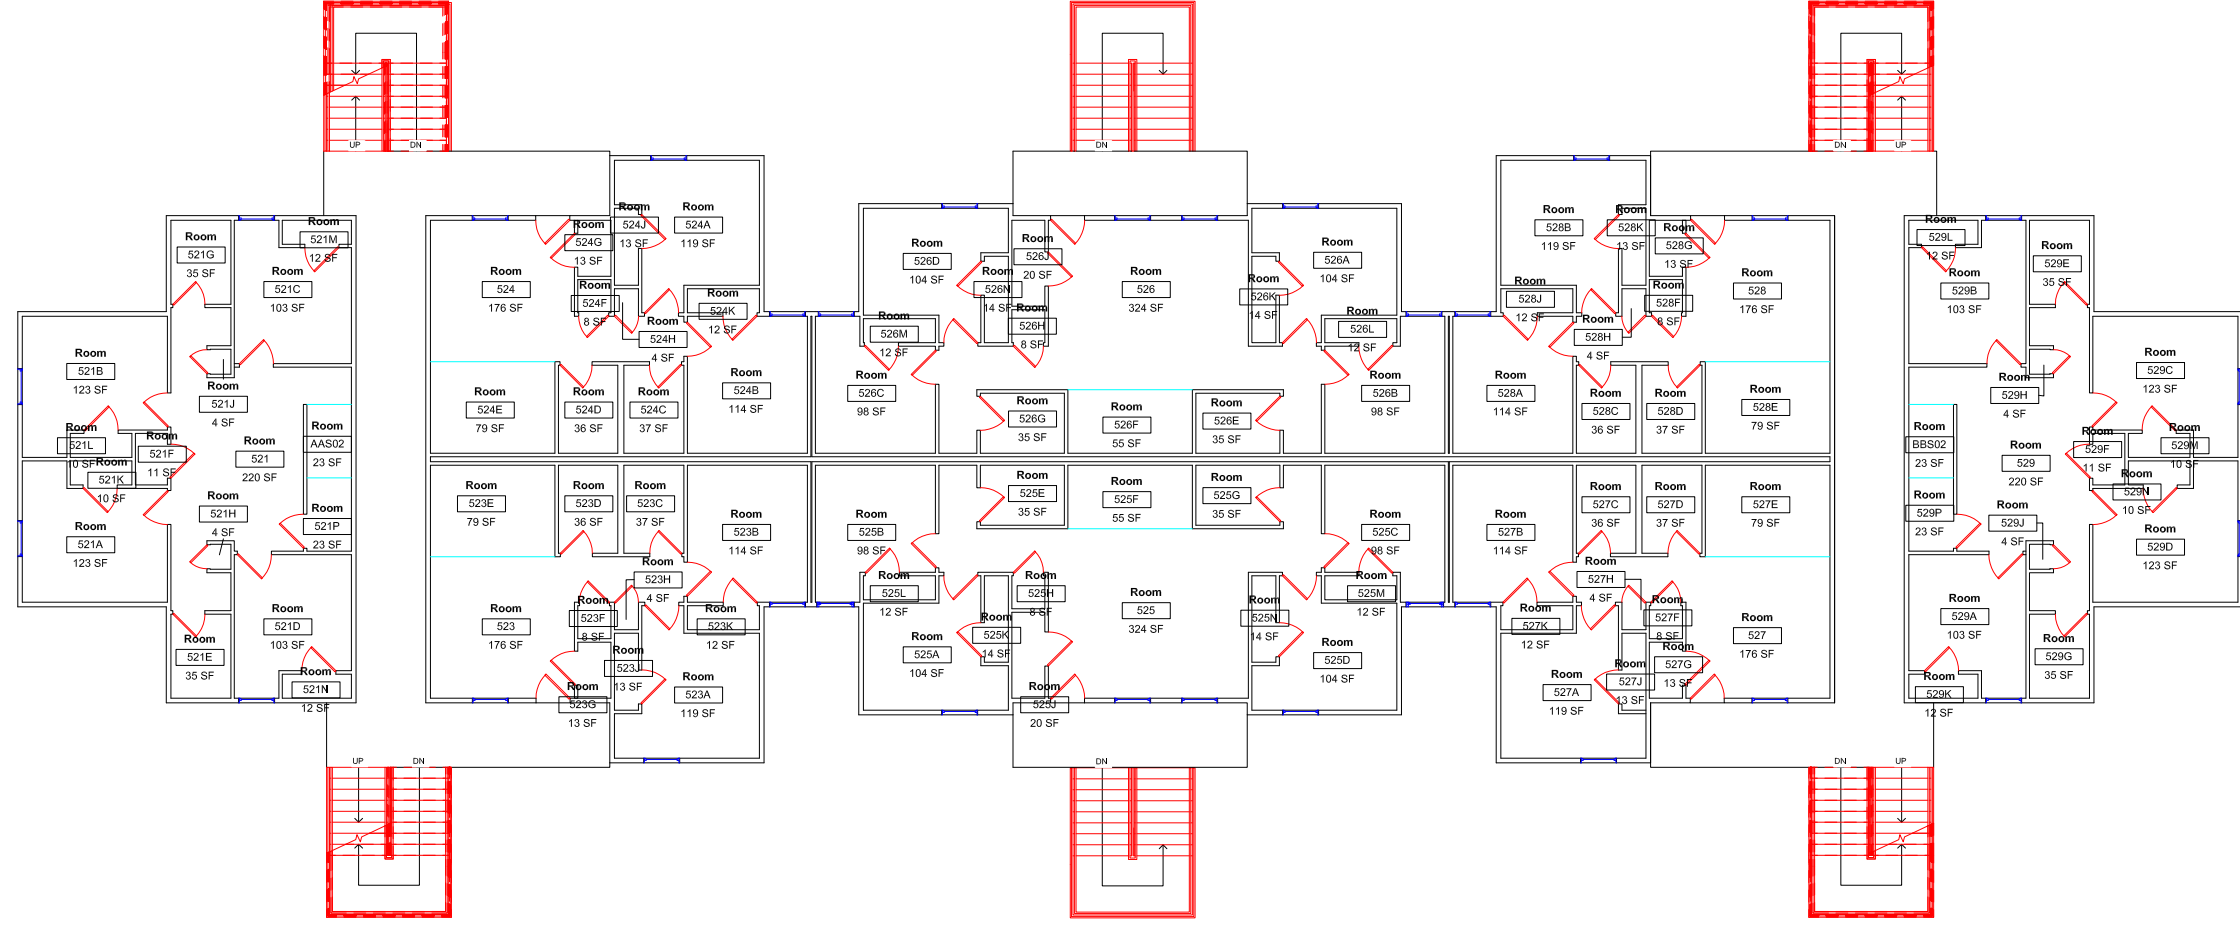

SCALE: 1/16" = 1'

DWN.	DATE
JRC	9-11-2012
REV.	DATE

Collegiate Park Apartments Building 5
Level 1 Floor Plan

SCALE: 1/16" = 1'

DWN.	DATE
JRC	9-11-2012
REV.	DATE

Collegiate Park Apartments Building 5
Level 2 Floor Plan

2 OF 3
 DRAWING NO:

SCALE: 1/16" = 1'

DWN.	DATE
JRC	9-11-2012
REV.	DATE

Collegiate Park Apartments Building 5
Level 3 Floor Plan

3 OF 3
DRAWING NO: