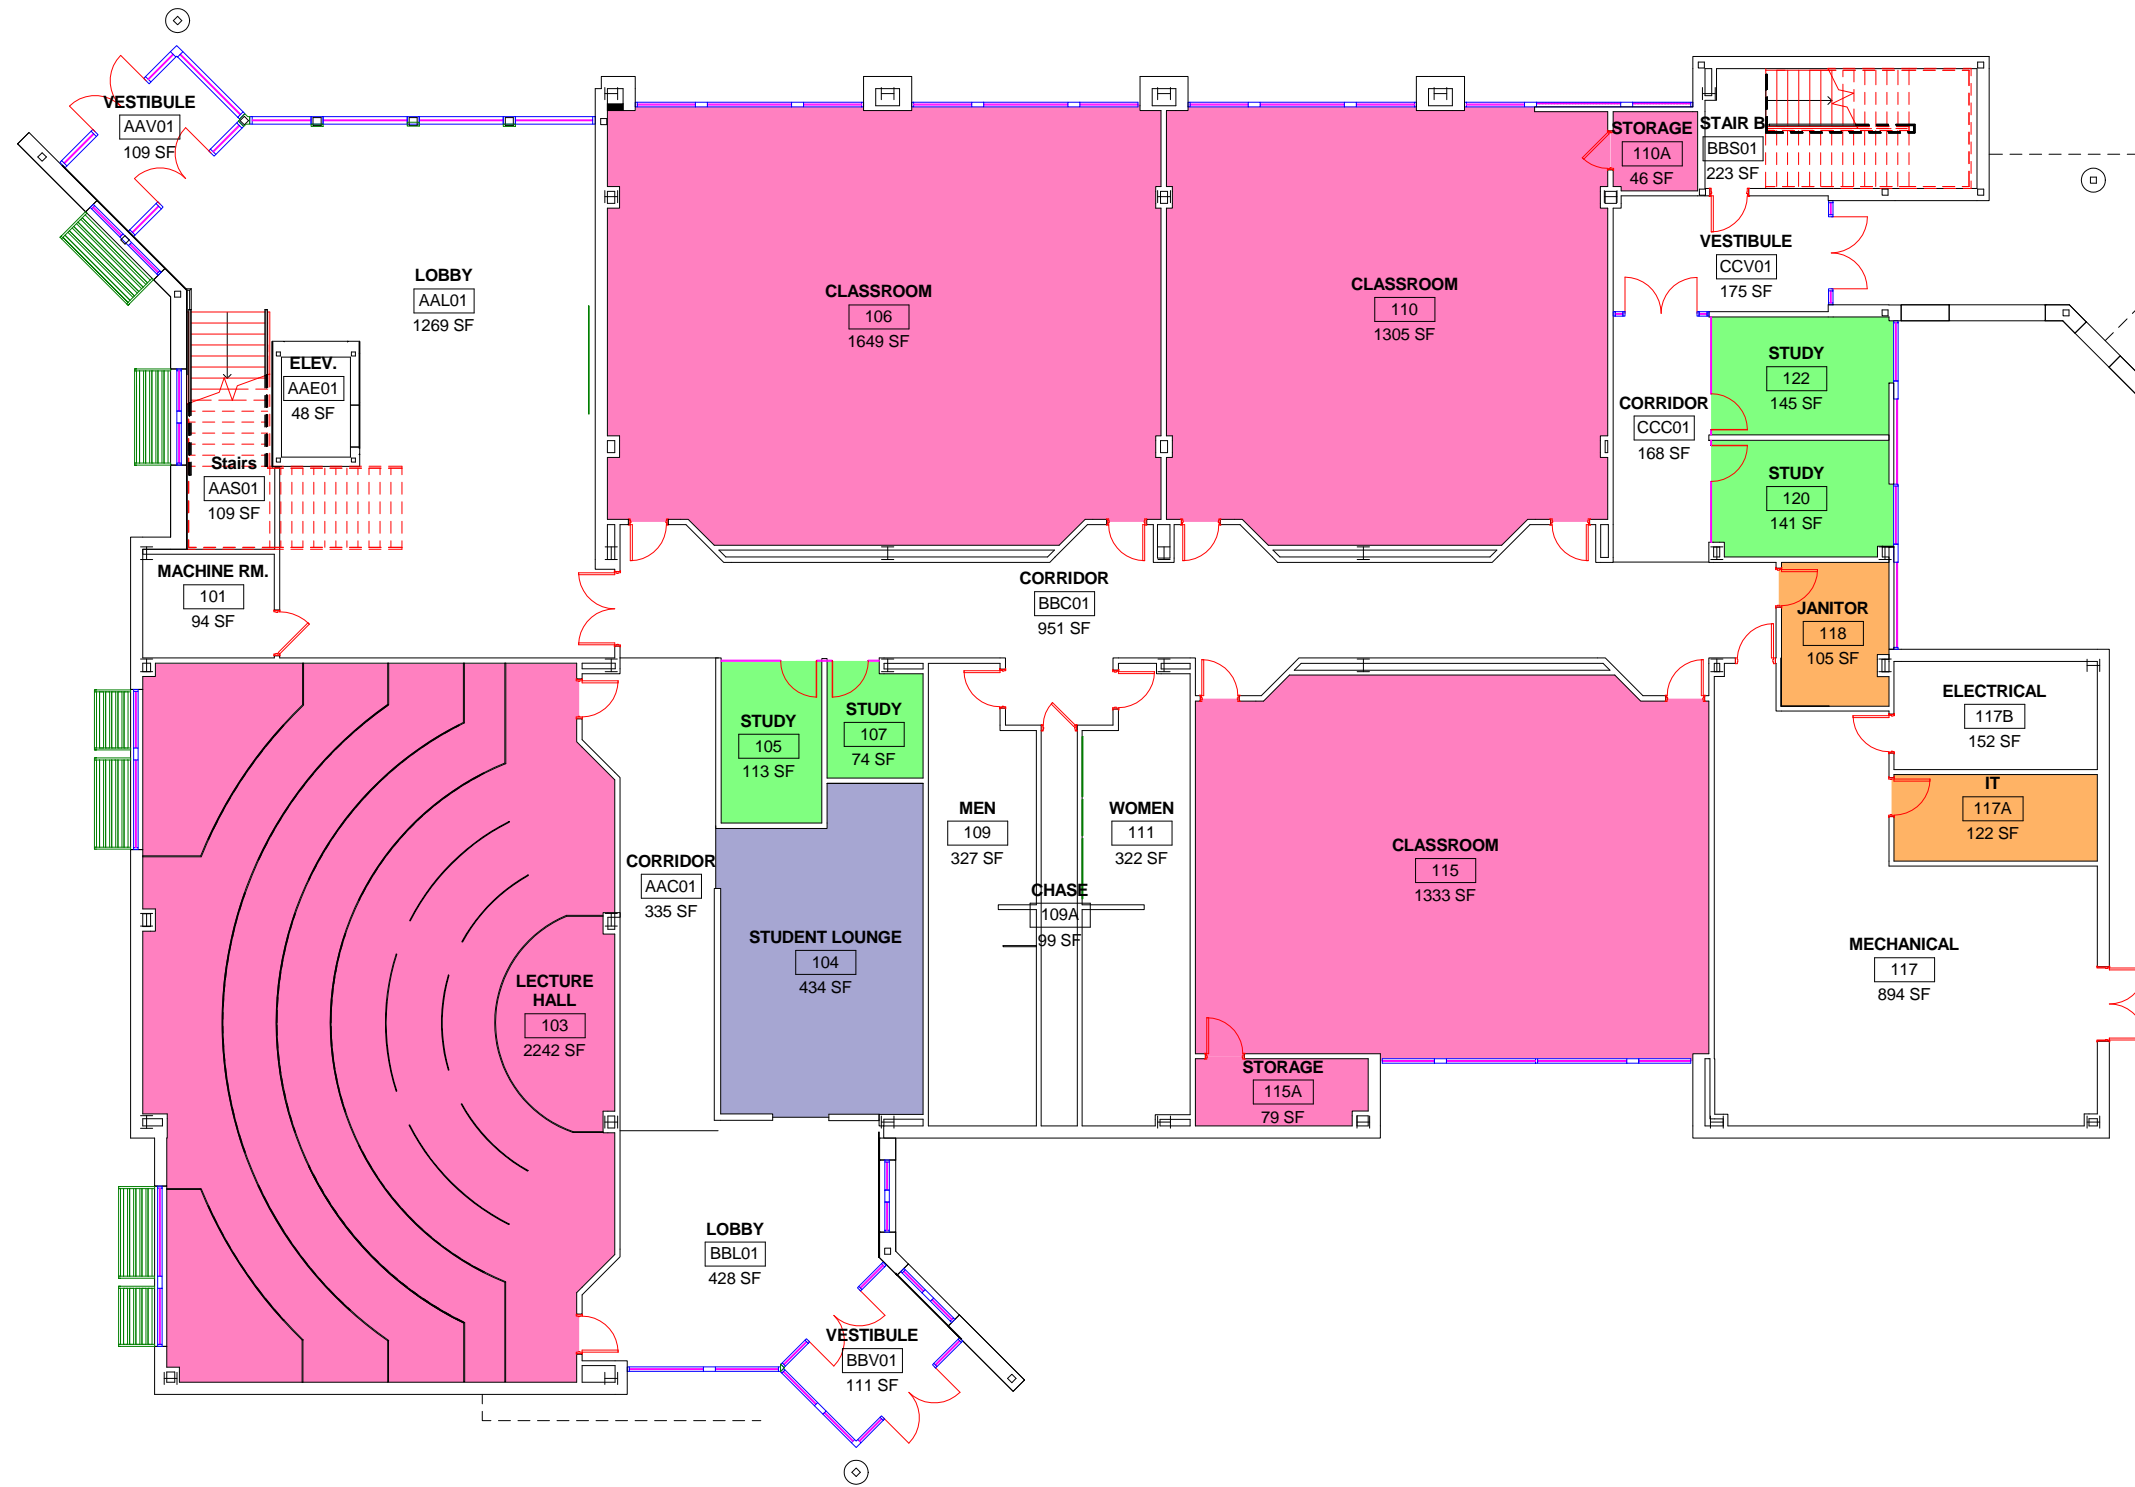

Room Use Categories

- Unassignable
- Classroom
- Lab
- Office
- Study
- Special Use
- General Use
- Support

SCALE: 1/16" = 1'-0"

DWN	DATE
Author	7-2-2014
REV.	DATE

Delta Center for Economic Development Level 1 Room Use Allocation

SM1

Room Use Categories

- Unassignable
- Classroom
- Lab
- Office
- Study
- Special Use
- General Use
- Support

DWN	DATE	7-2-2014
	Author	
REV.	DATE	

Delta Center for Economic Development
Level 2 Room Use Allocation

SM2

SCALE: 1/16" = 1'-0"