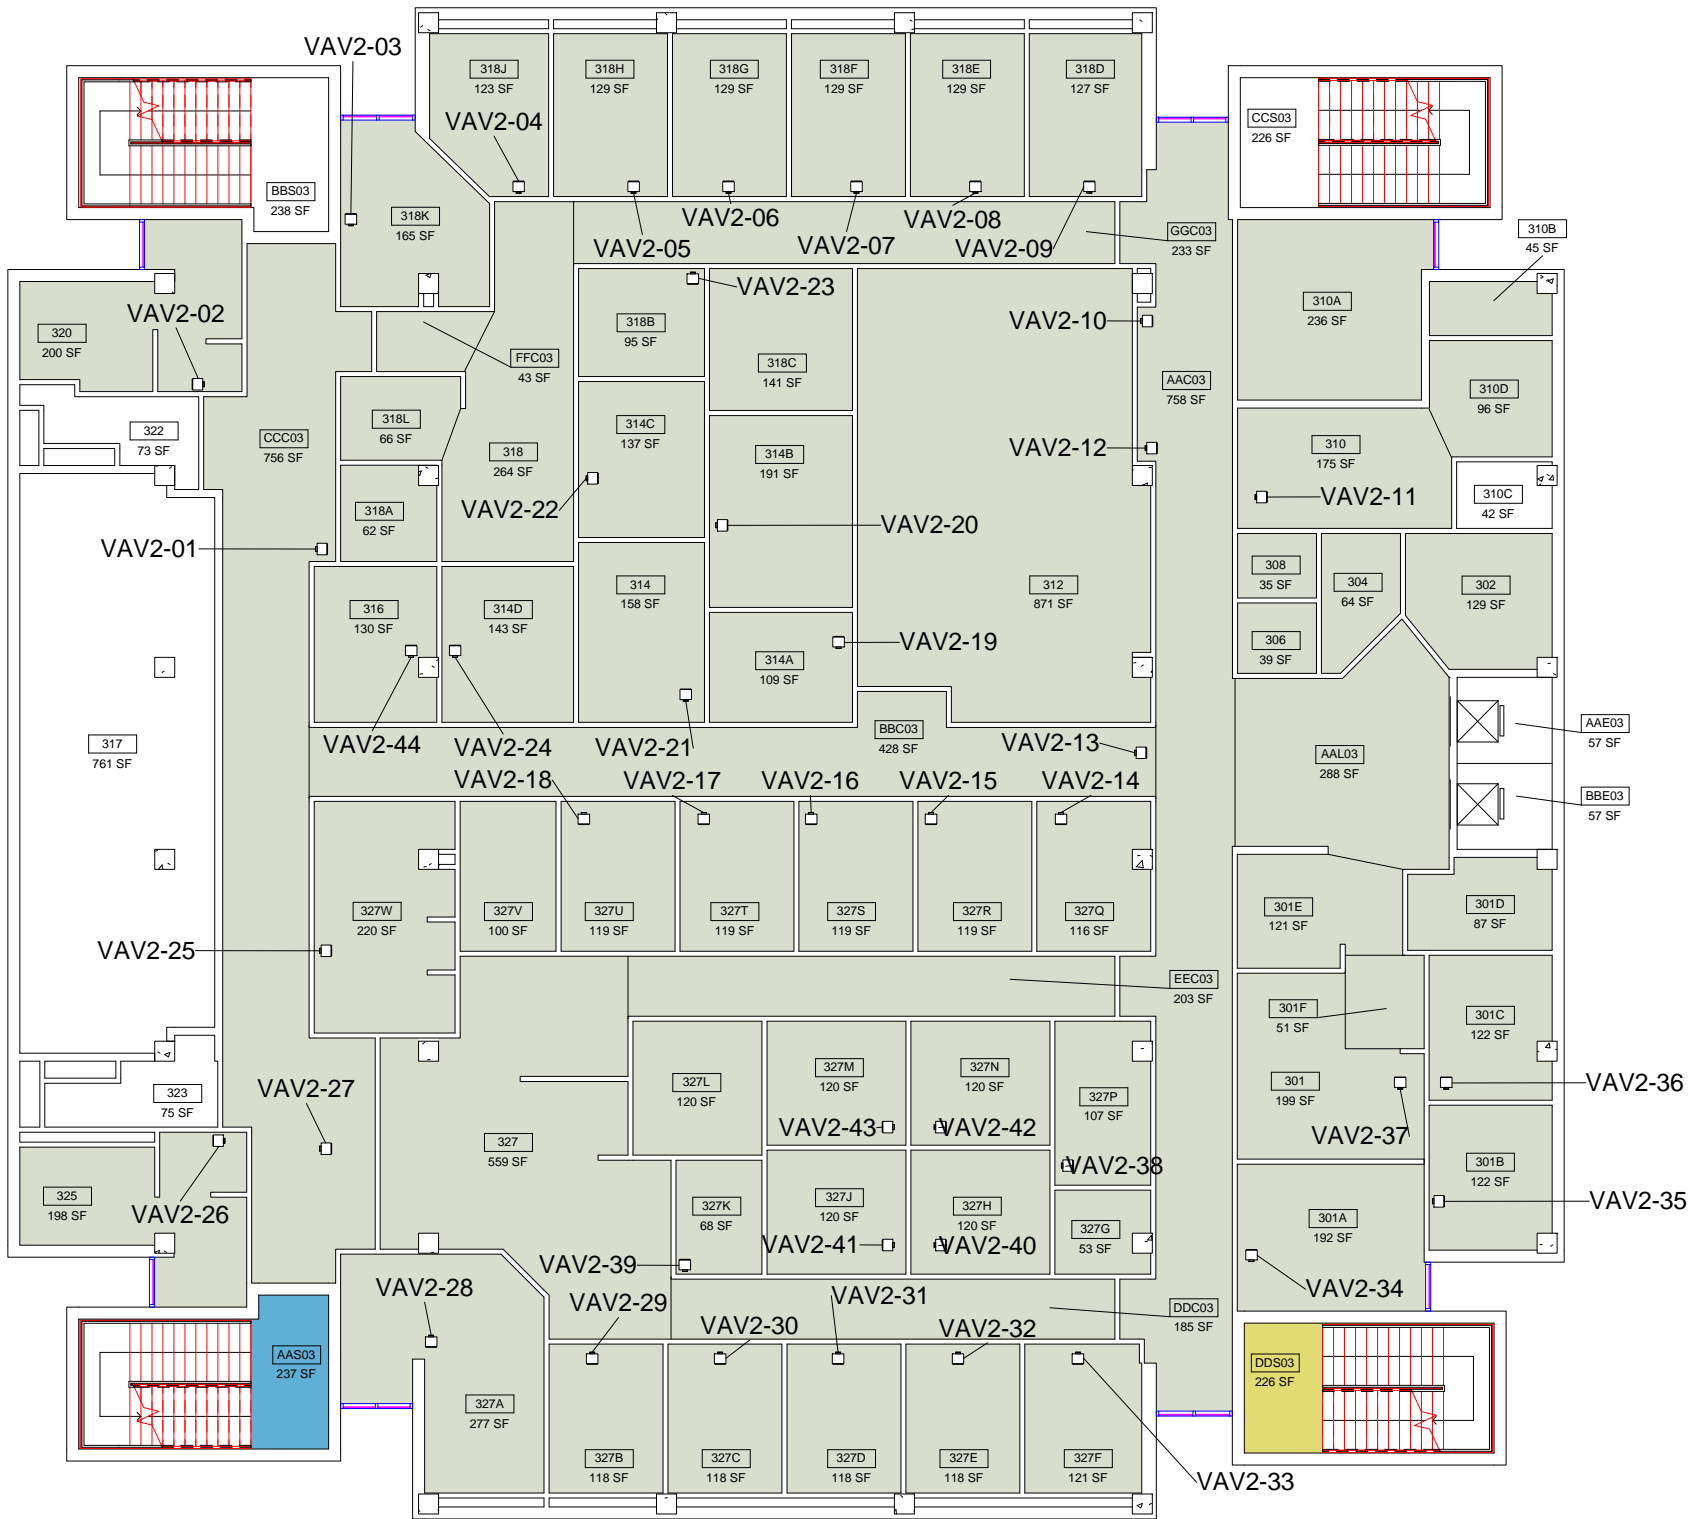

Equipment Legend

- AH004
- AH005
- AH006

M1

Eugene Smith Hall
Level 1 HVAC Service Areas

DWN	DATE
STK	5/29/2014
REV.	DATE

SCALE: 1/16" = 1'-0"

Equipment Legend

- AH001
- AH004
- AH005

M2

Eugene Smith Hall
Level 2 HVAC Service Areas

DWN	DATE
JRC	5/29/2014
REV.	DATE

SCALE: 1/16" = 1'-0"

Equipment Legend

- AH002
- AH004
- AH005

M3

Eugene Smith Hall
Level 3 HVAC Service Areas

DWN	DATE
JRC	5/29/2014
REV.	DATE

SCALE: 1/16" = 1'-0"

Equipment Legend

- AH003
- AH004
- AH005

M4

Eugene Smith Hall
Level 4 HVAC Service Areas

DWN	DATE
JRC	5/29/2014
REV.	DATE

SCALE: 1/16" = 1'-0"