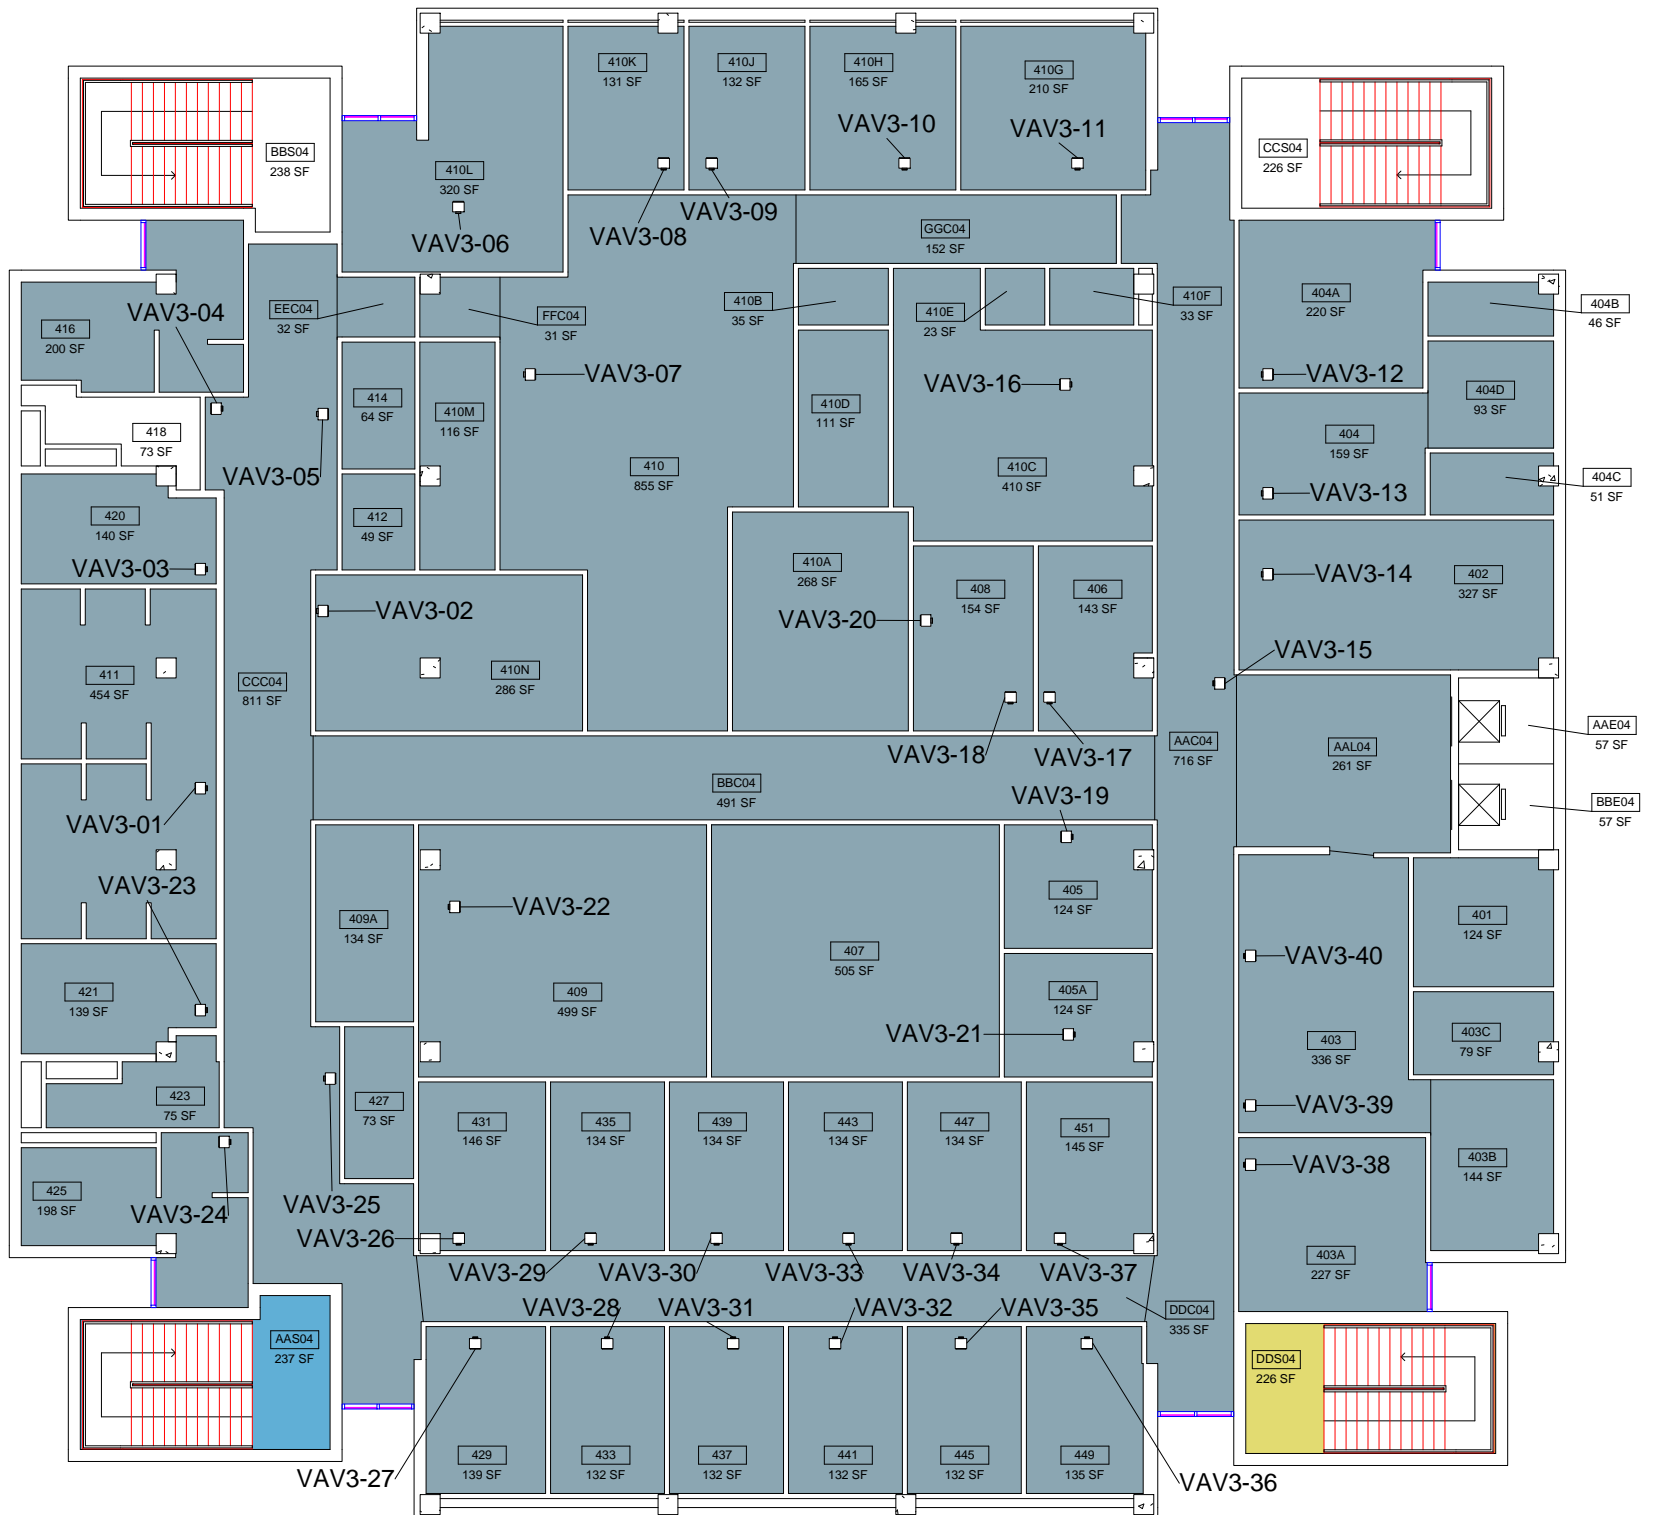

Equipment Legend

- AH004
- AH005
- AH006

M1

Eugene Smith Hall
Level 1 HVAC Service Areas

DWN	DATE
STK	5/29/2014
REV.	DATE

SCALE: 1/16" = 1'-0"

Equipment Legend

- AH001
- AH004
- AH005

M2

Eugene Smith Hall
Level 2 HVAC Service Areas

DWN	DATE
JRC	5/29/2014
REV.	DATE

SCALE: 1/16" = 1'-0"

Equipment Legend

- AH002
- AH004
- AH005

M3

Eugene Smith Hall
Level 3 HVAC Service Areas

DWN	DATE
JRC	5/29/2014
REV.	DATE

SCALE: 1/16" = 1'-0"

Equipment Legend

- AH003
- AH004
- AH005

M4

Eugene Smith Hall
Level 4 HVAC Service Areas

DWN	DATE
JRC	5/29/2014
REV.	DATE

SCALE: 1/16" = 1'-0"