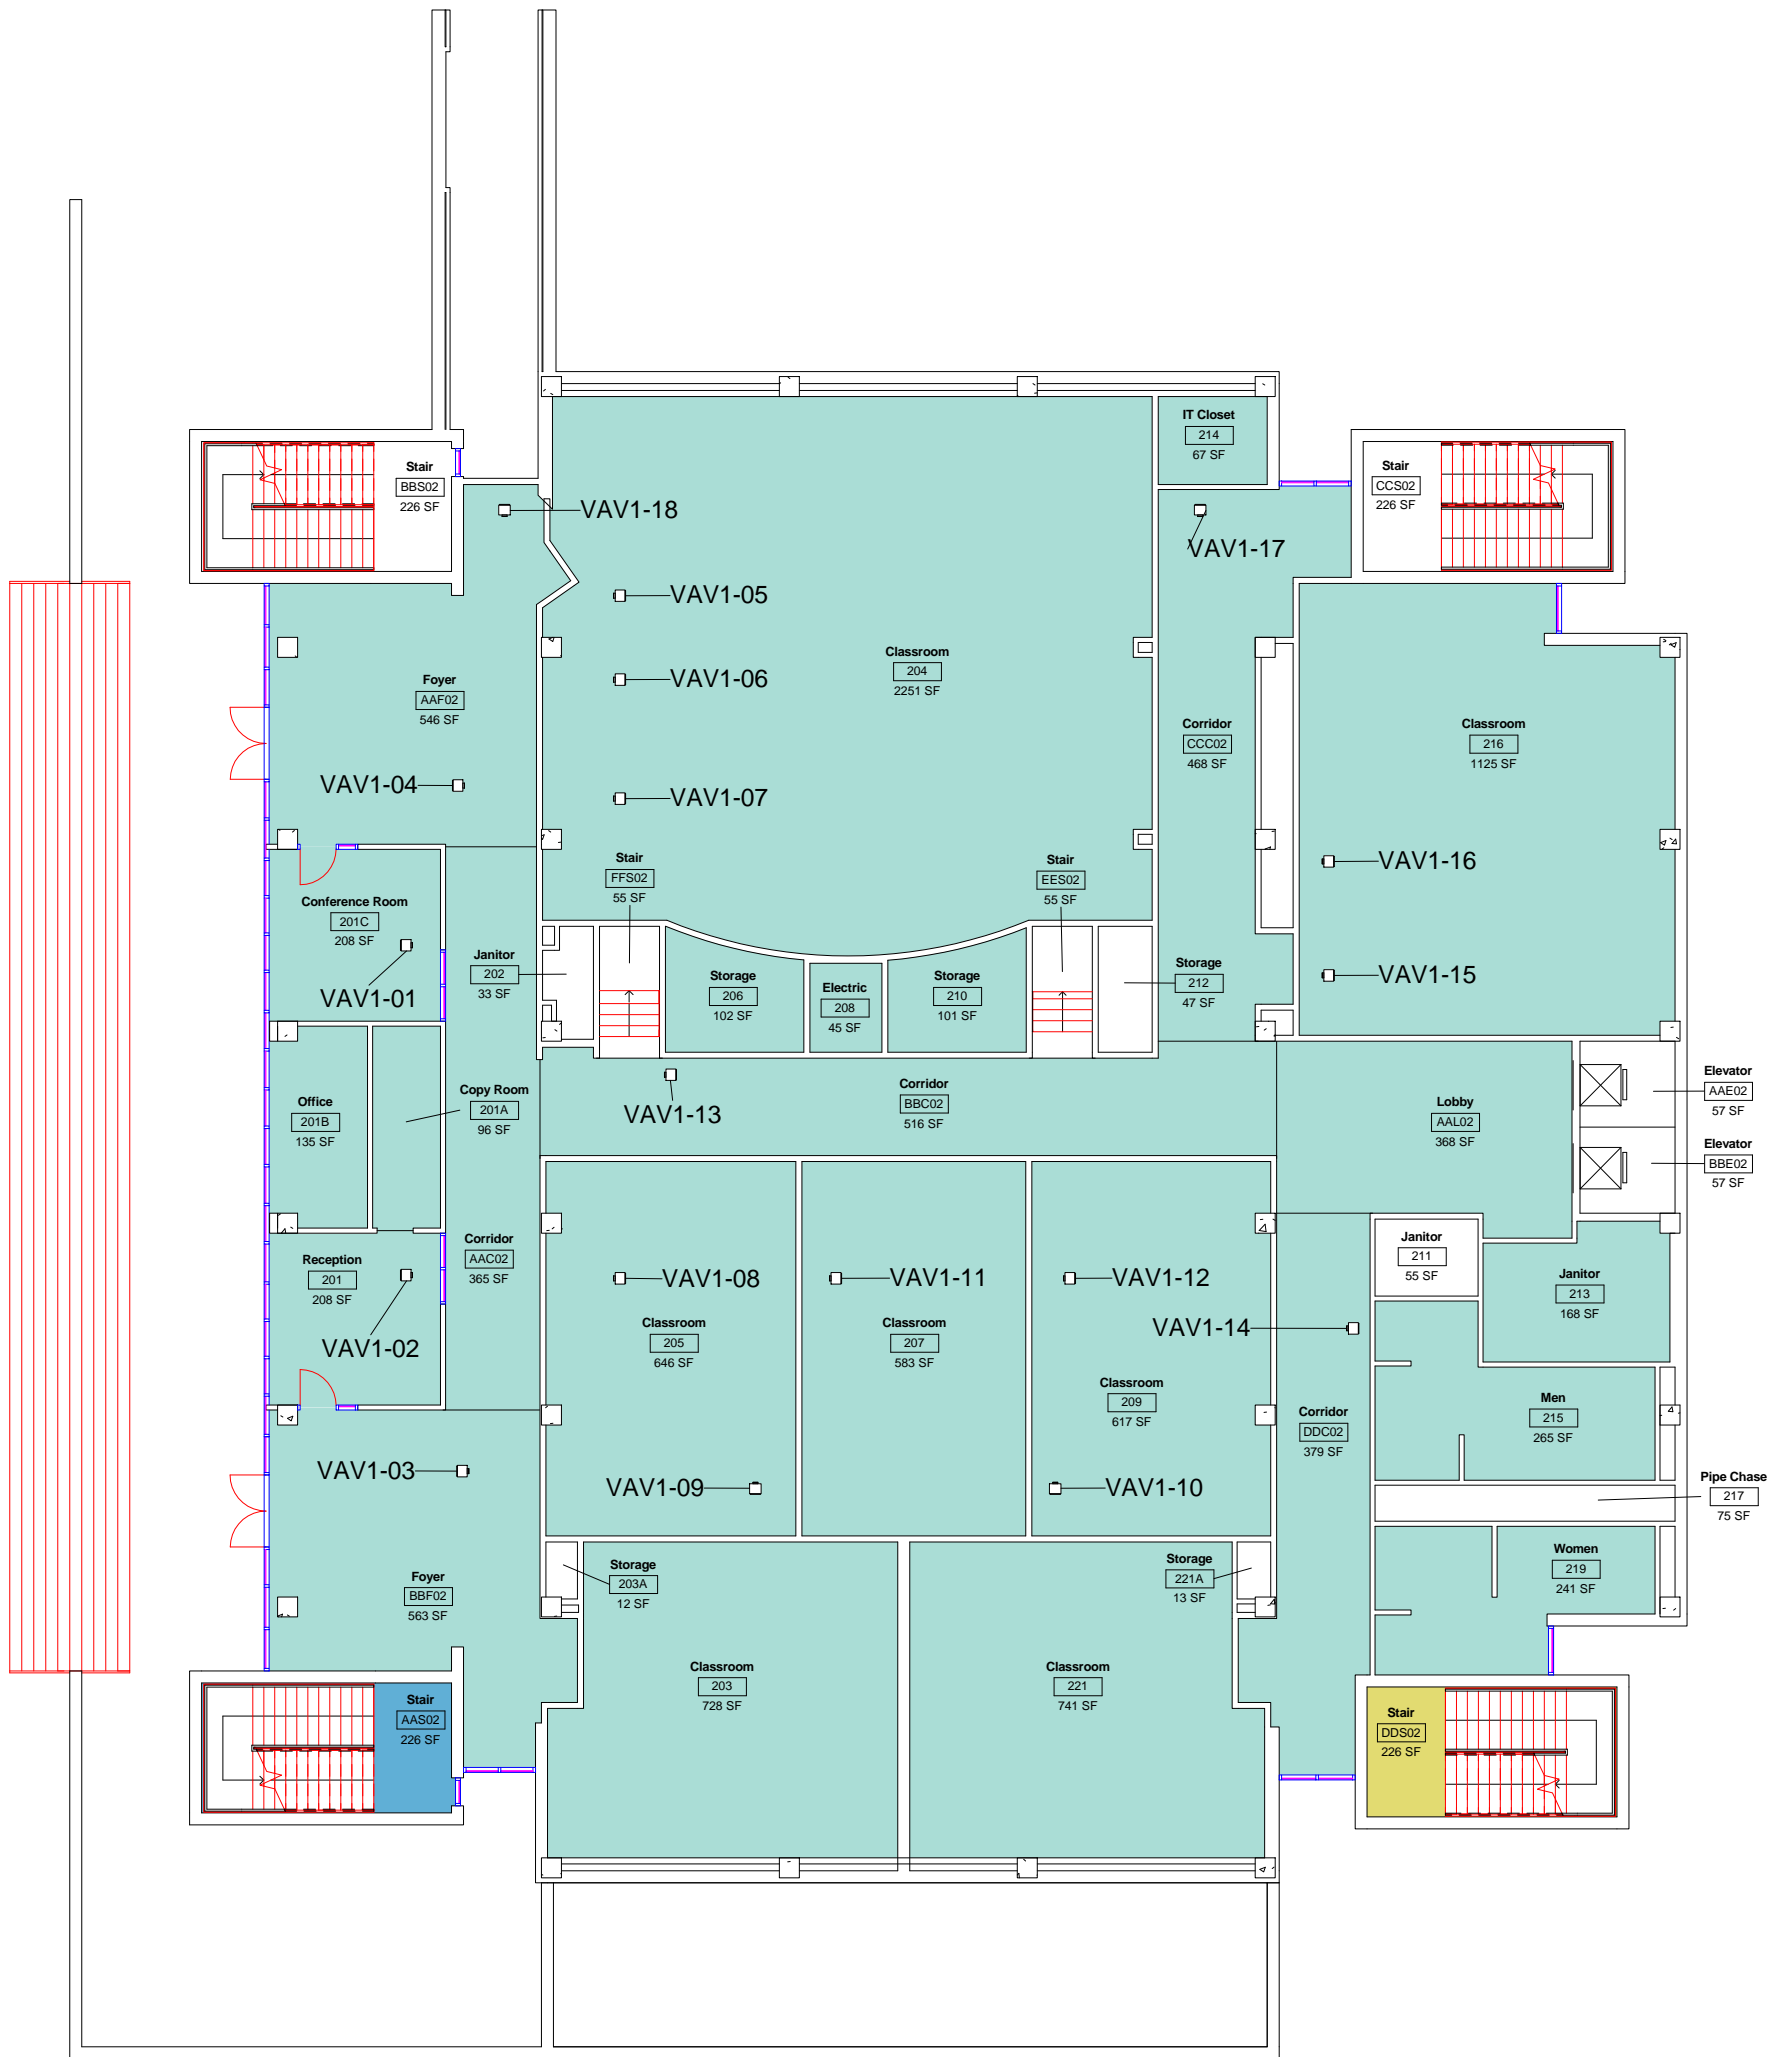

Equipment Legend

- AH004
- AH005
- AH006

M1

Eugene Smith Hall
Level 1 HVAC Service Areas

DWN	DATE
STK	5/29/2014
REV.	DATE

SCALE: 1/16" = 1'-0"

Equipment Legend

- AH001
- AH004
- AH005

M2

Eugene Smith Hall
Level 2 HVAC Service Areas

DWN	DATE
JRC	5/29/2014
REV.	DATE

SCALE: 1/16" = 1'-0"

Equipment Legend

- AH002
- AH004
- AH005

M3

Eugene Smith Hall
Level 3 HVAC Service Areas

DWN	DATE
JRC	5/29/2014
REV.	DATE

SCALE: 1/16" = 1'-0"

Equipment Legend

- AH003
- AH004
- AH005

M4

Eugene Smith Hall
Level 4 HVAC Service Areas

DWN	DATE
JRC	5/29/2014
REV.	DATE

SCALE: 1/16" = 1'-0"