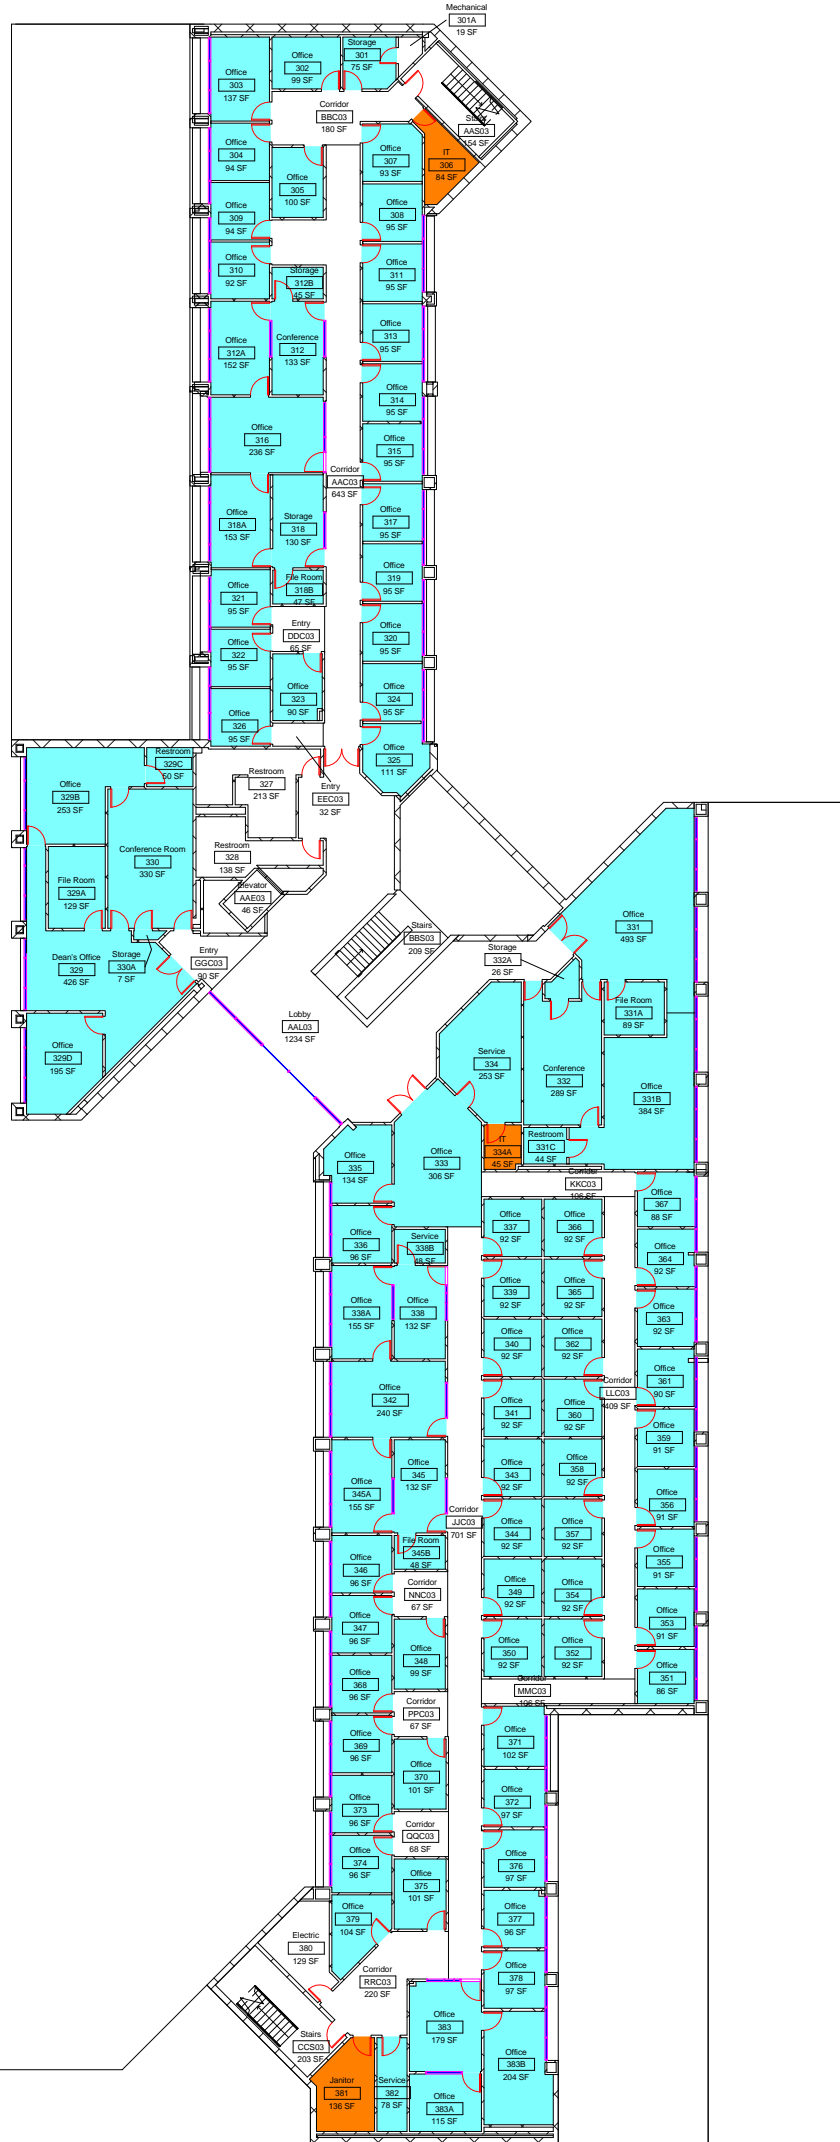

Room Use Categories

- Unassignable
- Classroom
- Lab
- Office
- Study
- Special Use
- General Use
- Support

SM1

Education & Communications Level 1 Room Use Allocation

DWN	DATE
JRC	7-3-2014
REV.	DATE

SCALE: 1/32" = 1'-0"

Room Use Categories

- Unassignable
- Classroom
- Lab
- Office
- Study
- Special Use
- General Use
- Support

SM2

Education & Communications Level 2 Room Use Allocation

DWN	DATE
JRC	7-3-2014
REV.	DATE

SCALE: 1/32" = 1'-0"

Room Use Categories

- Unassignable
- Classroom
- Lab
- Office
- Study
- Special Use
- General Use
- Support

SM3

Education & Communications Level 3 Room Use Allocation

DWN	DATE
JRC	7-3-2014
REV.	DATE

SCALE: 1/32" = 1'-0"