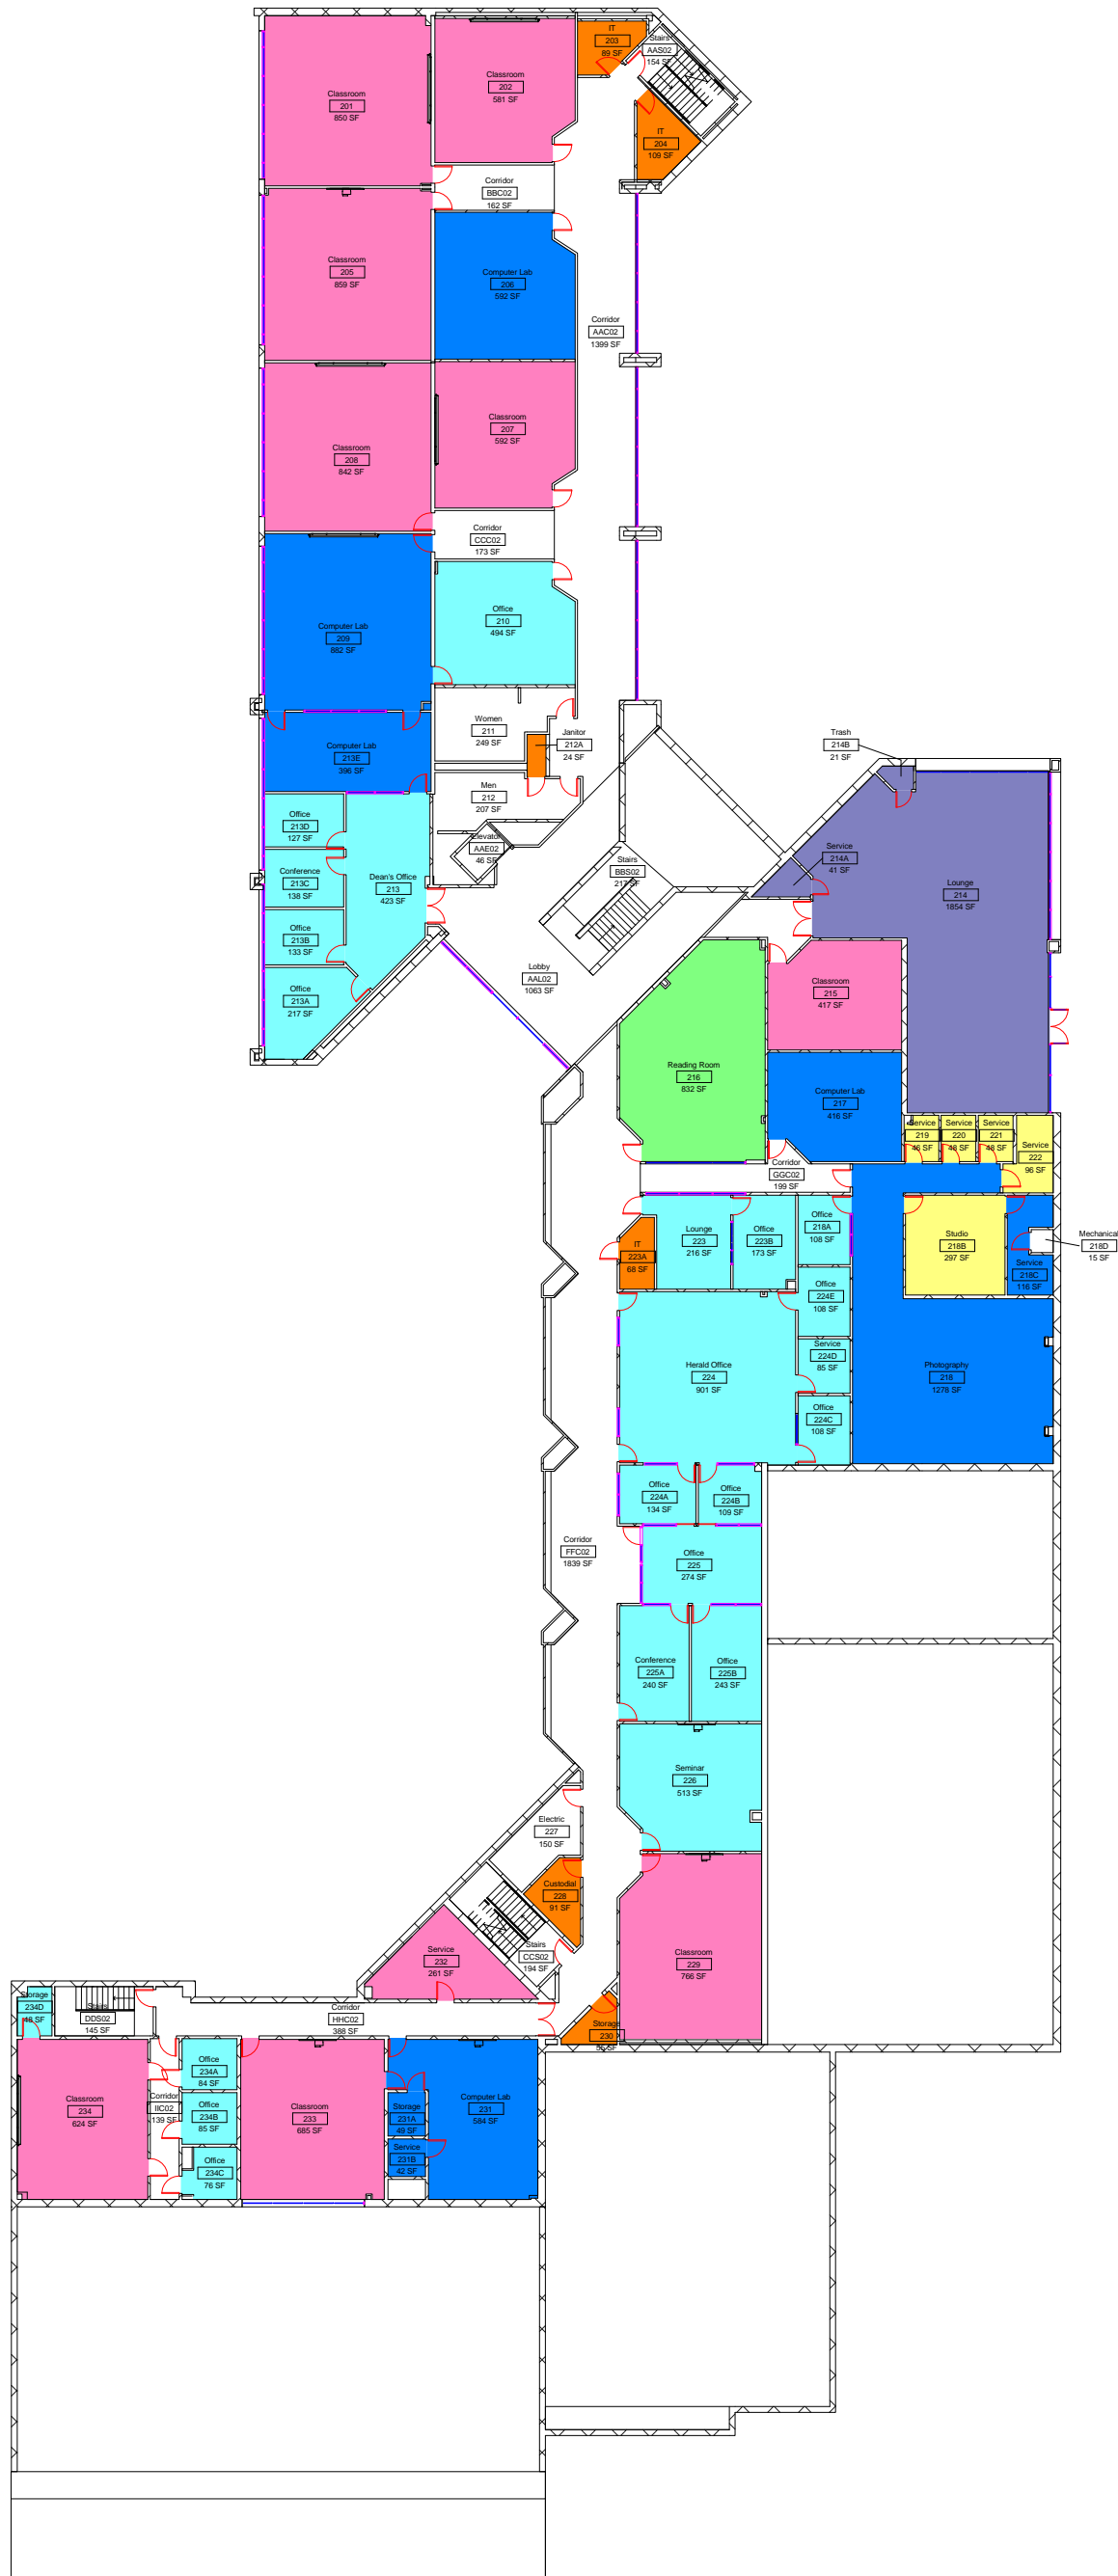

Room Use Categories

- Unassignable
- Classroom
- Lab
- Office
- Study
- Special Use
- General Use
- Support

SM1

Education & Communications Level 1 Room Use Allocation

DWN	DATE
JRC	7-3-2014
REV.	DATE

SCALE: 1/32" = 1'-0"

Room Use Categories

- Unassignable
- Classroom
- Lab
- Office
- Study
- Special Use
- General Use
- Support

SM2

Education & Communications Level 2 Room Use Allocation

DWN	DATE
JRC	7-3-2014
REV.	DATE

SCALE: 1/32" = 1'-0"

Room Use Categories

- Unassignable
- Classroom
- Lab
- Office
- Study
- Special Use
- General Use
- Support

SM3

Education & Communications Level 3 Room Use Allocation

DWN	DATE
JRC	7-3-2014
REV.	DATE

SCALE: 1/32" = 1'-0"