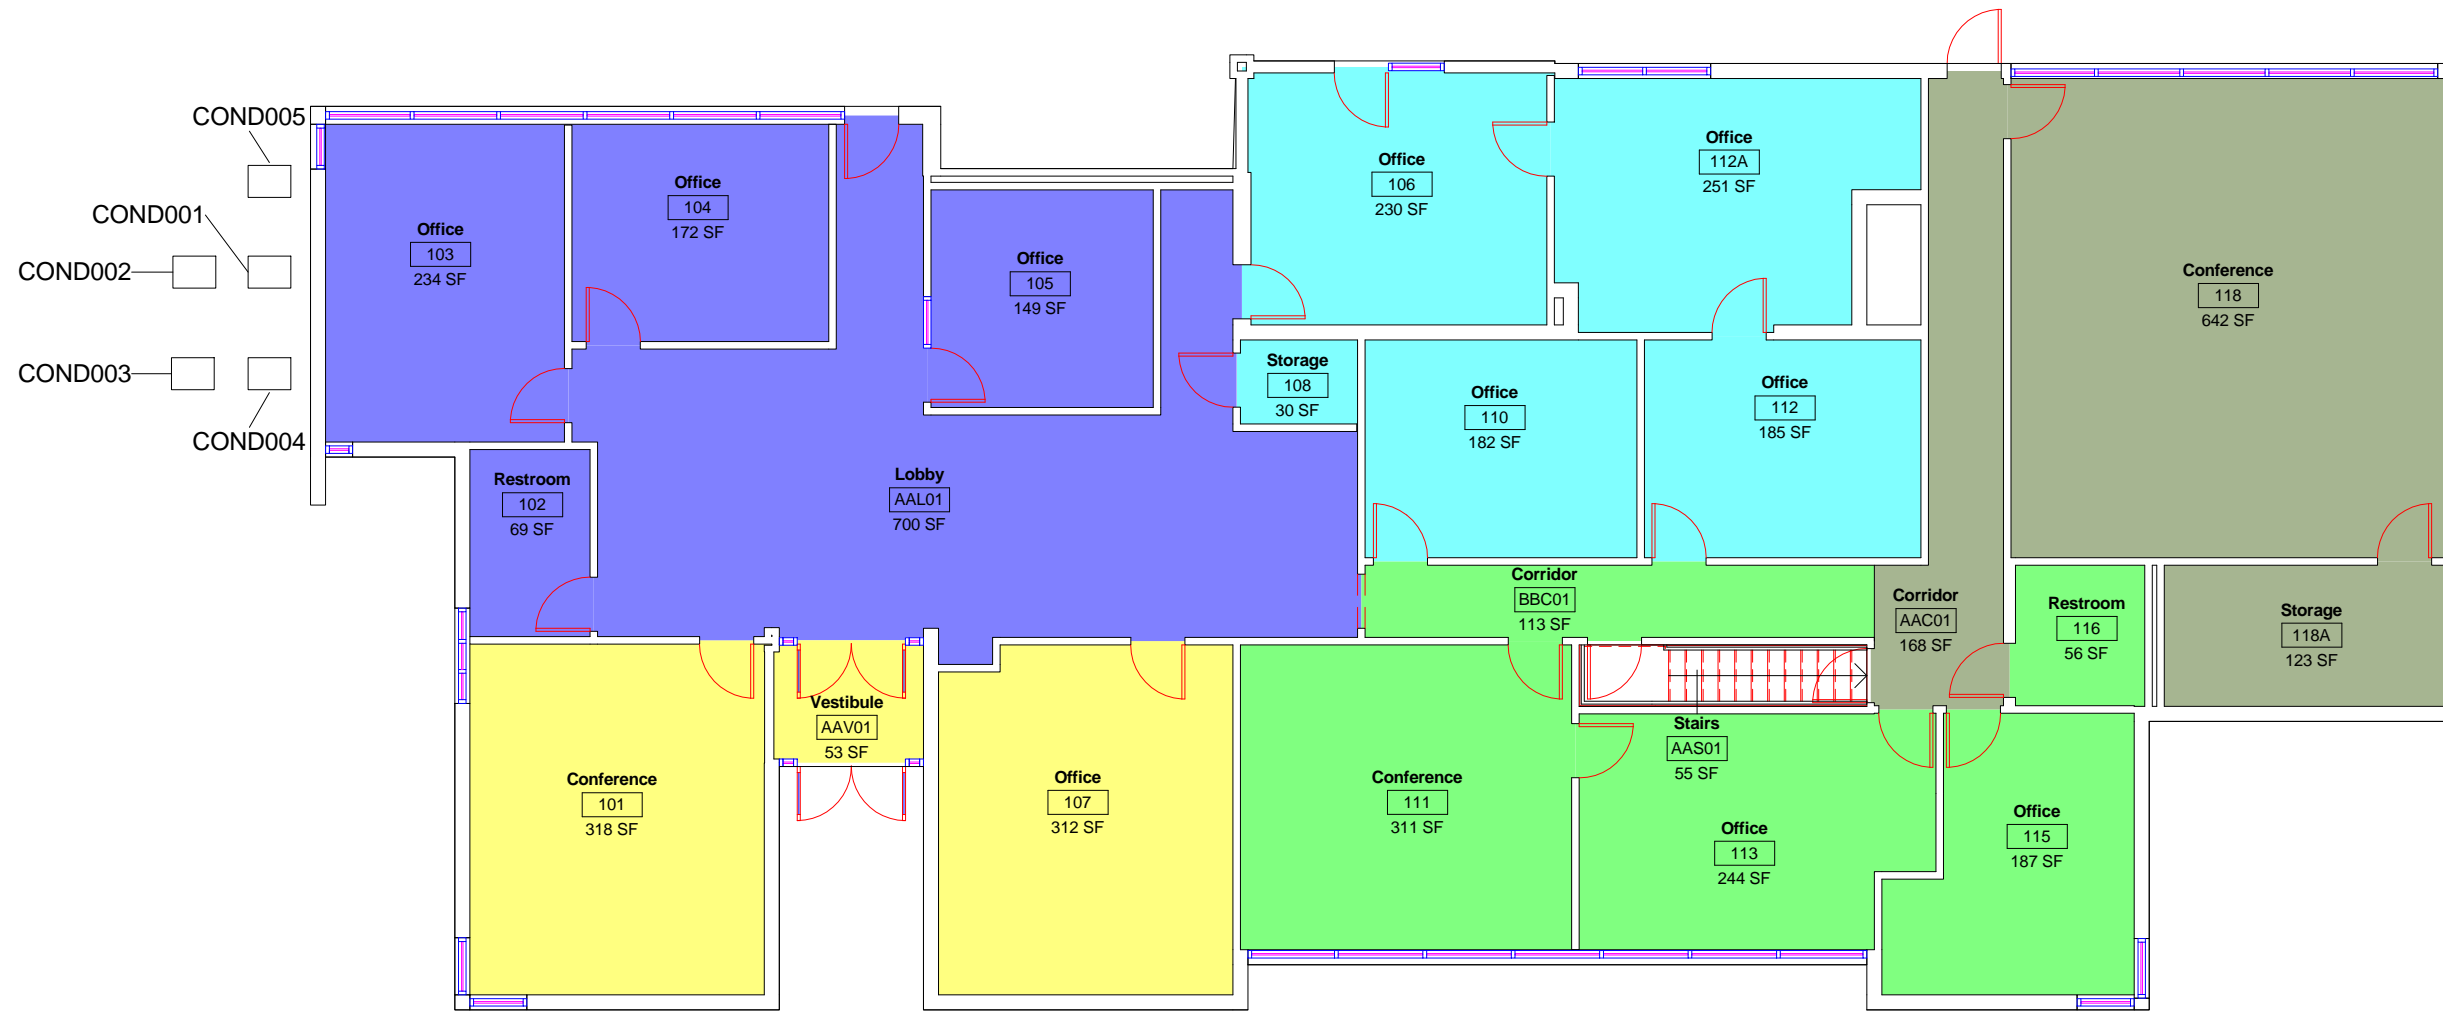

- FURN001
COND001
- FURN002
COND002
- FURN003
COND003
- FURN004
COND004
- FURN006
COND006
- FURN005
COND005

② Air Handling Units 2
3/32" = 1'-0"

① Air Handling Units 1
3/32" = 1'-0"

SCALE: 3/32" = 1'-0"

DWN	DATE
STK	5/30/2014
REV.	DATE

Ellis House
HVAC Service Areas

M1