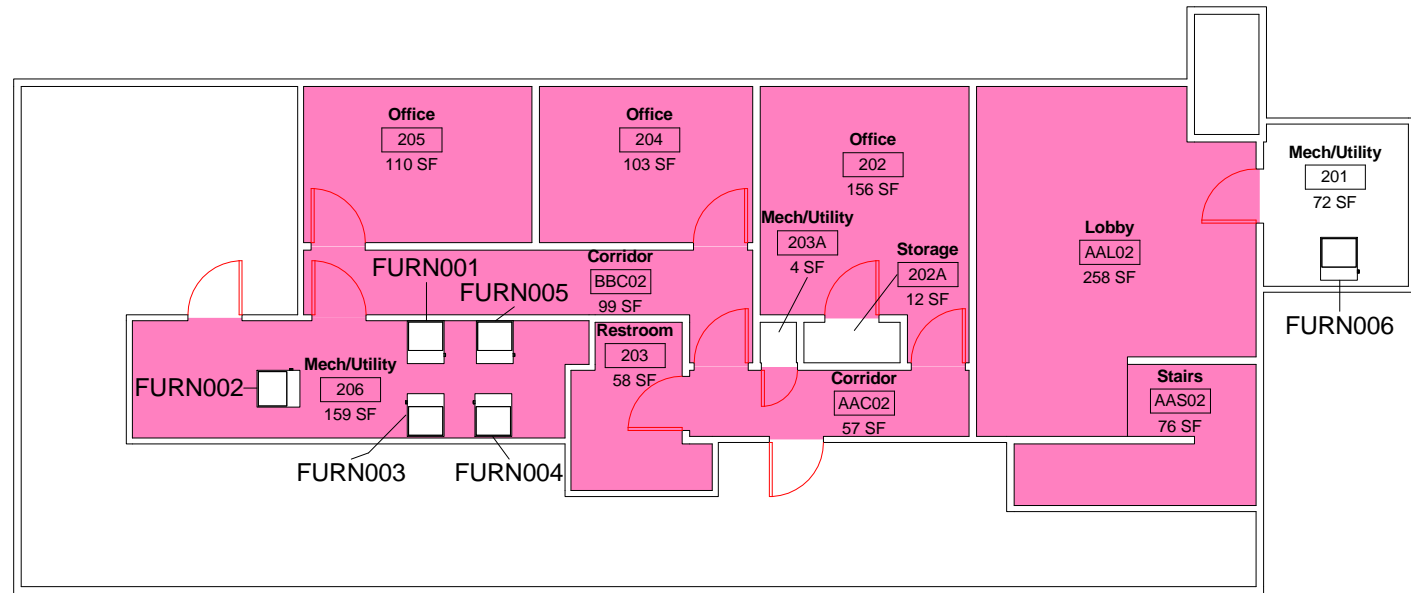

- FURN001
COND001
- FURN002
COND002
- FURN003
COND003
- FURN004
COND004
- FURN006
COND006
- FURN005
COND005

② Air Handling Units 2
3/32" = 1'-0"

① Air Handling Units 1
3/32" = 1'-0"

SCALE: 3/32" = 1'-0"

DWN	DATE
STK	5/30/2014
REV.	DATE

Ellis House
HVAC Service Areas

M1