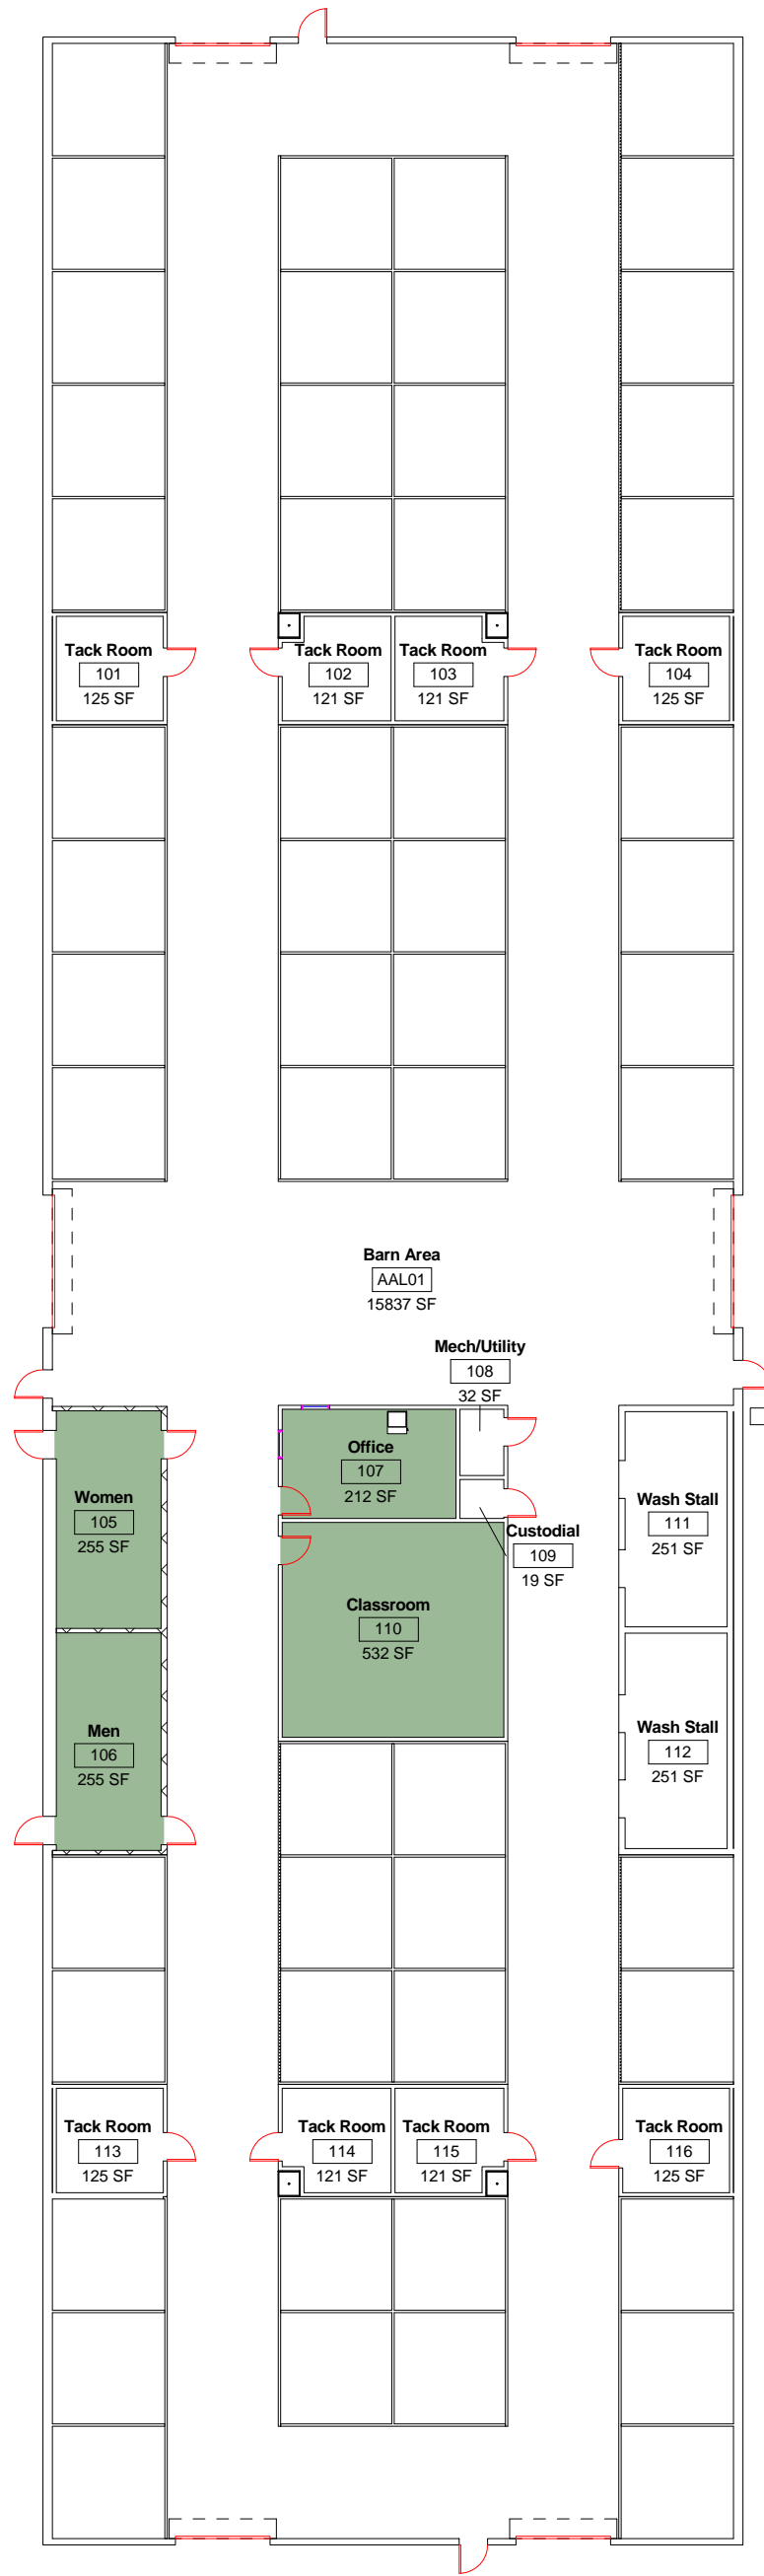

Equipment Legend

FURN001
 COND001

M1

Equine Center Stall Barn Level 1 HVAC Service Areas

DWN	DATE
STK, JRC	8-6-2014
REV.	DATE

SCALE: 1" = 20'-0"