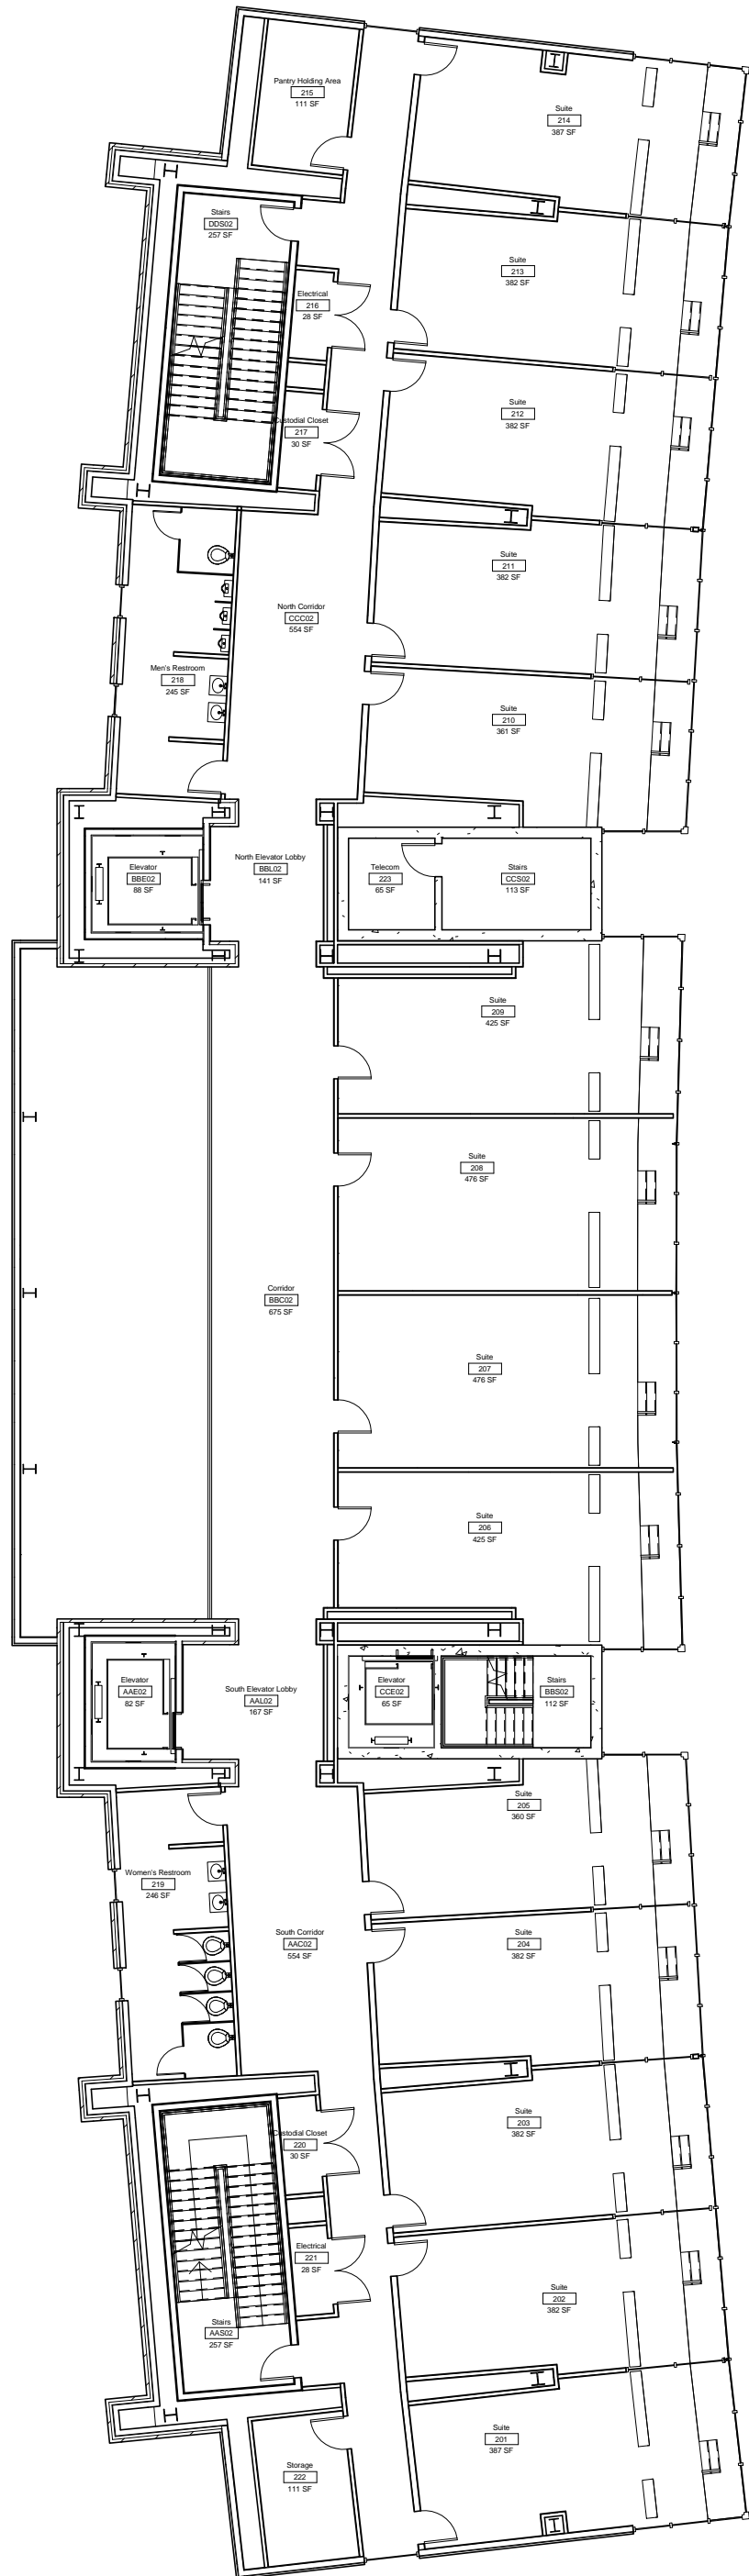

FLRPLN1

Centennial Bank Stadium
Concourse Level West

DWN	DATE
Author	Issue Date
REV.	DATE

SCALE: 1/32" = 1'-0"

Service

C050A

15 SF

Kitchen

C050

1637 SF

FLRPLN2

Centennial Bank Stadium

Concourse Level North

DWN	DATE
Author	Issue Date
REV.	DATE

SCALE: 3/32" = 1'-0"

FLRPLN3

Centennial Bank Stadium
Concourse Level East

DWN	DATE
Author	Issue Date
REV.	DATE

SCALE: 1/32" = 1'-0"

FLRPLN4

Centennial Bank Stadium
Club Level

DWN	DATE
Author	Issue Date
REV.	DATE

SCALE: 1/16" = 1'-0"

FLRPLN5

Centennial Bank Stadium

Suite Level 1

DWN	DATE
STK	Issue Date
REV.	DATE

SCALE: 1/16" = 1'-0"

FLRPLN6

Centennial Bank Stadium

Suite Level 2

DWN	DATE
Author	Issue Date
REV.	DATE