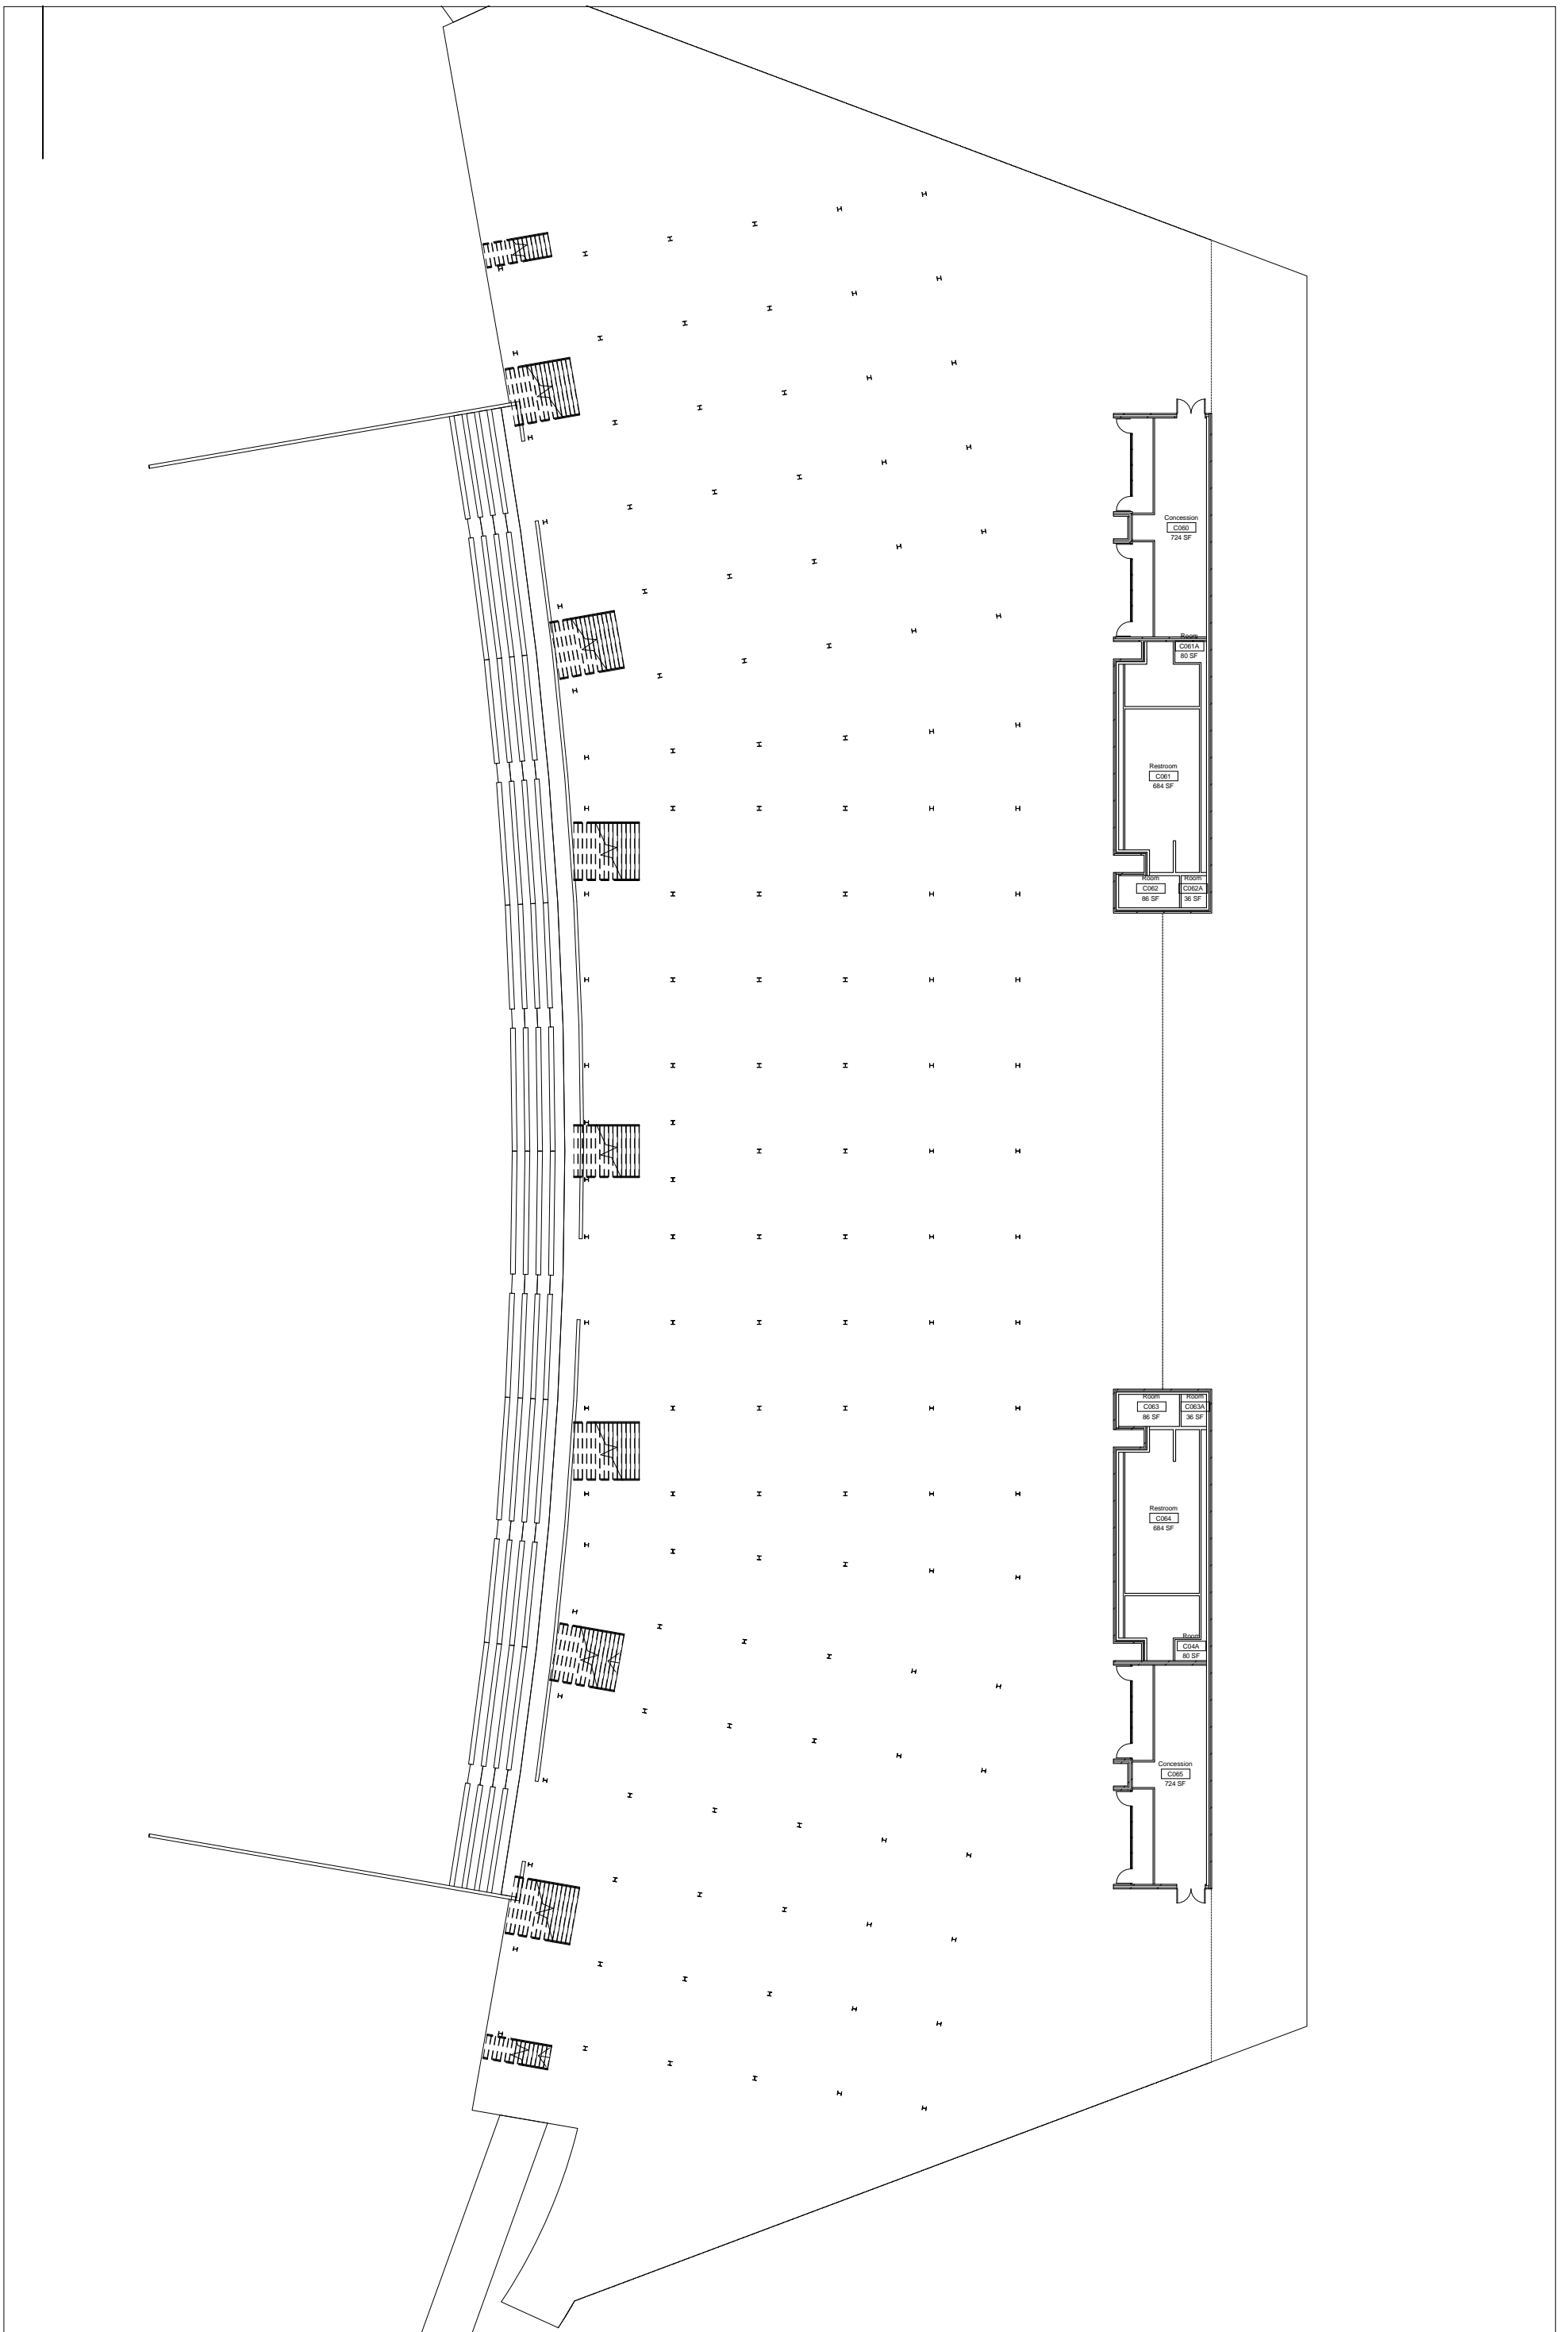

FLRPLN1

Centennial Bank Stadium
Concourse Level West

DWN	DATE
Author	Issue Date
REV.	DATE

SCALE: 1/32" = 1'-0"

Service

C050A

15 SF

Kitchen

C050

1637 SF

FLRPLN2

Centennial Bank Stadium

Concourse Level North

DWN	DATE
Author	Issue Date
REV.	DATE

SCALE: 3/32" = 1'-0"

FLRPLN3

Centennial Bank Stadium
Concourse Level East

DWN	DATE
Author	Issue Date
REV.	DATE

SCALE: 1/32" = 1'-0"

FLRPLN4

Centennial Bank Stadium
Club Level

DWN	DATE
Author	Issue Date
REV.	DATE

SCALE: 1/16" = 1'-0"

FLRPLN5

Centennial Bank Stadium

Suite Level 1

DWN	DATE
STK	Issue Date
REV.	DATE

SCALE: 1/16" = 1'-0"

FLRPLN6

Centennial Bank Stadium

Suite Level 2

DWN	DATE
Author	Issue Date
REV.	DATE