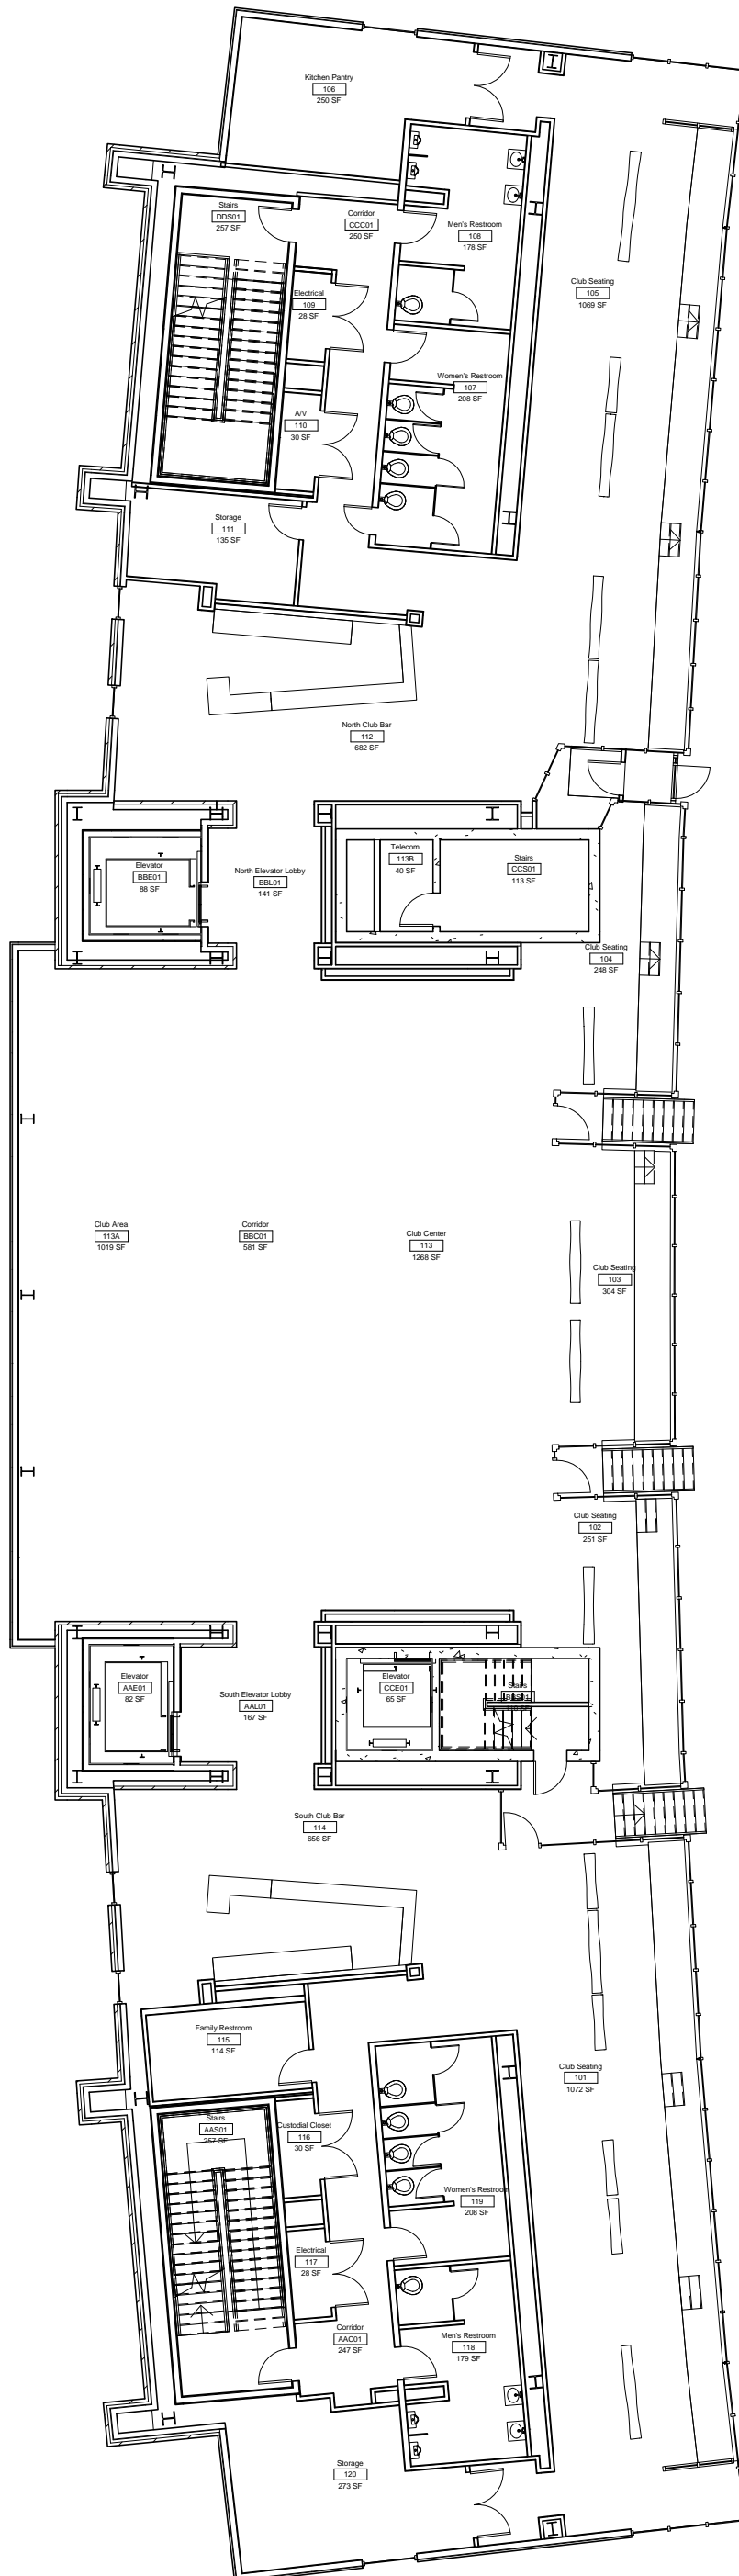

FLRPLN1

Centennial Bank Stadium
Concourse Level West

DWN	DATE
Author	Issue Date
REV.	DATE

SCALE: 1/32" = 1'-0"

Service

C050A

15 SF

Kitchen

C050

1637 SF

FLRPLN2

Centennial Bank Stadium

Concourse Level North

DWN	DATE
Author	Issue Date
REV.	DATE

SCALE: 3/32" = 1'-0"

FLRPLN3

Centennial Bank Stadium
Concourse Level East

DWN	DATE
Author	Issue Date
REV.	DATE

SCALE: 1/32" = 1'-0"

FLRPLN4

Centennial Bank Stadium
Club Level

DWN	DATE
Author	Issue Date
REV.	DATE

SCALE: 1/16" = 1'-0"

FLRPLN5

Centennial Bank Stadium

Suite Level 1

DWN	DATE
STK	Issue Date
REV.	DATE

SCALE: 1/16" = 1'-0"

FLRPLN6

Centennial Bank Stadium

Suite Level 2

DWN	DATE
Author	Issue Date
REV.	DATE