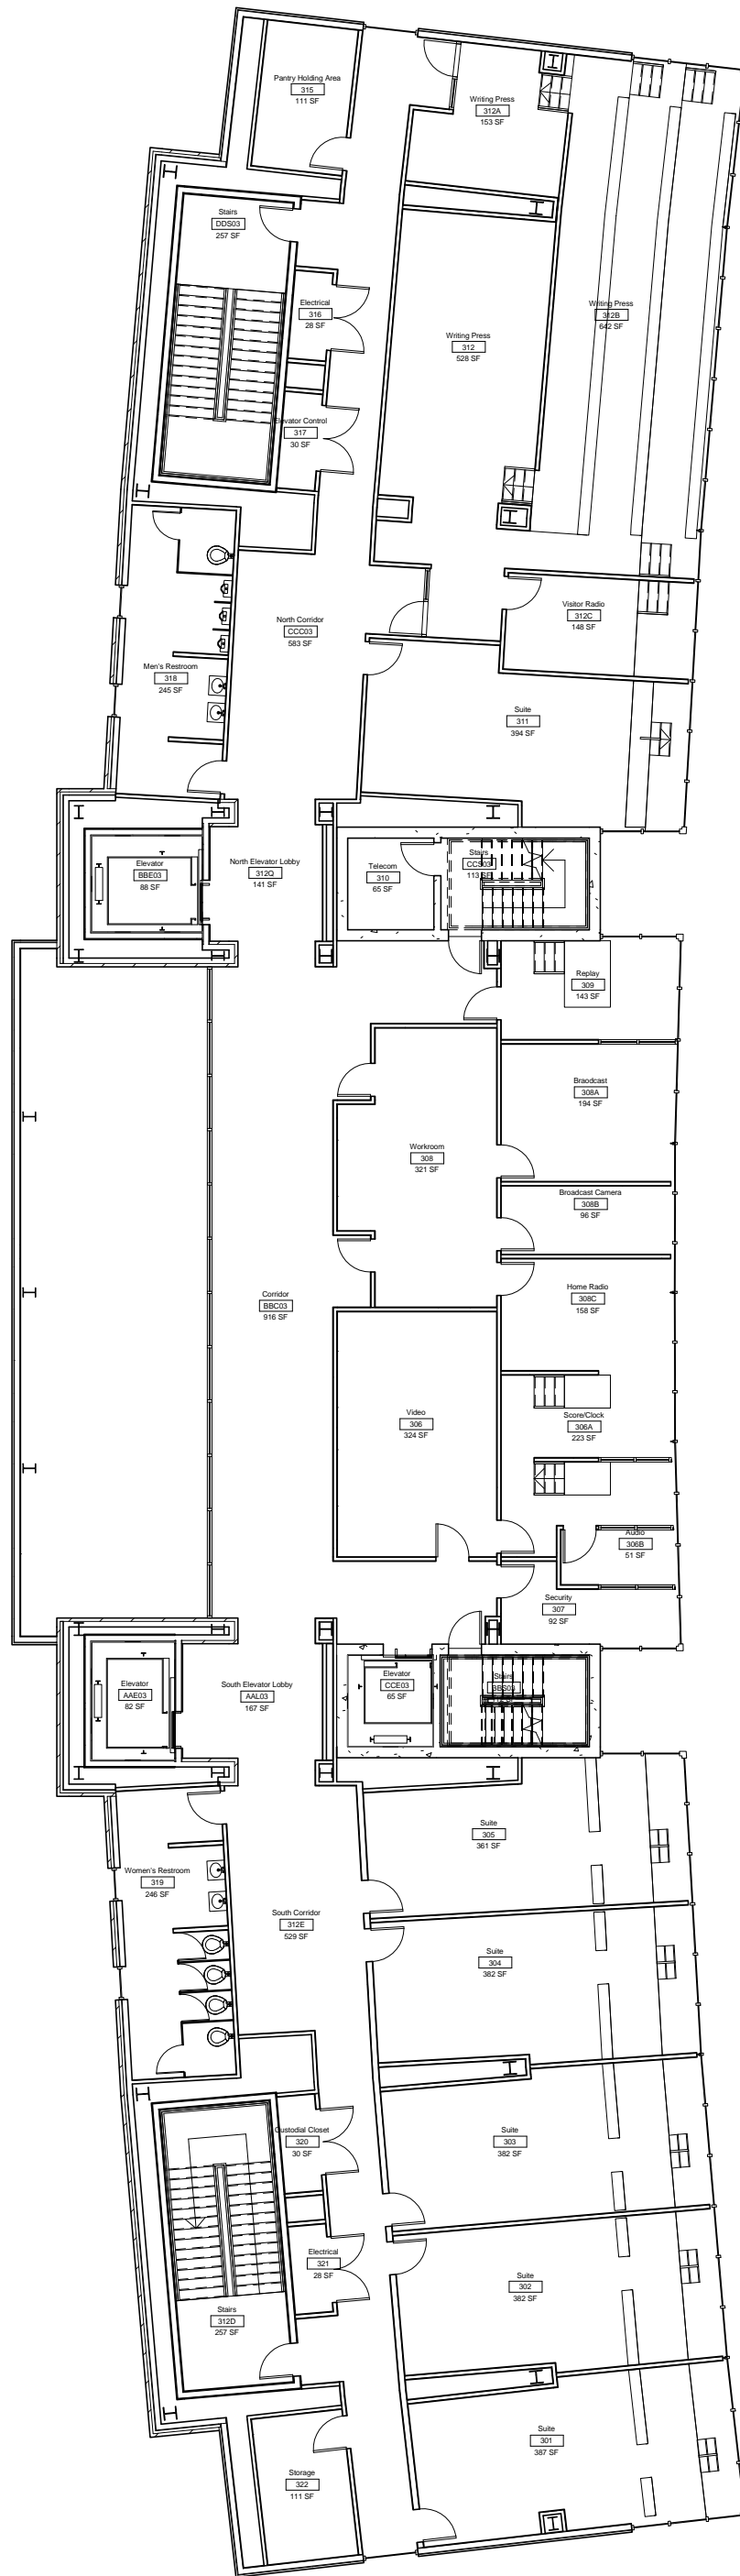

FLRPLN1

Centennial Bank Stadium
Concourse Level West

DWN	DATE
Author	Issue Date
REV.	DATE

SCALE: 1/32" = 1'-0"

Service

C050A

15 SF

Kitchen

C050

1637 SF

FLRPLN2

Centennial Bank Stadium

Concourse Level North

DWN	DATE
Author	Issue Date
REV.	DATE

SCALE: 3/32" = 1'-0"

FLRPLN3

Centennial Bank Stadium
Concourse Level East

DWN	DATE
Author	Issue Date
REV.	DATE

SCALE: 1/32" = 1'-0"

FLRPLN4

Centennial Bank Stadium
Club Level

DWN	DATE
Author	Issue Date
REV.	DATE

SCALE: 1/16" = 1'-0"

FLRPLN5

Centennial Bank Stadium

Suite Level 1

DWN	DATE
STK	Issue Date
REV.	DATE

SCALE: 1/16" = 1'-0"

FLRPLN6

Centennial Bank Stadium

Suite Level 2

DWN	DATE
Author	Issue Date
REV.	DATE