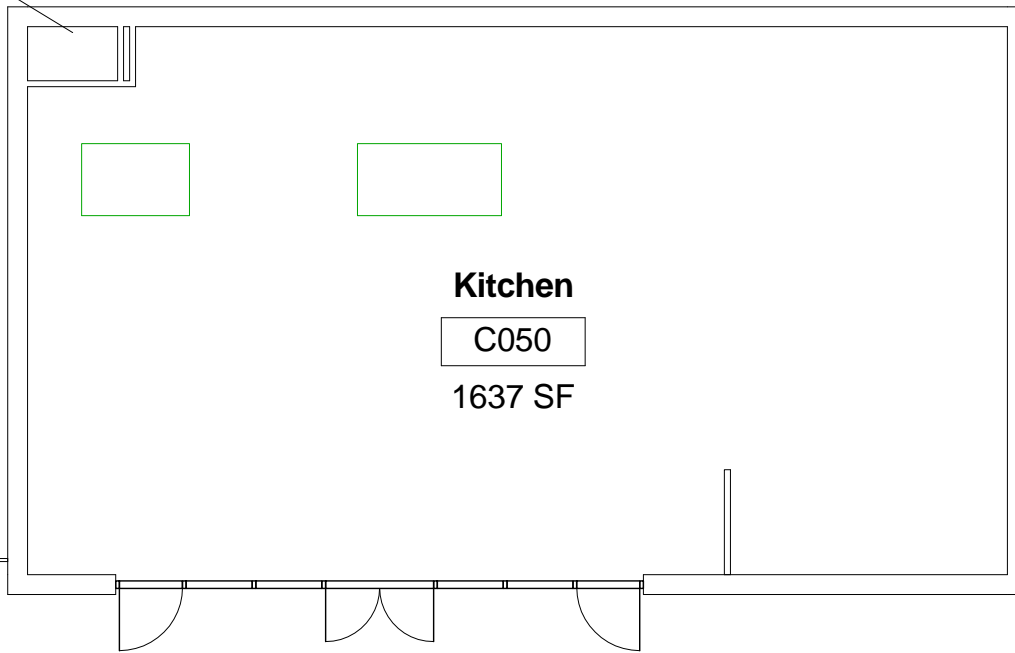

FLRPLN1

Centennial Bank Stadium
Concourse Level West

DWN	DATE
Author	Issue Date
REV.	DATE

SCALE: 1/32" = 1'-0"

Service

C050A

15 SF

Kitchen

C050

1637 SF

FLRPLN2

Centennial Bank Stadium

Concourse Level North

DWN	DATE
Author	Issue Date
REV.	DATE

SCALE: 3/32" = 1'-0"

FLRPLN3

SCALE: 1/16" = 1'-0"

FLRPLN7

Centennial Bank Stadium

Team Level

DWN	DATE
Author	Issue Date
REV.	DATE

SCALE: 1/16" = 1'-0"