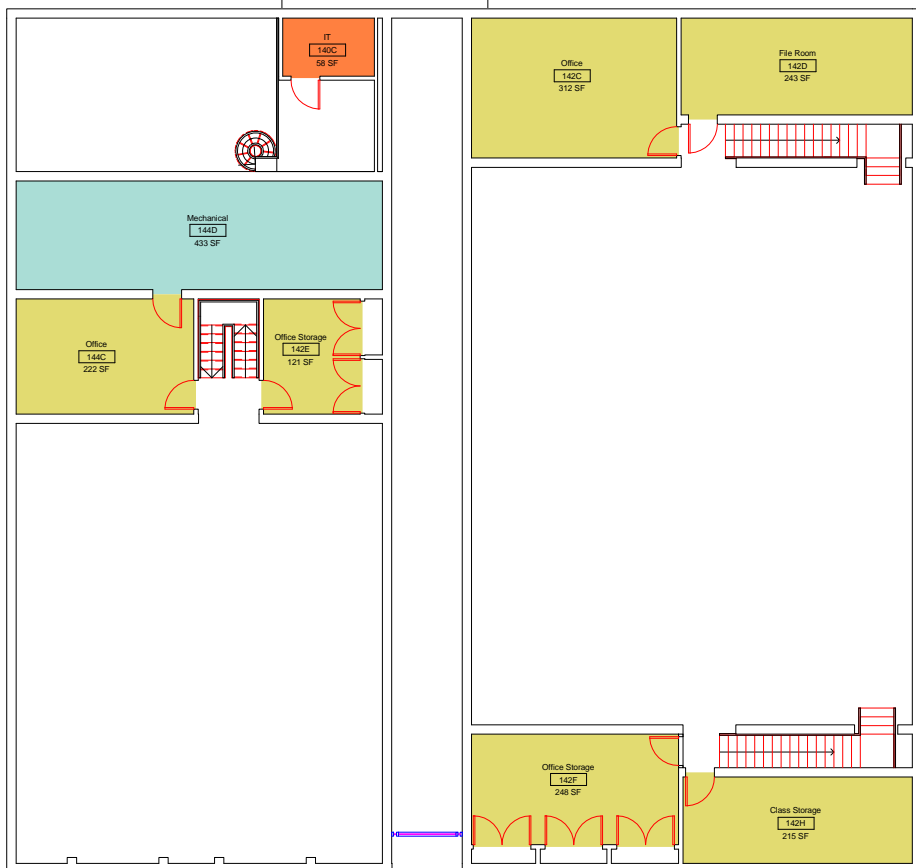

### Department Legend

- Art
- Facilities Management
- Fine Arts Dean
- Music

SM3

## Fine Arts Center Level 1 Department Allocation

DWN	DATE
JRC	5/30/2014
REV.	DATE

SCALE: 1" = 20'-0"

## Fine Arts Center Level 2 Department Allocation

DWN	DATE
JRC	5/30/2014
REV.	DATE

SCALE: 1" = 20'-0"