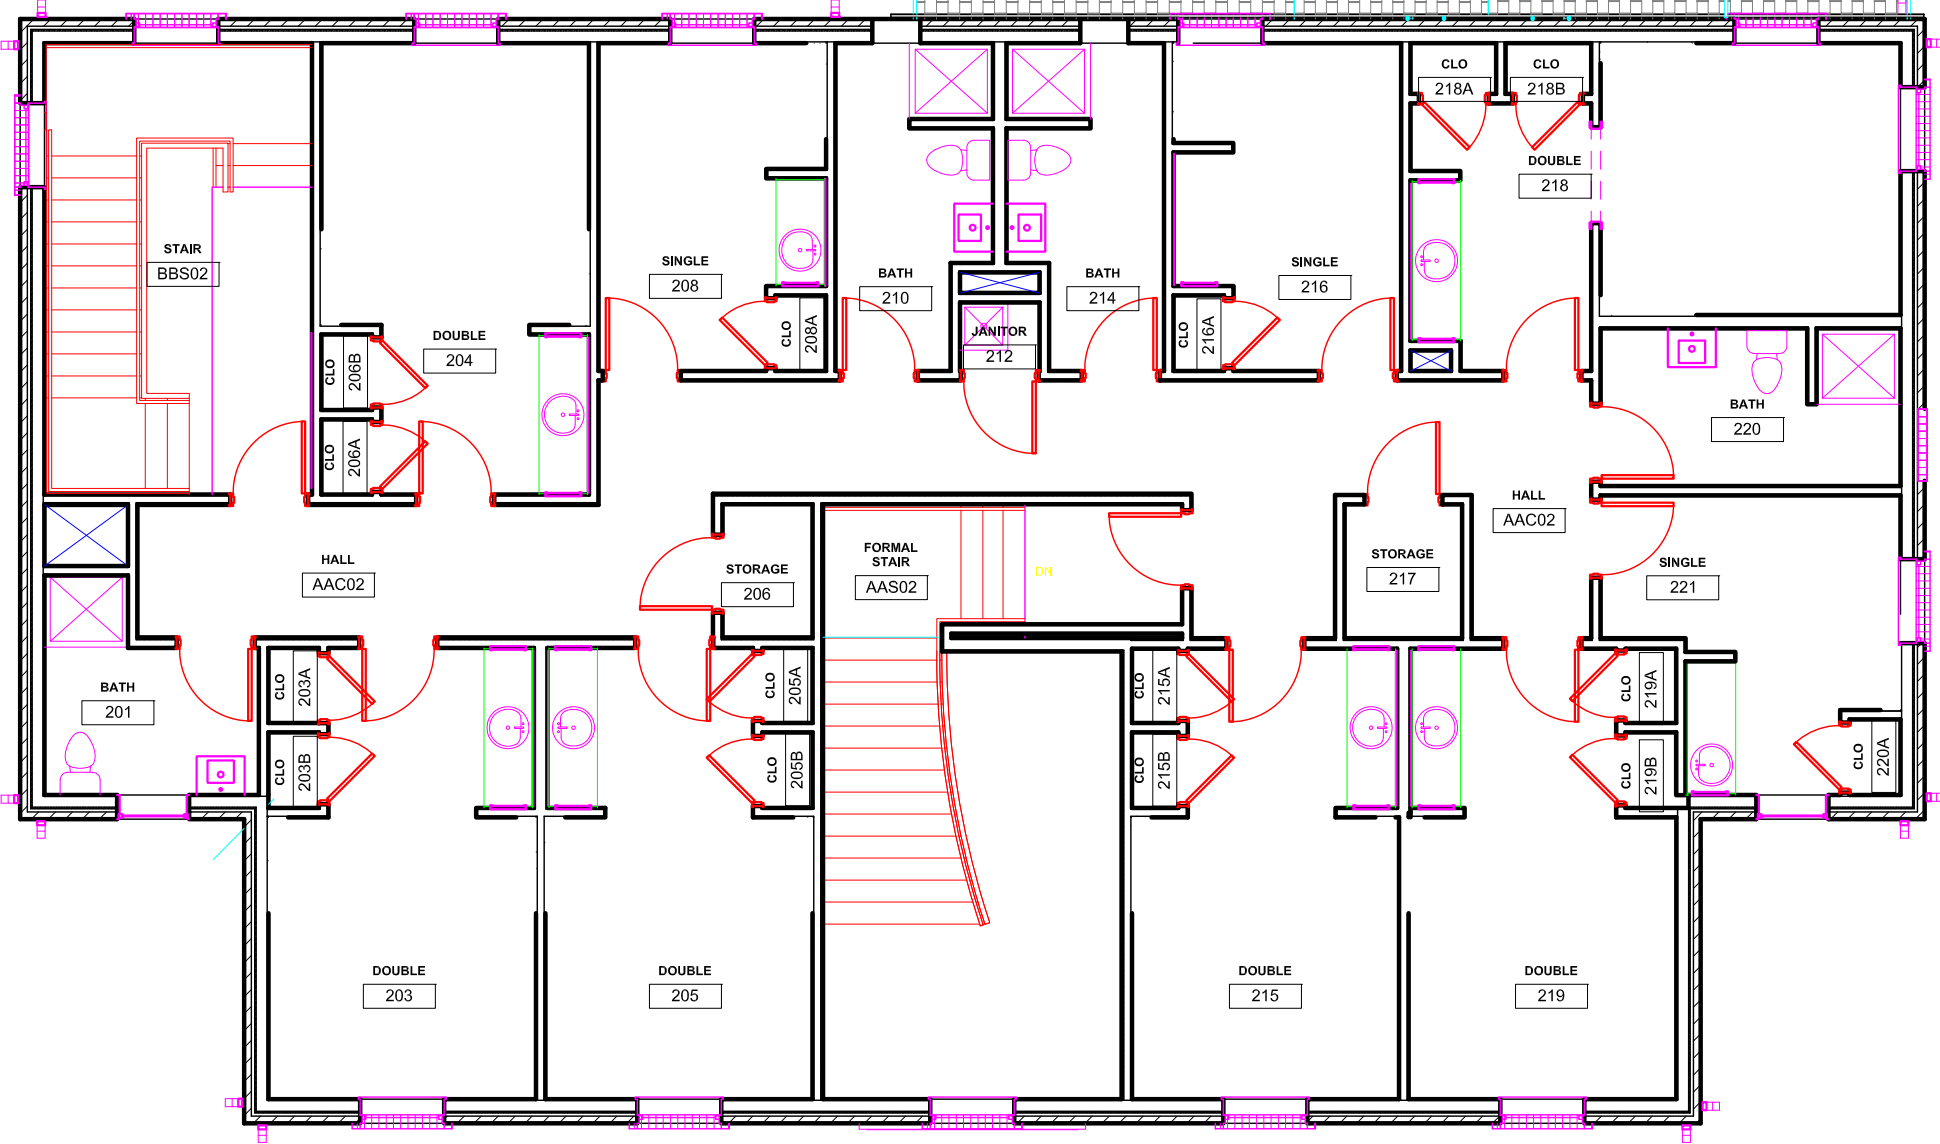

1 OF 2
DRAWING NO:

Sororty Housing
Level 1 Floor Plan

DWN.	DATE
JRC	11-26-2013
REV.	DATE

SCALE: 1/8" = 1'

2 OF 2

DRAWING NO:

Sorortiy Housing
Level 2 Floor Plan

DWN.	DATE
JRC	11-26-2013
REV.	DATE

SCALE: 1/8" = 1'