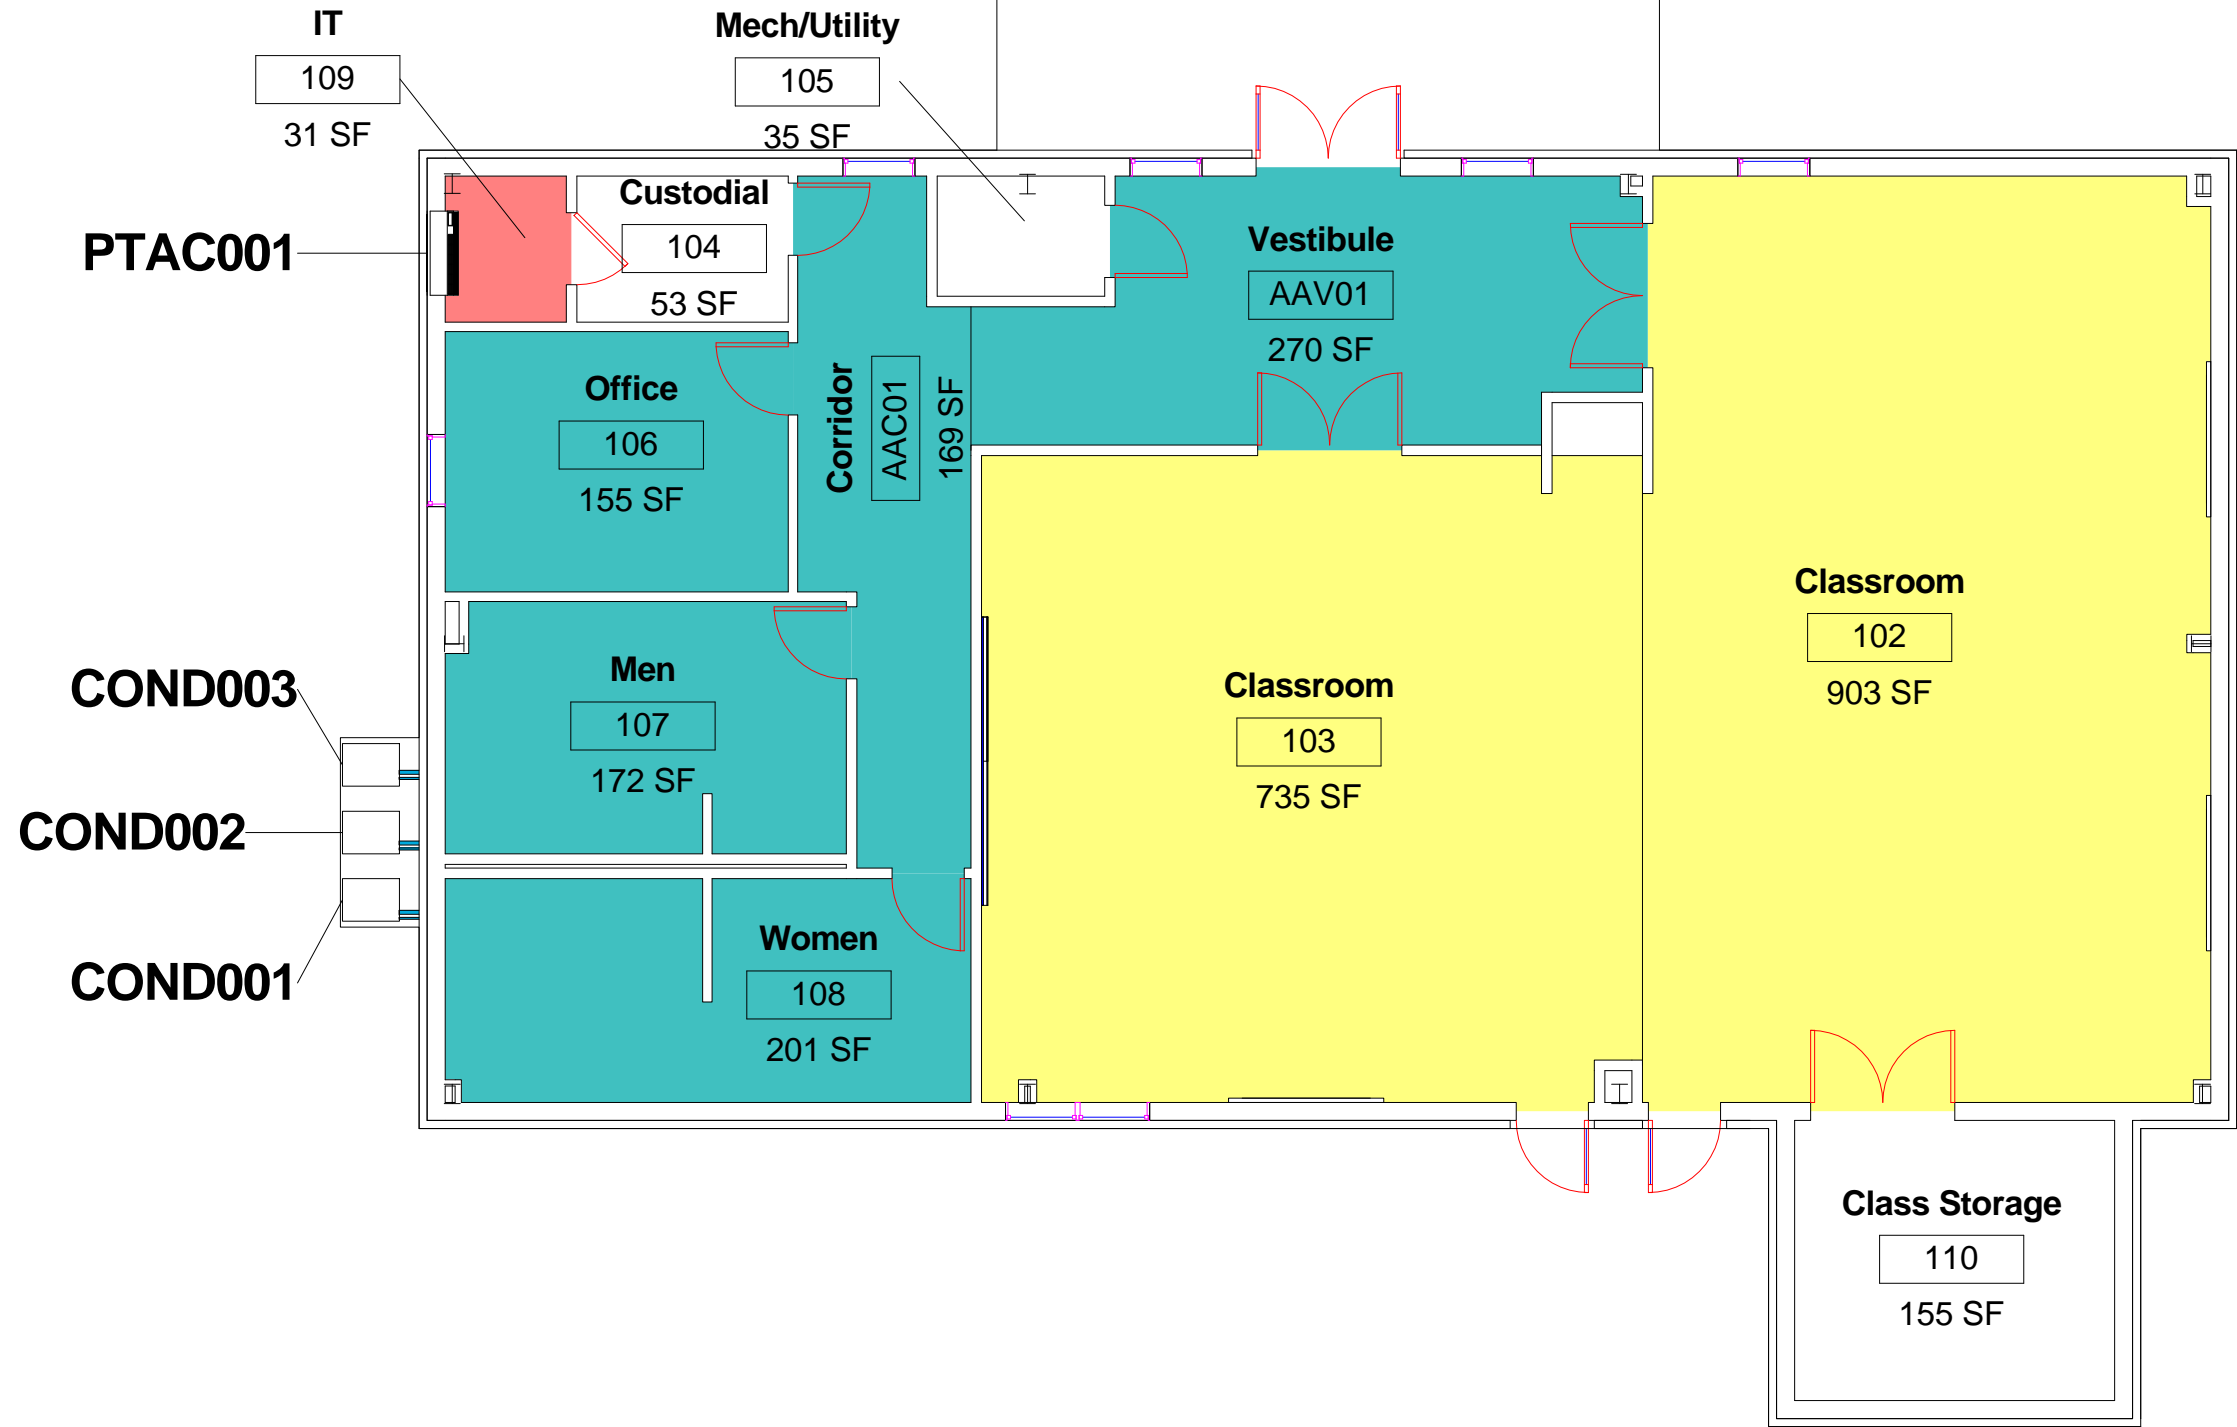

HVAC Service Area Legend

- COND001/563
- COND003/563
- PTAC001/563

DWN	DATE
STK, JRC	Issue Date
REV.	DATE

Honors Living Learning Classroom
AHU Service Areas

M-1

SCALE: 1/8" = 1'-0"