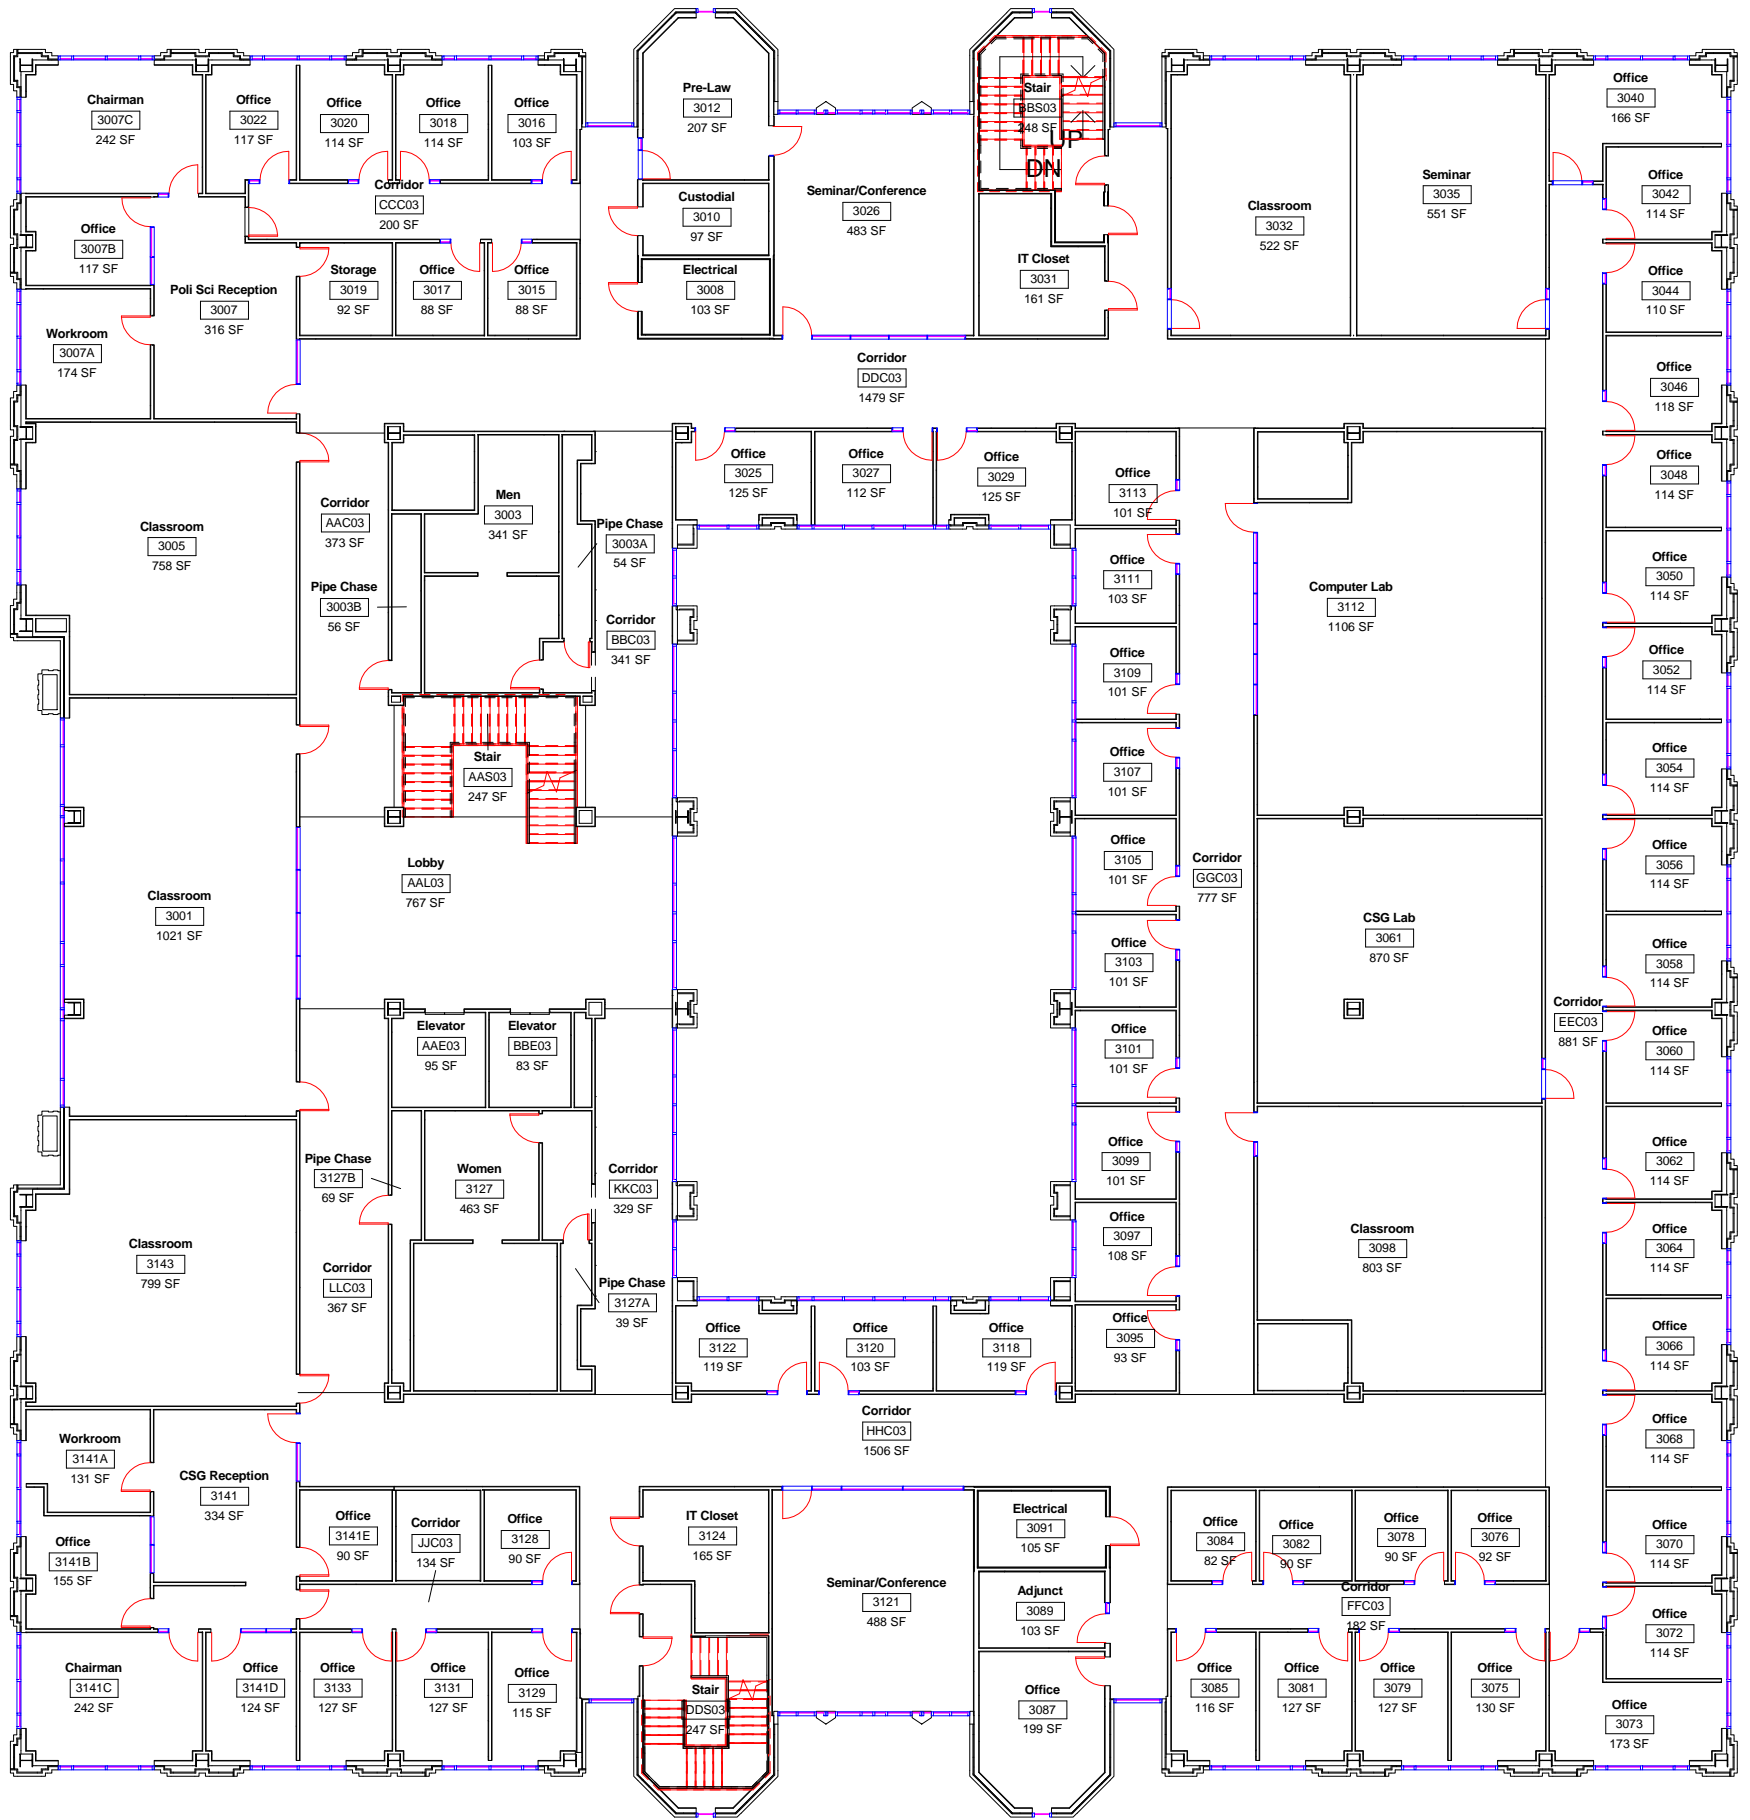

A101

Humanities and Social Sciences
Level 1 Floor Plan

DWN	DATE
SK	4-13-15
REV.	DATE

SCALE: 1" = 20'-0"

H
H
H
H

A102

Humanities and Social Sciences
Level 2 Floor Plan

DWN	DATE
SK	4-13-15
REV.	DATE

SCALE: 1" = 20'-0"

H
H
H
H

A103

Humanities and Social Sciences
Level 3 Floor Plan

DWN	DATE
SK	4-13-15
REV.	DATE

SCALE: 1" = 20'-0"

A104

Humanities and Social Sciences
Level 4 Floor Plan

DWN	DATE
SK	4-13-15
REV.	DATE

SCALE: 1" = 20'-0"