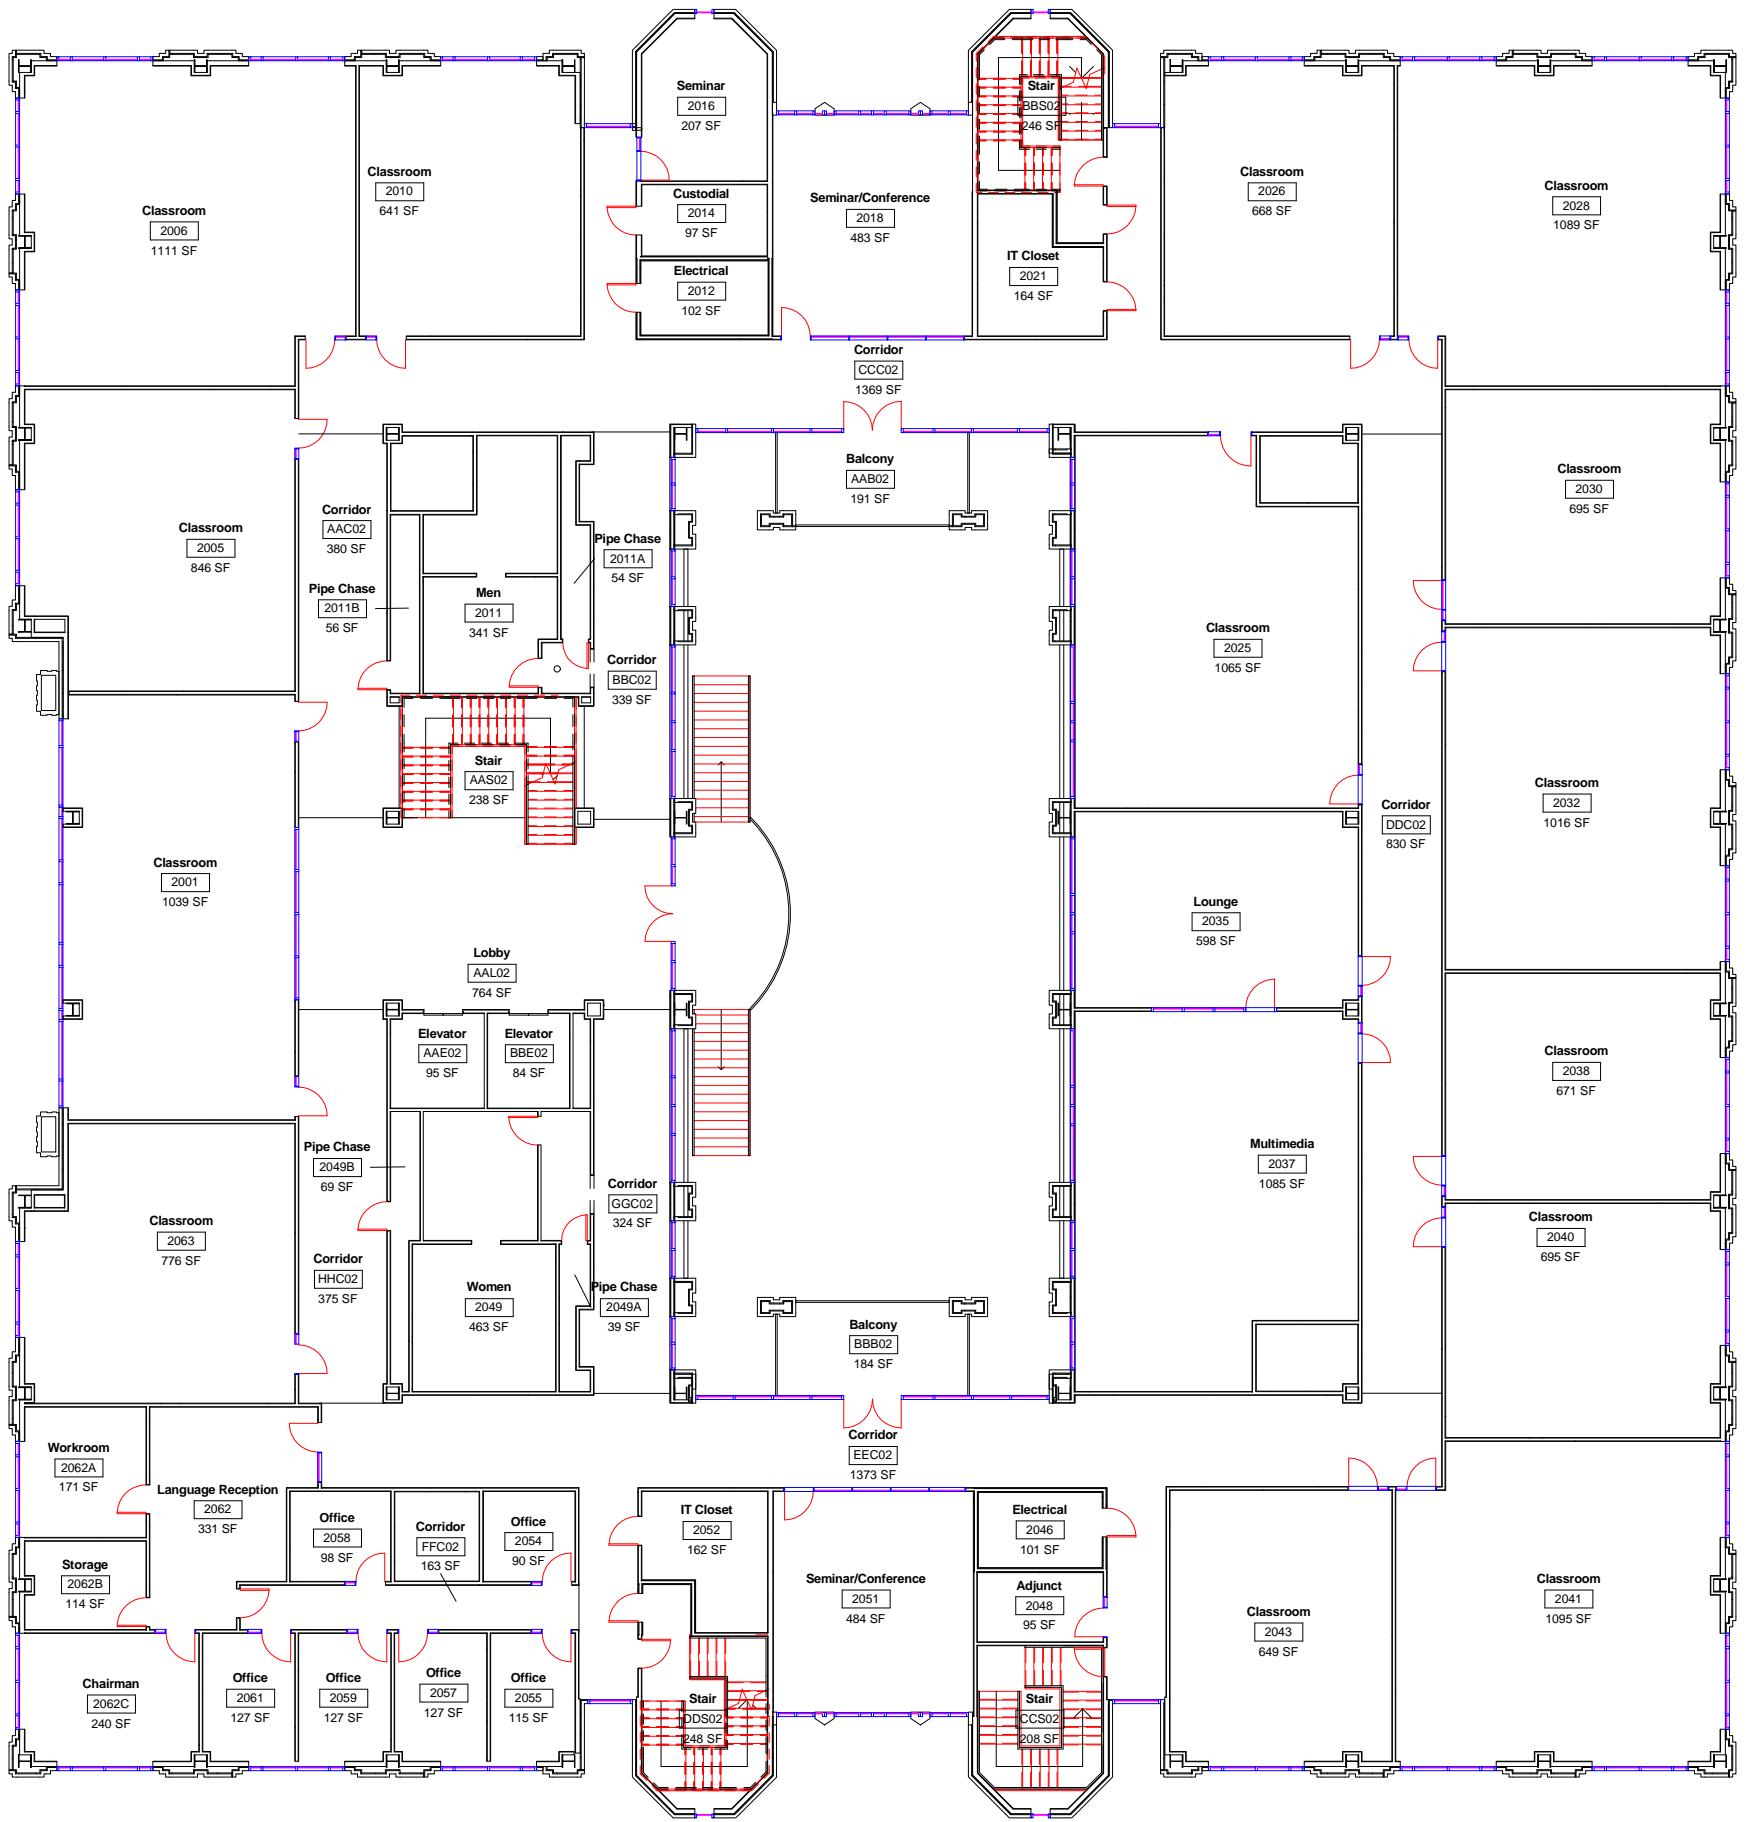

A101

Humanities and Social Sciences
Level 1 Floor Plan

DWN	DATE
SK	4-13-15
REV.	DATE

SCALE: 1" = 20'-0"

H
H
H
H

A102

Humanities and Social Sciences
Level 2 Floor Plan

DWN	DATE
SK	4-13-15
REV.	DATE

SCALE: 1" = 20'-0"

H
H
H
H

A103

Humanities and Social Sciences
Level 3 Floor Plan

DWN	DATE
SK	4-13-15
REV.	DATE

SCALE: 1" = 20'-0"

A104

Humanities and Social Sciences
Level 4 Floor Plan

DWN	DATE
SK	4-13-15
REV.	DATE

SCALE: 1" = 20'-0"