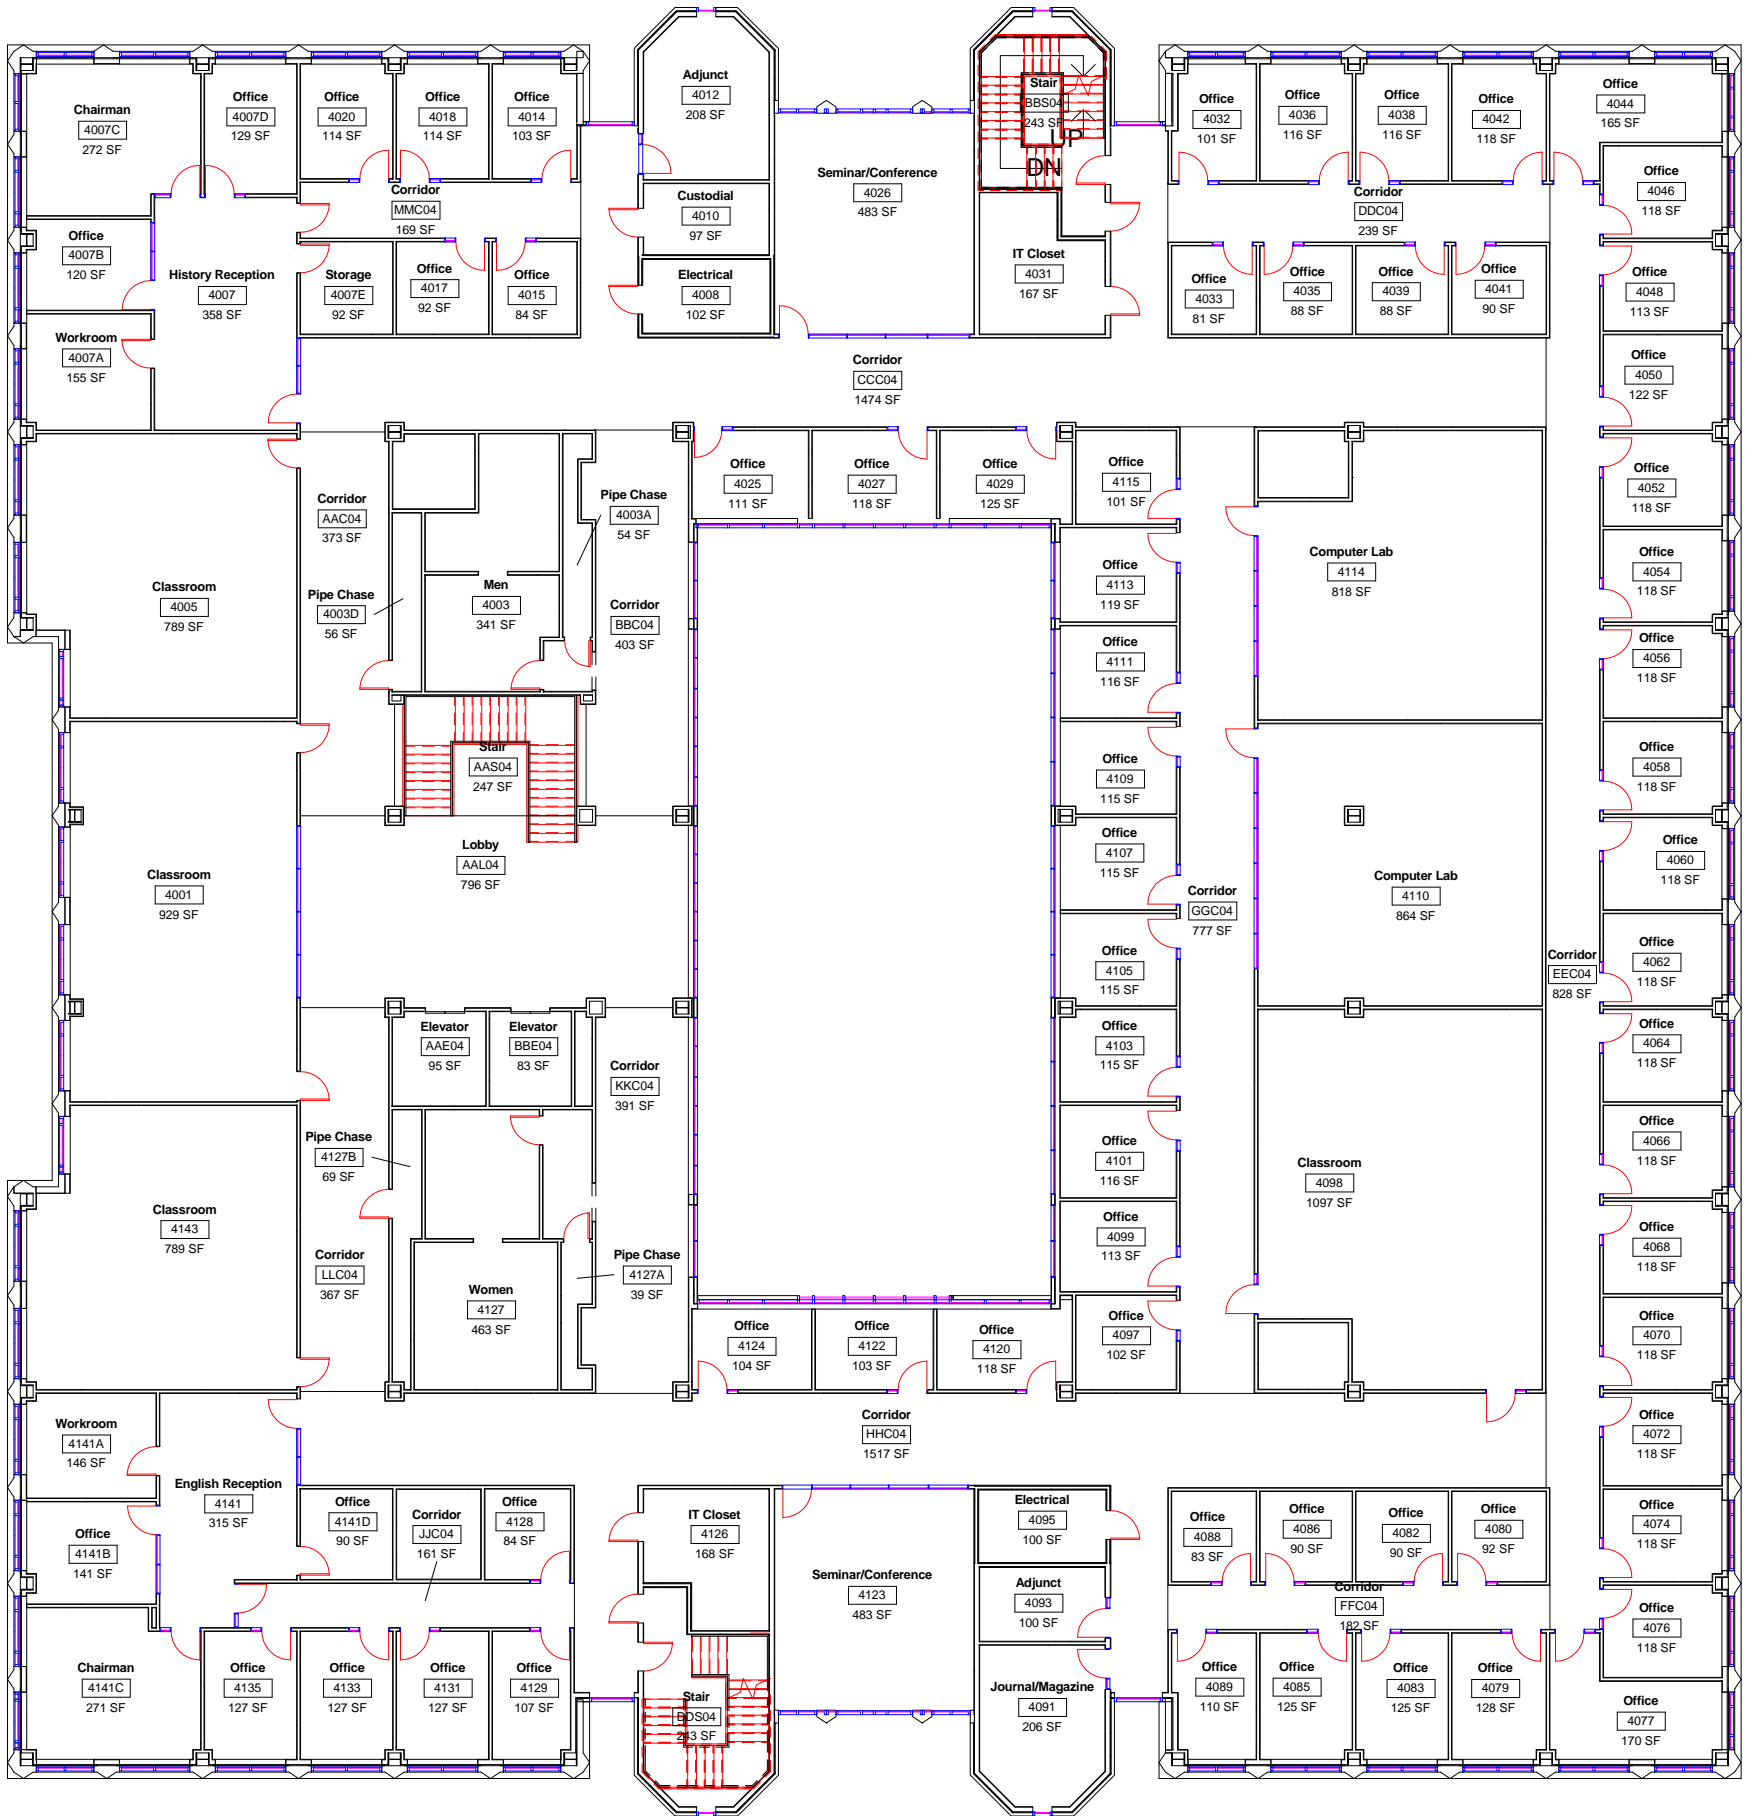

A101

Humanities and Social Sciences
Level 1 Floor Plan

DWN	DATE
SK	4-13-15
REV.	DATE

SCALE: 1" = 20'-0"

H
H
H
H

A102

Humanities and Social Sciences
Level 2 Floor Plan

DWN	DATE
SK	4-13-15
REV.	DATE

SCALE: 1" = 20'-0"

H
H
H
H

A103

Humanities and Social Sciences
Level 3 Floor Plan

DWN	DATE
SK	4-13-15
REV.	DATE

SCALE: 1" = 20'-0"

A104

Humanities and Social Sciences
Level 4 Floor Plan

DWN	DATE
SK	4-13-15
REV.	DATE

SCALE: 1" = 20'-0"