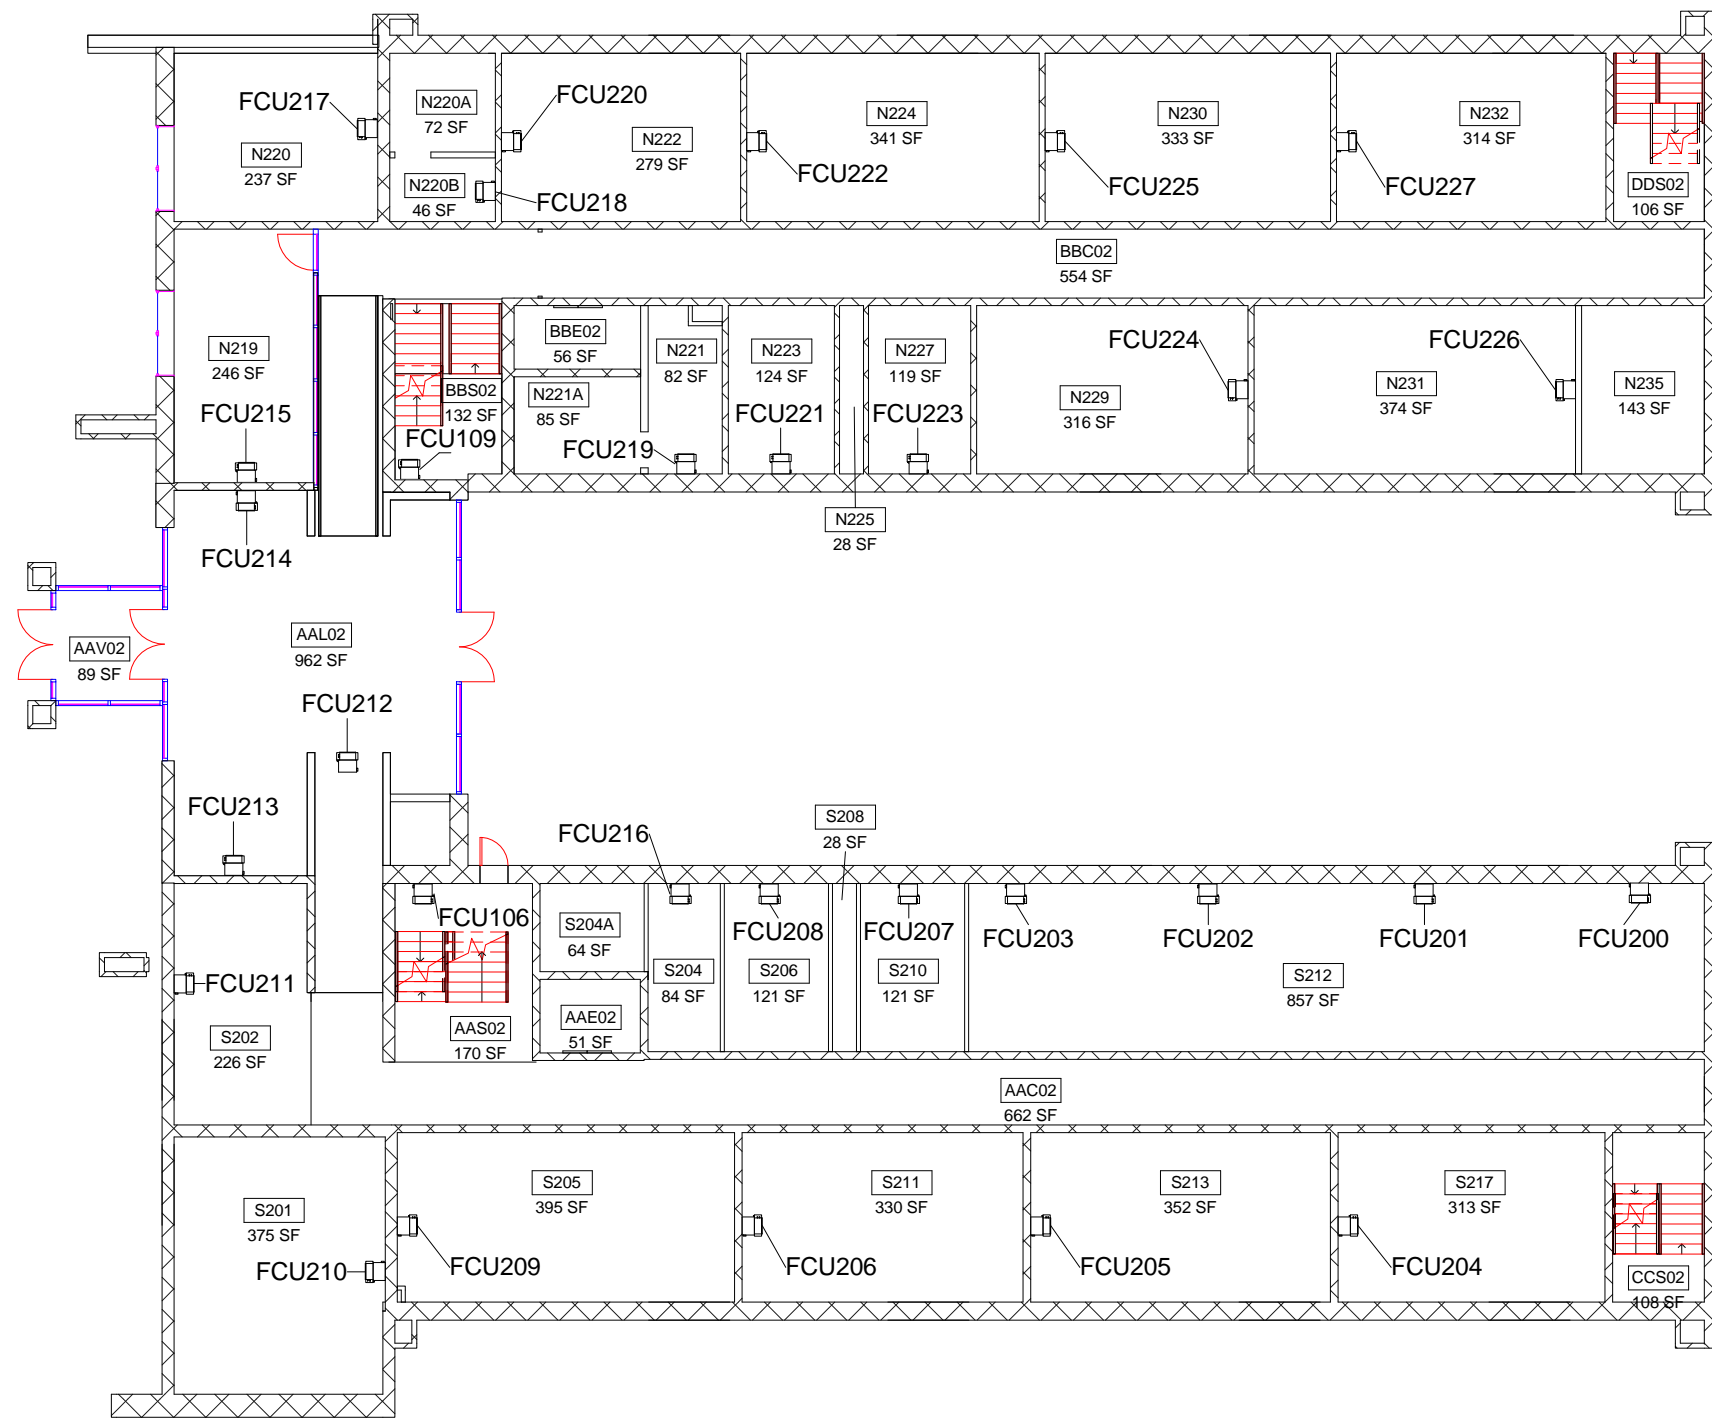

DWN	DATE
STK, JRC	6/3/2014
REV.	DATE

International English Studies
Level 1 HVAC Service Areas

M1

SCALE: 1/16" = 1'-0"

SCALE: 1/16" = 1'-0"

DWN	DATE
STK, JRC	6/3/2014
REV.	DATE

International English Studies
Level 2 HVAC Service Areas

M2

Equipment Legend

- MAU001
- MAU002

SCALE: 1/16" = 1'-0"

DWN	DATE
STK, JRC	6/3/2014
REV.	DATE

International English Studies
Level 3 HVAC Service Areas

M3