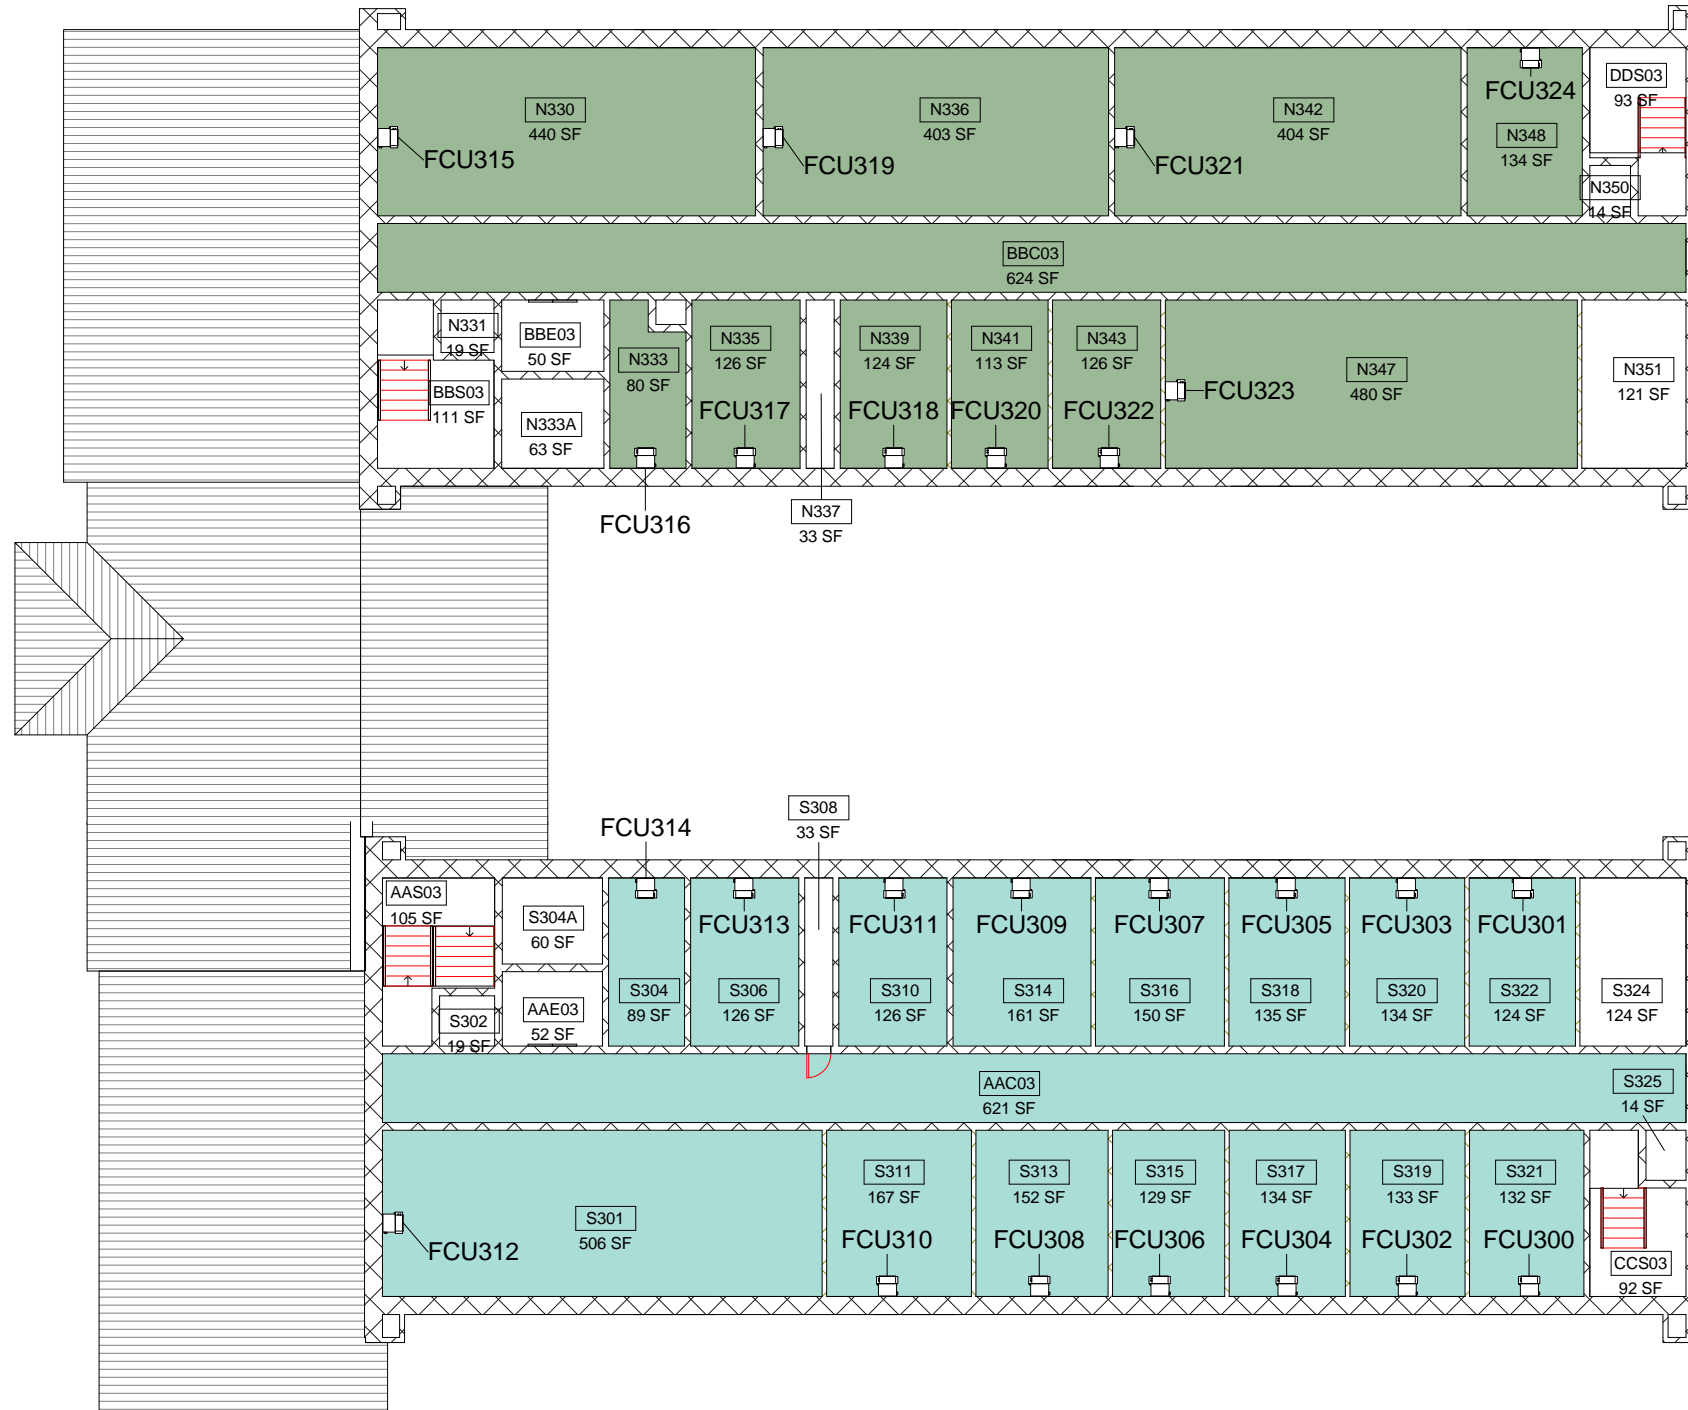

DWN	DATE
STK, JRC	6/3/2014
REV.	DATE

International English Studies
Level 1 HVAC Service Areas

M1

SCALE: 1/16" = 1'-0"

SCALE: 1/16" = 1'-0"

DWN	DATE
STK, JRC	6/3/2014
REV.	DATE

International English Studies
Level 2 HVAC Service Areas

M2

Equipment Legend

- MAU001
- MAU002

SCALE: 1/16" = 1'-0"

DWN	DATE
STK, JRC	6/3/2014
REV.	DATE

International English Studies
Level 3 HVAC Service Areas

M3