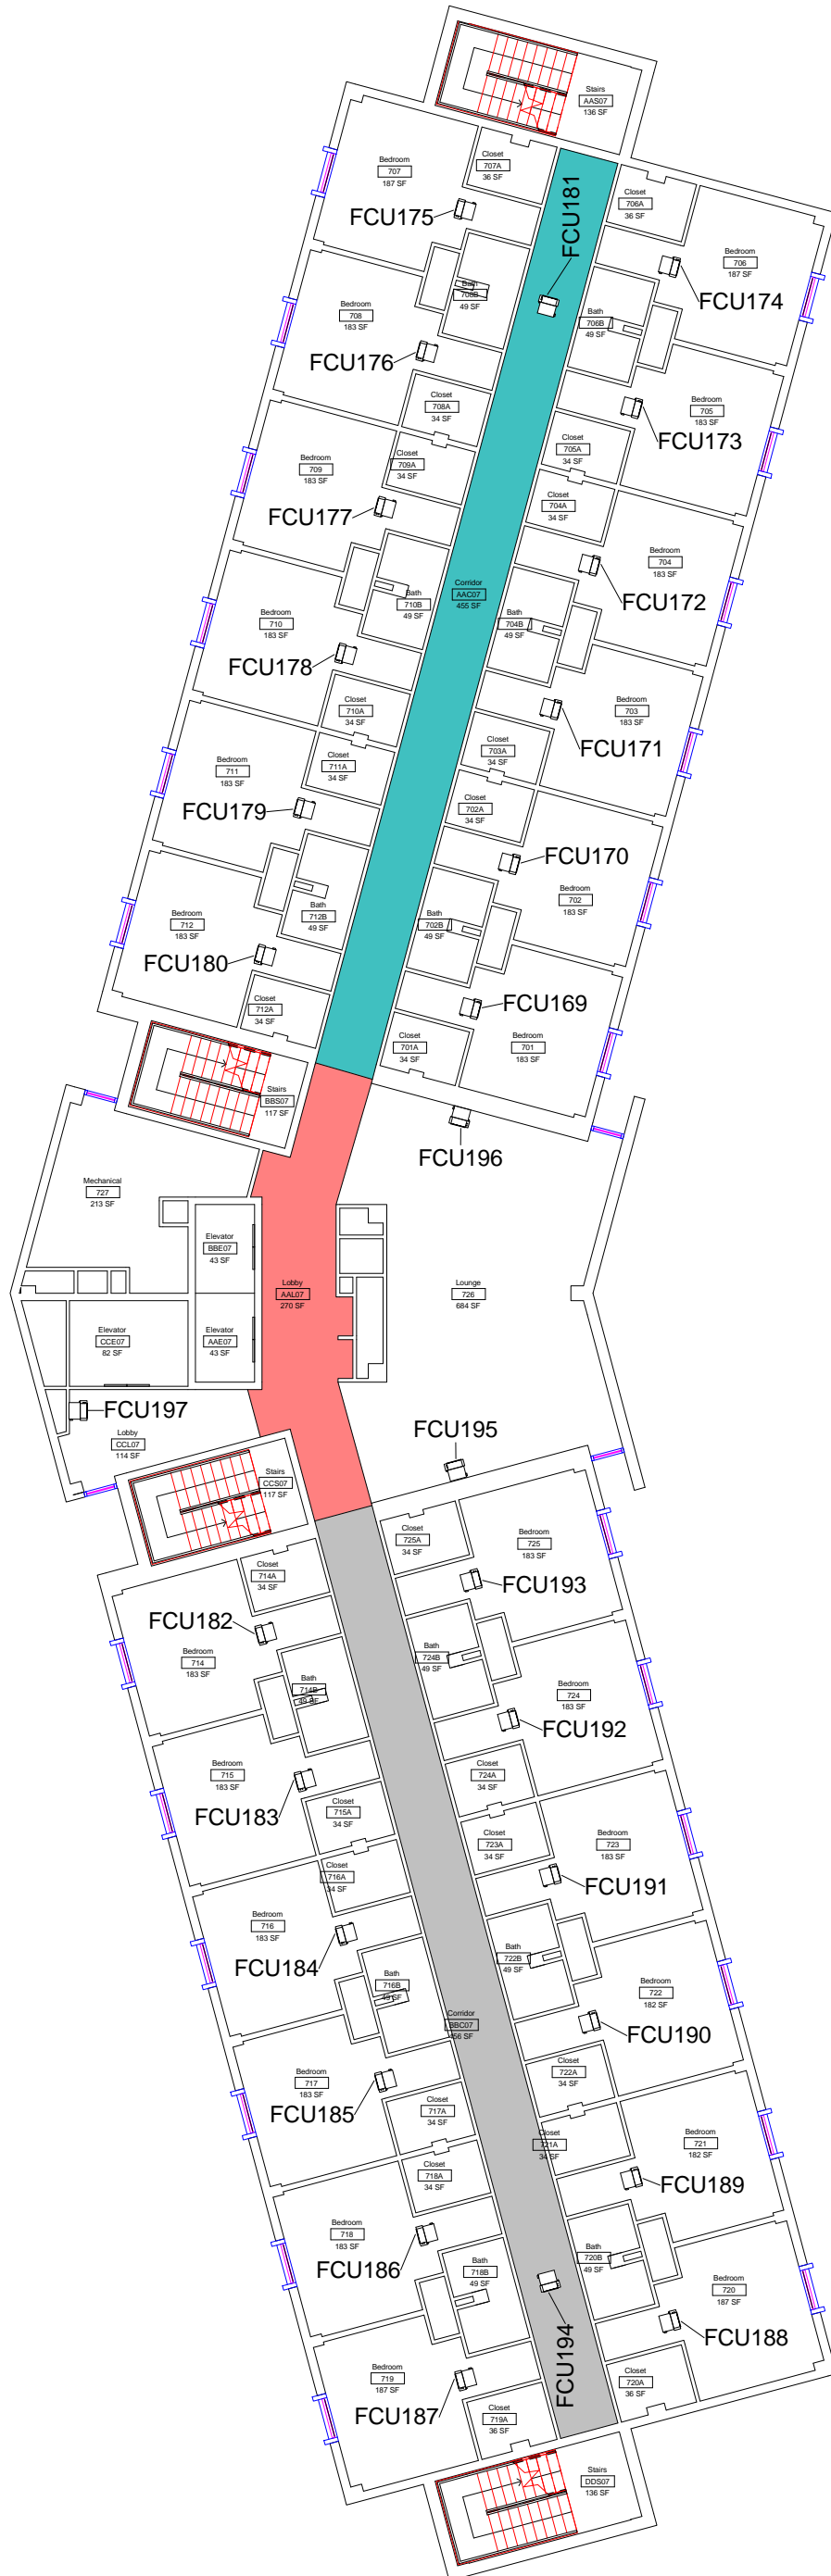

Equipment Legend

- AH001
- AH002
- AH003

M7

Kays Hall Level 7 HVAC Service Areas

DWN	DATE
STK	5/14/2014
REV.	DATE

SCALE: 1/16" = 1'-0"