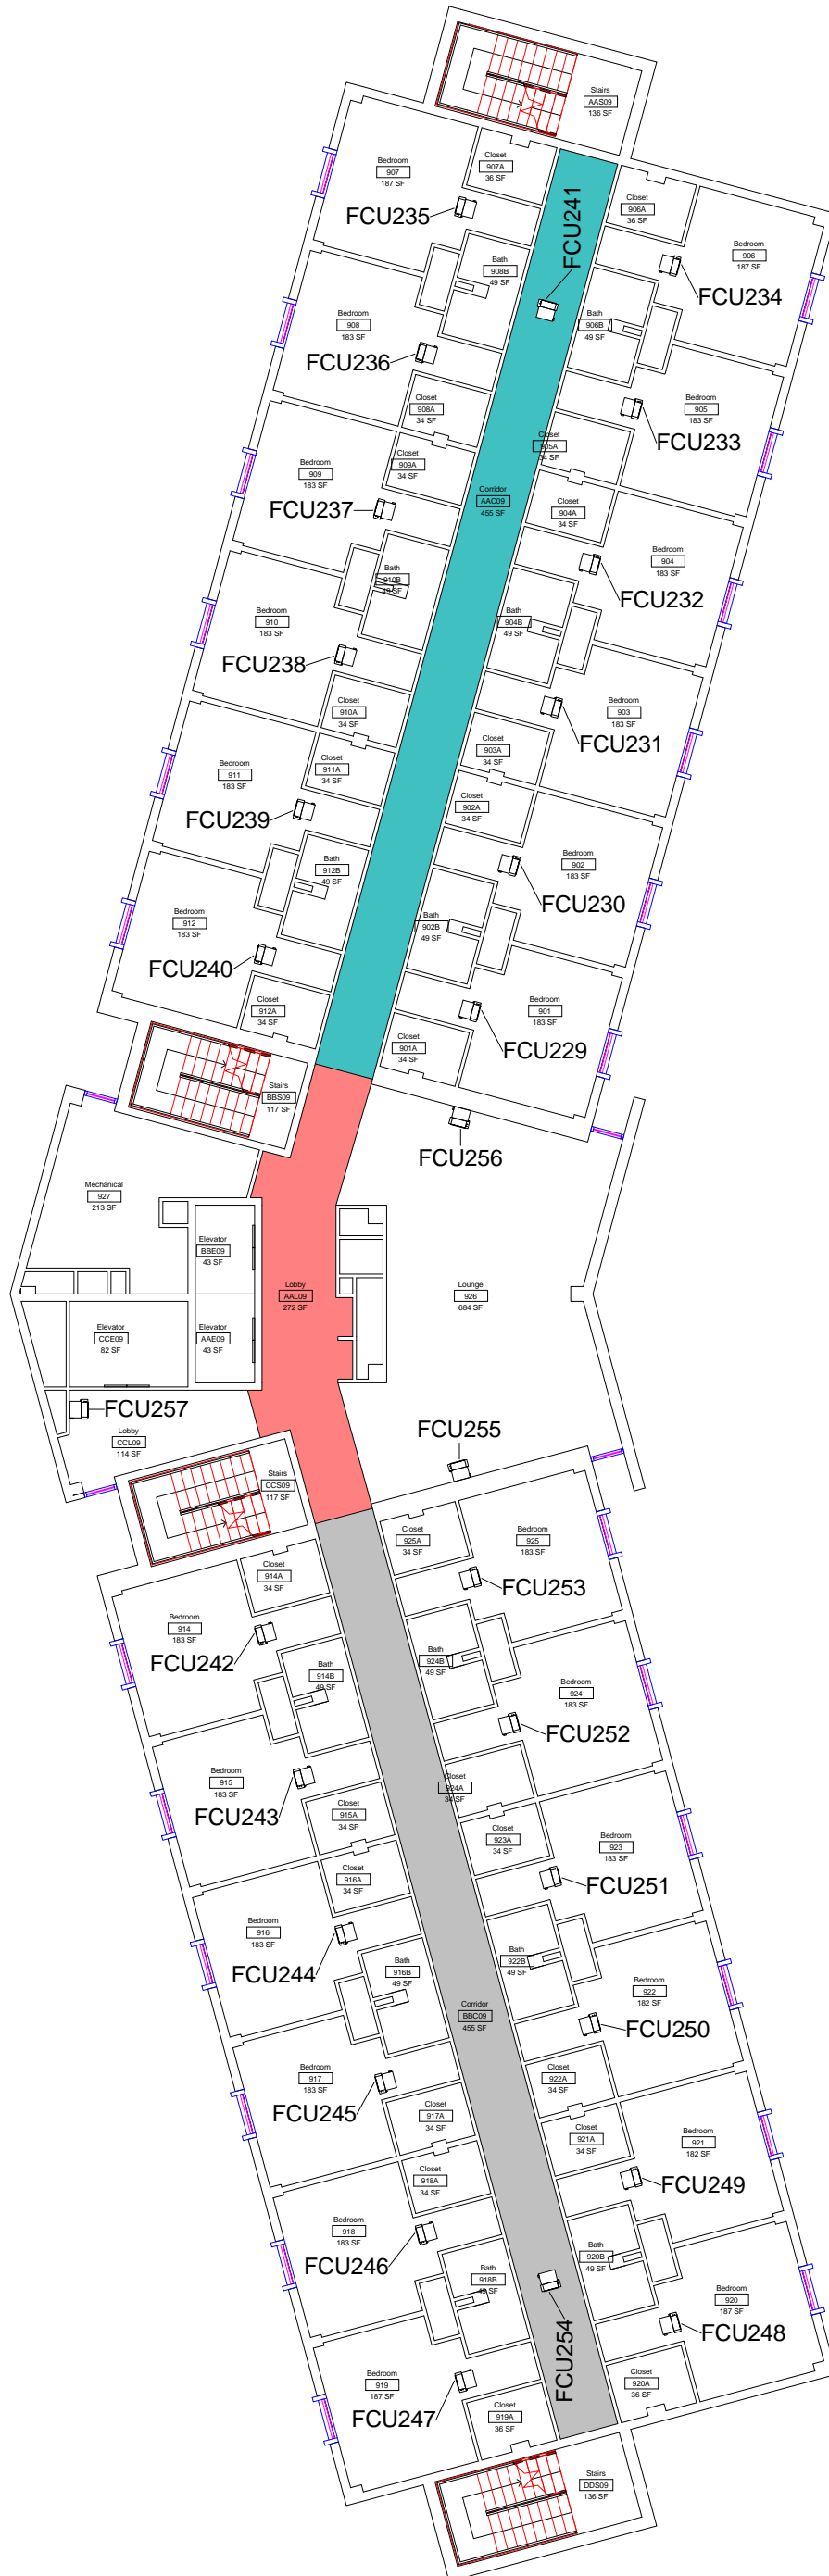

M8

Kays Hall Level 8 HVAC Service Areas

| DWN | DATE |
|------|-----------|
| STK | 5/14/2014 |
| REV. | DATE |
| | |
| | |
| | |

SCALE: 1/16" = 1'-0"

Equipment Legend

- AH001
- AH002
- AH003

M9

Kays Hall Level 9 HVAC Service Areas