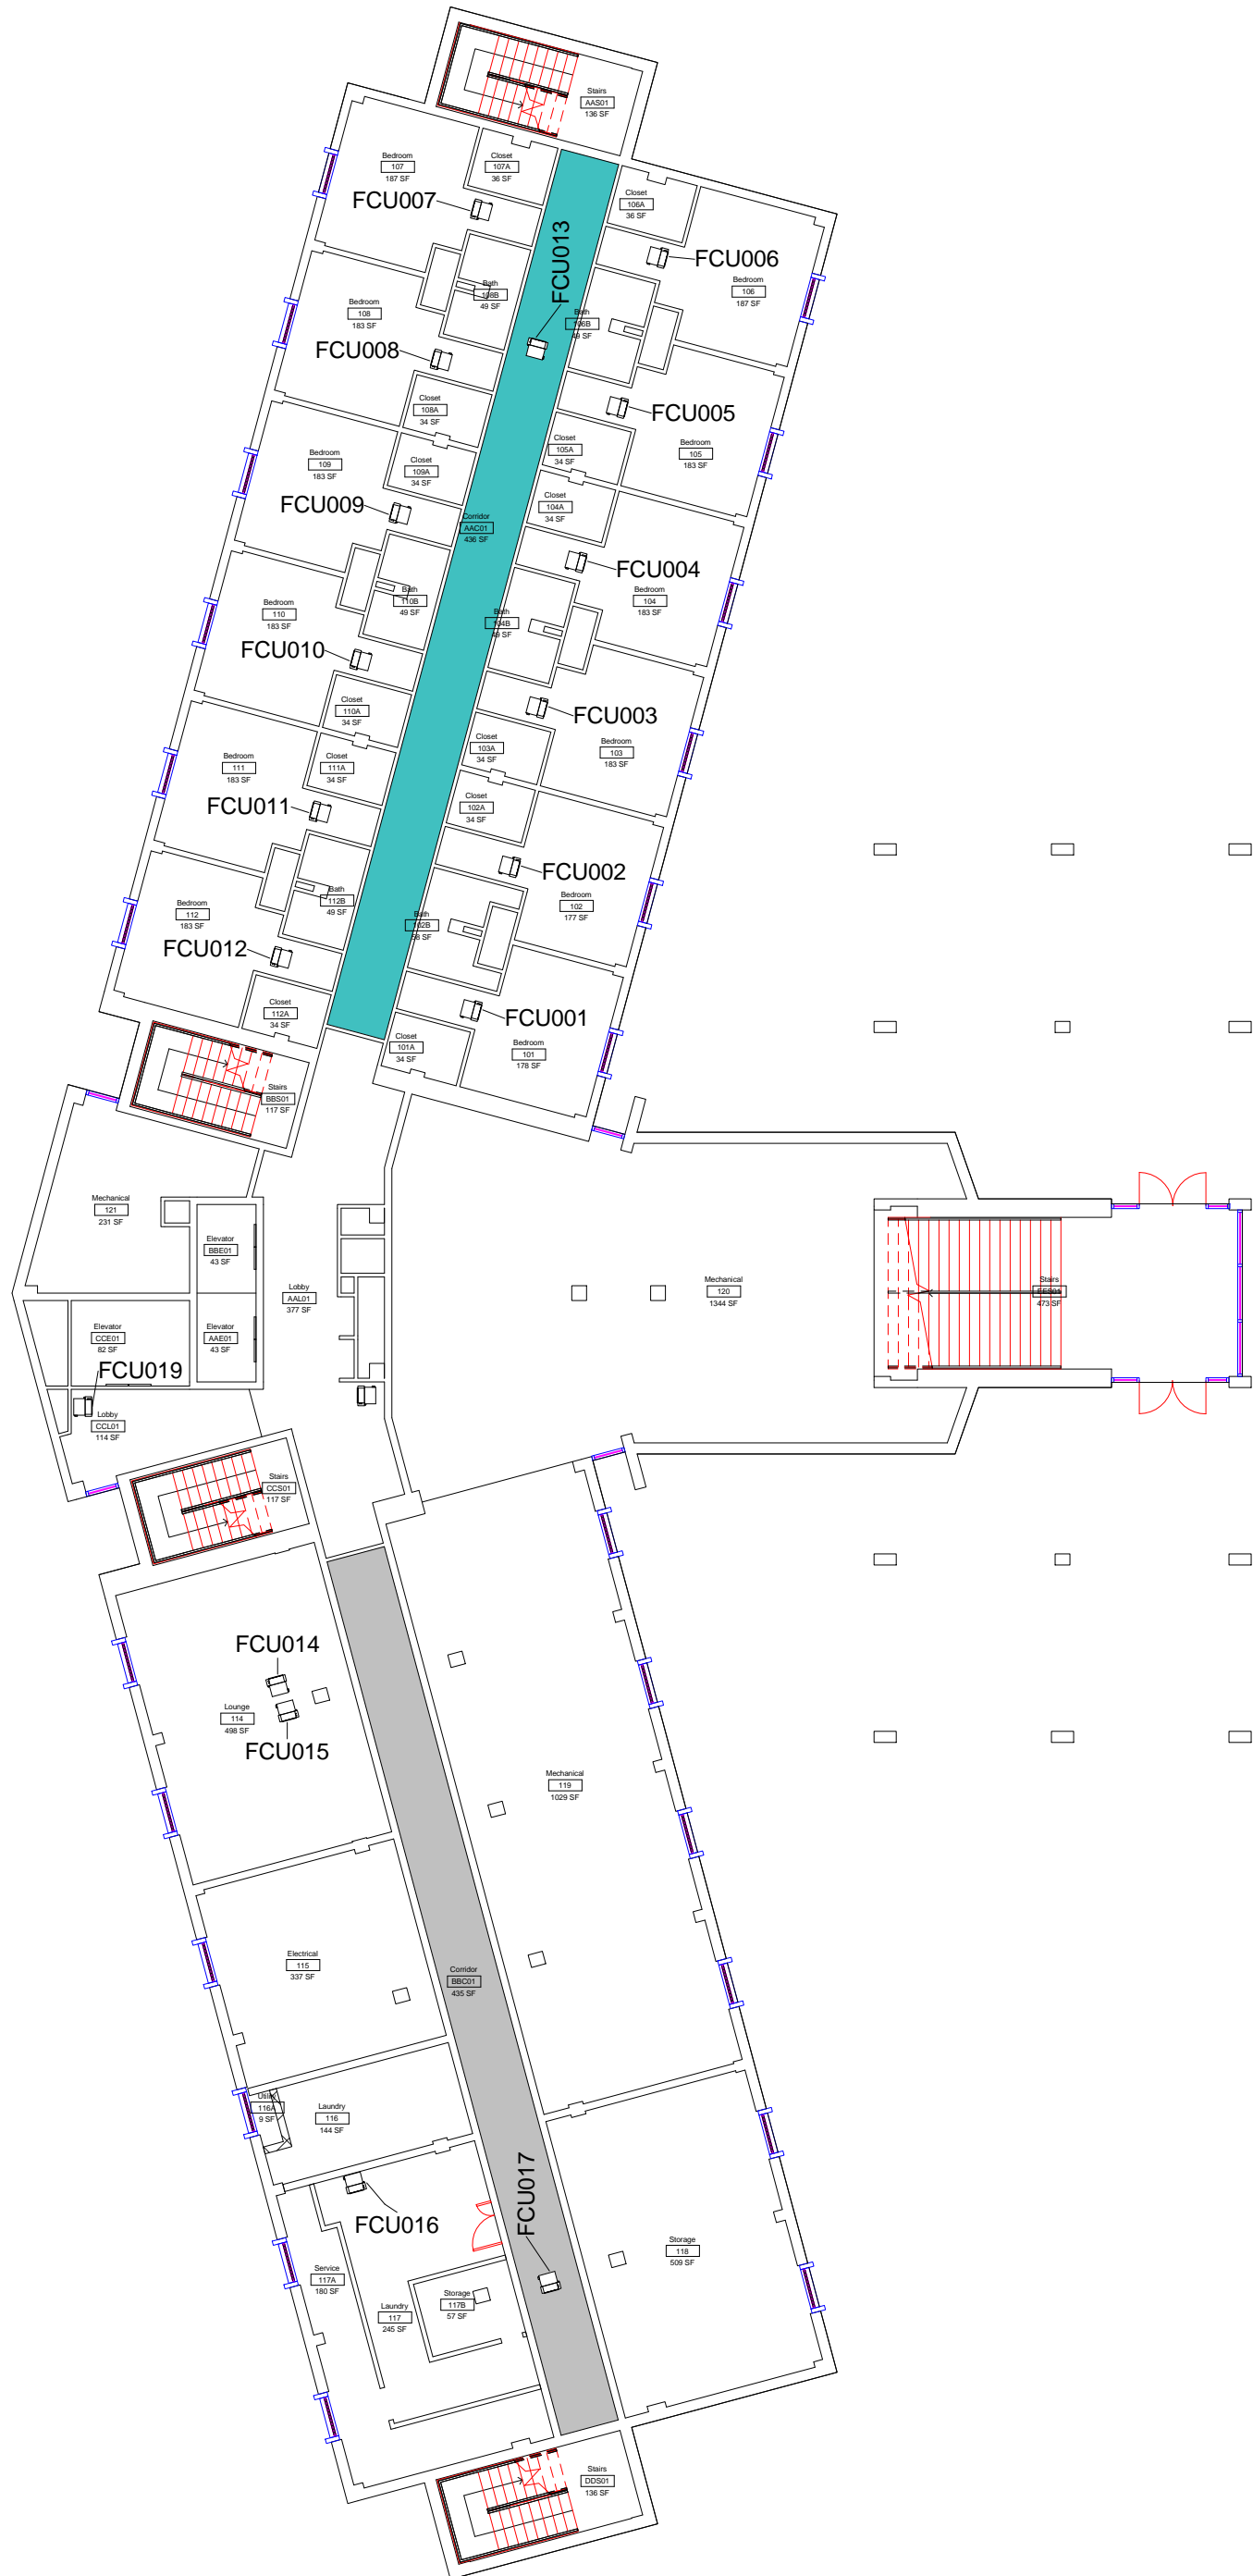

Equipment Legend

- AH002
- AH003

M1

Kays Hall Level 1 HVAC Service Areas

| DWN | DATE |
|------|-----------|
| STK | 5/14/2014 |
| REV. | DATE |
| | |
| | |
| | |

SCALE: 1/16" = 1'-0"

Equipment Legend

- AH001
- AH002
- AH003