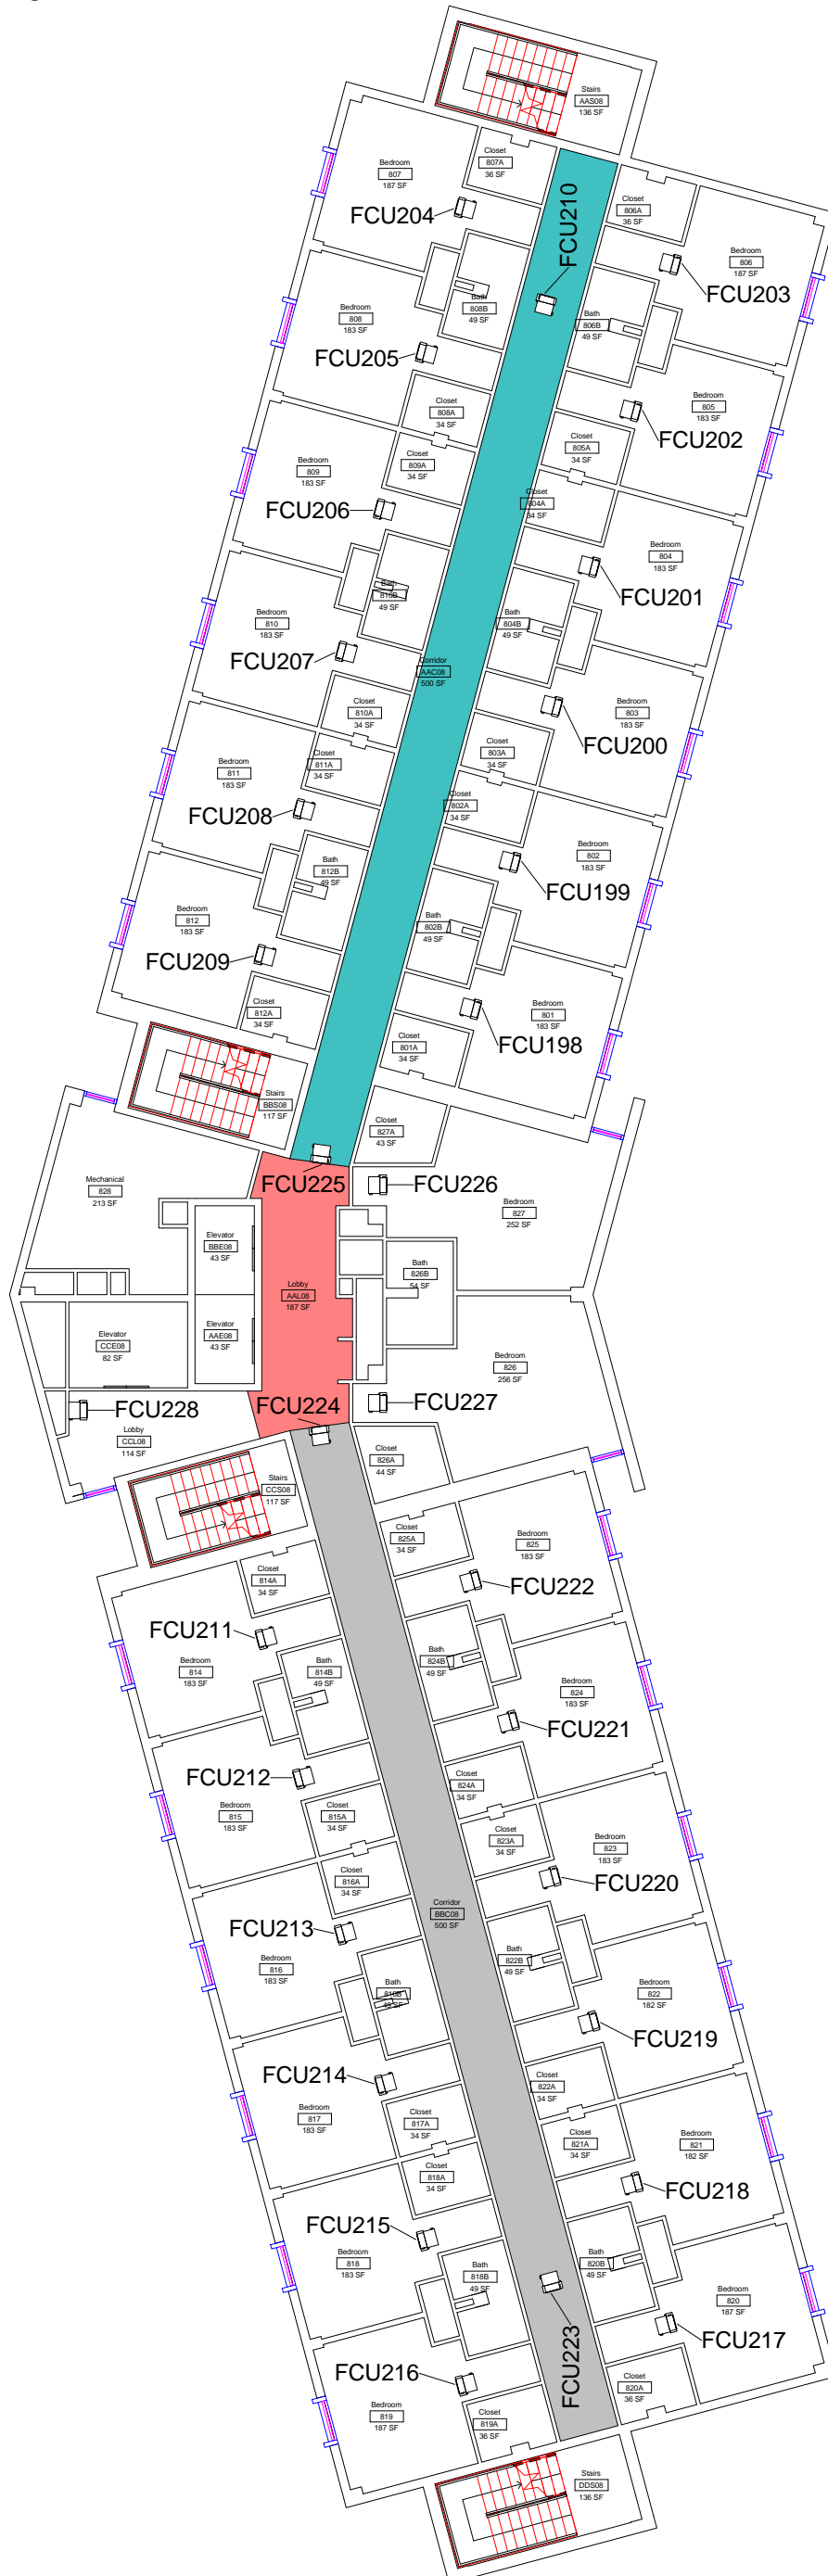

- AH001
- AH002
- AH003

M7

Kays Hall Level 7 HVAC Service Areas

| DWN | DATE |
|------|-----------|
| STK | 5/14/2014 |
| REV. | DATE |
| | |
| | |
| | |

SCALE: 1/16" = 1'-0"

Equipment Legend

- AH001
- AH002
- AH003