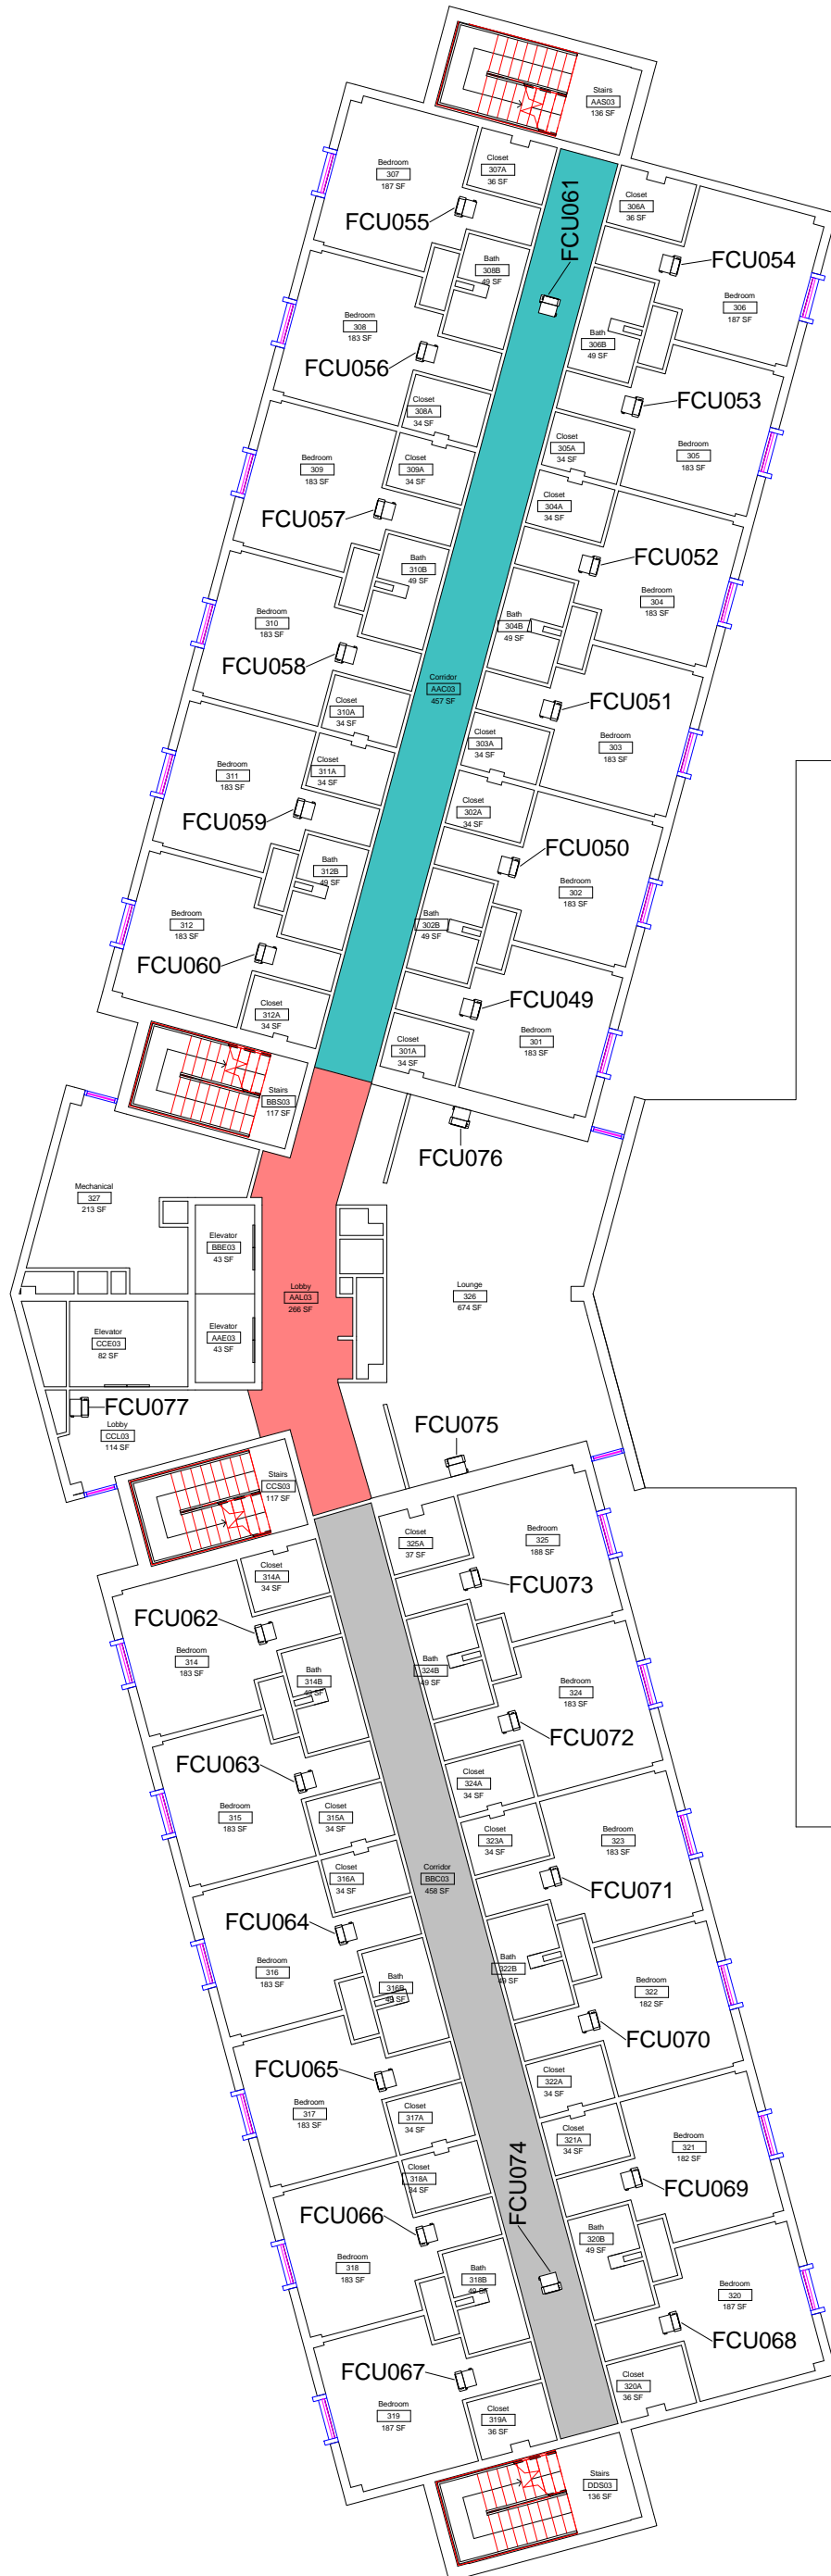

Equipment Legend

- AH002
- AH003

M1

Kays Hall Level 1 HVAC Service Areas

| DWN | DATE |
|------|-----------|
| STK | 5/14/2014 |
| REV. | DATE |
| | |
| | |
| | |

SCALE: 1/16" = 1'-0"

Equipment Legend

- AH001
- AH002
- AH003

M2

Kays Hall Level 2 HVAC Service Areas

| DWN | DATE |
|------|-----------|
| STK | 5/14/2014 |
| REV. | DATE |
| | |
| | |
| | |

SCALE: 1/16" = 1'-0"

Equipment Legend

- AH001
- AH002
- AH003

M3

Kays Hall Level 3 HVAC Service Areas

| DWN | DATE |
|------|-----------|
| STK | 5/14/2014 |
| REV. | DATE |
| | |
| | |
| | |
| | |

SCALE: 1/16" = 1'-0"

Equipment Legend

- AH001
- AH002
- AH003

M4

Kays Hall Level 4 HVAC Service Areas

| DWN | DATE |
|------|-----------|
| STK | 5/14/2014 |
| REV. | DATE |
| | |
| | |
| | |