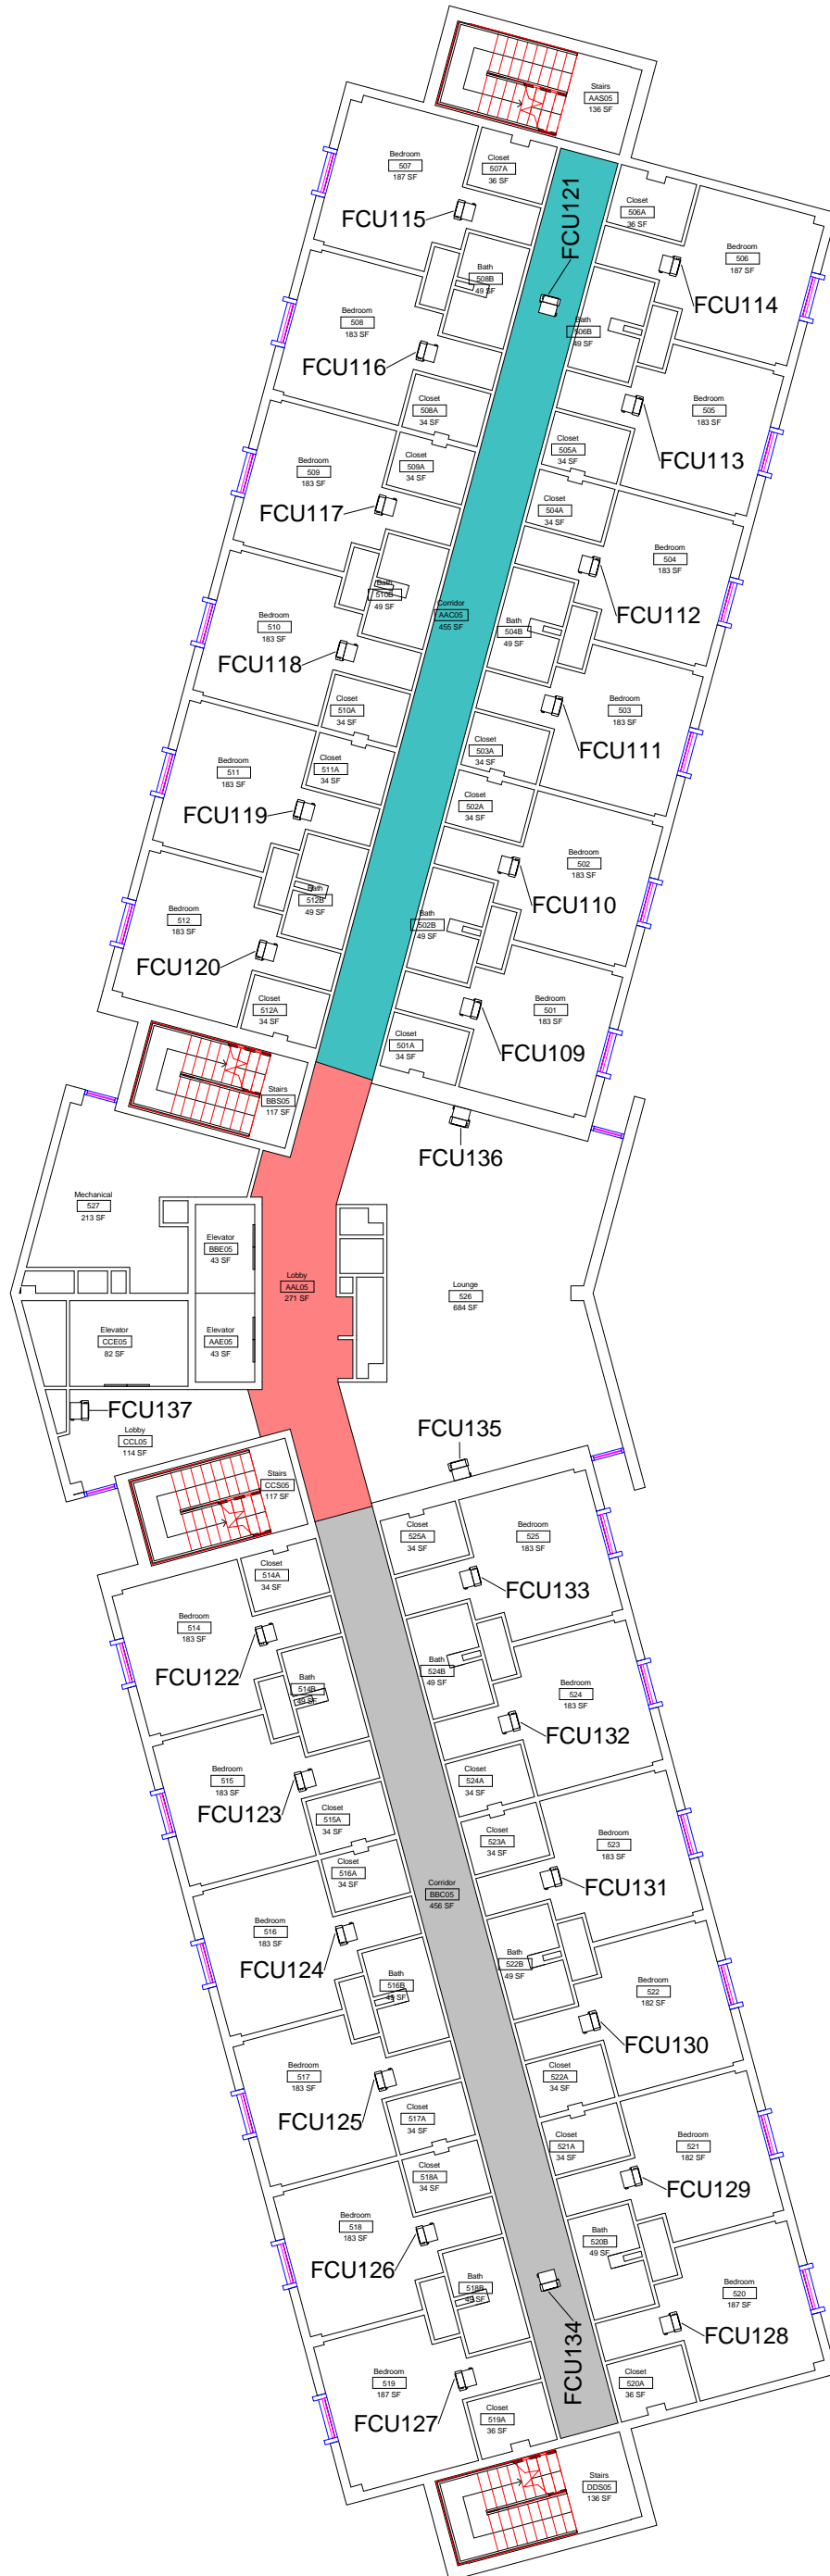

M2

Kays Hall Level 2 HVAC Service Areas

| DWN | DATE |
|------|-----------|
| STK | 5/14/2014 |
| REV. | DATE |
| | |
| | |
| | |

SCALE: 1/16" = 1'-0"

Equipment Legend

- AH001
- AH002
- AH003

M3

Kays Hall Level 3 HVAC Service Areas

| DWN | DATE |
|------|-----------|
| STK | 5/14/2014 |
| REV. | DATE |
| | |
| | |
| | |
| | |

SCALE: 1/16" = 1'-0"

Equipment Legend

- AH001
- AH002
- AH003

M4

Kays Hall Level 4 HVAC Service Areas

| DWN | DATE |
|------|-----------|
| STK | 5/14/2014 |
| REV. | DATE |
| | |
| | |
| | |

SCALE: 1/16" = 1'-0"

Equipment Legend

- AH001
- AH002
- AH003

M5

Kays Hall Level 5 HVAC Service Areas

| DWN | DATE |
|------|-----------|
| STK | 5/14/2014 |
| REV. | DATE |
| | |
| | |
| | |

SCALE: 1/16" = 1'-0"