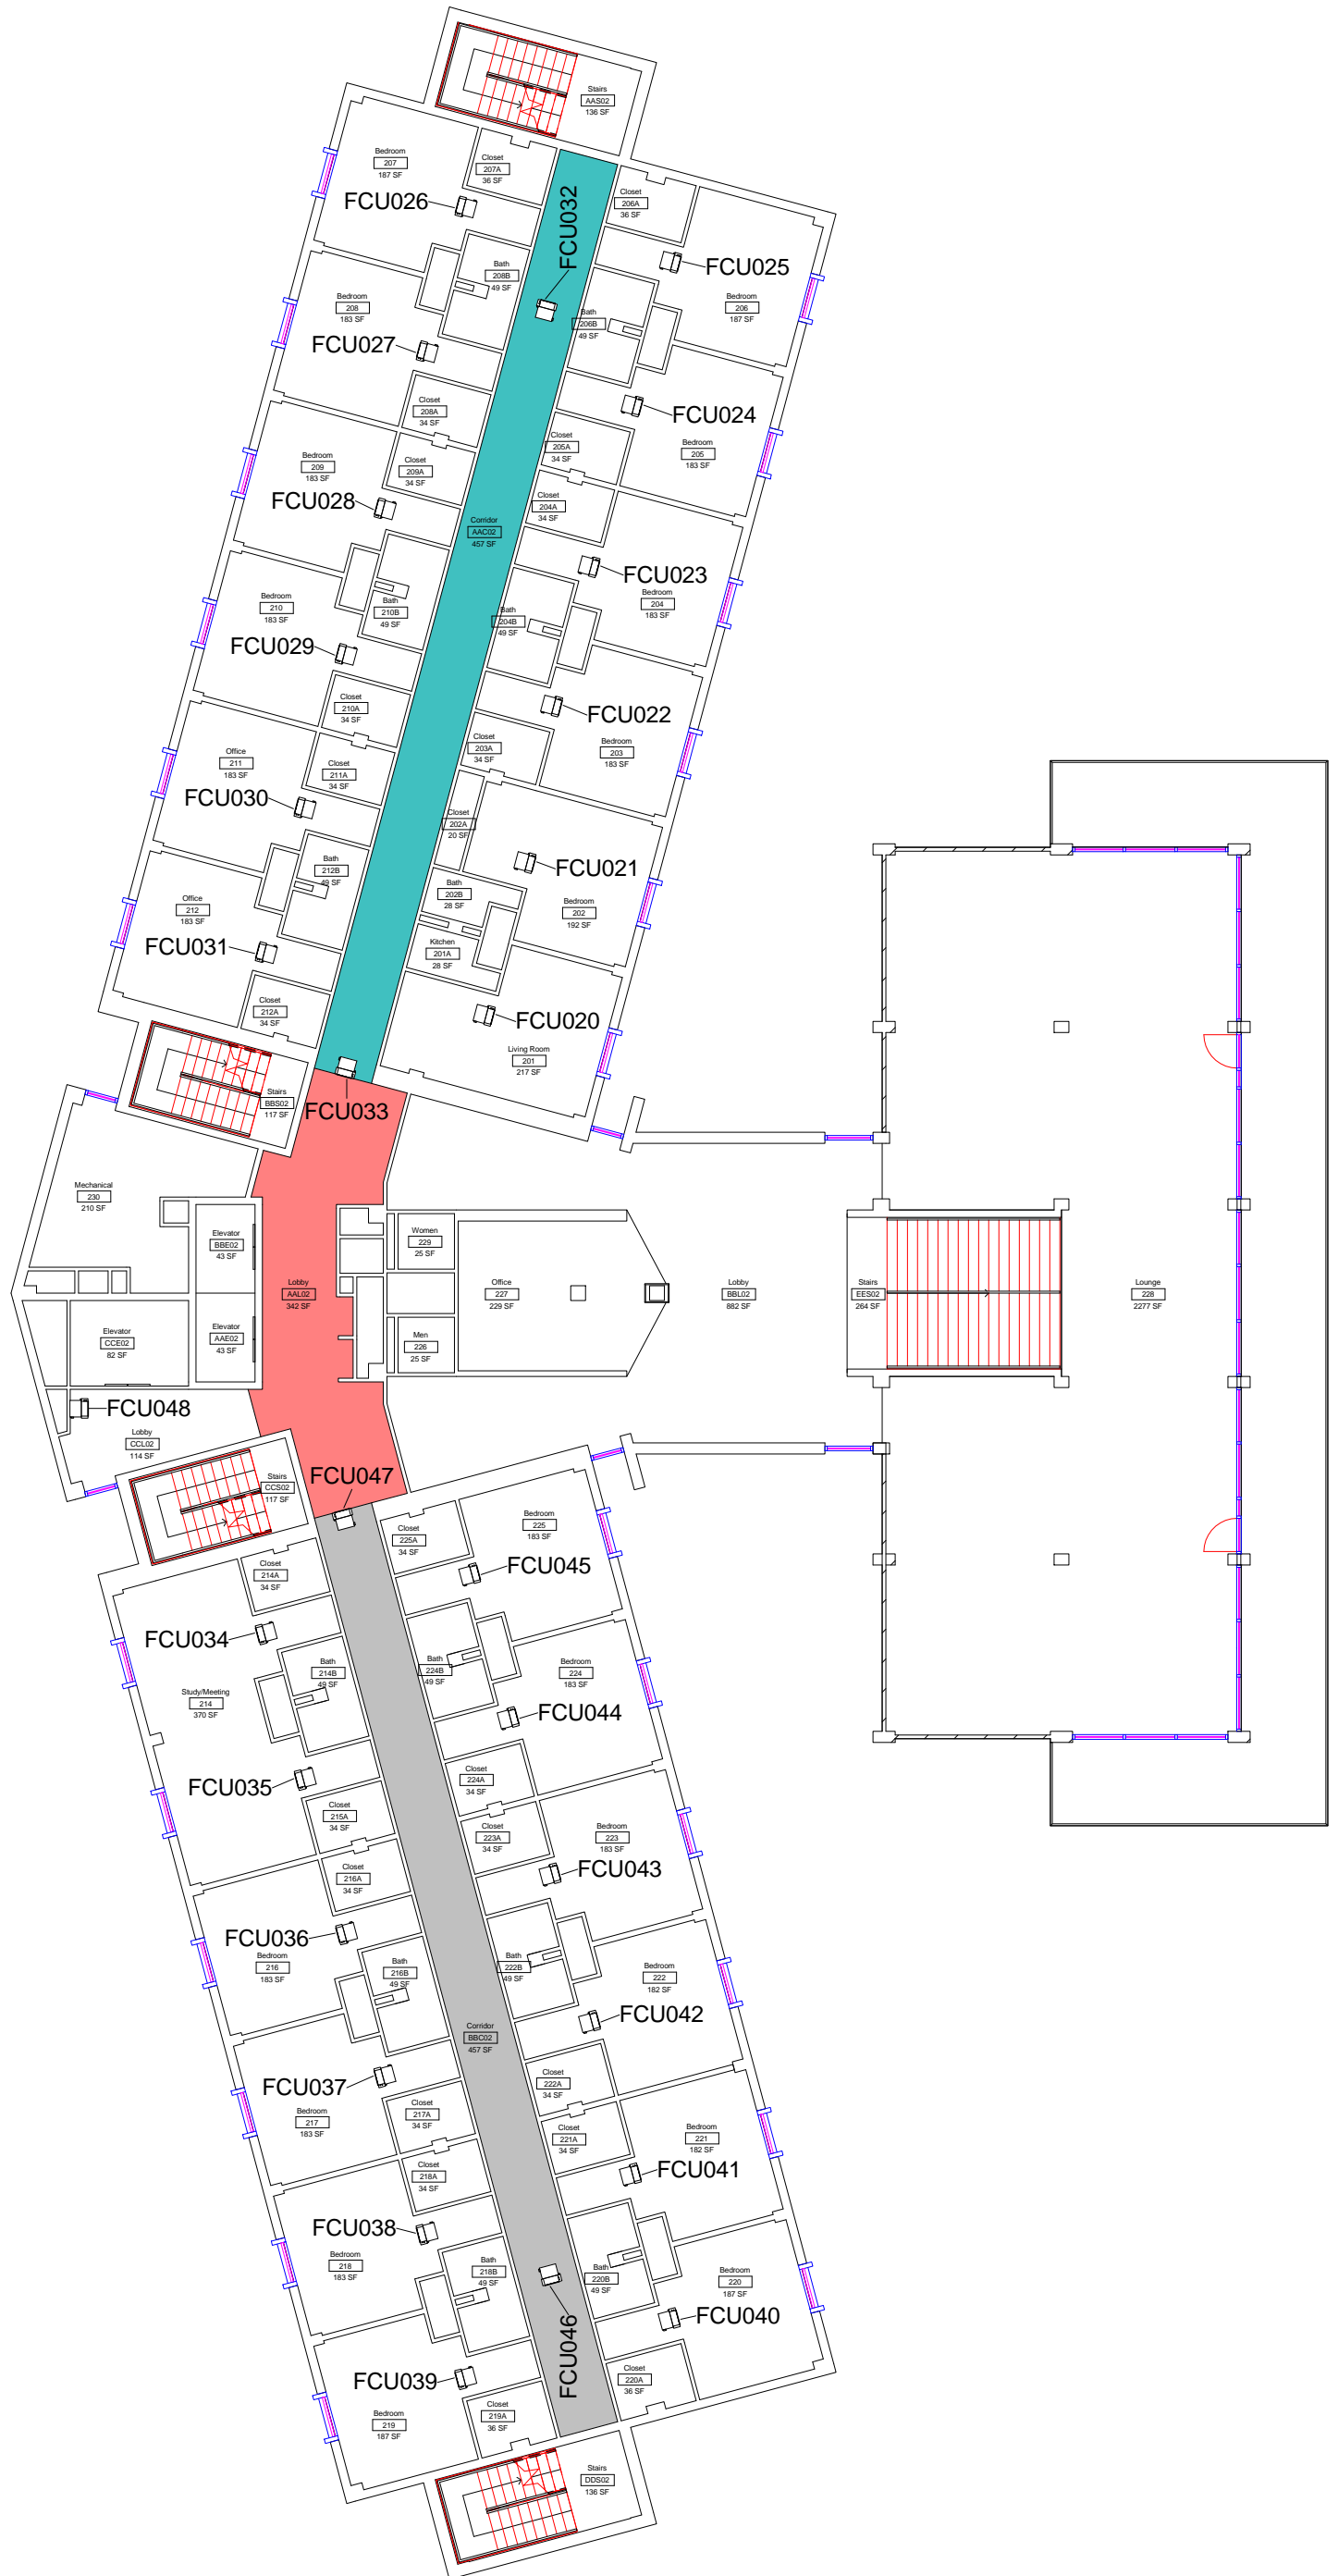

Equipment Legend

- AH002
- AH003

M1

Kays Hall Level 1 HVAC Service Areas

| DWN | DATE |
|------|-----------|
| STK | 5/14/2014 |
| REV. | DATE |
| | |
| | |
| | |

SCALE: 1/16" = 1'-0"

Equipment Legend

- AH001
- AH002
- AH003

M2

Kays Hall Level 2 HVAC Service Areas

| DWN | DATE |
|------|-----------|
| STK | 5/14/2014 |
| REV. | DATE |
| | |
| | |
| | |

SCALE: 1/16" = 1'-0"

Equipment Legend

- AH001
- AH002
- AH003

M3

Kays Hall Level 3 HVAC Service Areas