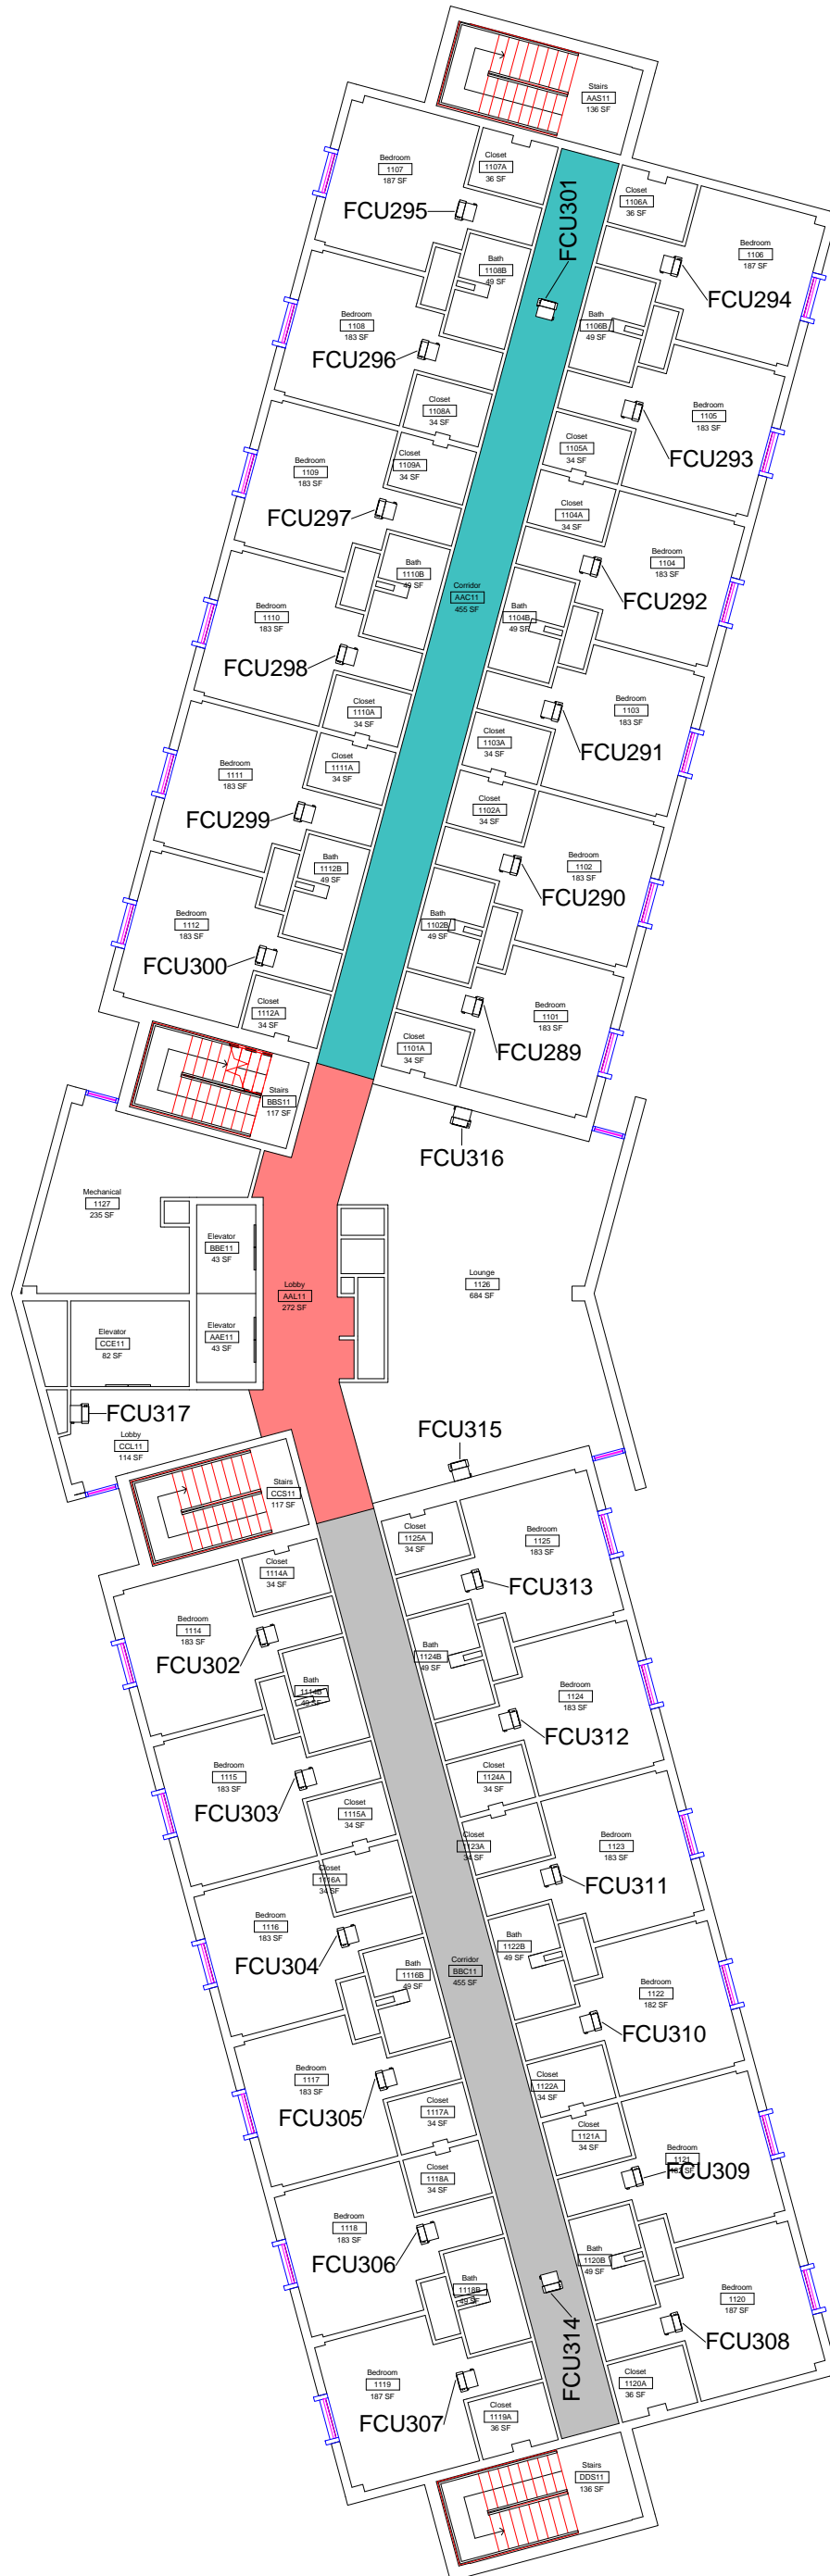

Equipment Legend

- AH001
- AH002
- AH003

M11

Kays Hall Level 11 HVAC Service Areas

DWN	DATE
STK	5/14/2014
REV.	DATE

SCALE: 1/16" = 1'-0"