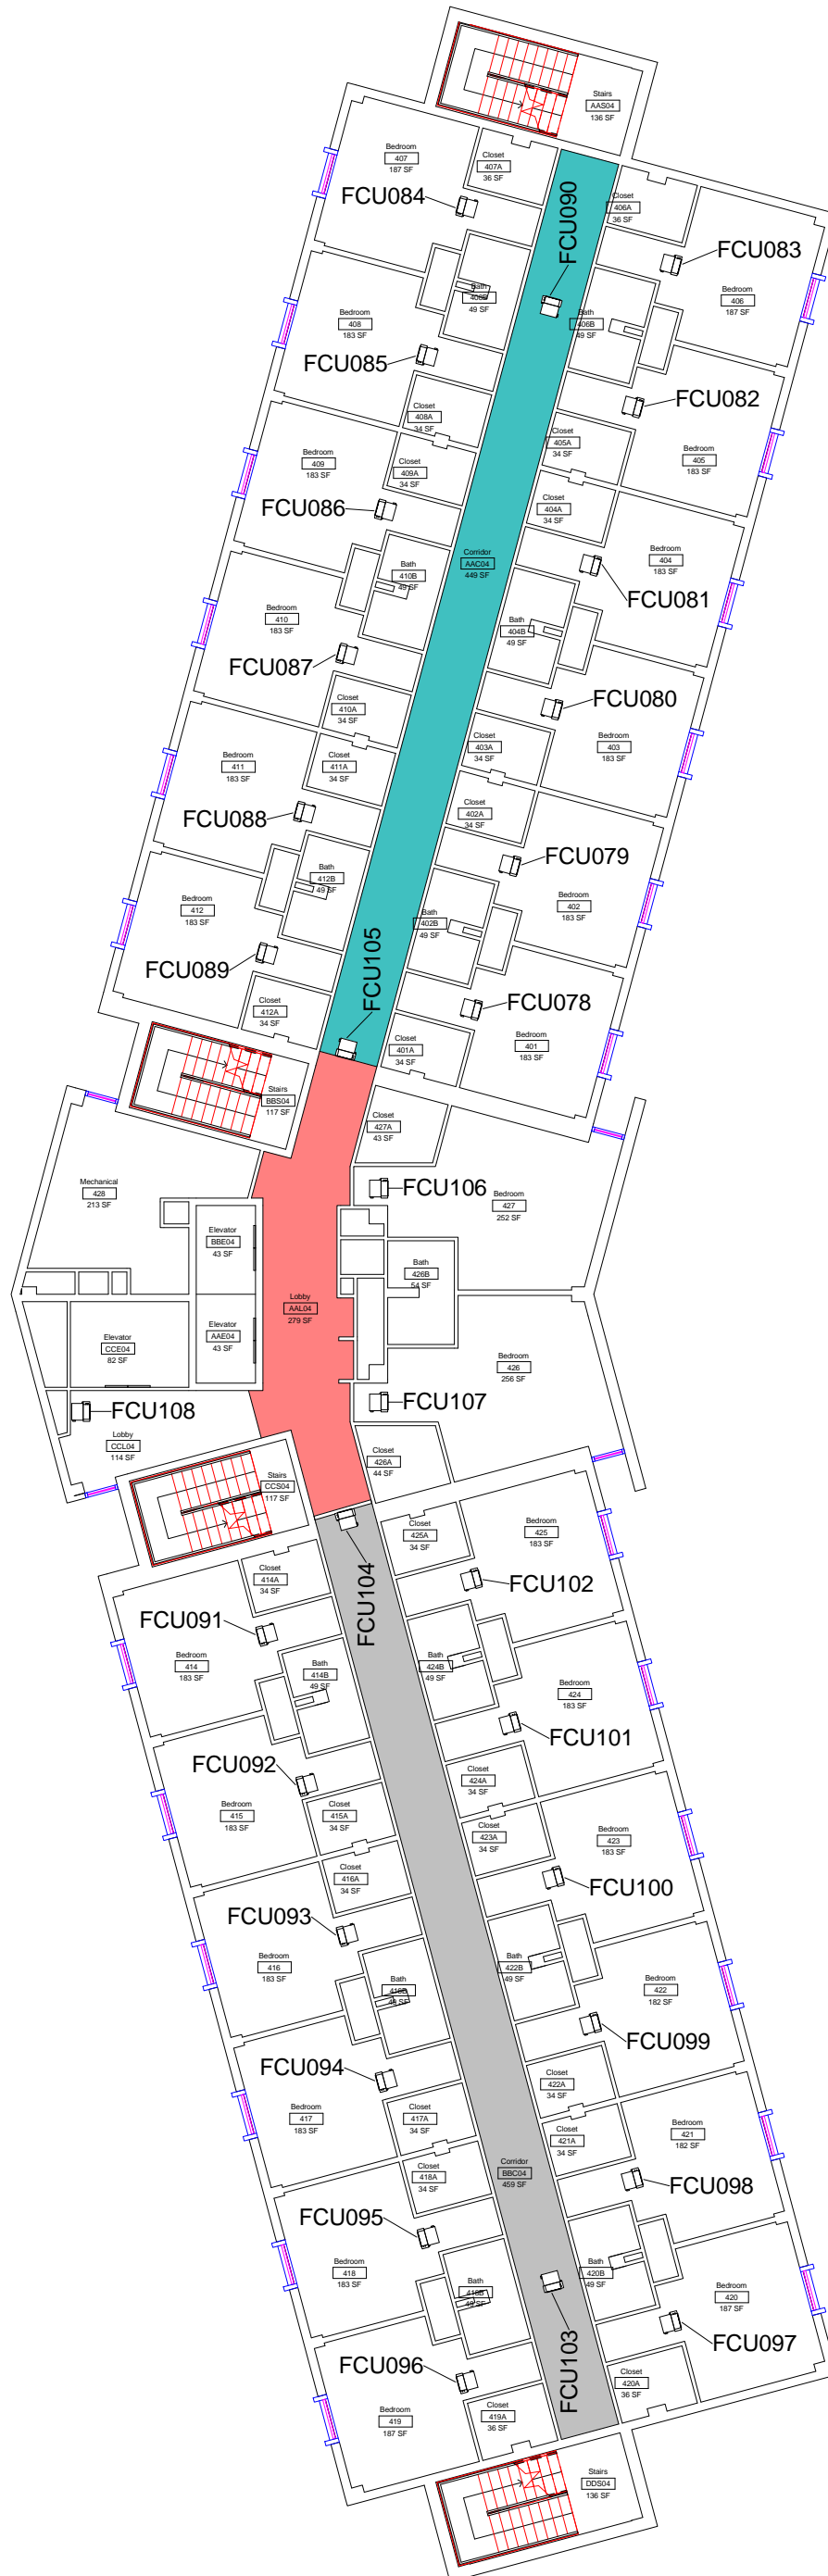

Equipment Legend

- AH001
- AH002
- AH003

M4

Kays Hall Level 4 HVAC Service Areas

DWN	DATE
STK	5/14/2014
REV.	DATE

SCALE: 1/16" = 1'-0"