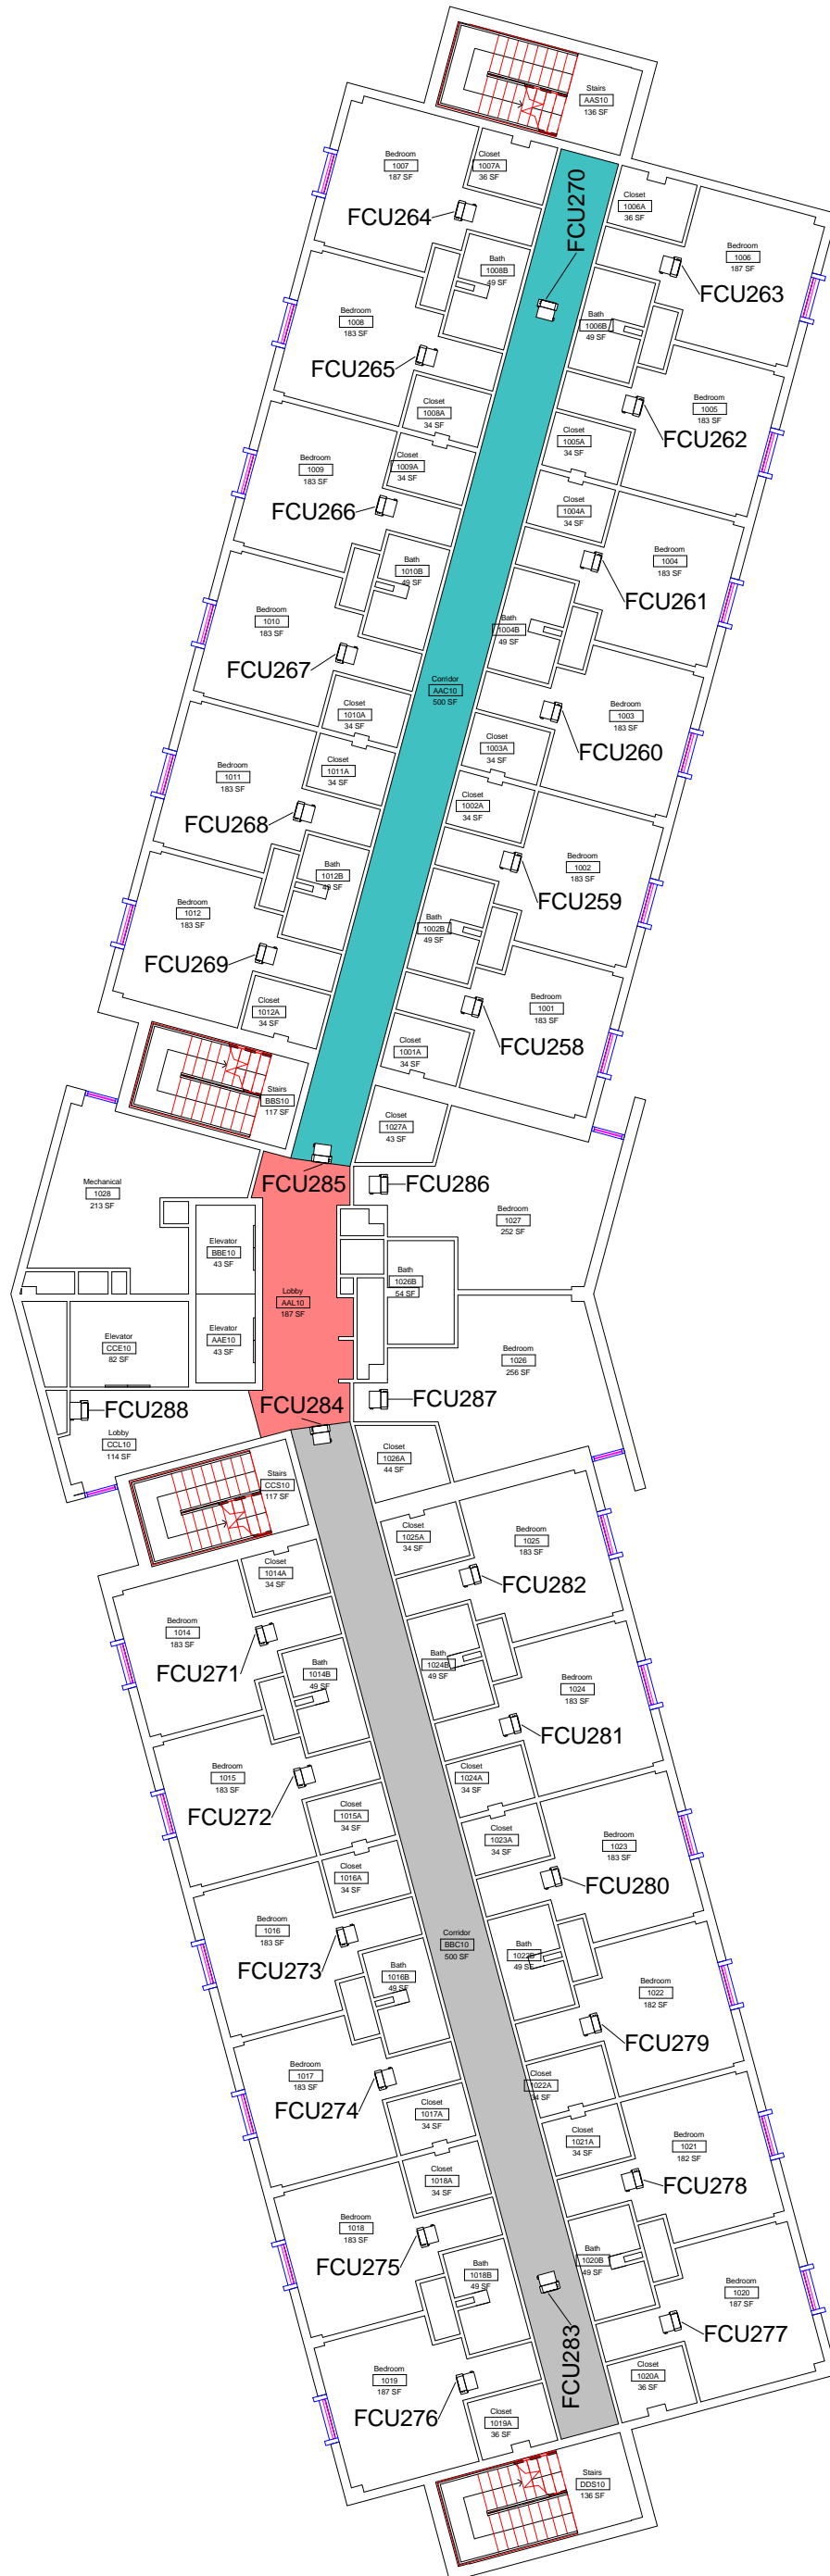

Equipment Legend

- AH001
- AH002
- AH003

M10

Kays Hall Level 10 HVAC Service Areas

DWN	DATE
STK	5/14/2014
REV.	DATE

SCALE: 1/16" = 1'-0"