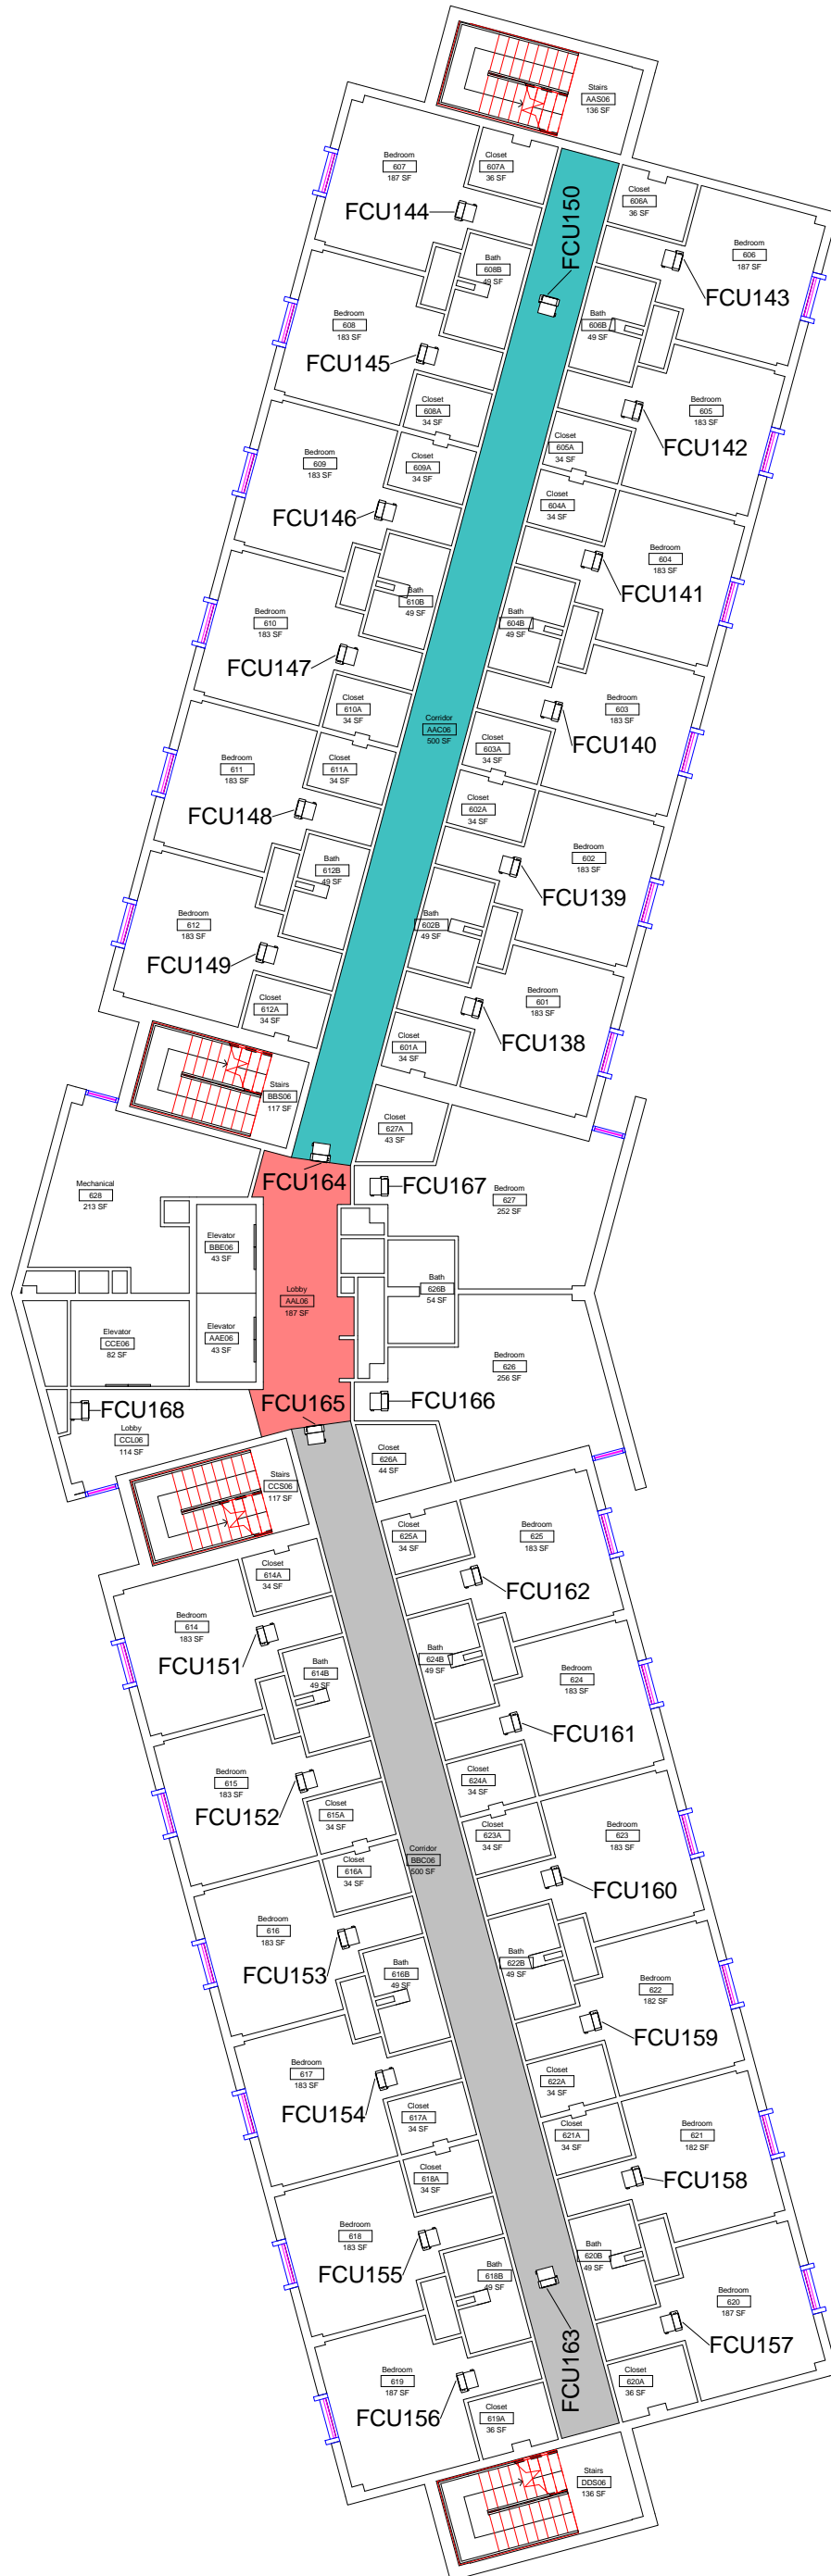

Equipment Legend

- AH001
- AH002
- AH003

M6

Kays Hall Level 6 HVAC Service Areas

DWN	DATE
Author	5/14/2014
REV.	DATE

SCALE: 1/16" = 1'-0"