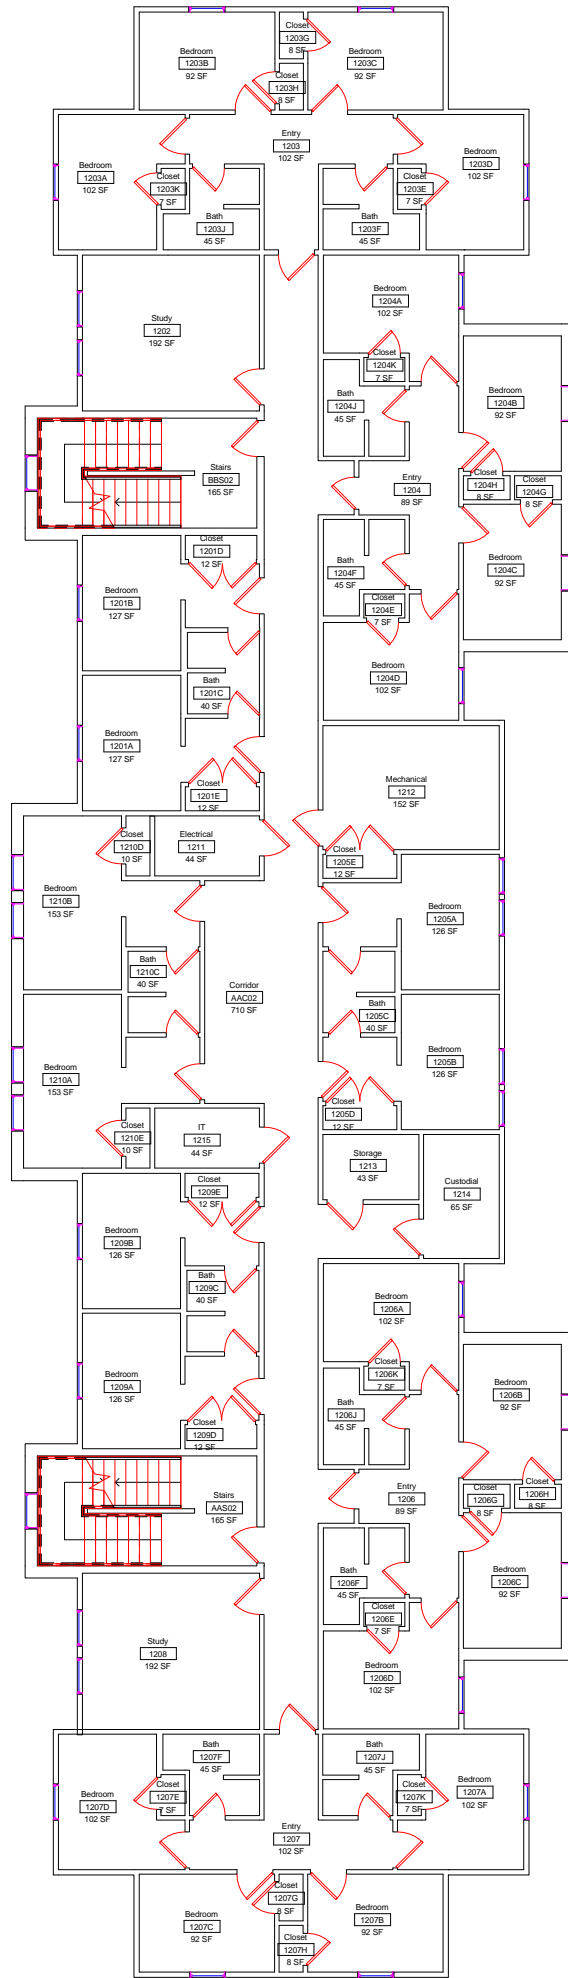

A1

Living Learning Community - ROTC Building  
Level 1 Floor Plan

DWN	DATE
STK	5/6/2014
REV.	DATE

SCALE: 1/16" = 1'-0"

A2

Living Learning Community - ROTC Building  
Level 2 Floor Plan

DWN	DATE
JRC	5/6/2014
REV.	DATE

SCALE: 1/16" = 1'-0"

A3

Living Learning Community - ROTC Building  
Level 3 Floor Plan

DWN	DATE
STK	5/6/2014
REV.	DATE

SCALE: 1/16" = 1'-0"