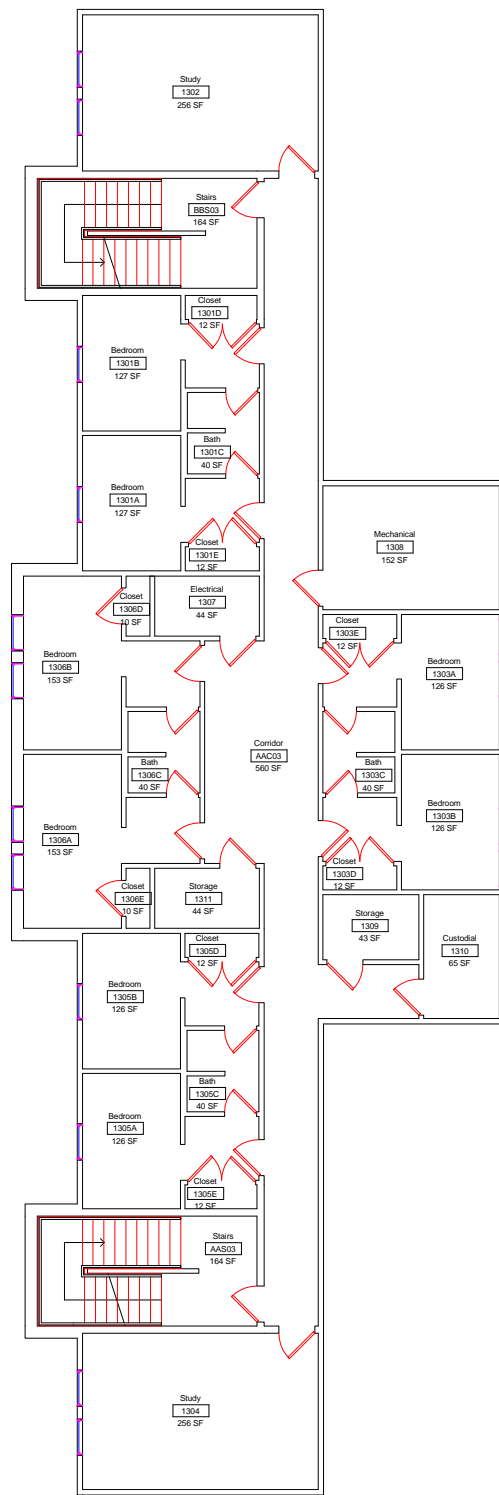

A1

Living Learning Community - ROTC Building  
Level 1 Floor Plan

DWN	DATE
STK	5/6/2014
REV.	DATE

SCALE: 1/16" = 1'-0"

A2

Living Learning Community - ROTC Building  
Level 2 Floor Plan

DWN	DATE
JRC	5/6/2014
REV.	DATE

SCALE: 1/16" = 1'-0"

A3

Living Learning Community - ROTC Building  
Level 3 Floor Plan

DWN	DATE
STK	5/6/2014
REV.	DATE

SCALE: 1/16" = 1'-0"