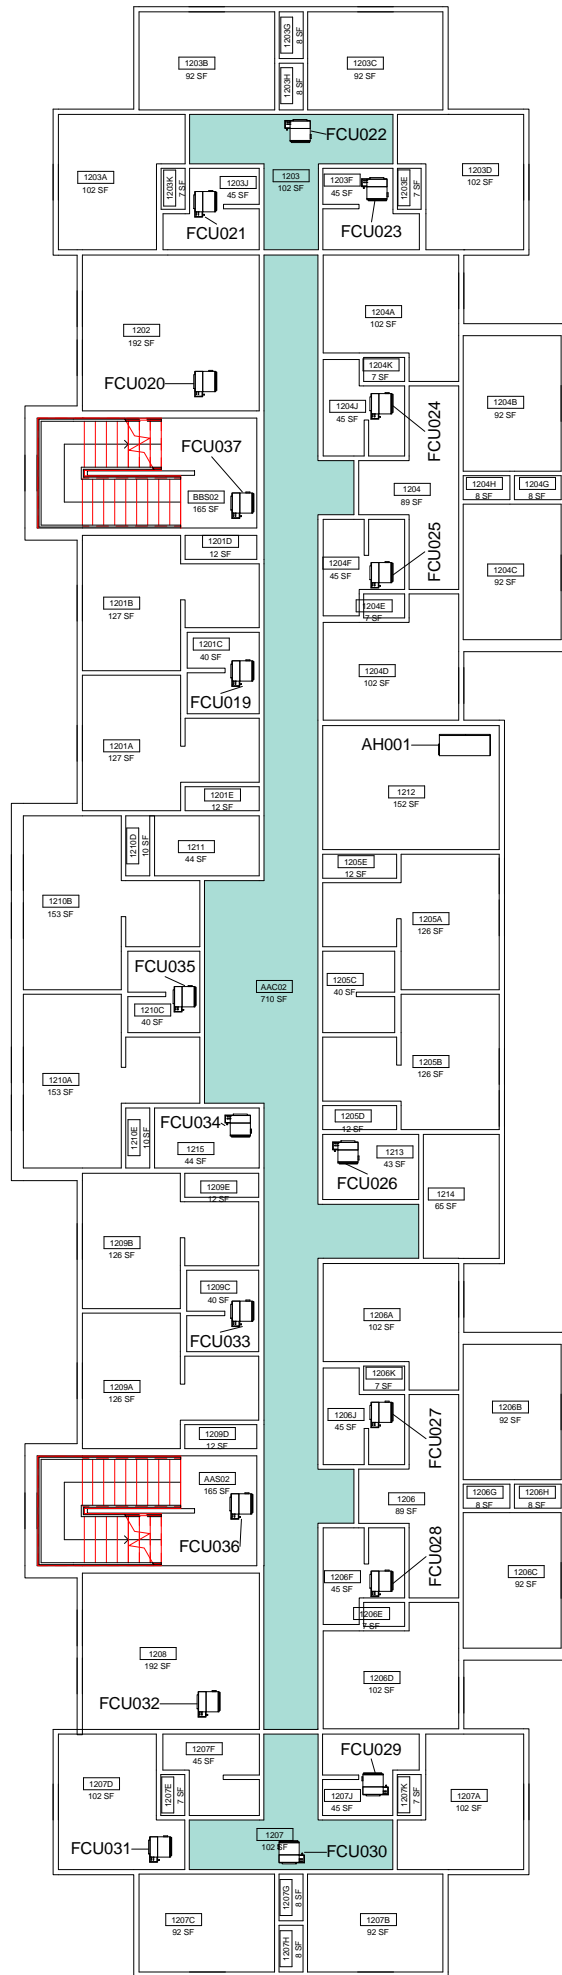

# Equipment Legend

 AH001/564

M1

## Living Learning Community - ROTC Building Level 1 HVAC Service Areas

DWN	DATE
STK	5/6/2014
REV.	DATE

SCALE: 1/16" = 1'-0"

# Equipment Legend

 AH001/564

M2

Living Learning Community - ROTC Building  
Level 2 HVAC Service Areas

DWN	DATE
STK	5/6/2014
REV.	DATE

SCALE: 1/16" = 1'-0"