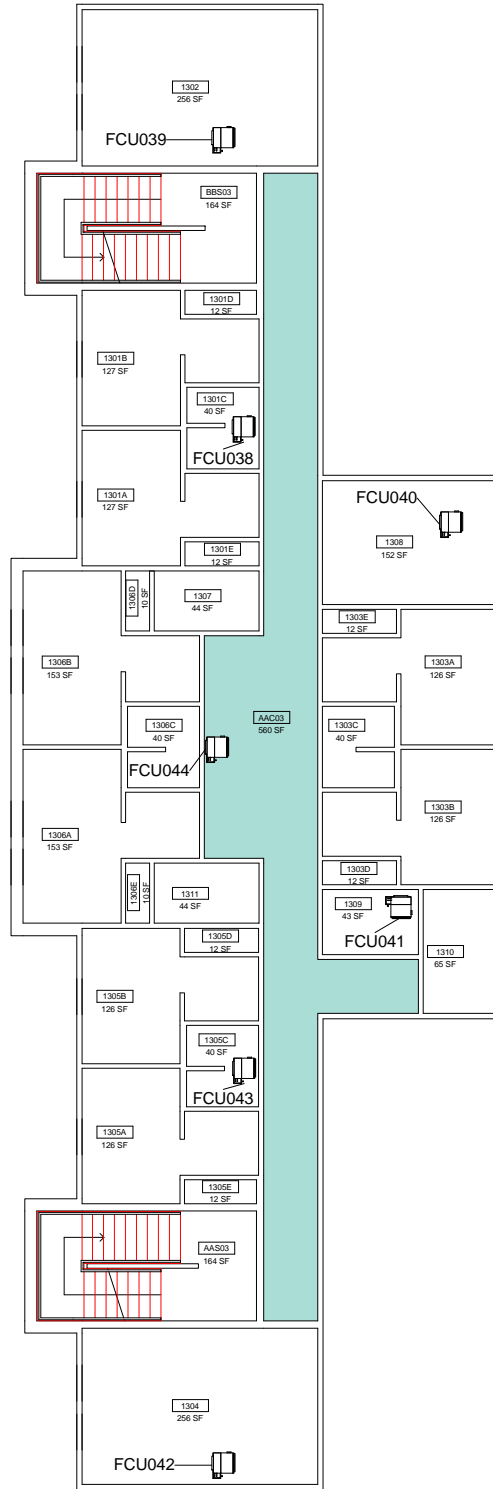

## Living Learning Community - ROTC Building Level 1 HVAC Service Areas

DWN	DATE
STK	5/6/2014
REV.	DATE

SCALE: 1/16" = 1'-0"

# Equipment Legend

 AH001/564

M2

Living Learning Community - ROTC Building  
Level 2 HVAC Service Areas

DWN	DATE
STK	5/6/2014
REV.	DATE

SCALE: 1/16" = 1'-0"

# Equipment Legend

 AH001/564

M3

Living Learning Community - ROTC Building  
Level 3 HVAC Service Areas

DWN	DATE
STK	5/6/2014
REV.	DATE

SCALE: 1/16" = 1'-0"