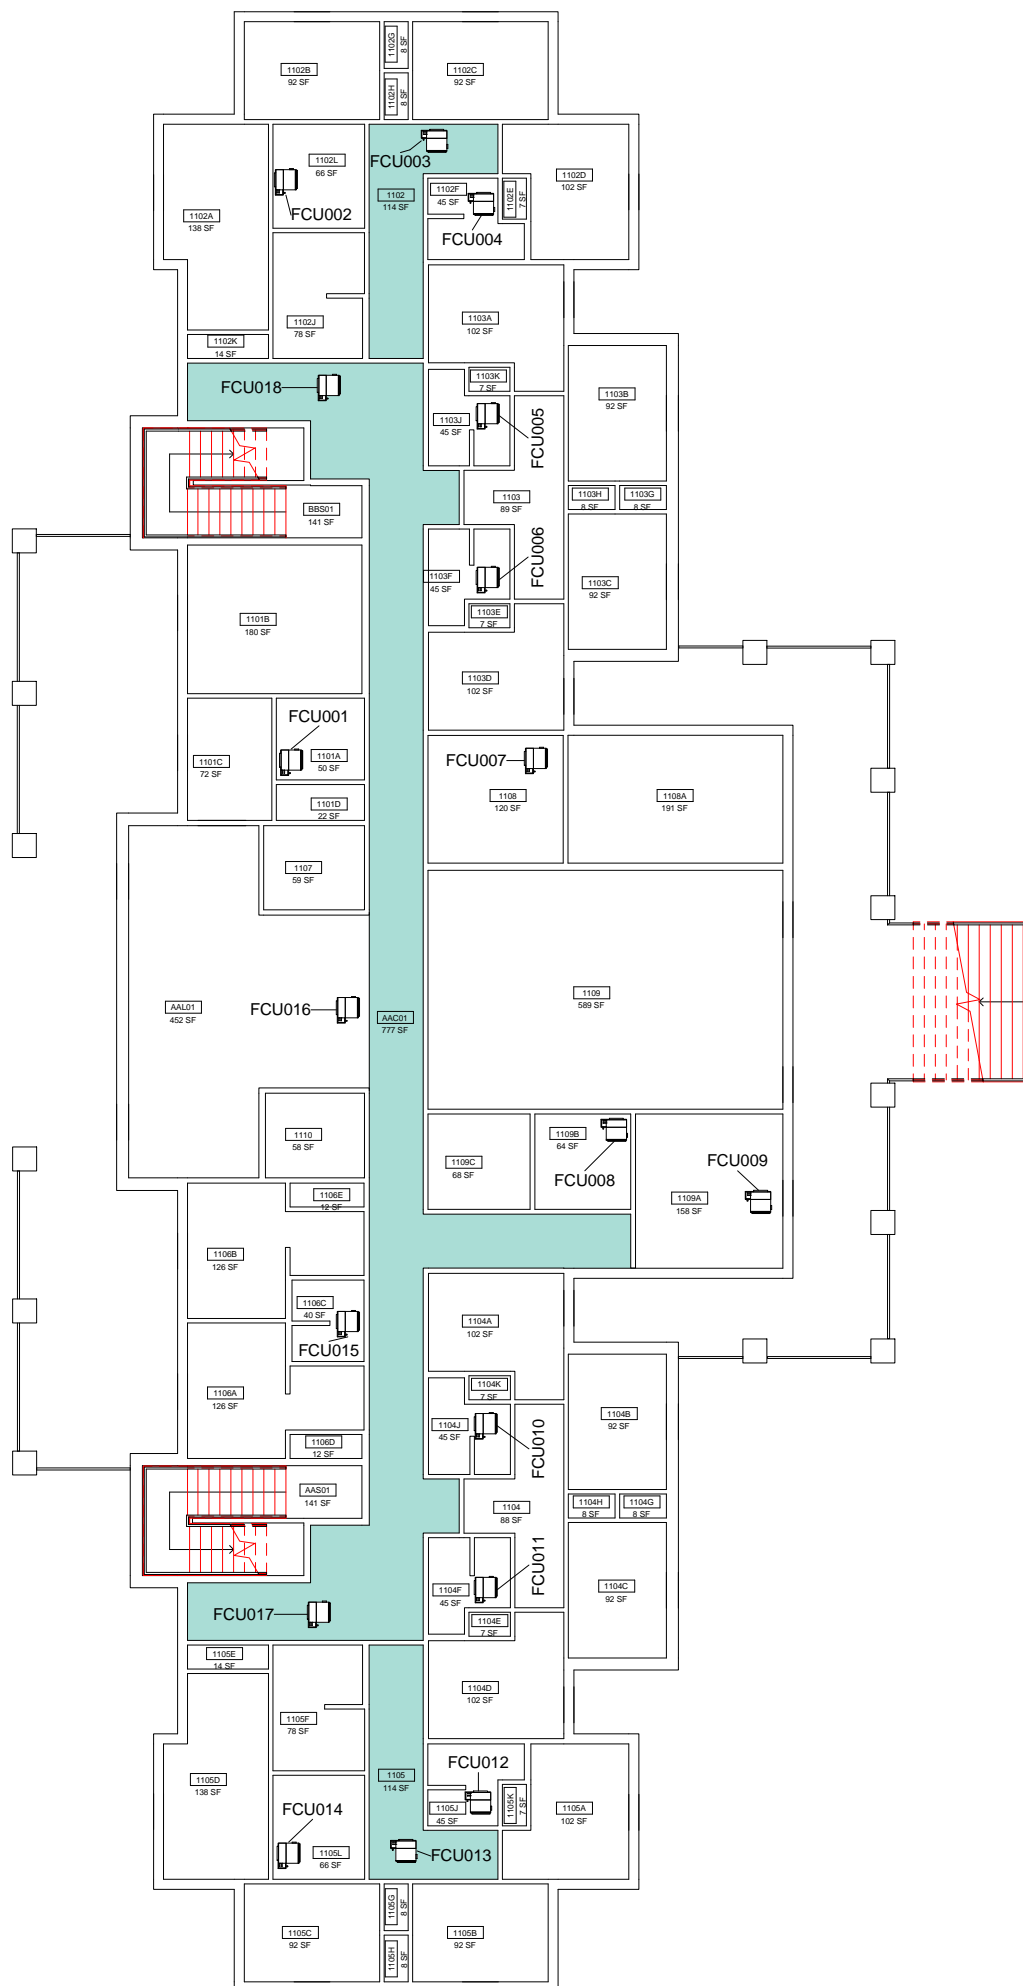

# Equipment Legend

 AH001/564

M1

## Living Learning Community - ROTC Building Level 1 HVAC Service Areas

DWN	DATE
STK	5/6/2014
REV.	DATE

SCALE: 1/16" = 1'-0"