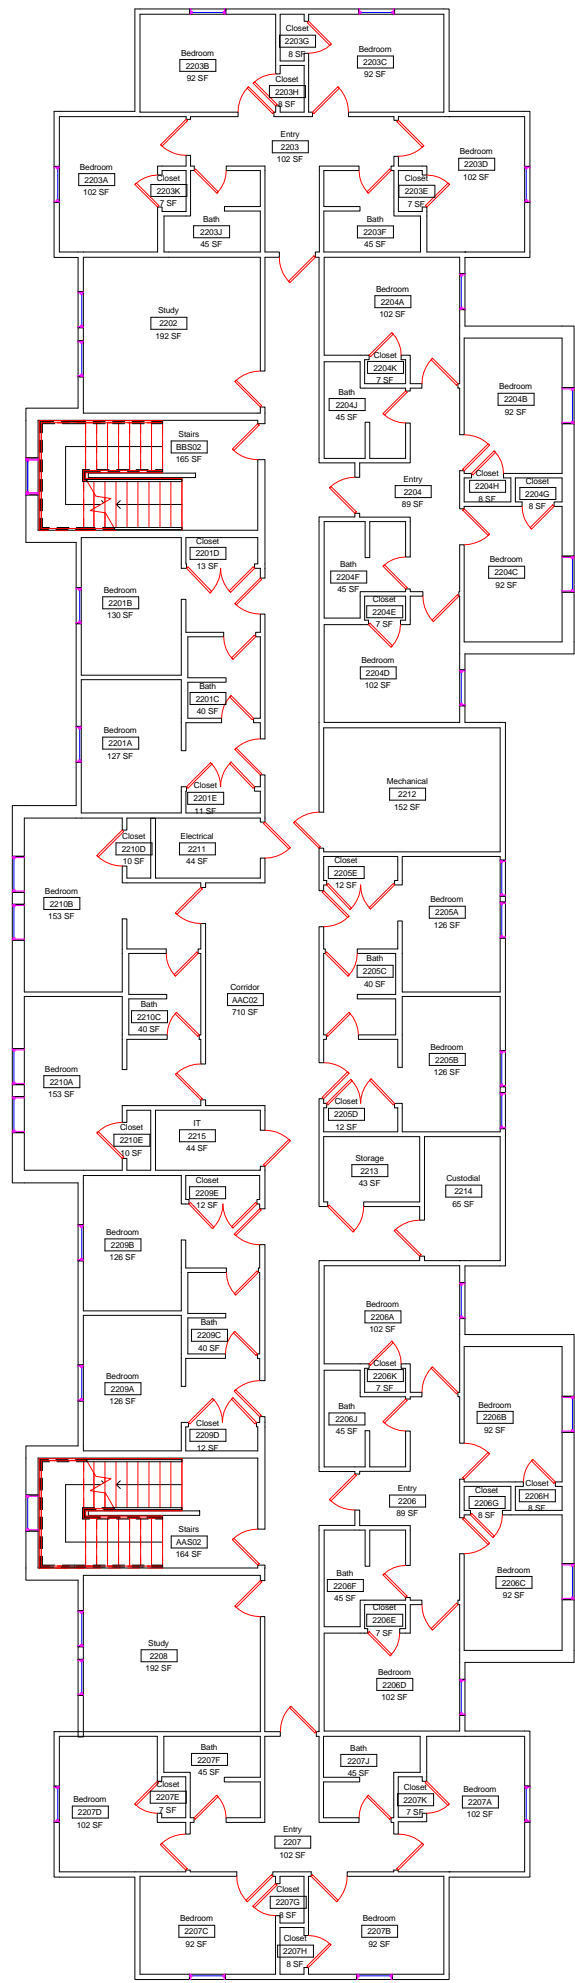

A1

Living Learning Community - STEM Building
Level 1 Floor Plan

DWN	DATE
STK	5/6/2014
REV.	DATE

SCALE: 1/16" = 1'-0"

A2

Living Learning Community - STEM Building
Level 2 Floor Plan

DWN	DATE
STK	5/6/2014
REV.	DATE

SCALE: 1/16" = 1'-0"

A3

Living Learning Community - STEM Building
Level 3 Floor Plan

DWN	DATE
STK	5/6/2014
REV.	DATE

SCALE: 1/16" = 1'-0"