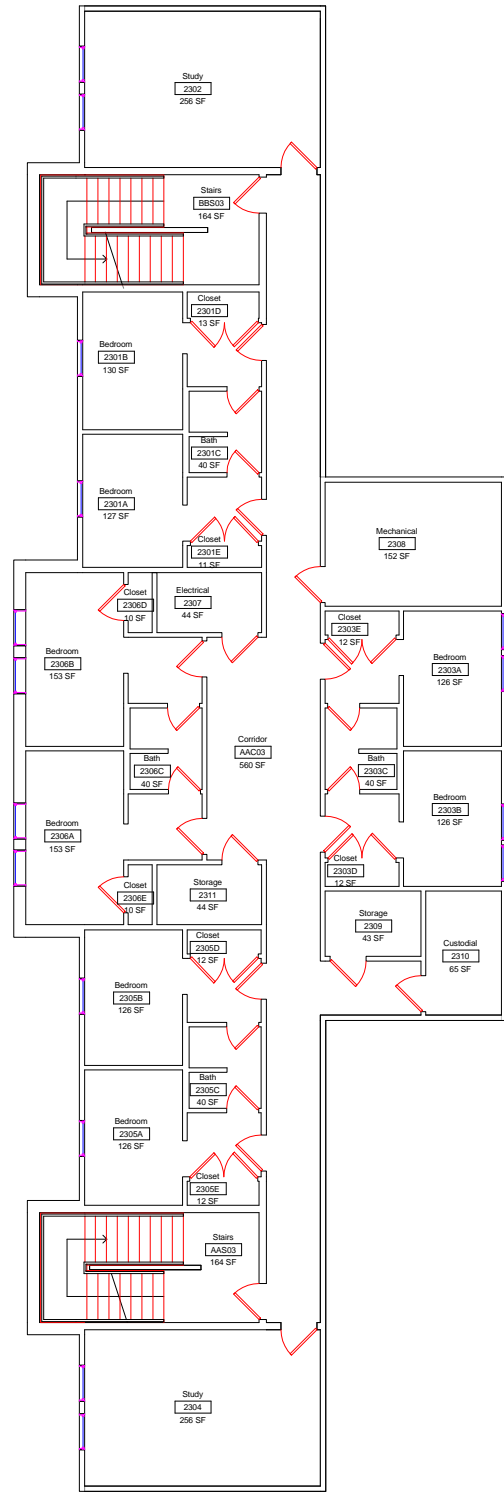

A1

Living Learning Community - STEM Building
Level 1 Floor Plan

DWN	DATE
STK	5/6/2014
REV.	DATE

SCALE: 1/16" = 1'-0"

A2

Living Learning Community - STEM Building
Level 2 Floor Plan

DWN	DATE
STK	5/6/2014
REV.	DATE

SCALE: 1/16" = 1'-0"

A3

Living Learning Community - STEM Building
Level 3 Floor Plan

DWN	DATE
STK	5/6/2014
REV.	DATE

SCALE: 1/16" = 1'-0"