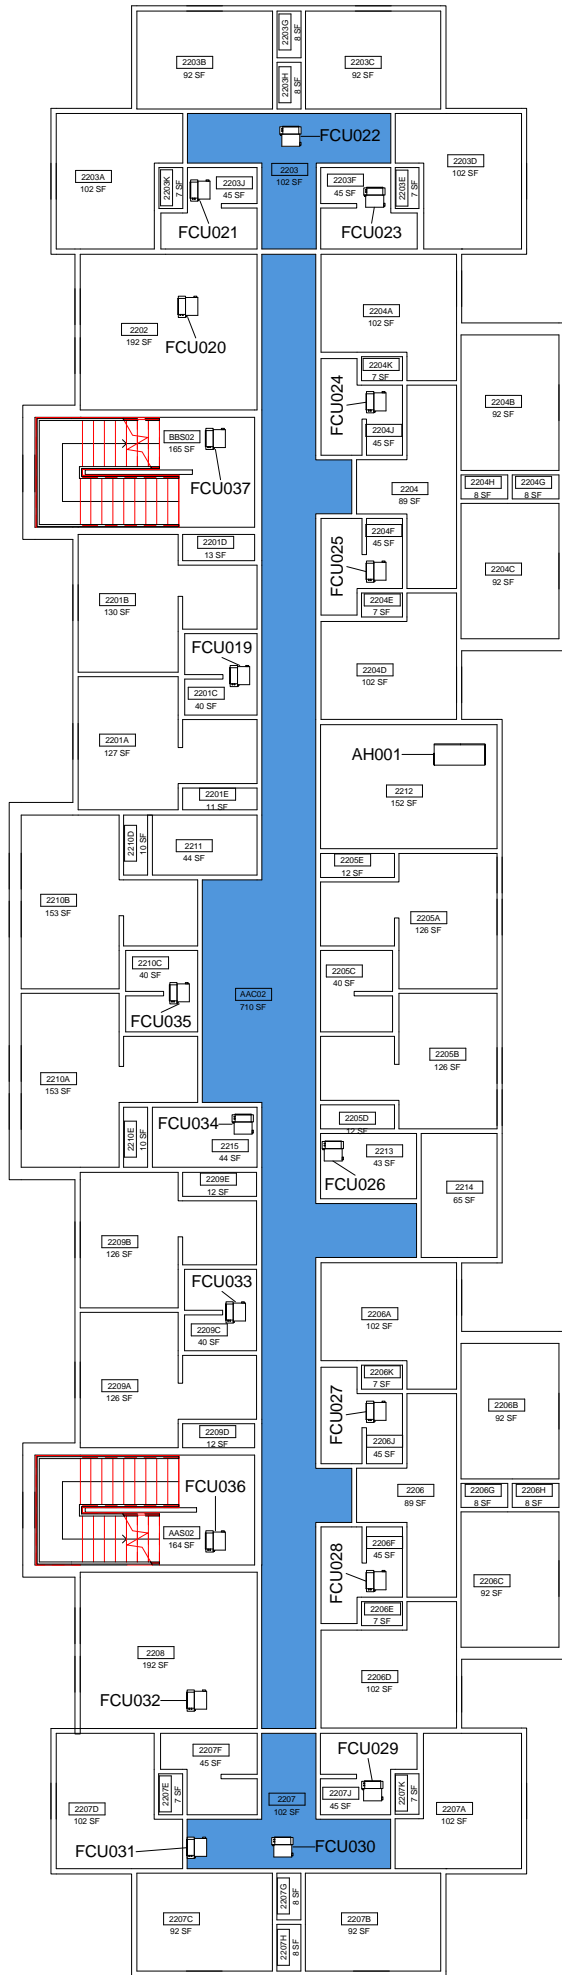

# Equipment Legend

 AH001/565

M1

## Living Learning Community - STEM Building Level 1 HVAC Service Areas

DWN	DATE
STK	5/6/2014
REV.	DATE

SCALE: 1/16" = 1'-0"

# Equipment Legend

AH001/565

M2

Living Learning Community - STEM Building  
Level 2 HVAC Service Areas

DWN	DATE
STK	5/6/2014
REV.	DATE

SCALE: 1/16" = 1'-0"