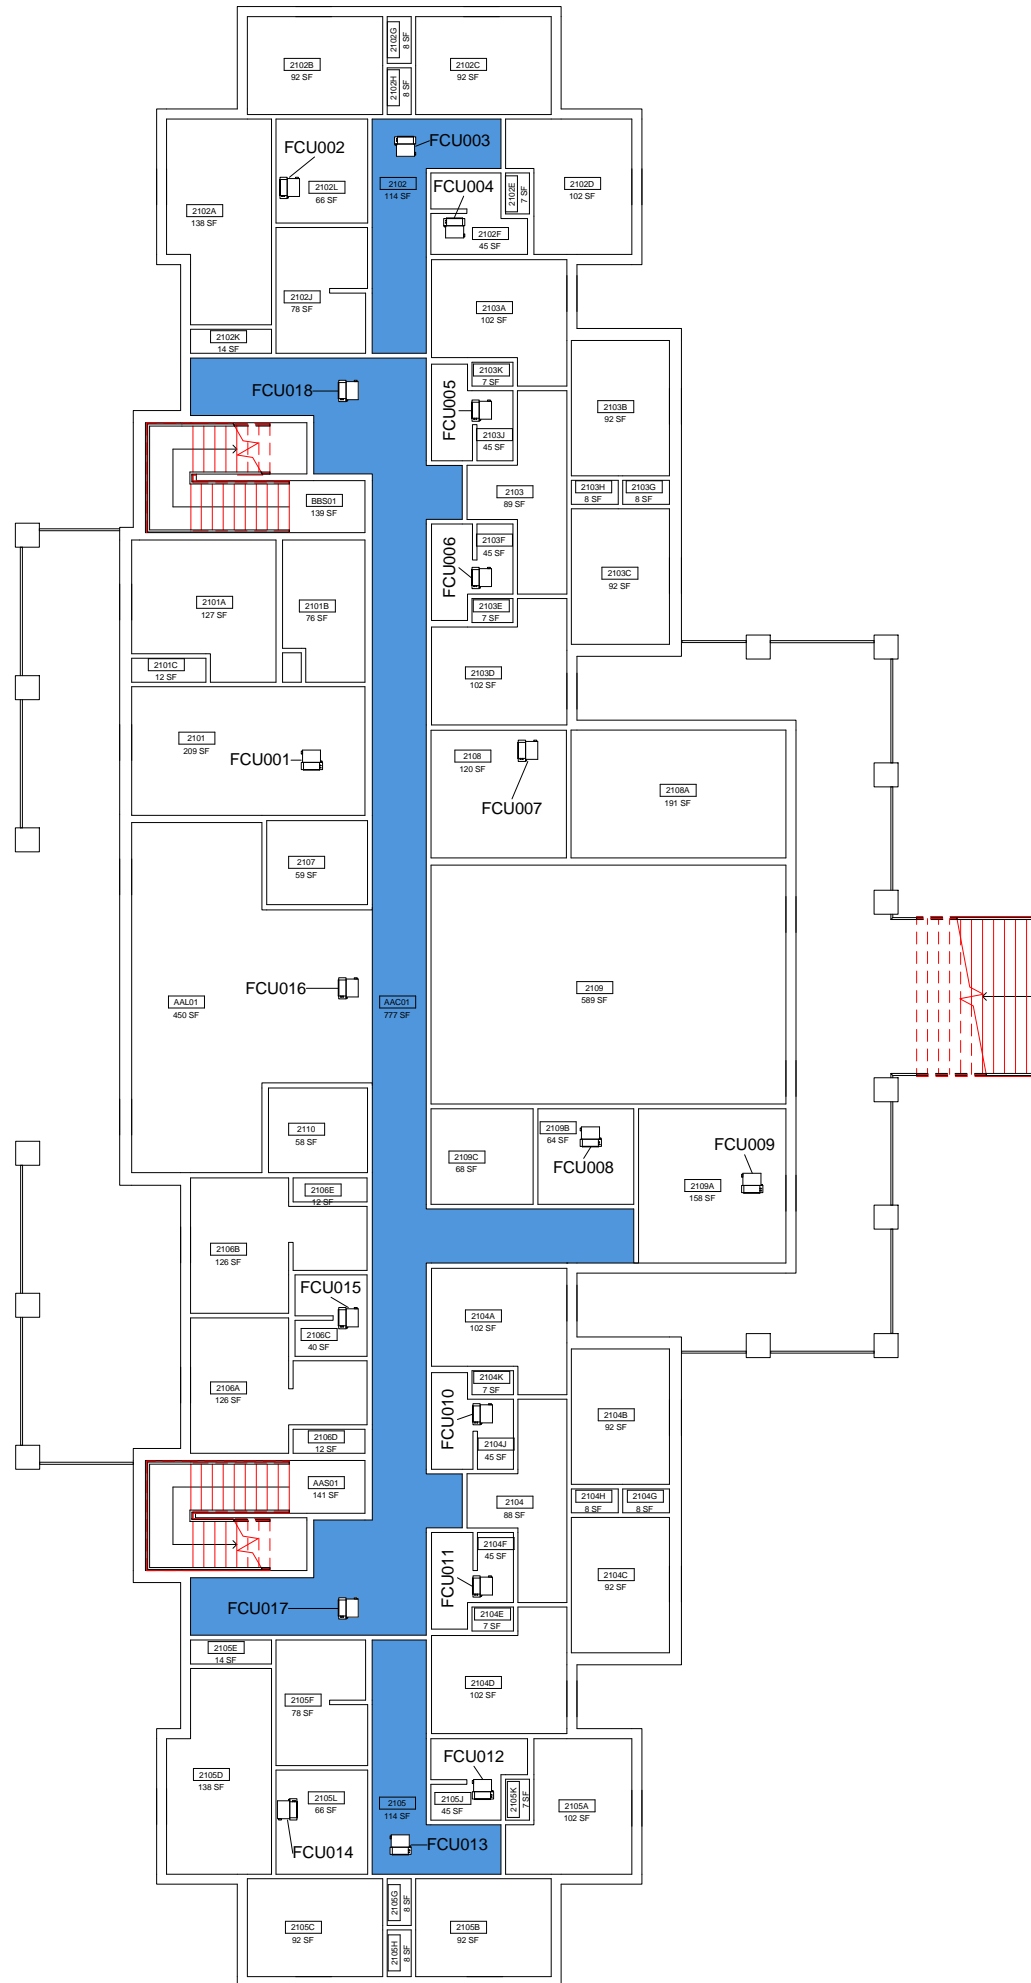

# Equipment Legend

 AH001/565

M1

## Living Learning Community - STEM Building Level 1 HVAC Service Areas

DWN	DATE
STK	5/6/2014
REV.	DATE

SCALE: 1/16" = 1'-0"