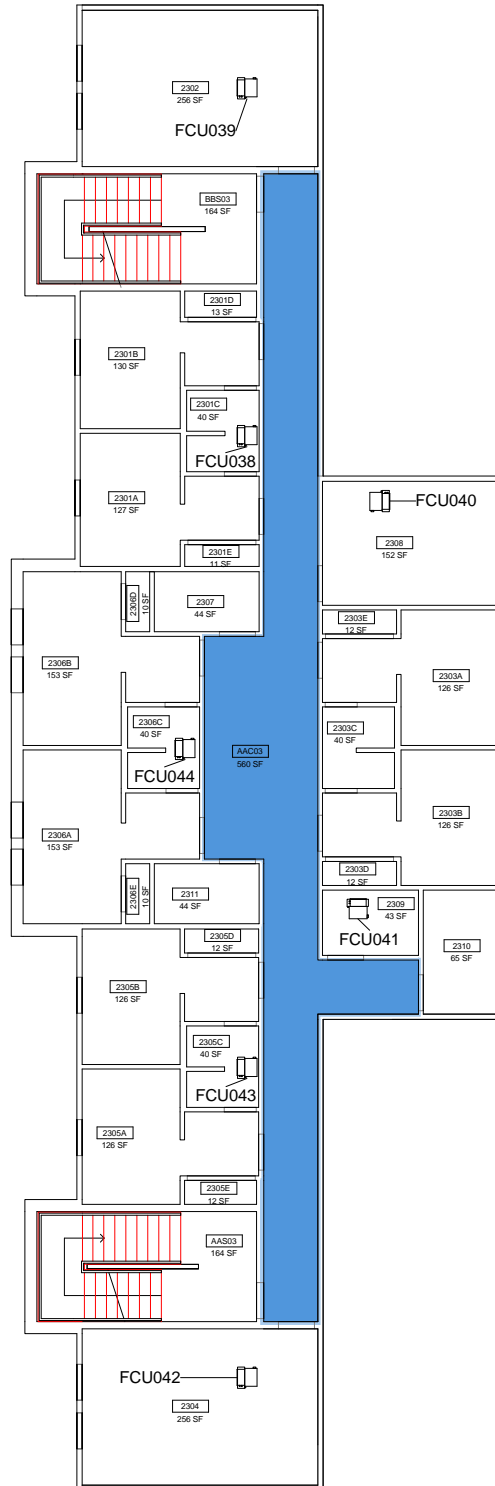

## Living Learning Community - STEM Building Level 1 HVAC Service Areas

DWN	DATE
STK	5/6/2014
REV.	DATE

SCALE: 1/16" = 1'-0"

# Equipment Legend

AH001/565

M2

Living Learning Community - STEM Building  
Level 2 HVAC Service Areas

DWN	DATE
STK	5/6/2014
REV.	DATE

SCALE: 1/16" = 1'-0"

# Equipment Legend

 AH001/565

M3

Living Learning Community - STEM Building  
Level 3 HVAC Service Areas

DWN	DATE
STK	5/6/2014
REV.	DATE

SCALE: 1/16" = 1'-0"