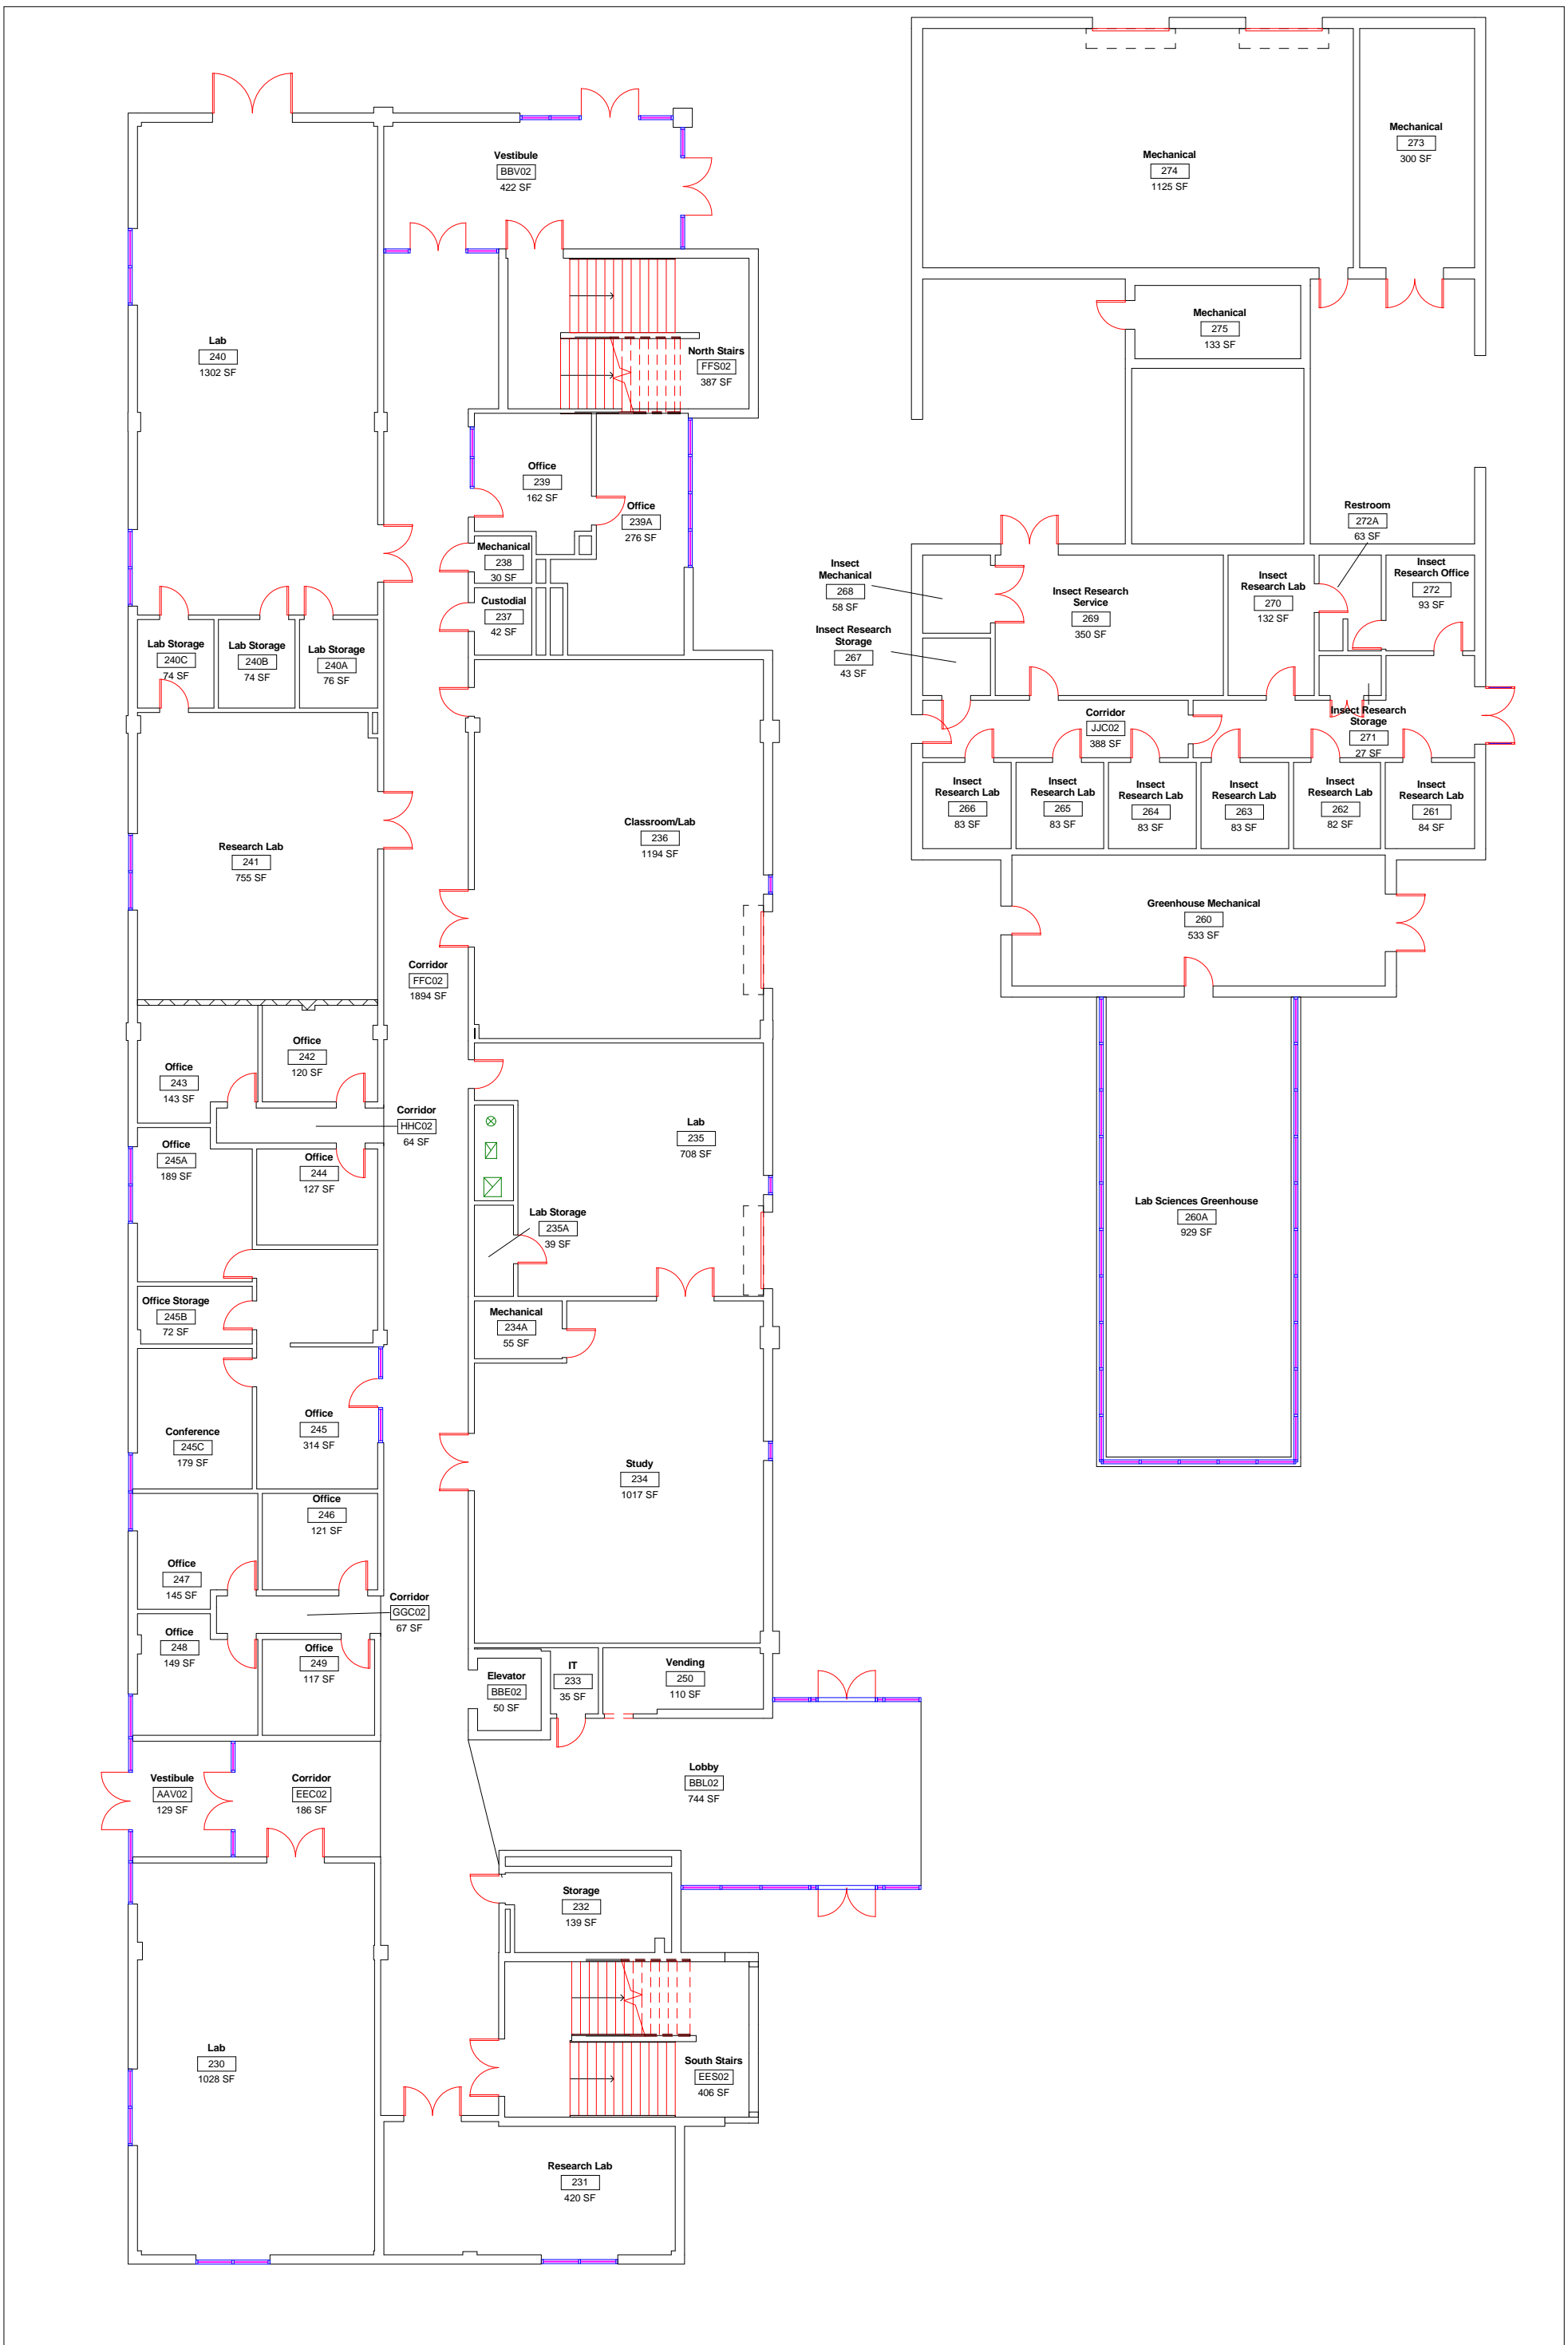

A1

Lab Science West
Level 1 Floor Plan

DWN	DATE
STK	5/13/2014
REV.	DATE

SCALE: 1/16" = 1'-0"

A2

Lab Science West
Level 2 Floor Plan

DWN	DATE
STK	5/13/2014
REV.	DATE

SCALE: 1/16" = 1'-0"

A3

Lab Science West
Level 3 Floor Plan

DWN	DATE
STK	5/13/2014
REV.	DATE

SCALE: 1/16" = 1'-0"

A4

Lab Science West
Level 4 Floor Plan

DWN	DATE
STK	5/13/2014
REV.	DATE

SCALE: 1/16" = 1'-0"

A5

Lab Science West
Level 5 Floor Plan

DWN	DATE
STK	5/13/2014
REV.	DATE

SCALE: 1/16" = 1'-0"