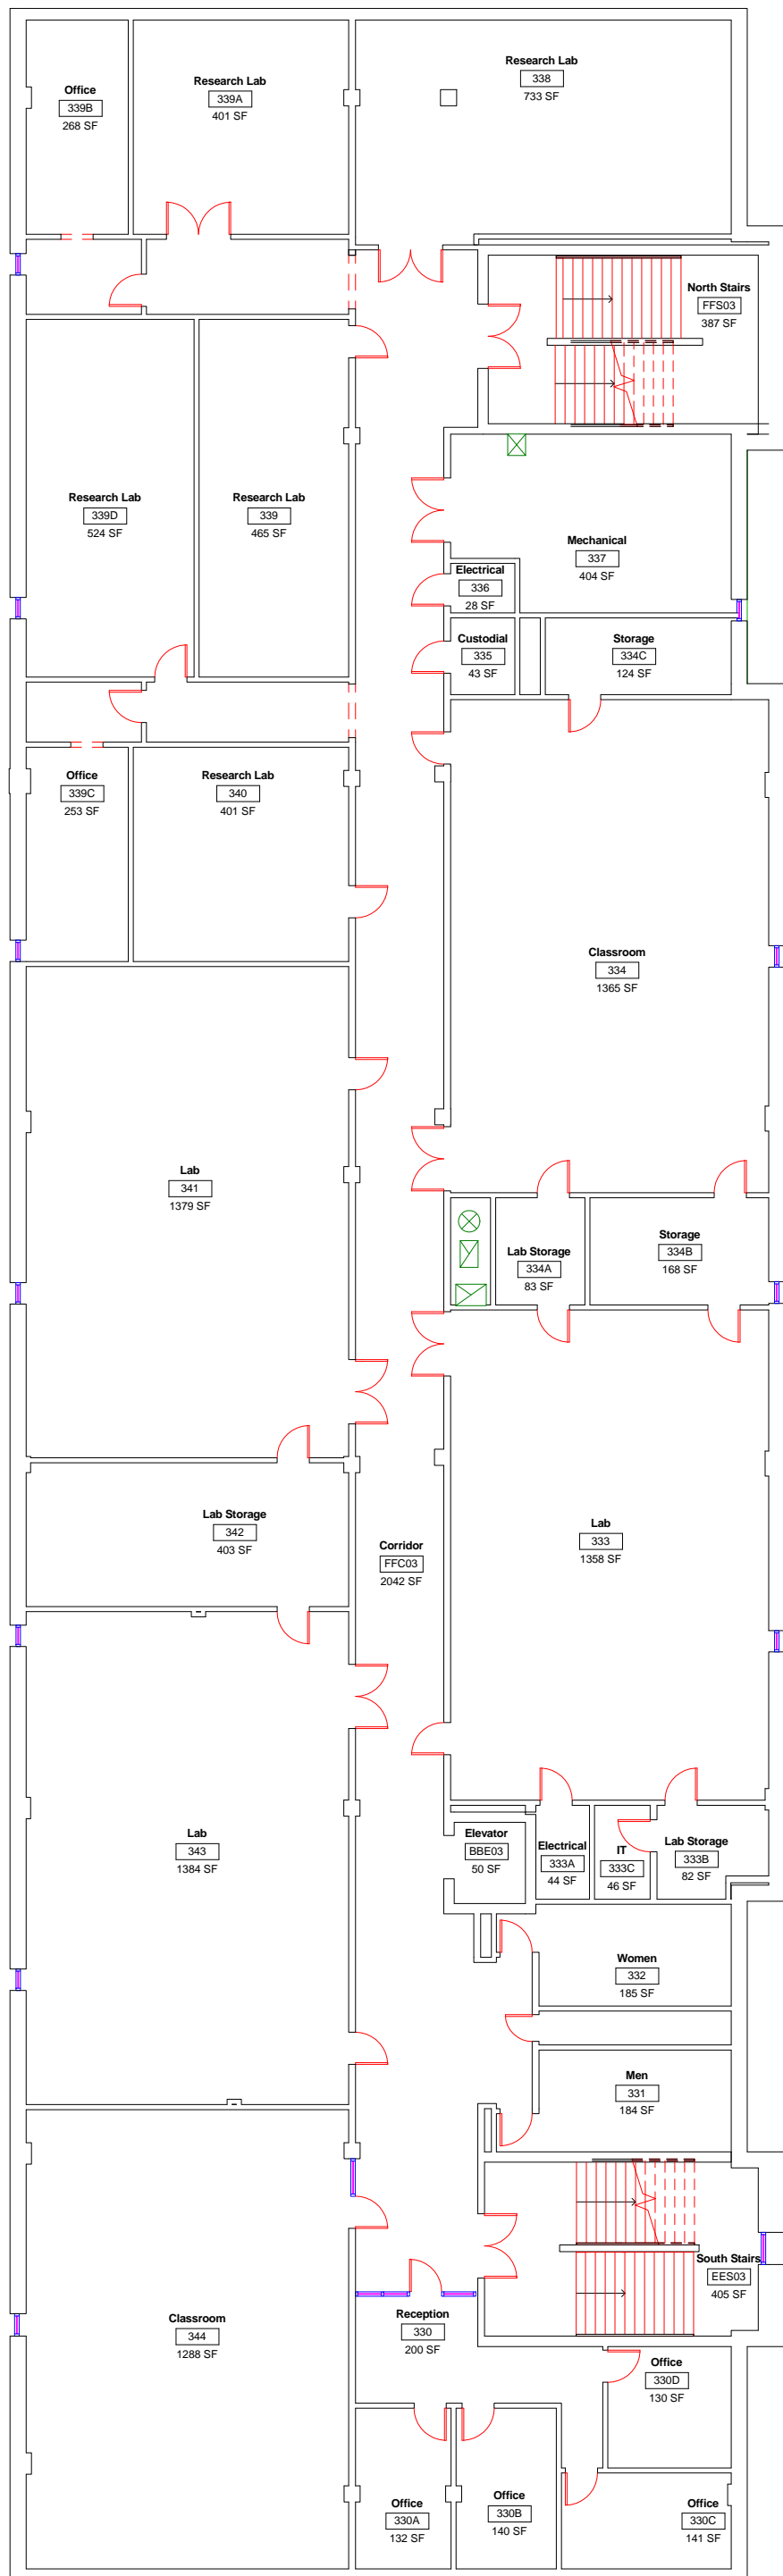

A1

Lab Science West
Level 1 Floor Plan

DWN	DATE
STK	5/13/2014
REV.	DATE

SCALE: 1/16" = 1'-0"

A2

Lab Science West
Level 2 Floor Plan

DWN	DATE
STK	5/13/2014
REV.	DATE

SCALE: 1/16" = 1'-0"

A3

Lab Science West
Level 3 Floor Plan

DWN	DATE
STK	5/13/2014
REV.	DATE

SCALE: 1/16" = 1'-0"

A4

Lab Science West
Level 4 Floor Plan

DWN	DATE
STK	5/13/2014
REV.	DATE

SCALE: 1/16" = 1'-0"

A5

Lab Science West
Level 5 Floor Plan

DWN	DATE
STK	5/13/2014
REV.	DATE

SCALE: 1/16" = 1'-0"