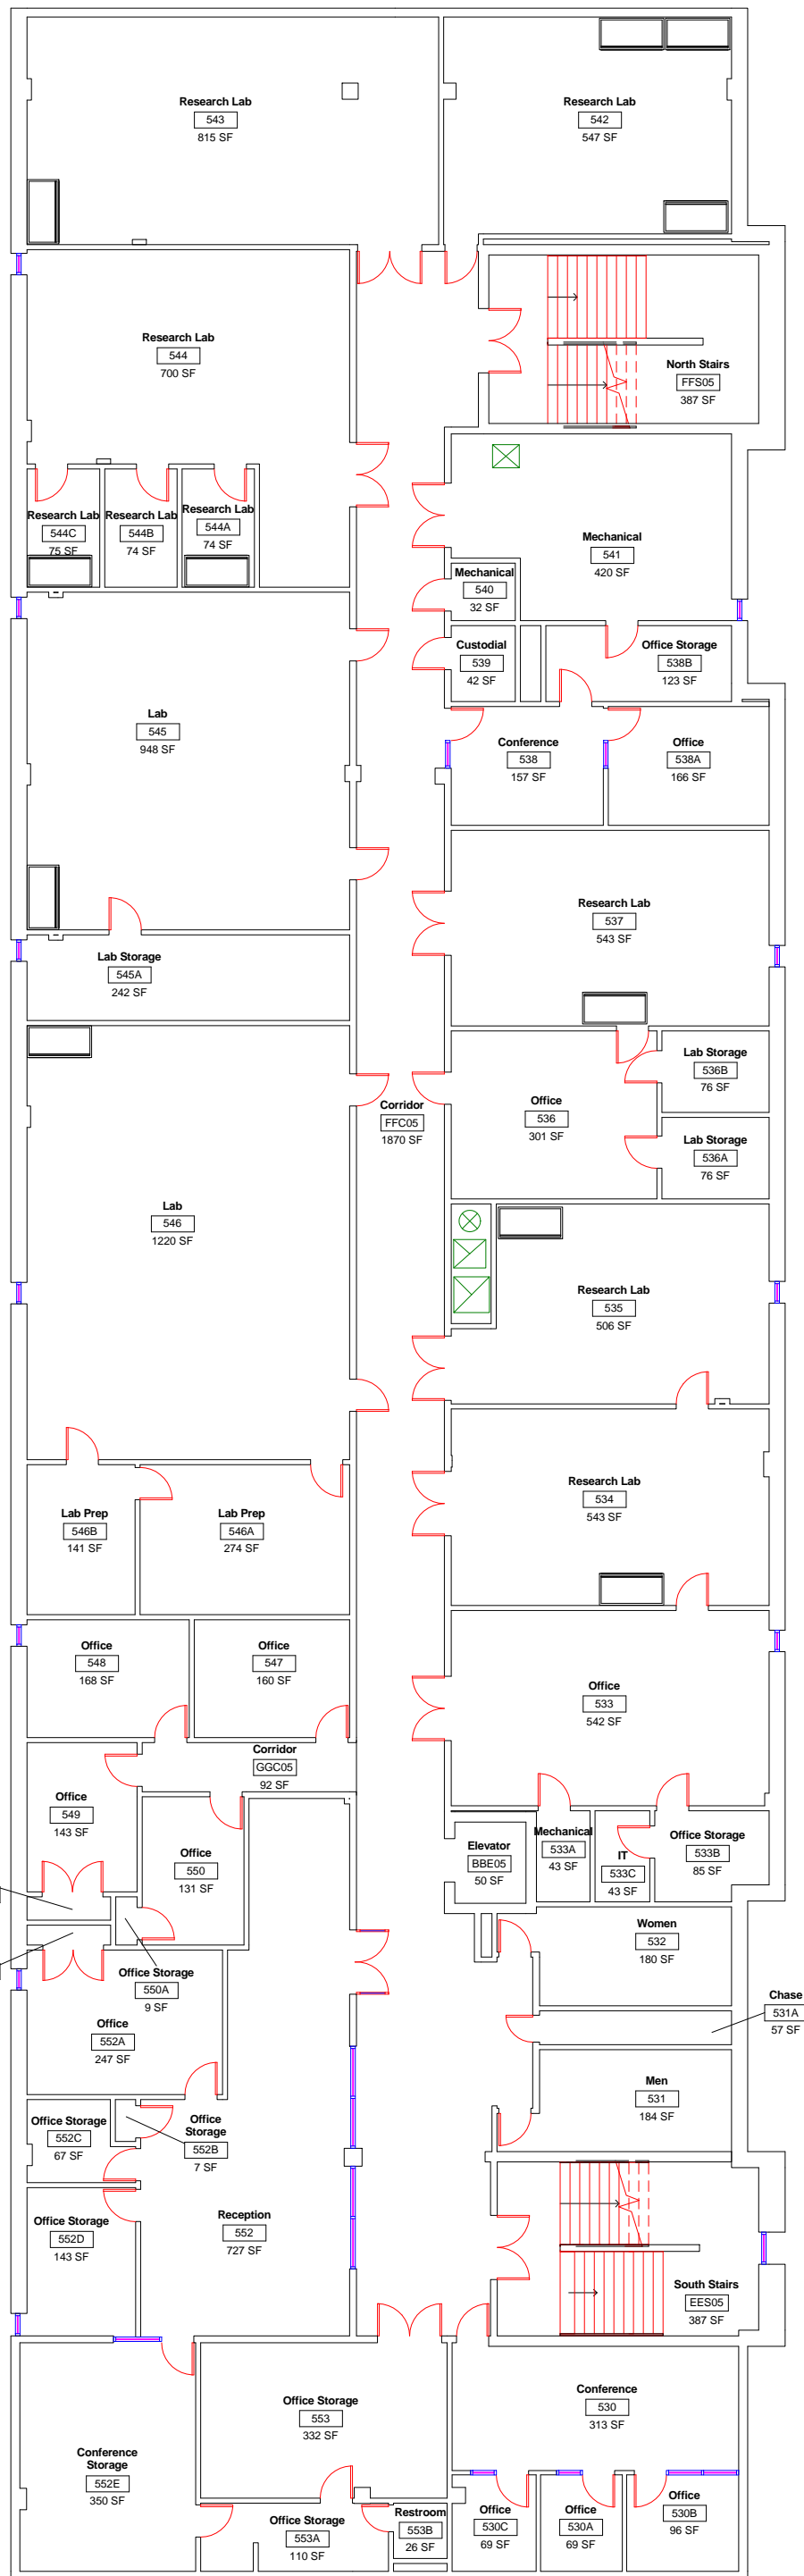

A1

Lab Science West
Level 1 Floor Plan

DWN	DATE
STK	5/13/2014
REV.	DATE

SCALE: 1/16" = 1'-0"

A2

Lab Science West
Level 2 Floor Plan

DWN	DATE
STK	5/13/2014
REV.	DATE

SCALE: 1/16" = 1'-0"

A3

Lab Science West
Level 3 Floor Plan

DWN	DATE
STK	5/13/2014
REV.	DATE

SCALE: 1/16" = 1'-0"

A4

Lab Science West
Level 4 Floor Plan

DWN	DATE
STK	5/13/2014
REV.	DATE

SCALE: 1/16" = 1'-0"

A5

Lab Science West
Level 5 Floor Plan

DWN	DATE
STK	5/13/2014
REV.	DATE

SCALE: 1/16" = 1'-0"