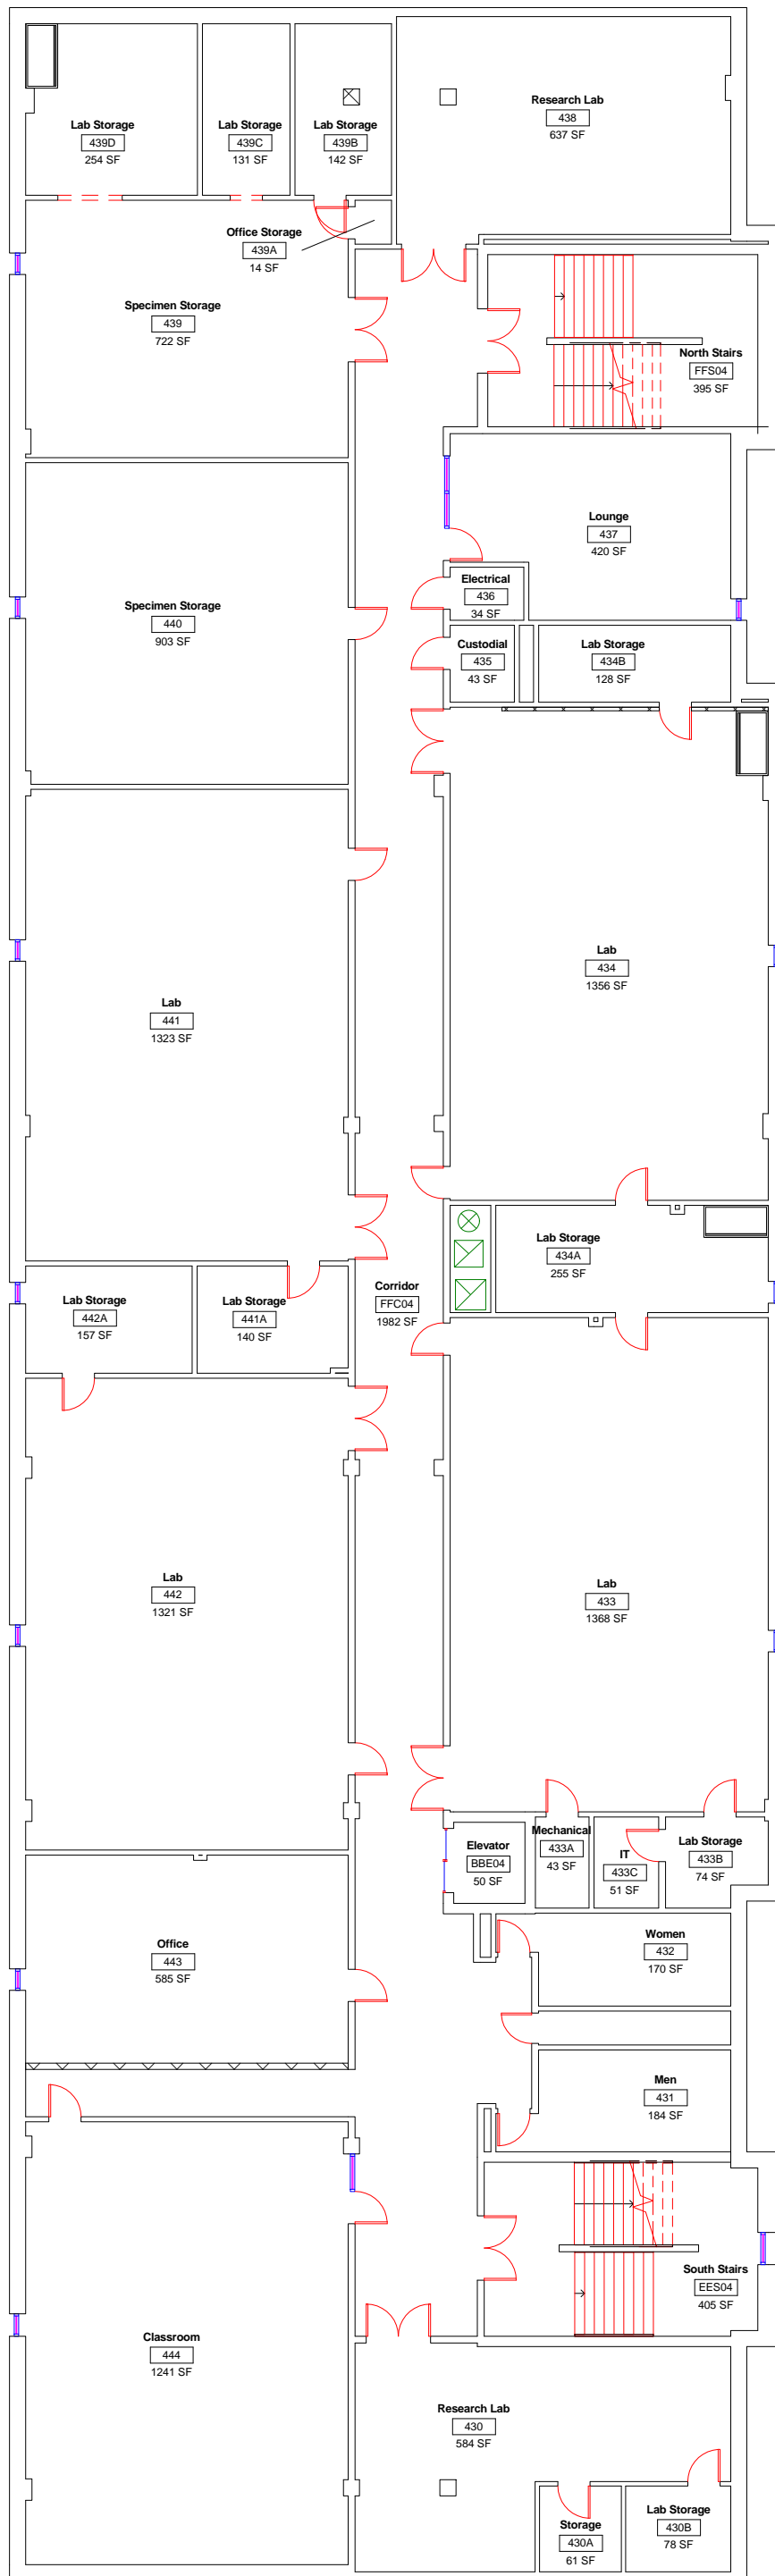

A1

Lab Science West
Level 1 Floor Plan

DWN	DATE
STK	5/13/2014
REV.	DATE

SCALE: 1/16" = 1'-0"

A2

Lab Science West
Level 2 Floor Plan

DWN	DATE
STK	5/13/2014
REV.	DATE

SCALE: 1/16" = 1'-0"

A3

Lab Science West
Level 3 Floor Plan

DWN	DATE
STK	5/13/2014
REV.	DATE

SCALE: 1/16" = 1'-0"

A4

Lab Science West
Level 4 Floor Plan

DWN	DATE
STK	5/13/2014
REV.	DATE

SCALE: 1/16" = 1'-0"

A5

Lab Science West
Level 5 Floor Plan

DWN	DATE
STK	5/13/2014
REV.	DATE

SCALE: 1/16" = 1'-0"