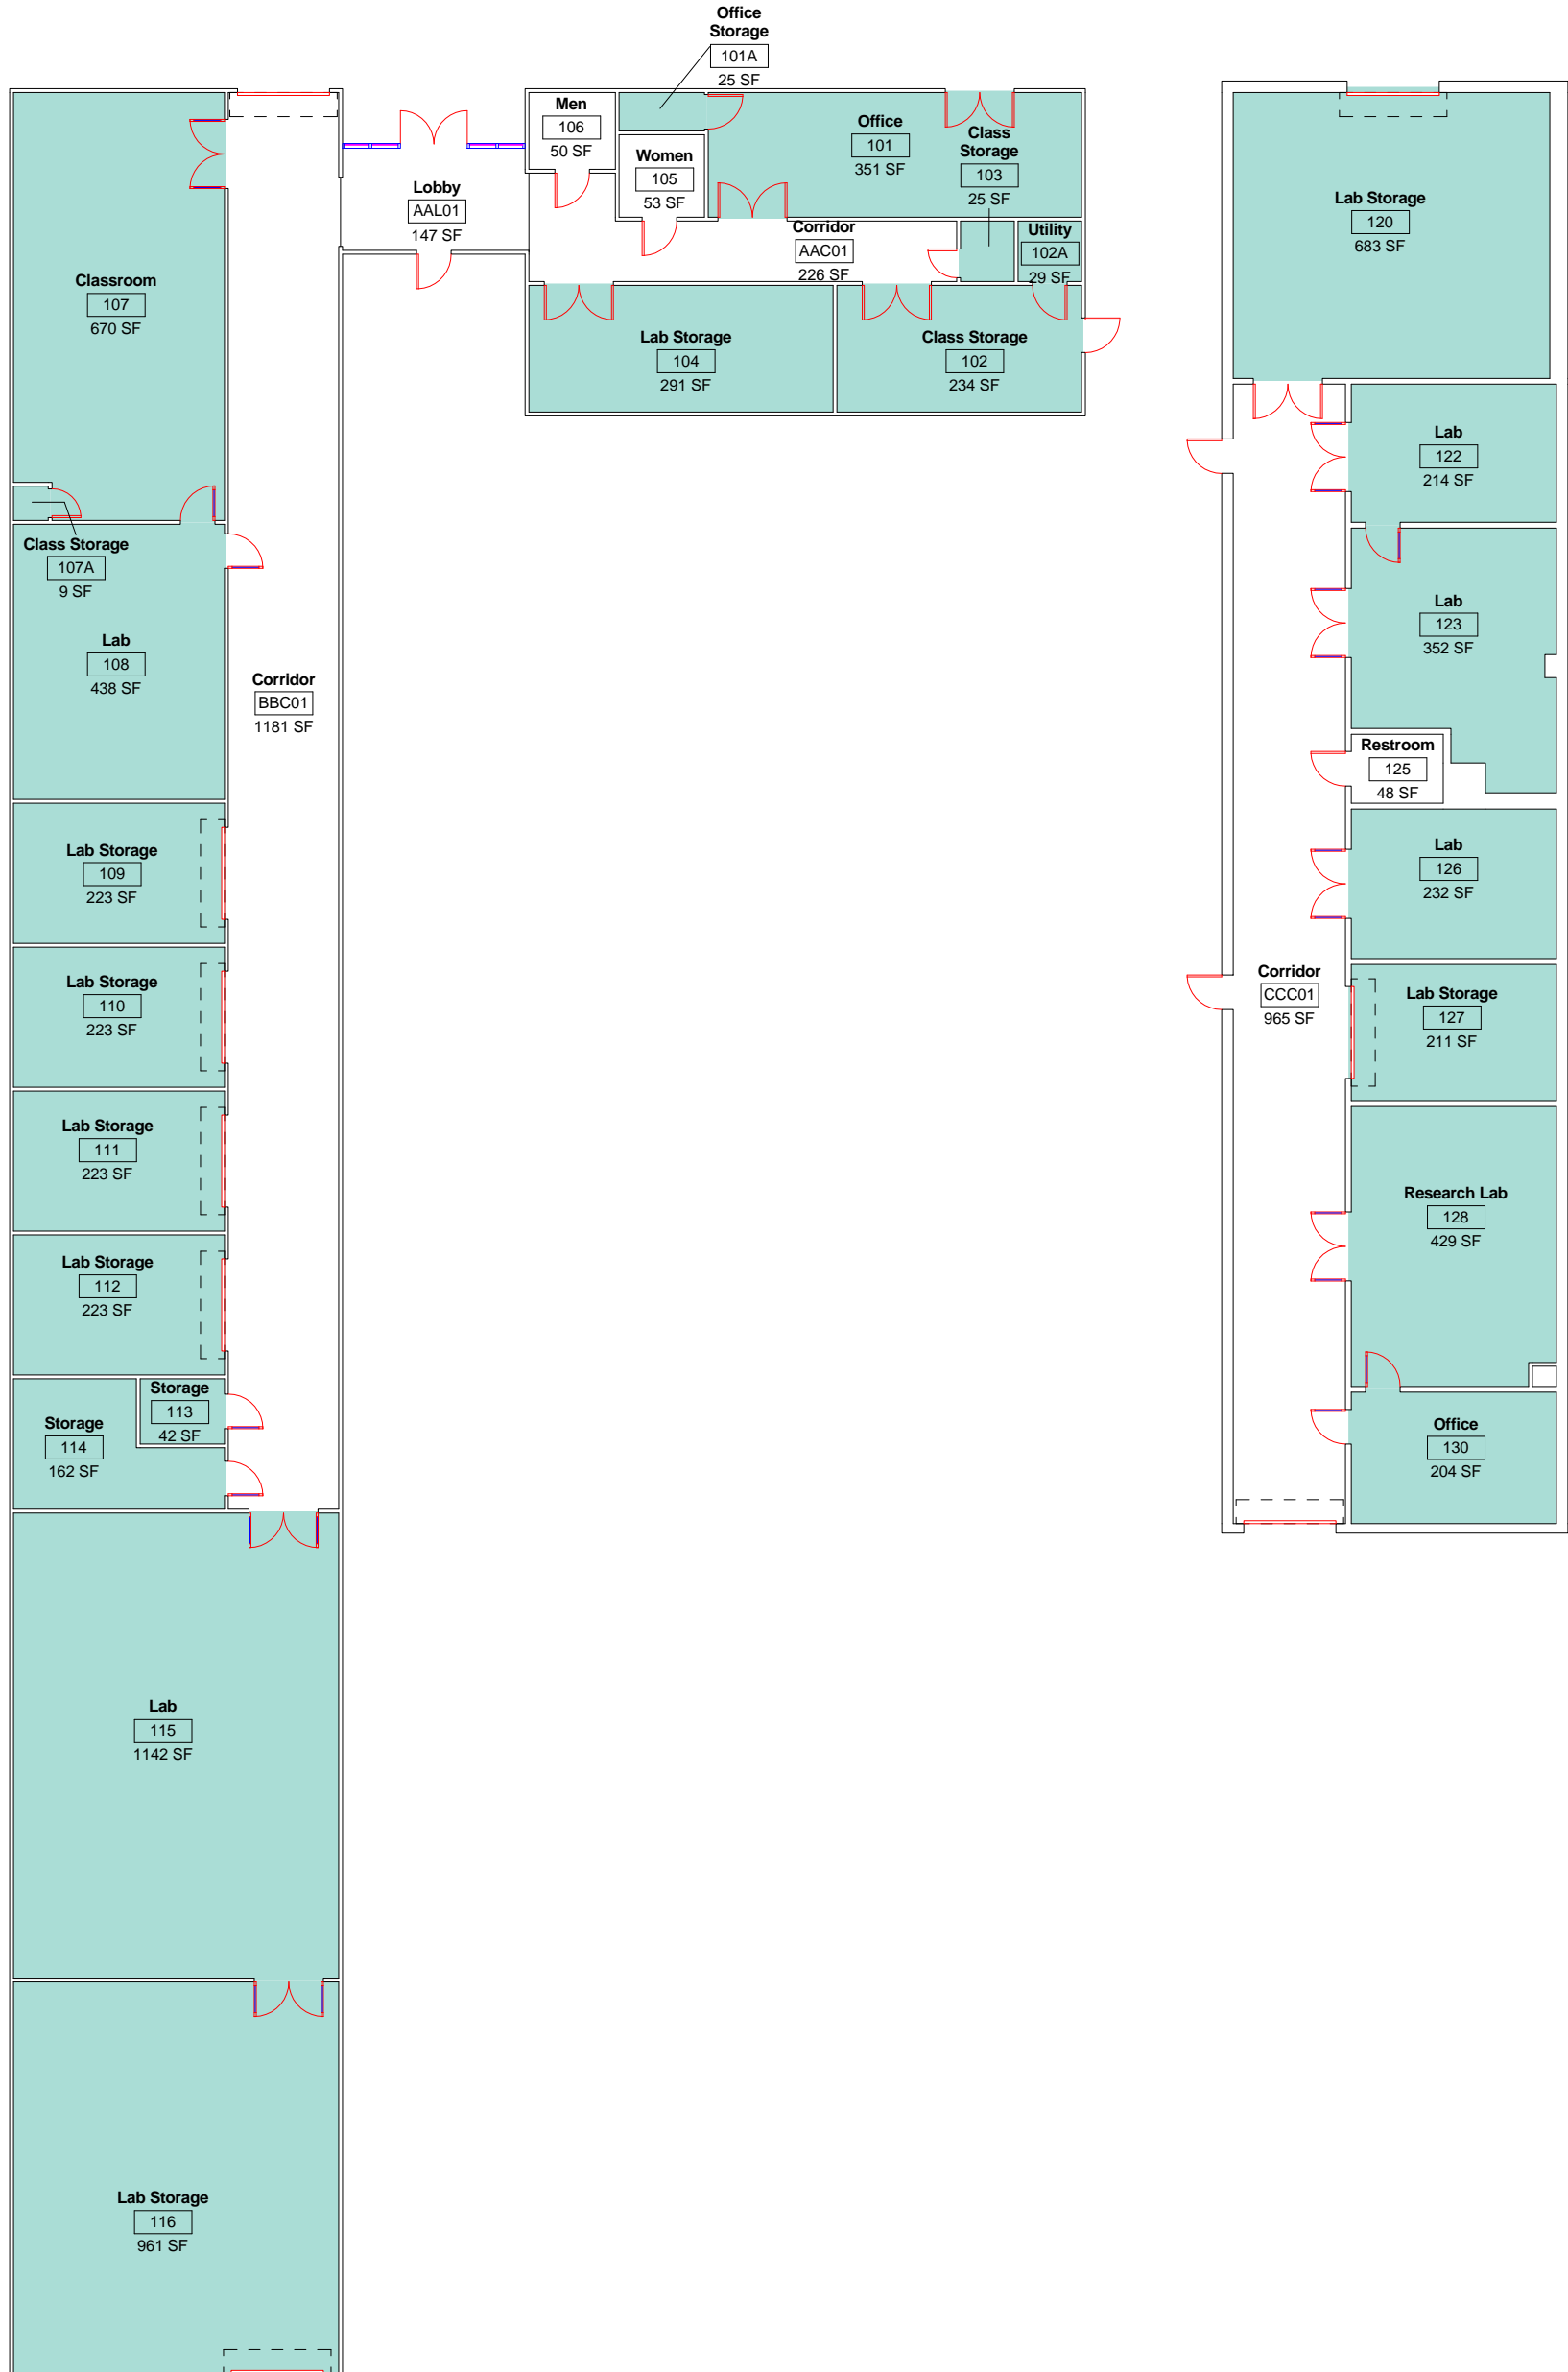

Department Legend

Agriculture & Technology

SM2

Plant Science Level 1 Department Allocation

DWN	DATE
JRC	3-27-2014
REV.	DATE

SCALE: 1/16" = 1'-0"