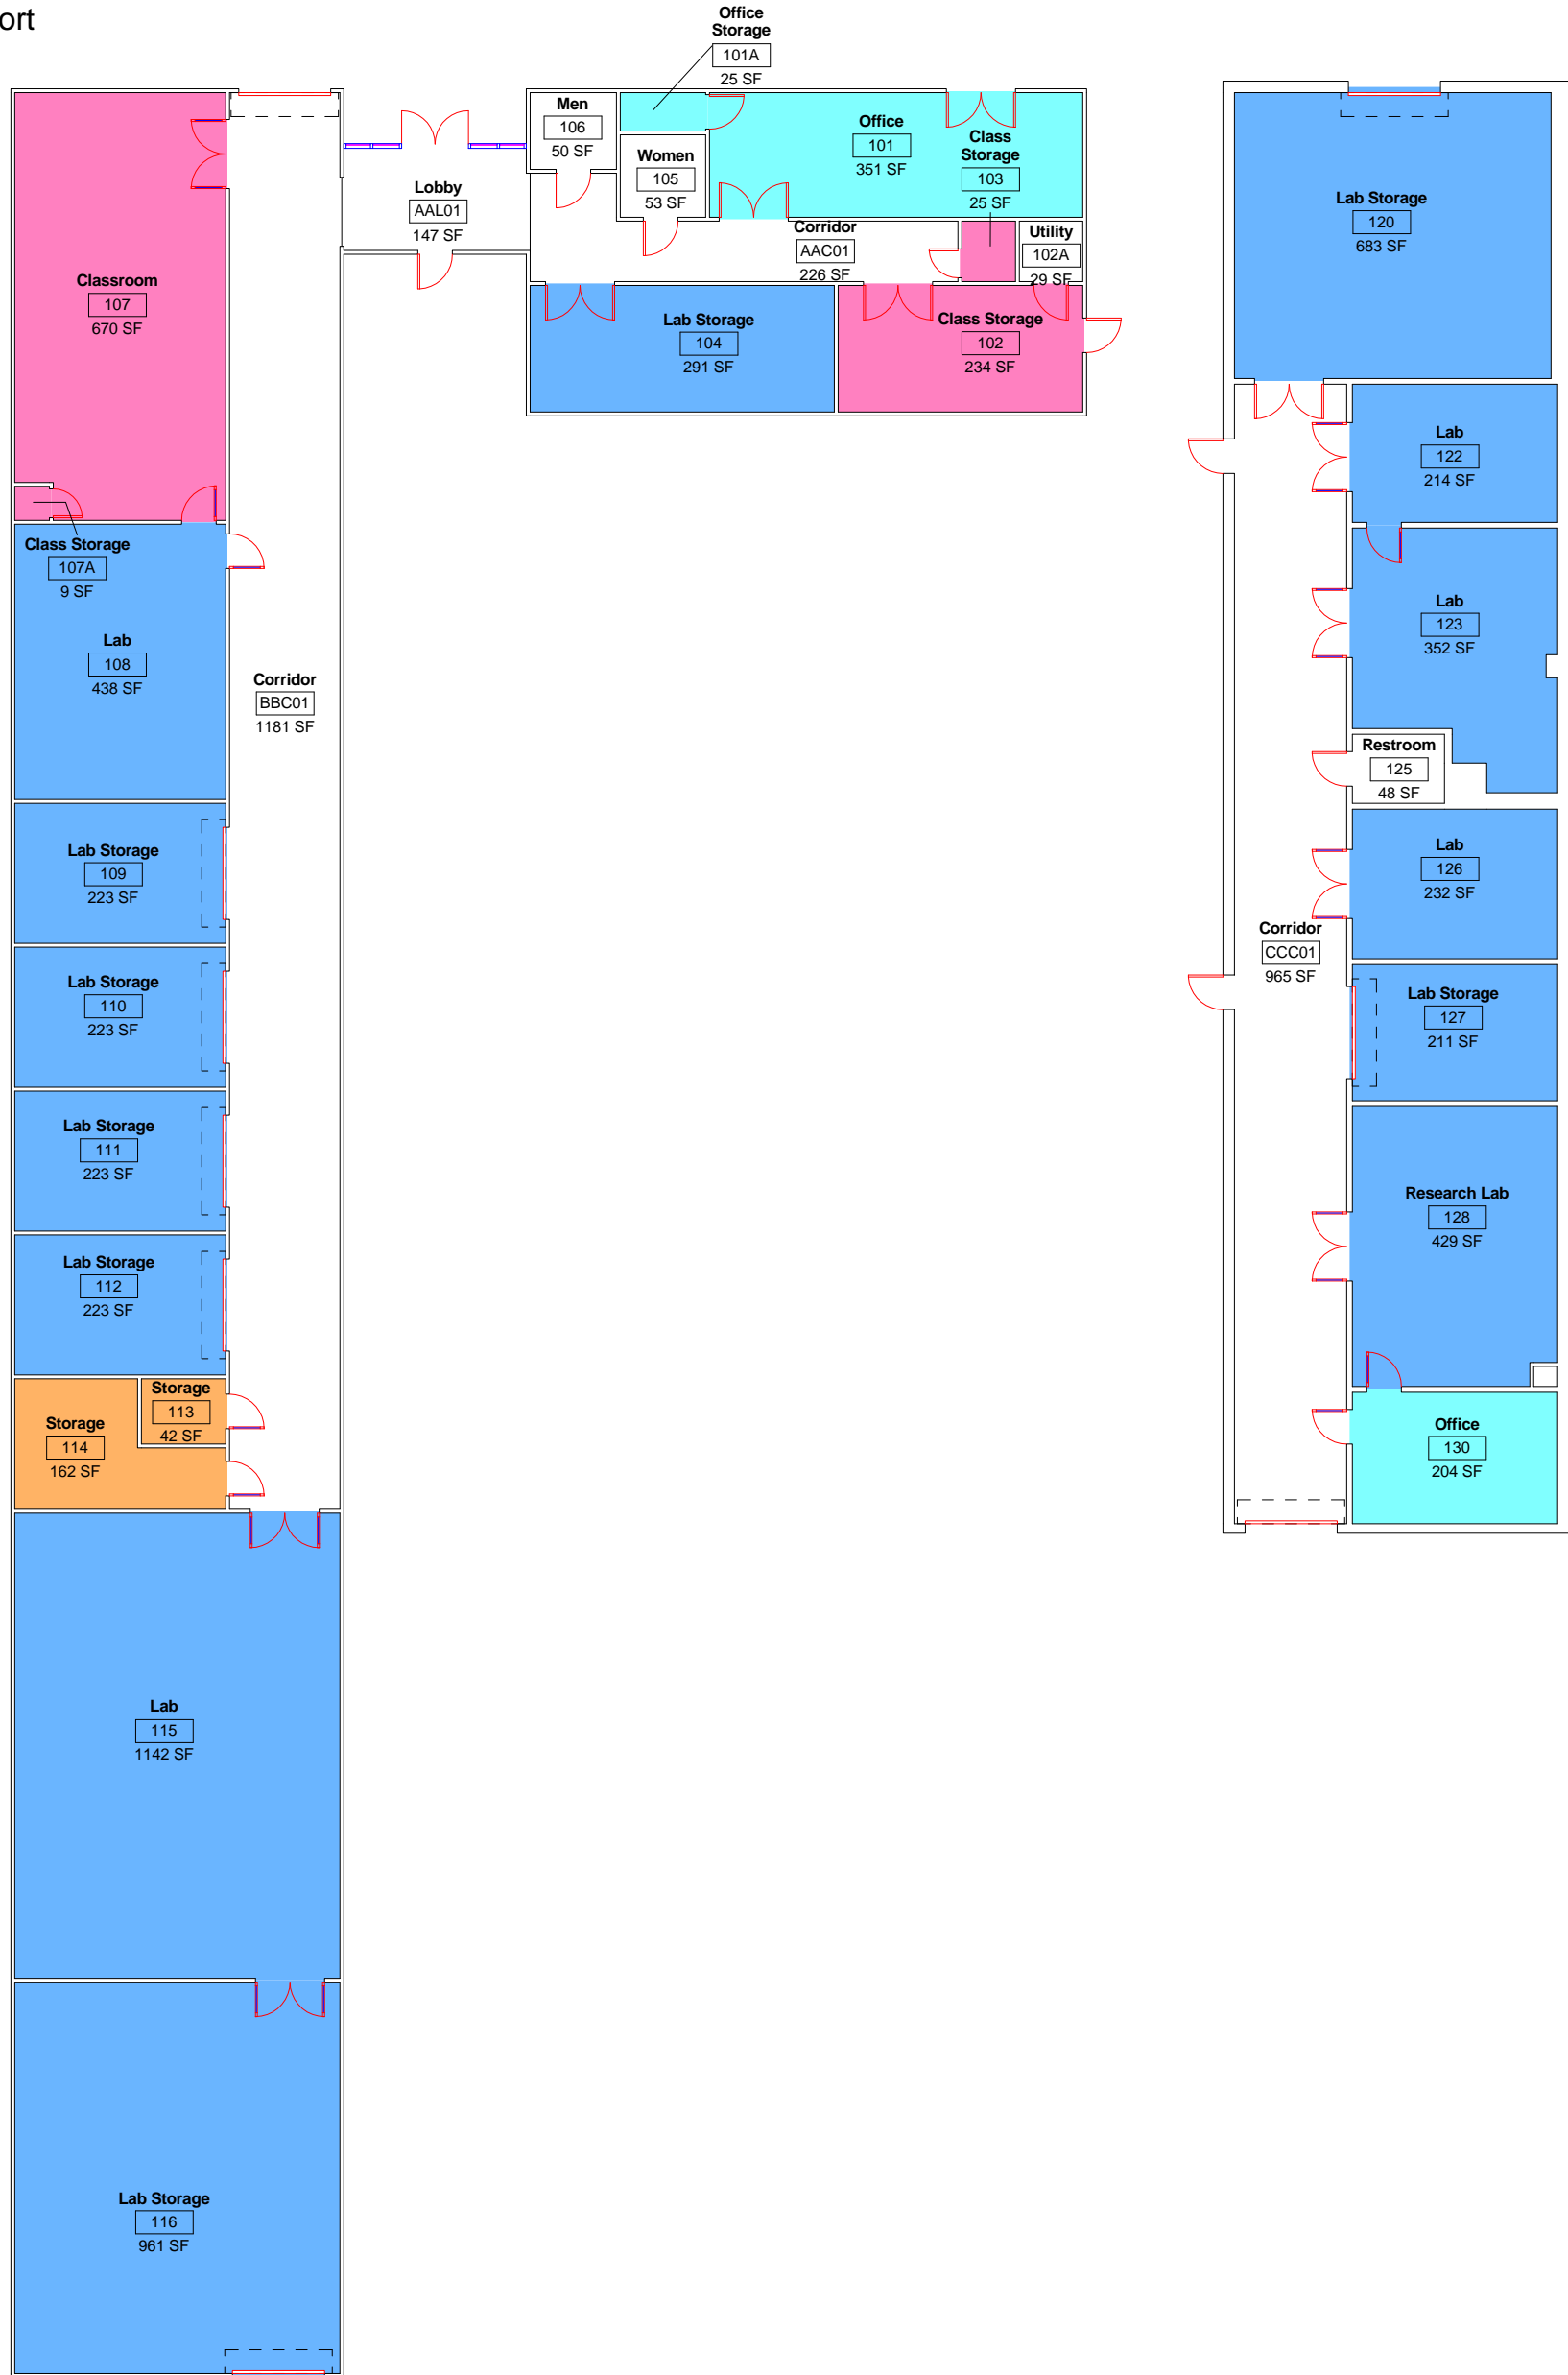

Room Use Categories

- Unassignable
- Classroom
- Lab
- Office
- Support

SM1

Plant Science Level 1 Room Use Allocation

DWN	DATE
JRC	3-27-2014
REV.	DATE

SCALE: 1/16" = 1'-0"