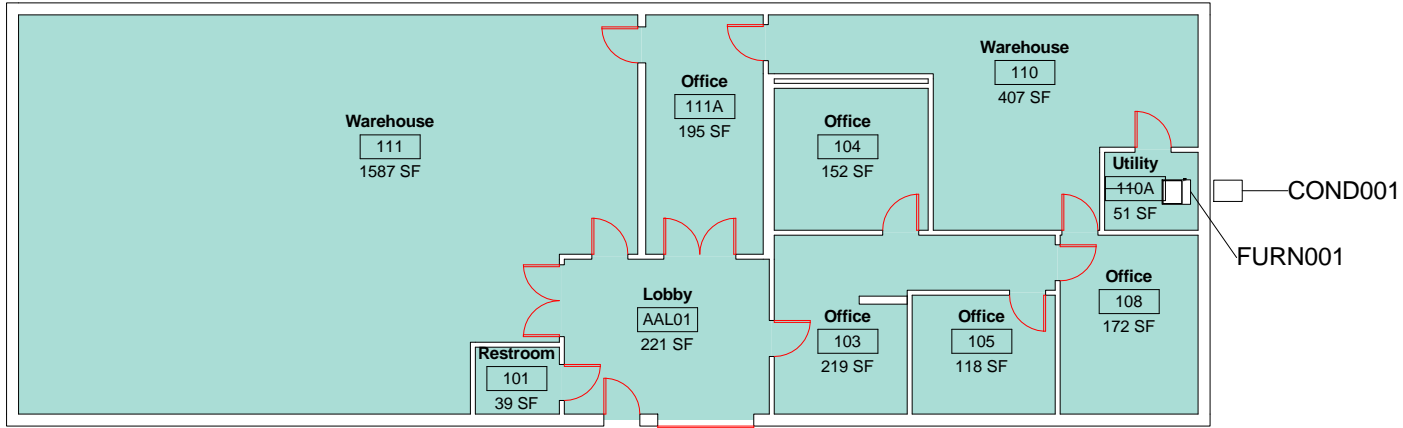

Equipment Legend

FURN001
 COND001

SCALE: 1/16" = 1'-0"

DWN	DATE
JRC	3-27-2014
REV.	DATE

Residence Life Maintenance
 Level 1 HVAC Service Areas

M1