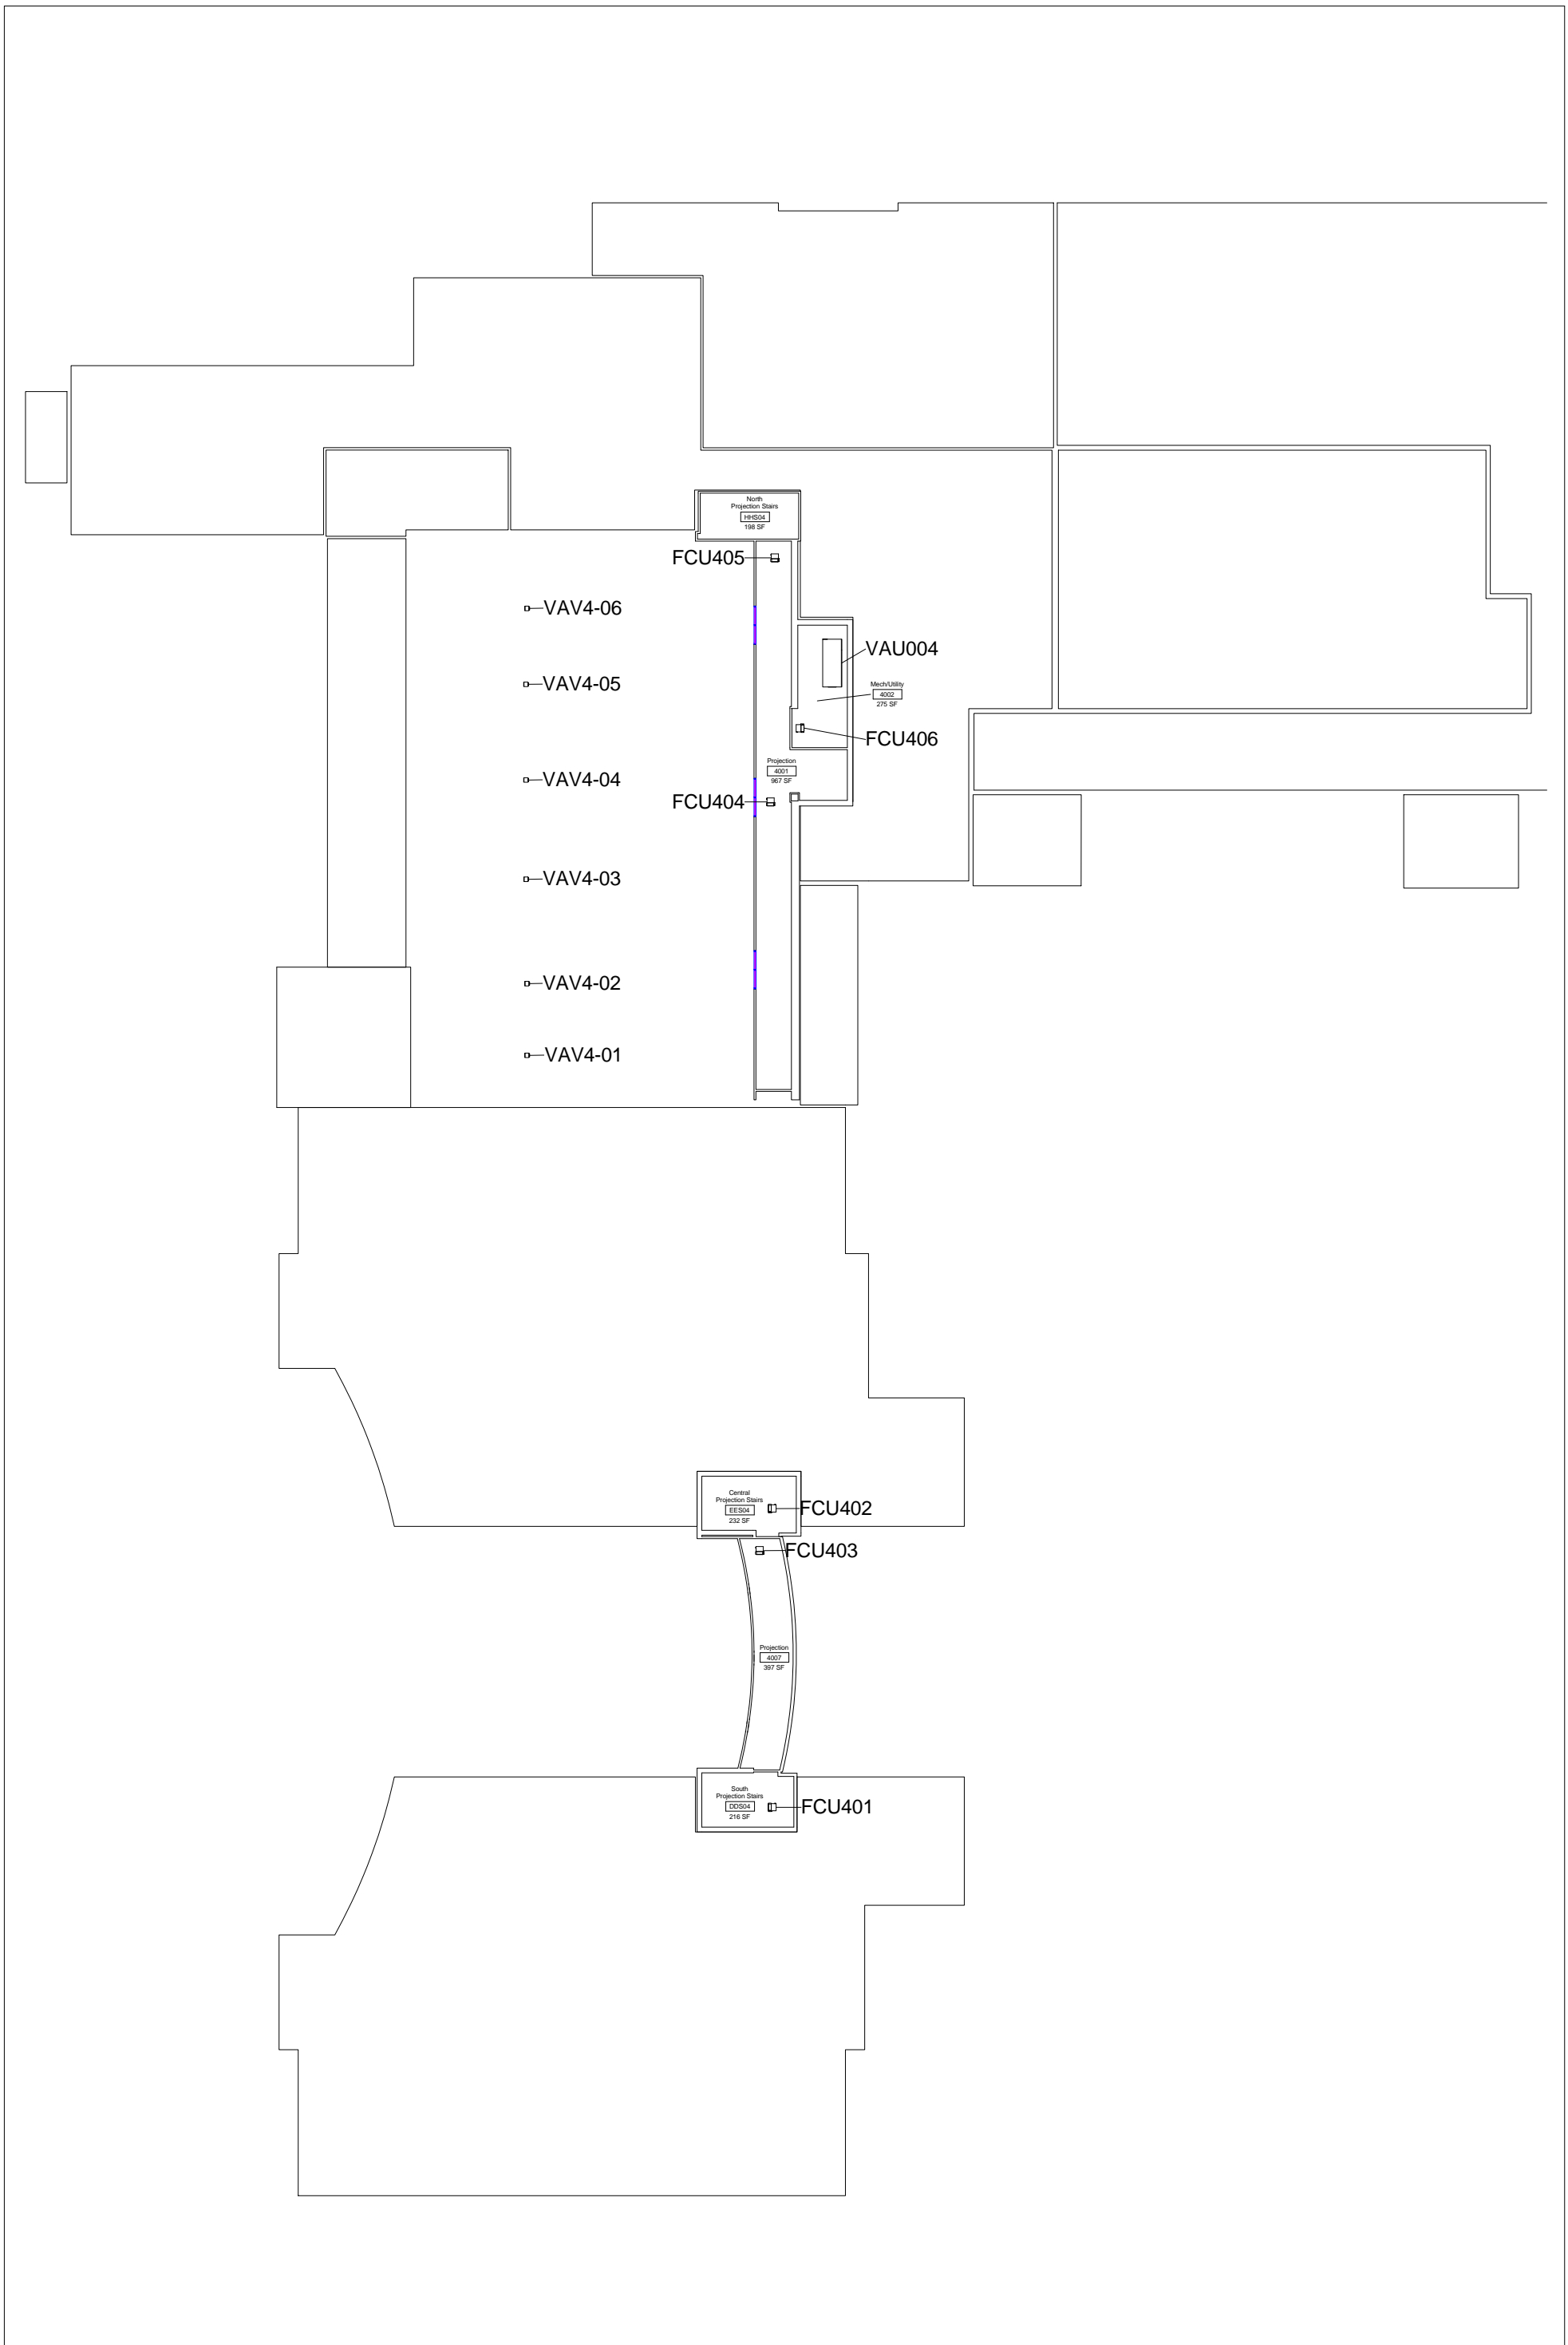

M4

Carl R. Reng Student Union Level 3 HVAC Service Areas

DWN	DATE
STK, JRC	4/29/2014
REV.	DATE

SCALE: 1/32" = 1'-0"

M5

Carl R. Reng Student Union
 Roof & Projection Level HVAC Unit Locations

DWN	DATE
STK, JRC	4/29/2014
REV.	DATE

SCALE: 1/32" = 1'-0"