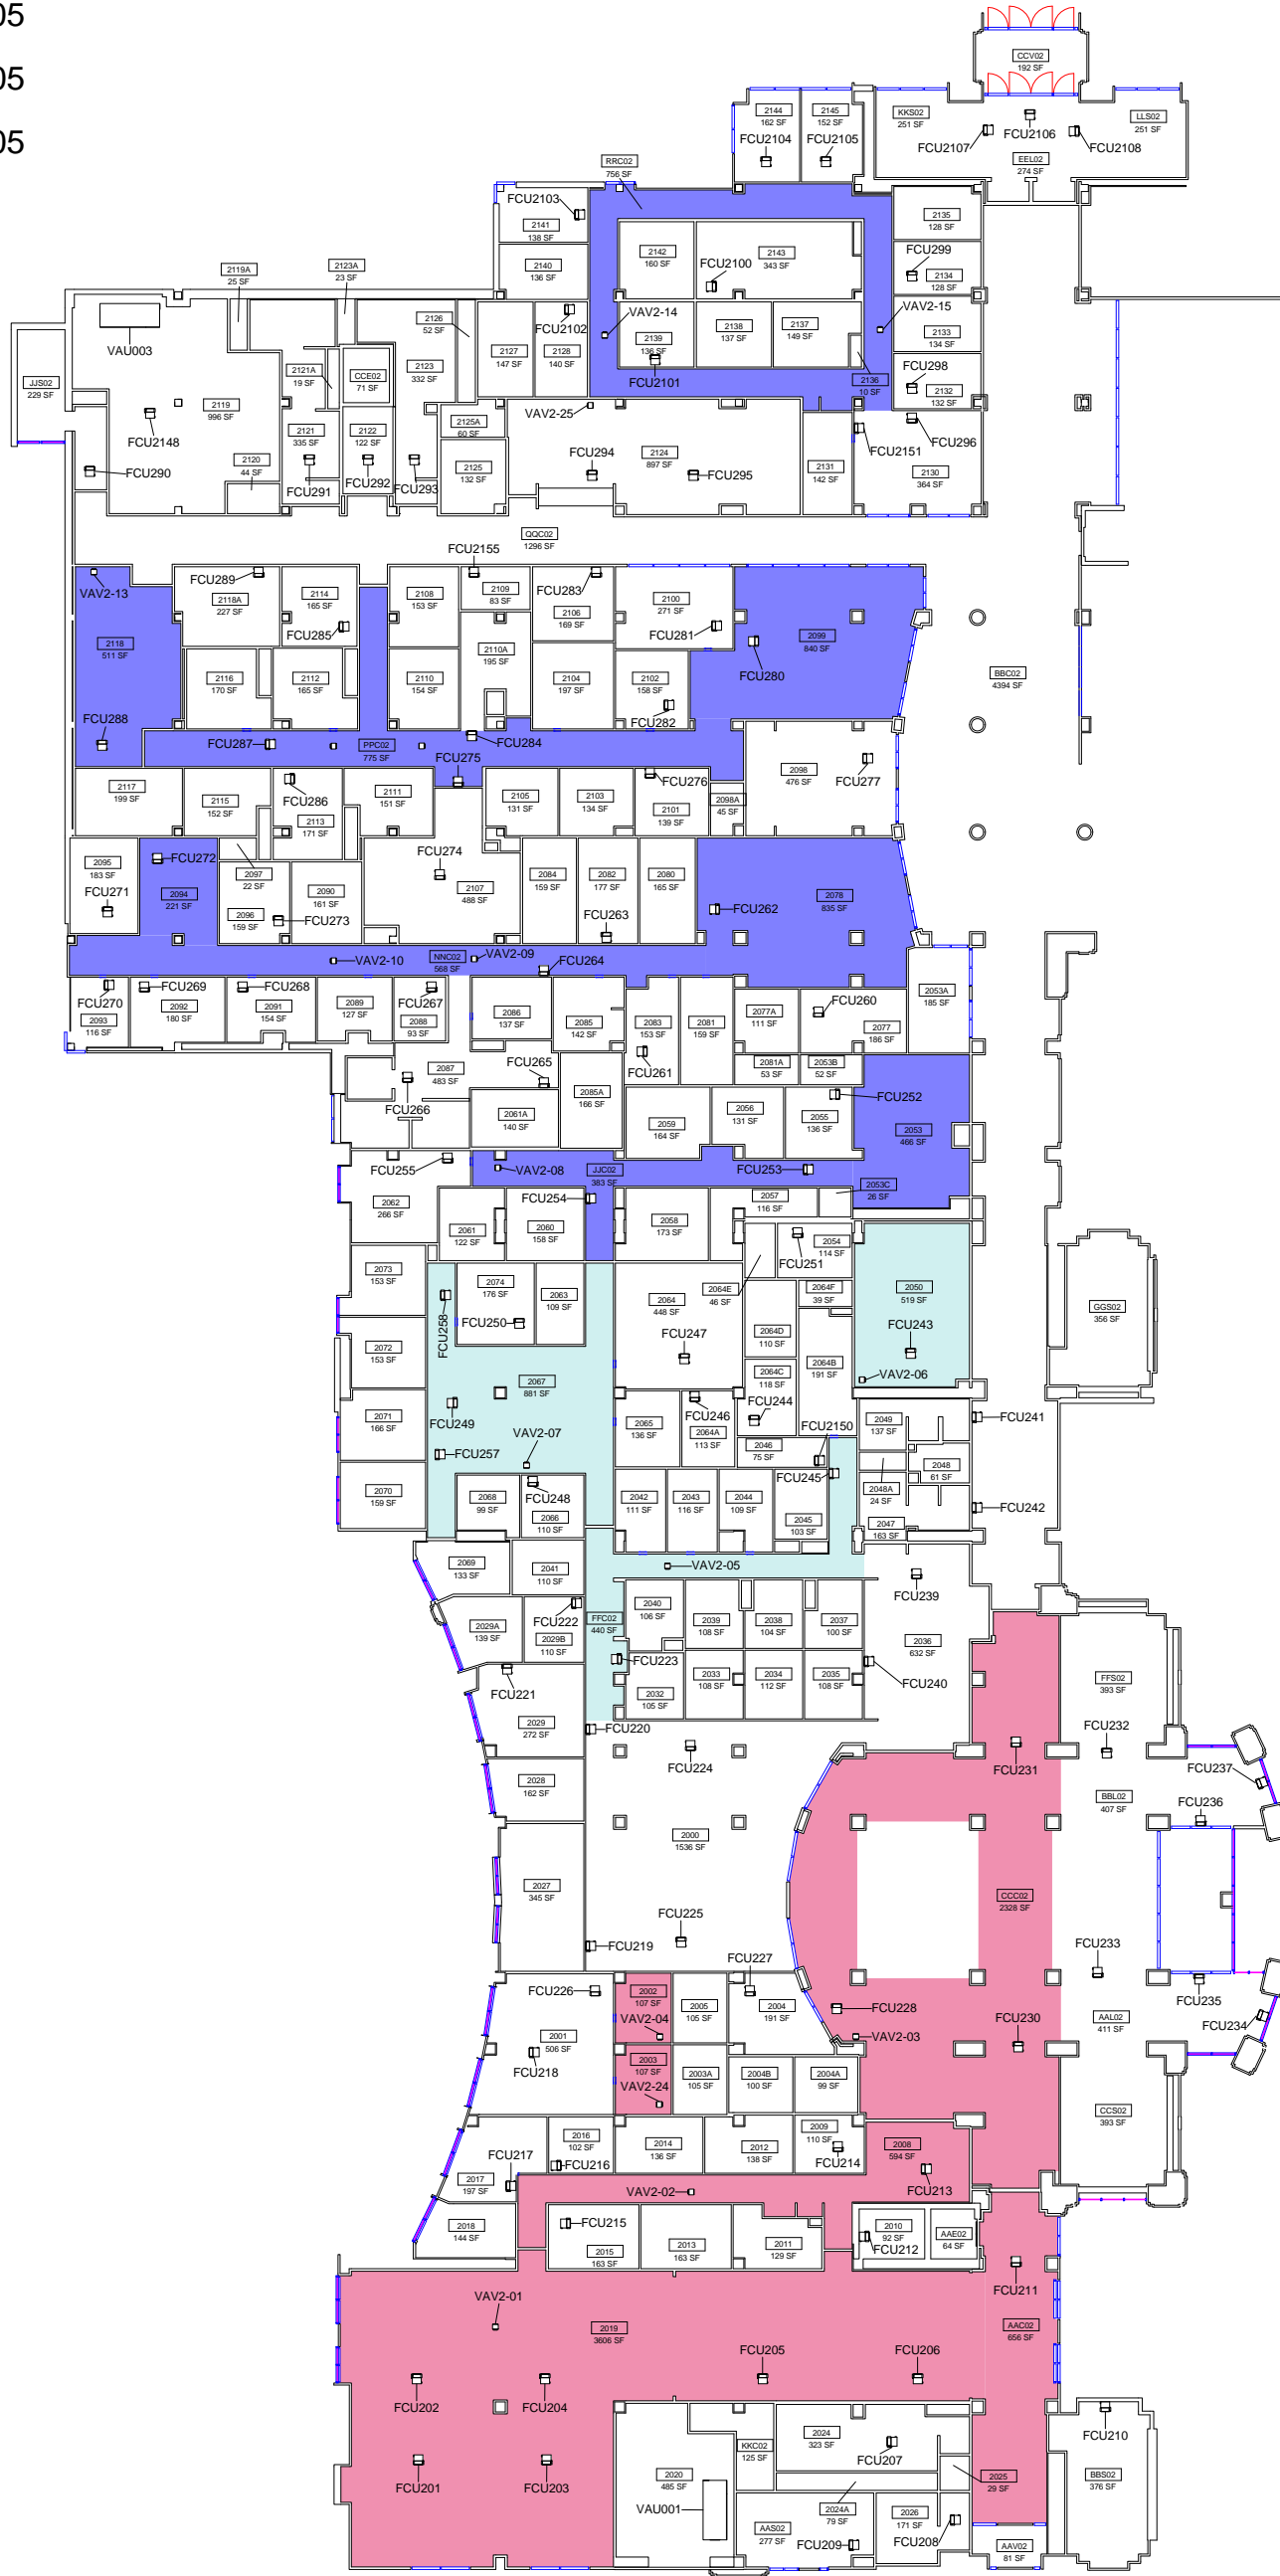

Equipment Legend

- AHU001/005
- AHU16B/005
- AHU16B/005
MAU001/005
MAU002/005
- MAU003/005
FCU135/005

M1

Carl R. Reng Student Union Level 1 HVAC Service Areas

DWN	DATE
Author	4/29/2014
REV.	DATE

SCALE: 1/32" = 1'-0"

Equipment Legend

- VAU001/005
- VAU002/005
- VAU003/005

M2

Carl R. Reng Student Union
Level 2 West HVAC Service Areas

DWN	DATE
STK	4/29/2014
REV.	DATE

SCALE: 1/32" = 1'-0"

Equipment Legend

- AHU014/005
- AHU015/005
- VAU004/005

SCALE: 1/32" = 1'-0"