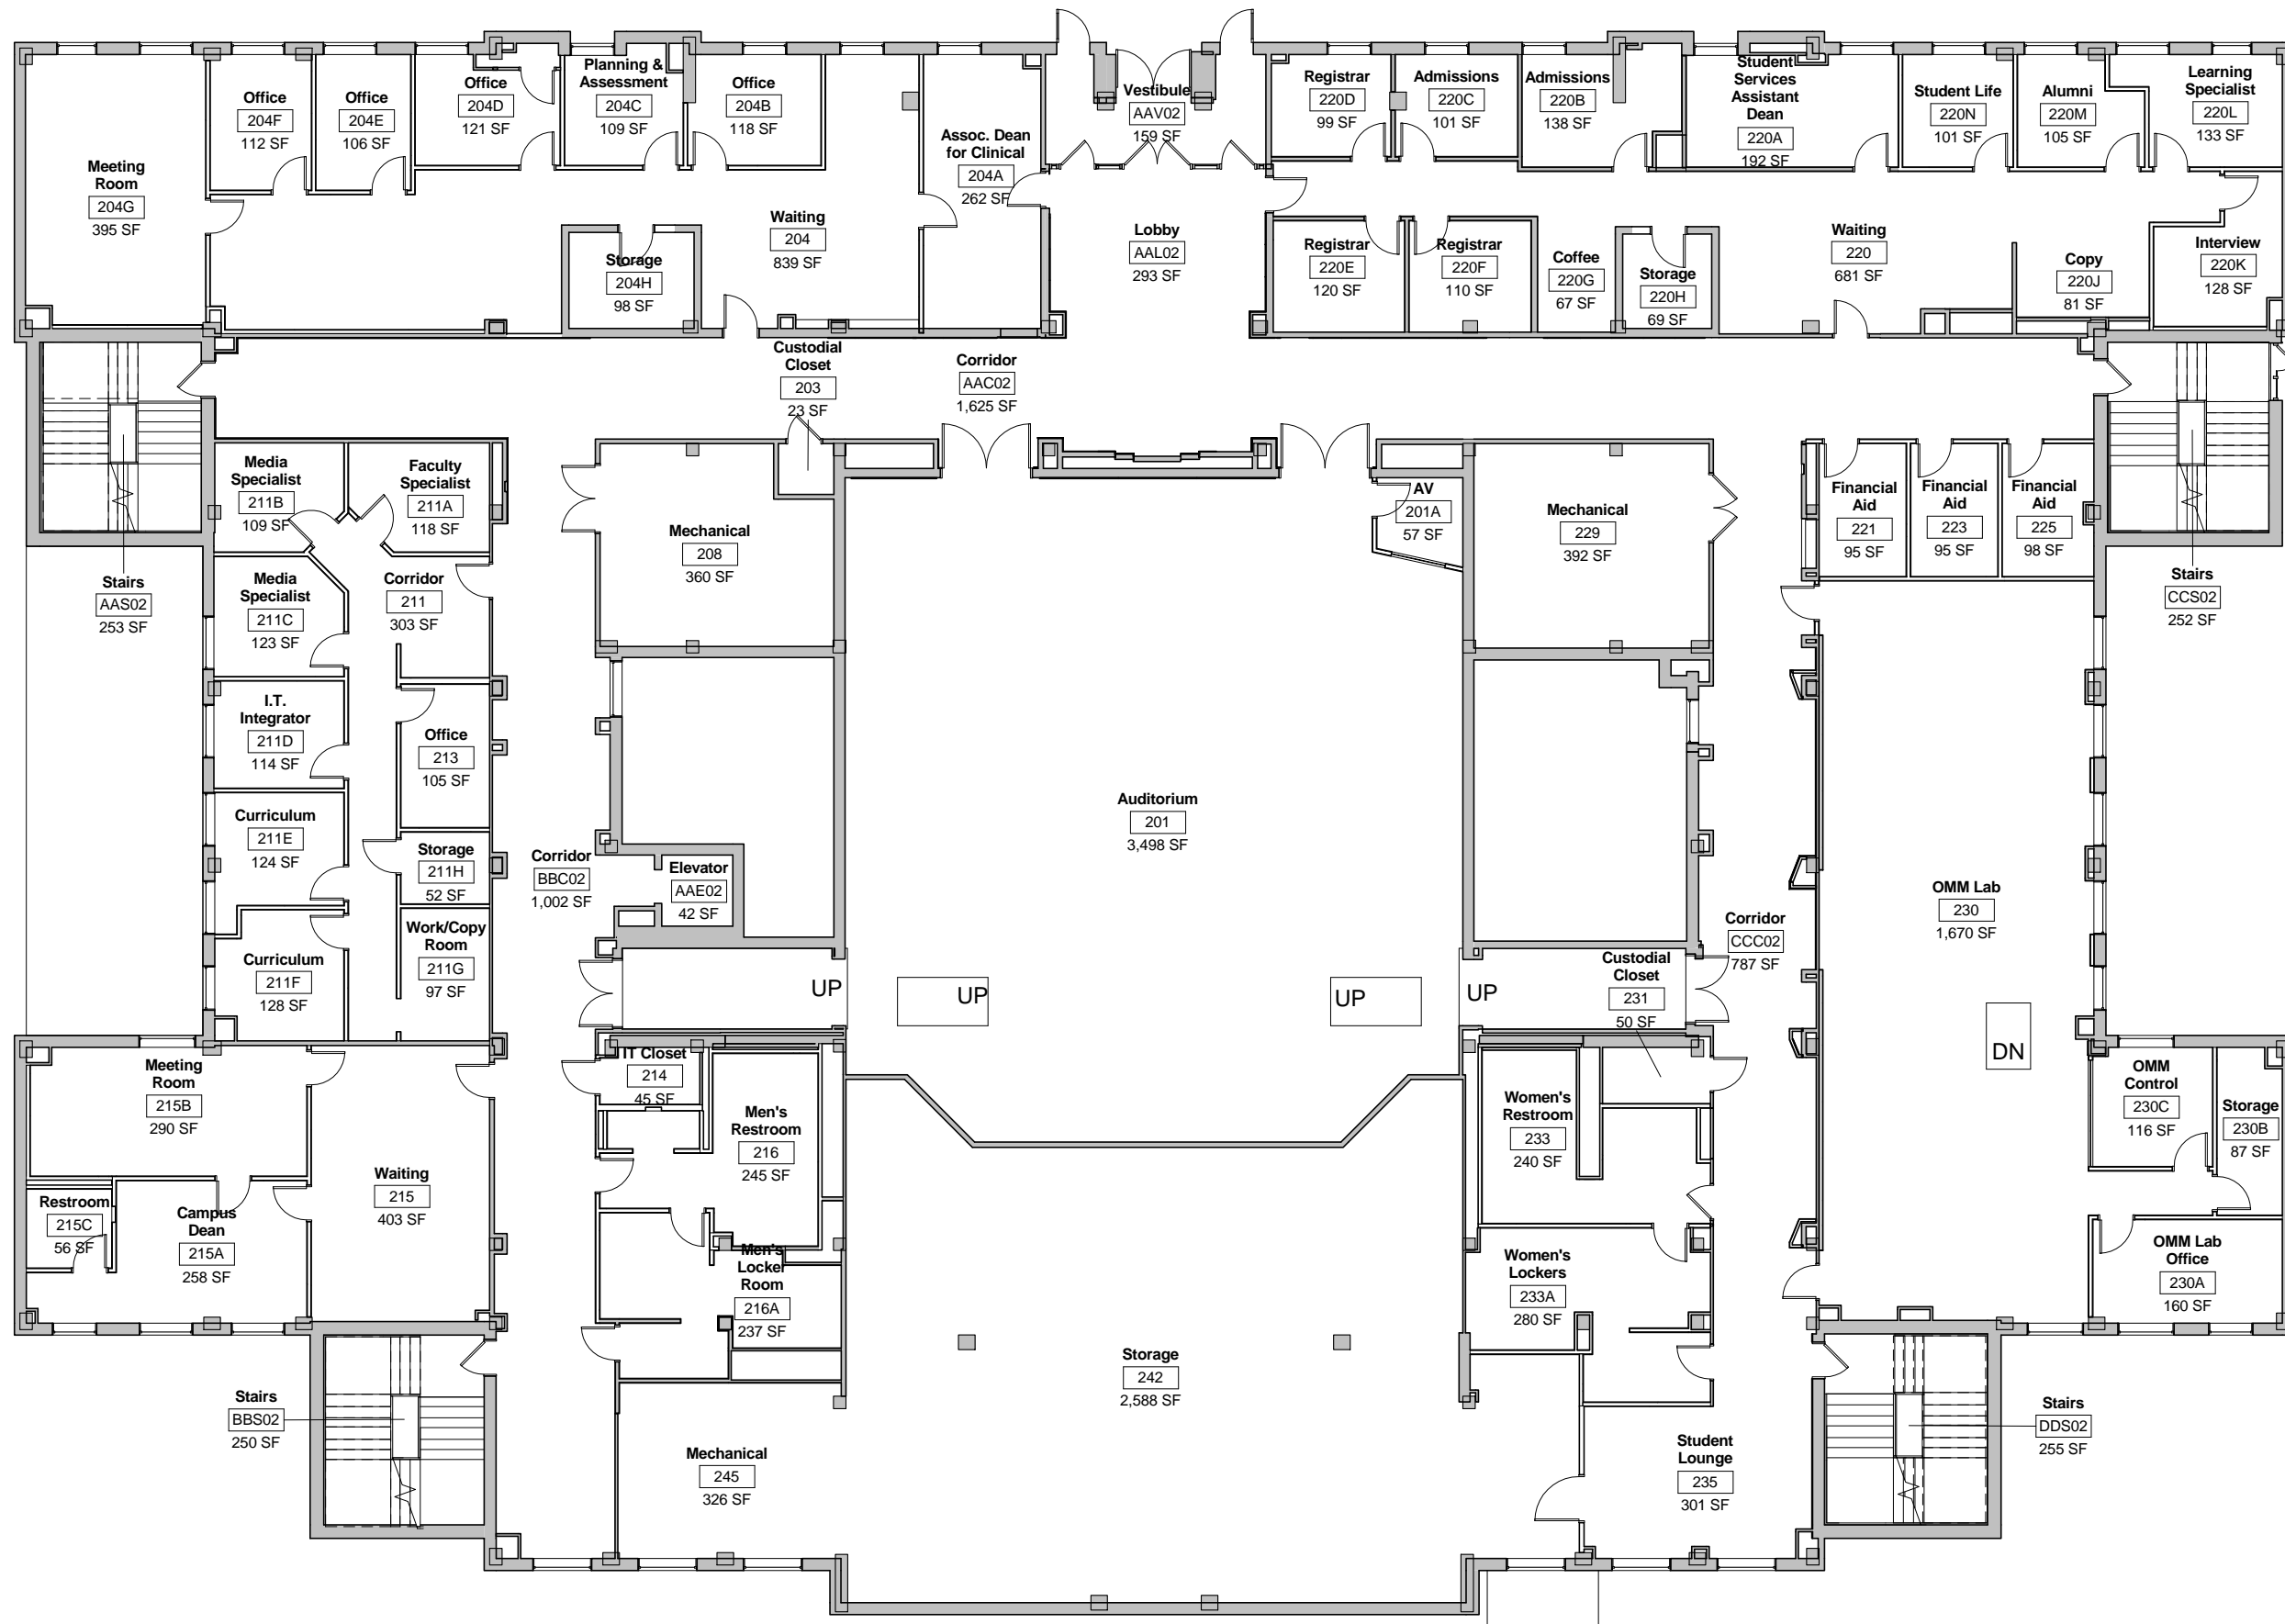

SCALE: 1/16" = 1'-0"

DWN	DATE
PAC	9-16-2016
REV.	

Wilson Hall
Level 1 Floor Plan

FLPN-1

DWN	DATE
PAC	9-16-2016
REV.	DATE

SCALE: 1/16" = 1'-0"

Wilson Hall
Level 2 Floor Plan

FLPN-2

SCALE: 1/16" = 1'-0"

DWN	DATE
Author	9-16-2016
REV.	DATE

Wilson Hall
Level 3 Floor Plan

FLPN-3

SCALE: 1/16" = 1'-0"

DWN	DATE
Author	9-16-2016
REV.	DATE

Wilson Hall
Level 4 Floor Plan

FLPN-4