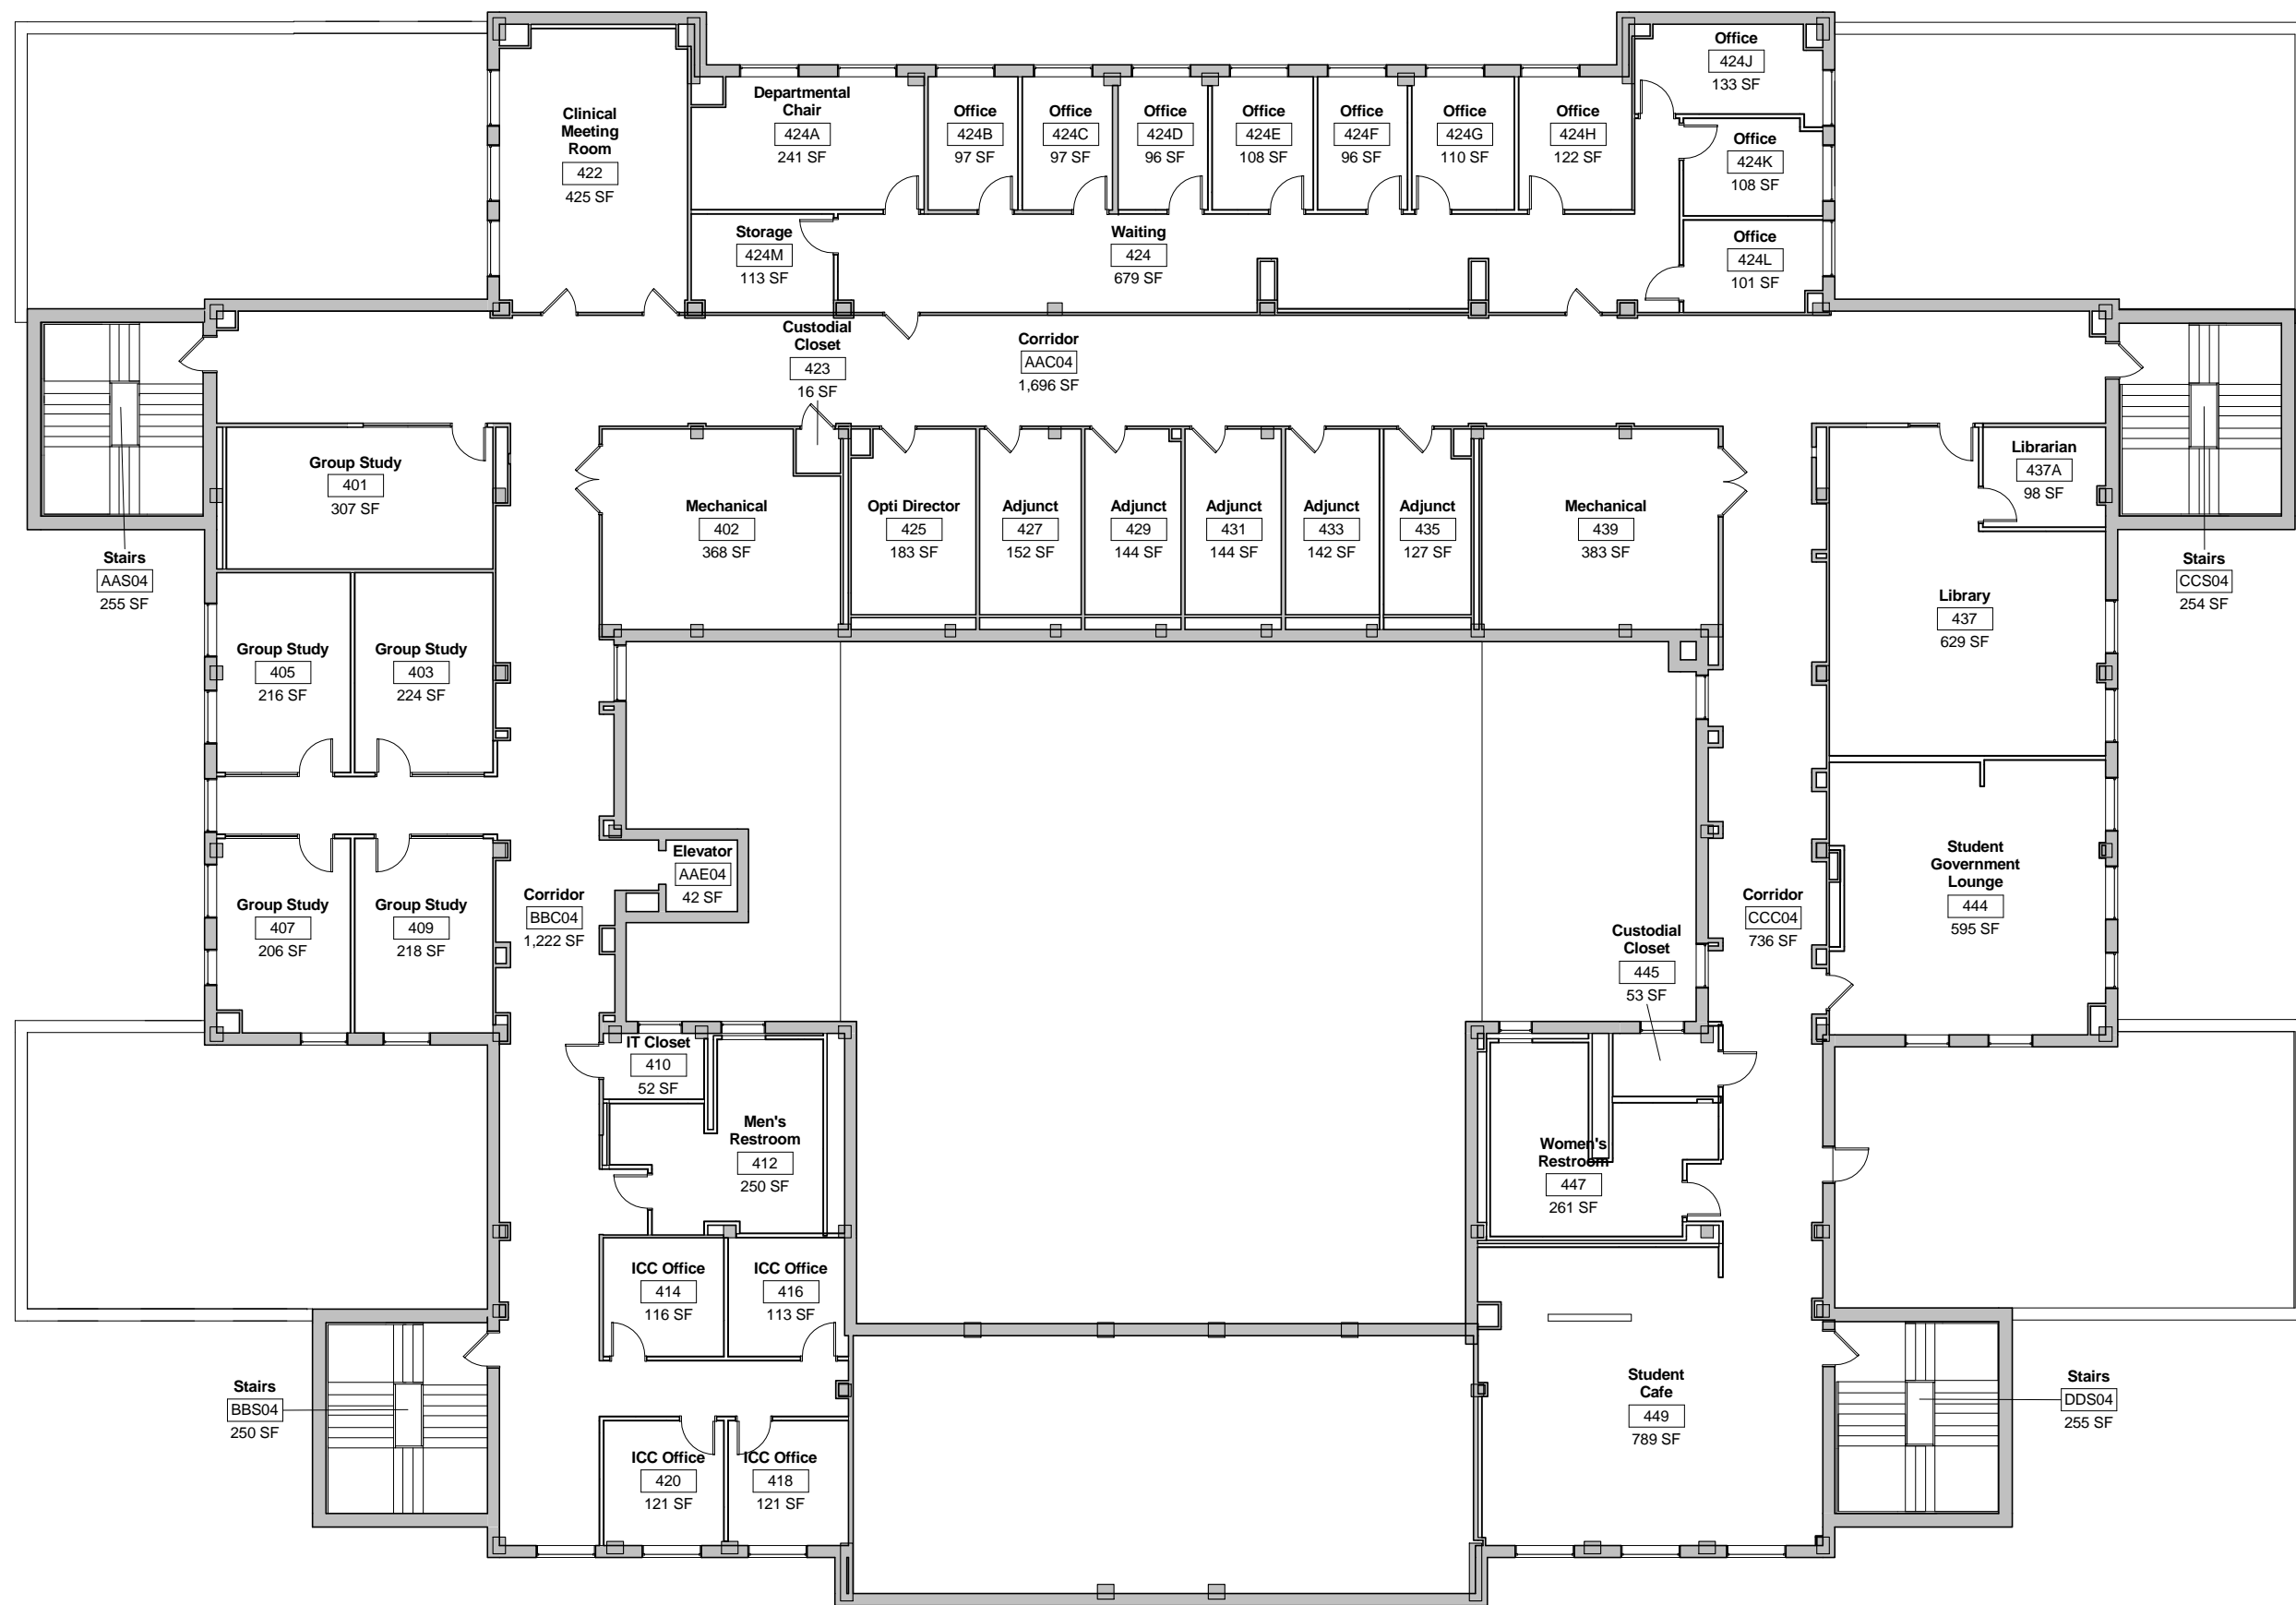

SCALE: 1/16" = 1'-0"

DWN	DATE
PAC	9-16-2016
REV.	

Wilson Hall
Level 1 Floor Plan

FLPN-1

DWN	DATE
PAC	9-16-2016
REV.	DATE

SCALE: 1/16" = 1'-0"

Wilson Hall
Level 2 Floor Plan

FLPN-2

SCALE: 1/16" = 1'-0"

DWN	DATE
Author	9-16-2016
REV.	DATE

Wilson Hall
Level 3 Floor Plan

FLPN-3

SCALE: 1/16" = 1'-0"

DWN	DATE
Author	9-16-2016
REV.	DATE

Wilson Hall
Level 4 Floor Plan

FLPN-4