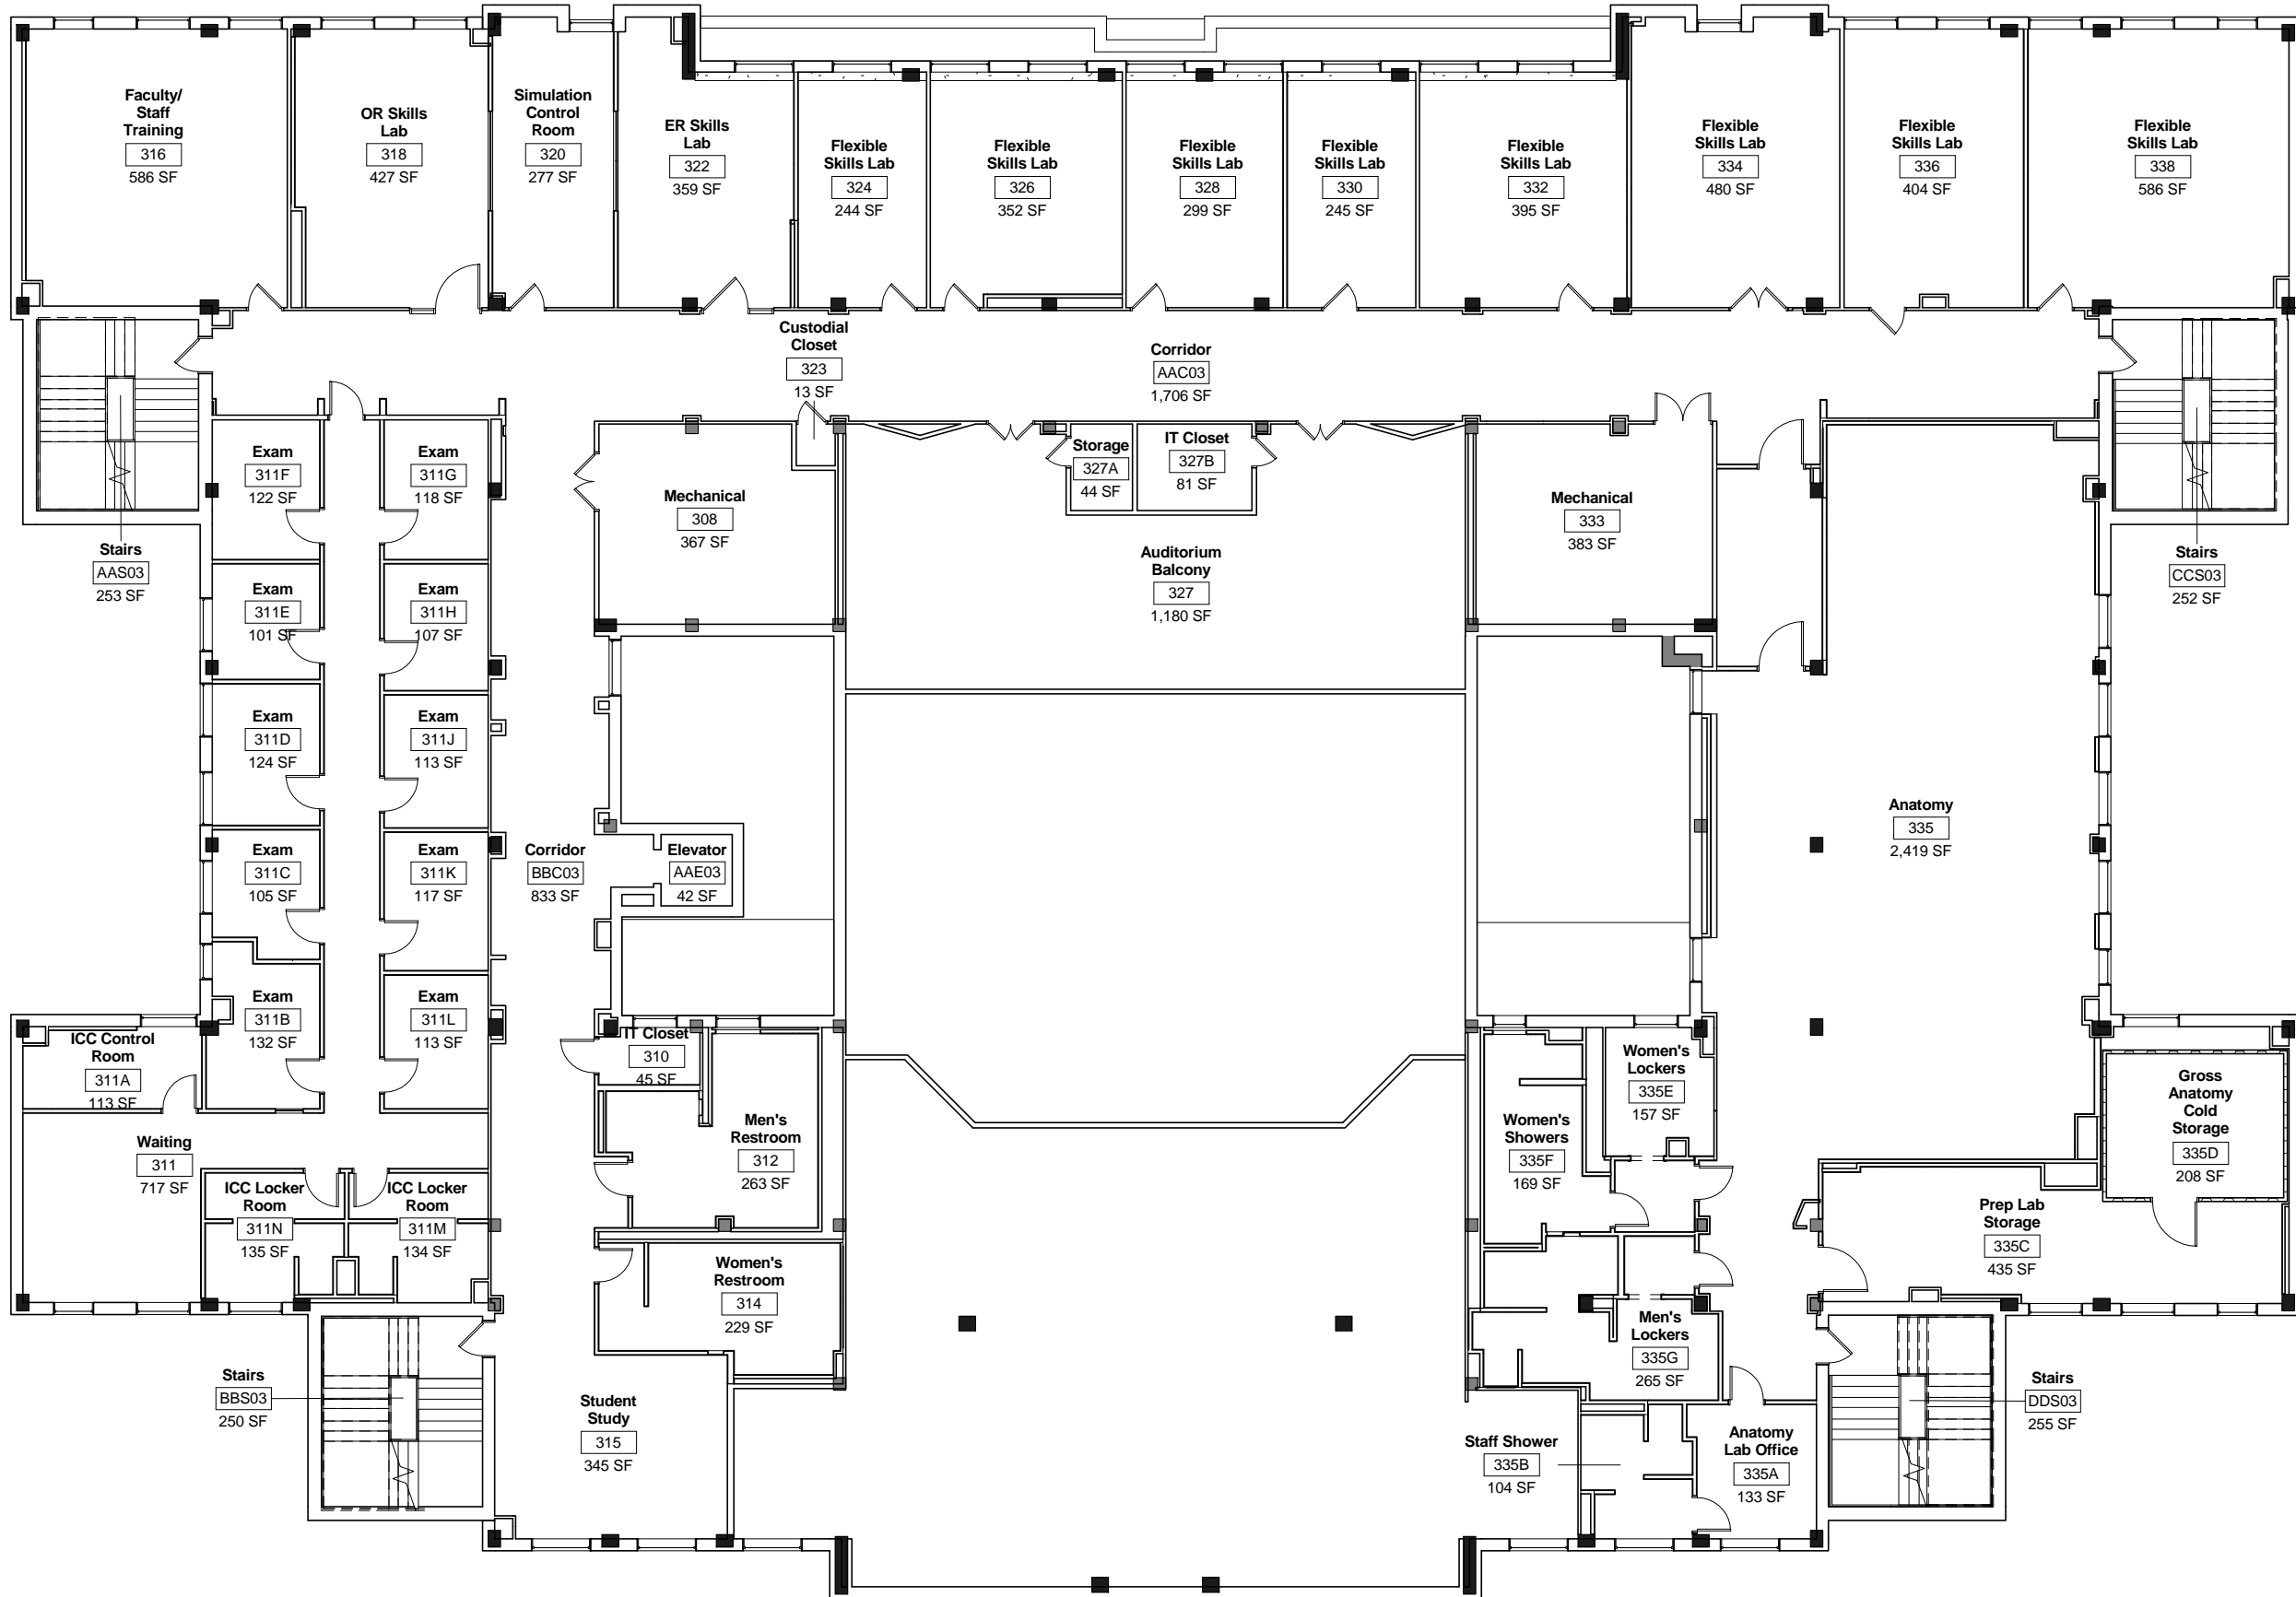

SCALE: 1/16" = 1'-0"

DWN	DATE
PAC	9-16-2016
REV.	

Wilson Hall
Level 1 Floor Plan

FLPN-1

DWN	DATE
PAC	9-16-2016
REV.	DATE

SCALE: 1/16" = 1'-0"

Wilson Hall
Level 2 Floor Plan

FLPN-2

SCALE: 1/16" = 1'-0"

DWN	DATE
Author	9-16-2016
REV.	DATE

Wilson Hall
Level 3 Floor Plan

FLPN-3

SCALE: 1/16" = 1'-0"

DWN	DATE
Author	9-16-2016
REV.	DATE

Wilson Hall
Level 4 Floor Plan

FLPN-4